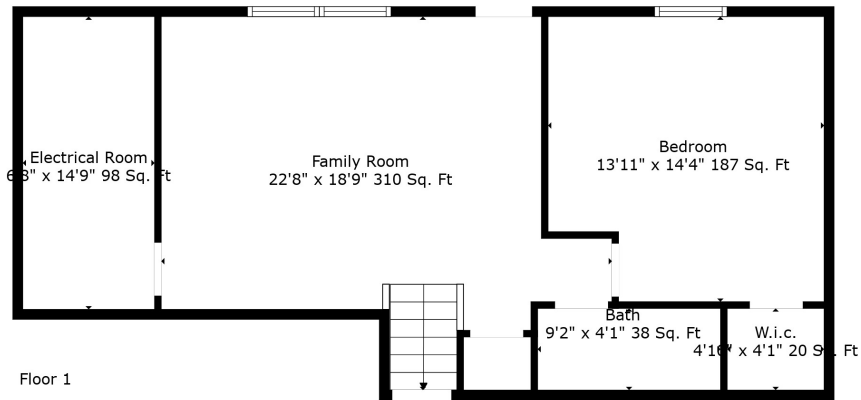

Floor 2

Floor 4

Floor 1

Floor 3

Total scanned area: 2855 sq. ft

Total scanned area: 2855 sq. ft

Measurements Are Calculated By Cubicasa Technology. Deemed Highly Reliable But Not Guaranteed.

Total scanned area: 2855 sq. ft

Total scanned area: 2855 sq. ft

Measurements Are Calculated By Cubicasa Technology. Deemed Highly Reliable But Not Guaranteed.

Total scanned area: 2855 sq. ft

Measurements Are Calculated By Cubicasa Technology. Deemed Highly Reliable But Not Guaranteed.