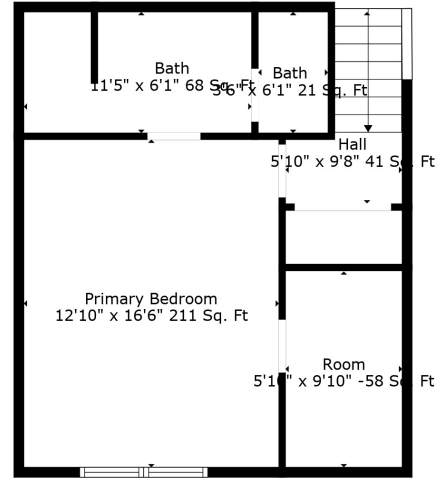

Floor 2

Floor 4

Floor 1

Floor 3

Total scanned area: 2855 sq. ft

Total scanned area: 2855 sq. ft

Measurements Are Calculated By Cubicasa Technology. Deemed Highly Reliable But Not Guaranteed.

Total scanned area: 2855 sq. ft

Total scanned area: 2855 sq. ft

Measurements Are Calculated By Cubicasa Technology. Deemed Highly Reliable But Not Guaranteed.

Total scanned area: 2855 sq. ft

Measurements Are Calculated By Cubicasa Technology. Deemed Highly Reliable But Not Guaranteed.