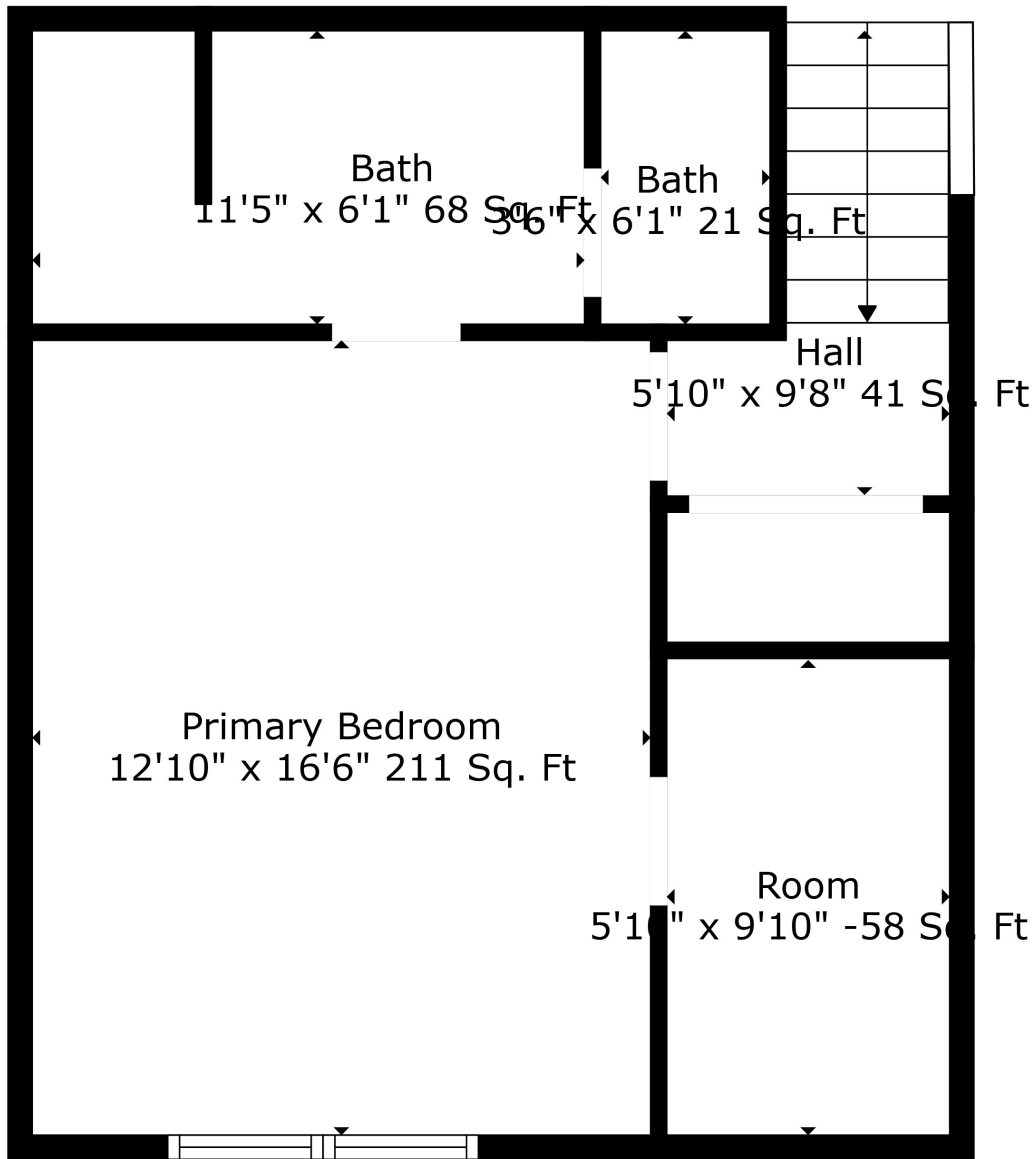

Floor 2

Floor 4

Floor 1

Floor 3

Total scanned area: 2855 sq. ft

Total scanned area: 2855 sq. ft

Measurements Are Calculated By Cubicasa Technology. Deemed Highly Reliable But Not Guaranteed.

Total scanned area: 2855 sq. ft

Total scanned area: 2855 sq. ft

Measurements Are Calculated By Cubicasa Technology. Deemed Highly Reliable But Not Guaranteed.

Total scanned area: 2855 sq. ft

Measurements Are Calculated By Cubicasa Technology. Deemed Highly Reliable But Not Guaranteed.