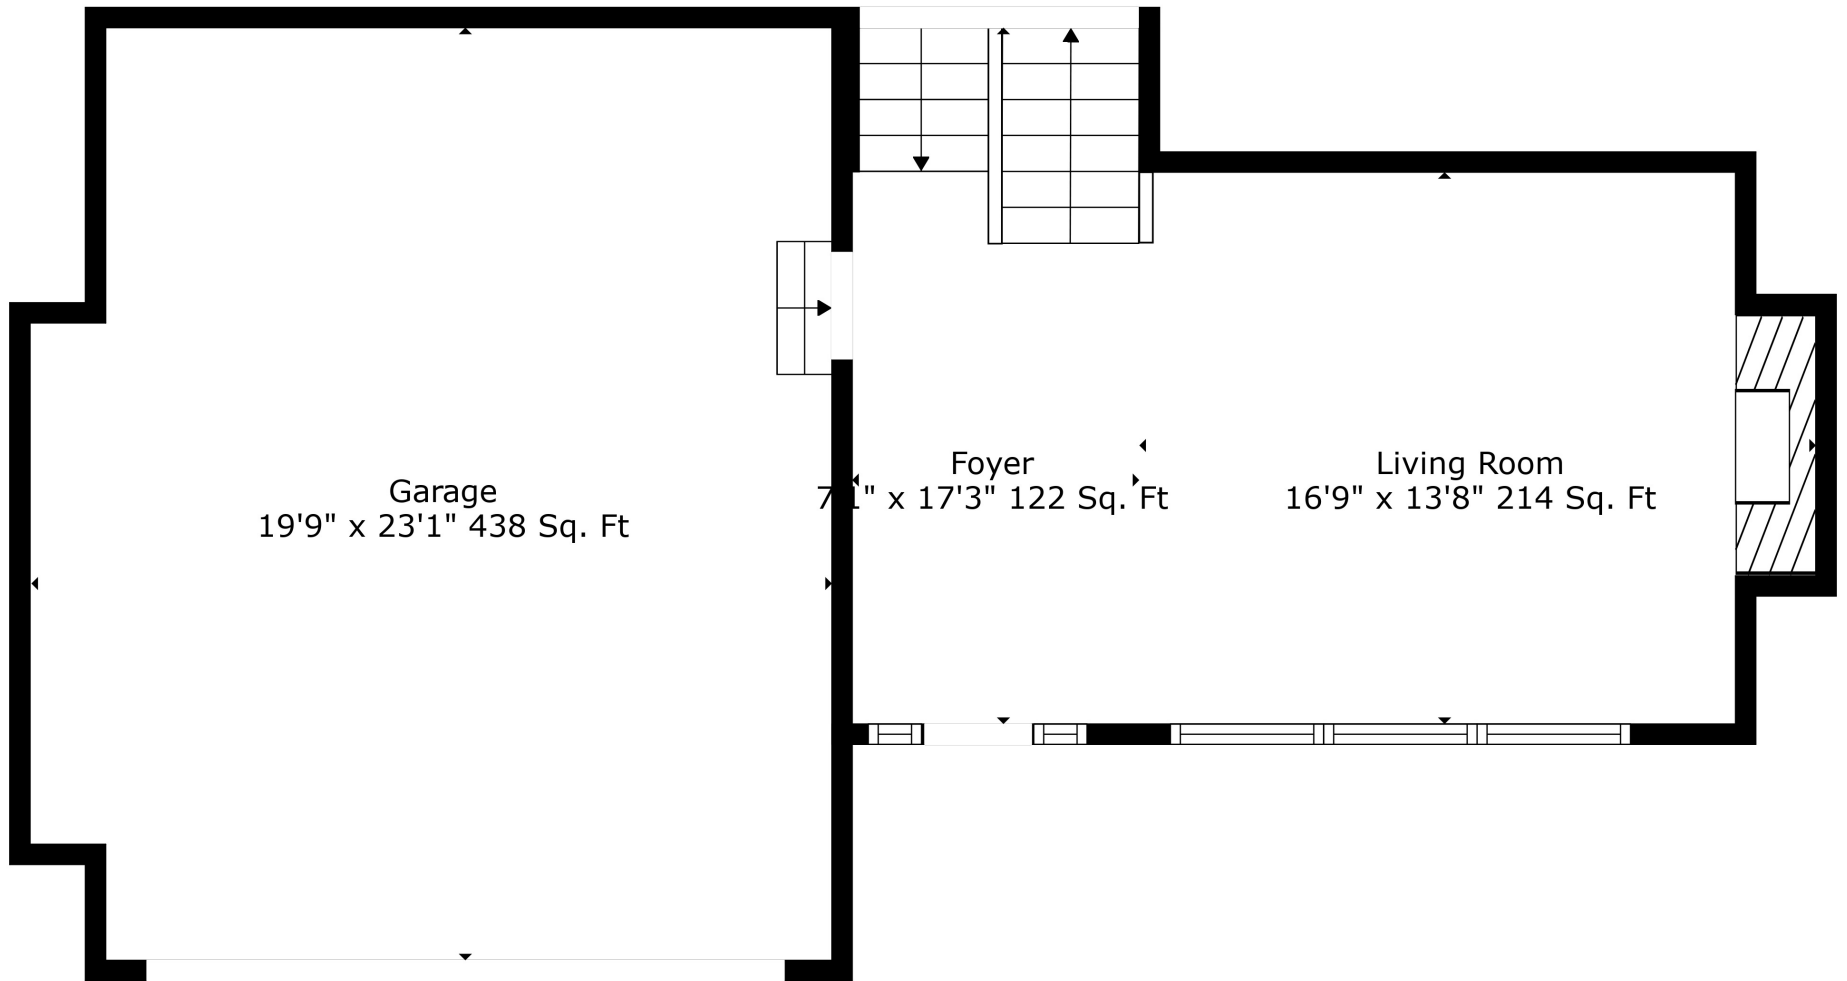

Floor 2

Floor 4

Floor 1

Floor 3

Total scanned area: 2855 sq. ft

Total scanned area: 2855 sq. ft

Measurements Are Calculated By Cubicasa Technology. Deemed Highly Reliable But Not Guaranteed.

Total scanned area: 2855 sq. ft

Total scanned area: 2855 sq. ft

Measurements Are Calculated By Cubicasa Technology. Deemed Highly Reliable But Not Guaranteed.

Total scanned area: 2855 sq. ft

Measurements Are Calculated By Cubicasa Technology. Deemed Highly Reliable But Not Guaranteed.