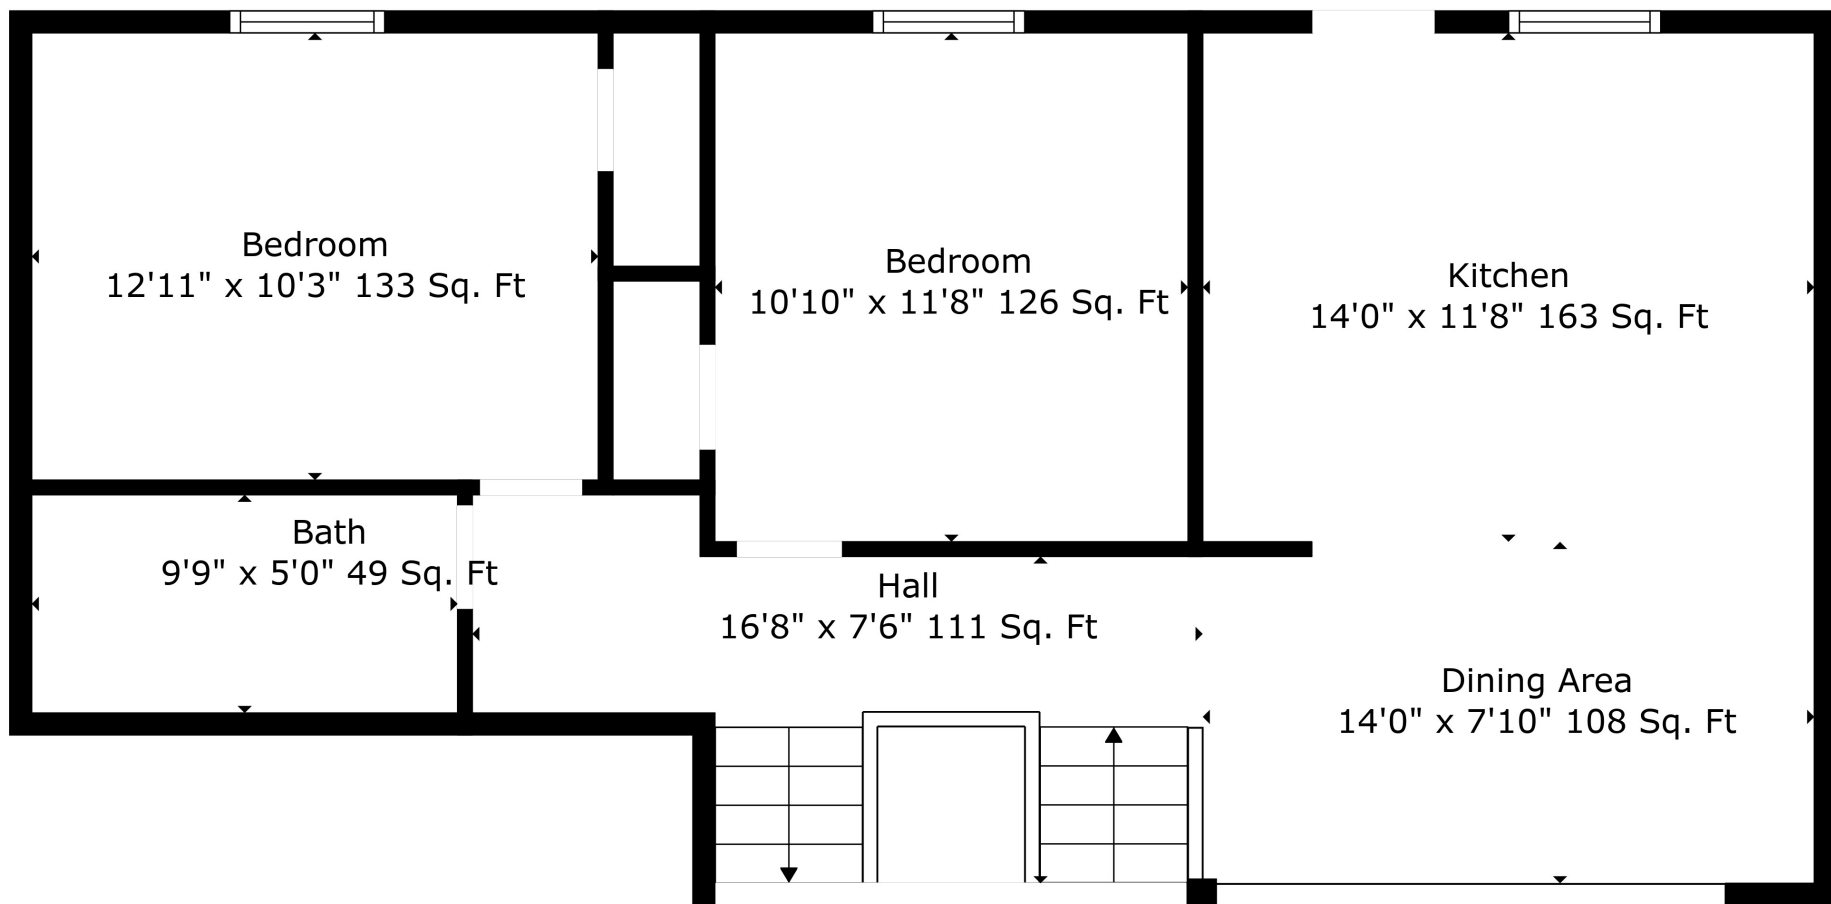

Floor 2

Floor 4

Floor 1

Floor 3

Total scanned area: 2855 sq. ft

Total scanned area: 2855 sq. ft

Measurements Are Calculated By Cubicasa Technology. Deemed Highly Reliable But Not Guaranteed.

Total scanned area: 2855 sq. ft

Total scanned area: 2855 sq. ft

Measurements Are Calculated By Cubicasa Technology. Deemed Highly Reliable But Not Guaranteed.

Total scanned area: 2855 sq. ft

Measurements Are Calculated By Cubicasa Technology. Deemed Highly Reliable But Not Guaranteed.