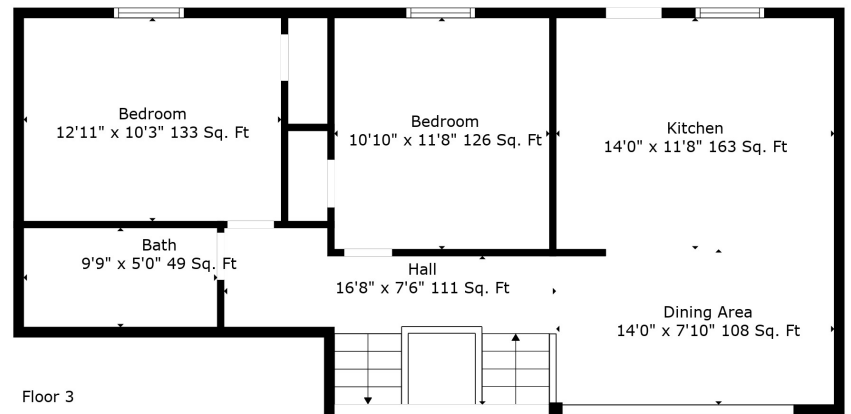

Floor 2

Floor 4

Floor 1

Floor 3

Total scanned area: 2855 sq. ft

Total scanned area: 2855 sq. ft

Measurements Are Calculated By Cubicasa Technology. Deemed Highly Reliable But Not Guaranteed.

Total scanned area: 2855 sq. ft

Total scanned area: 2855 sq. ft

Measurements Are Calculated By Cubicasa Technology. Deemed Highly Reliable But Not Guaranteed.

Total scanned area: 2855 sq. ft

Measurements Are Calculated By Cubicasa Technology. Deemed Highly Reliable But Not Guaranteed.