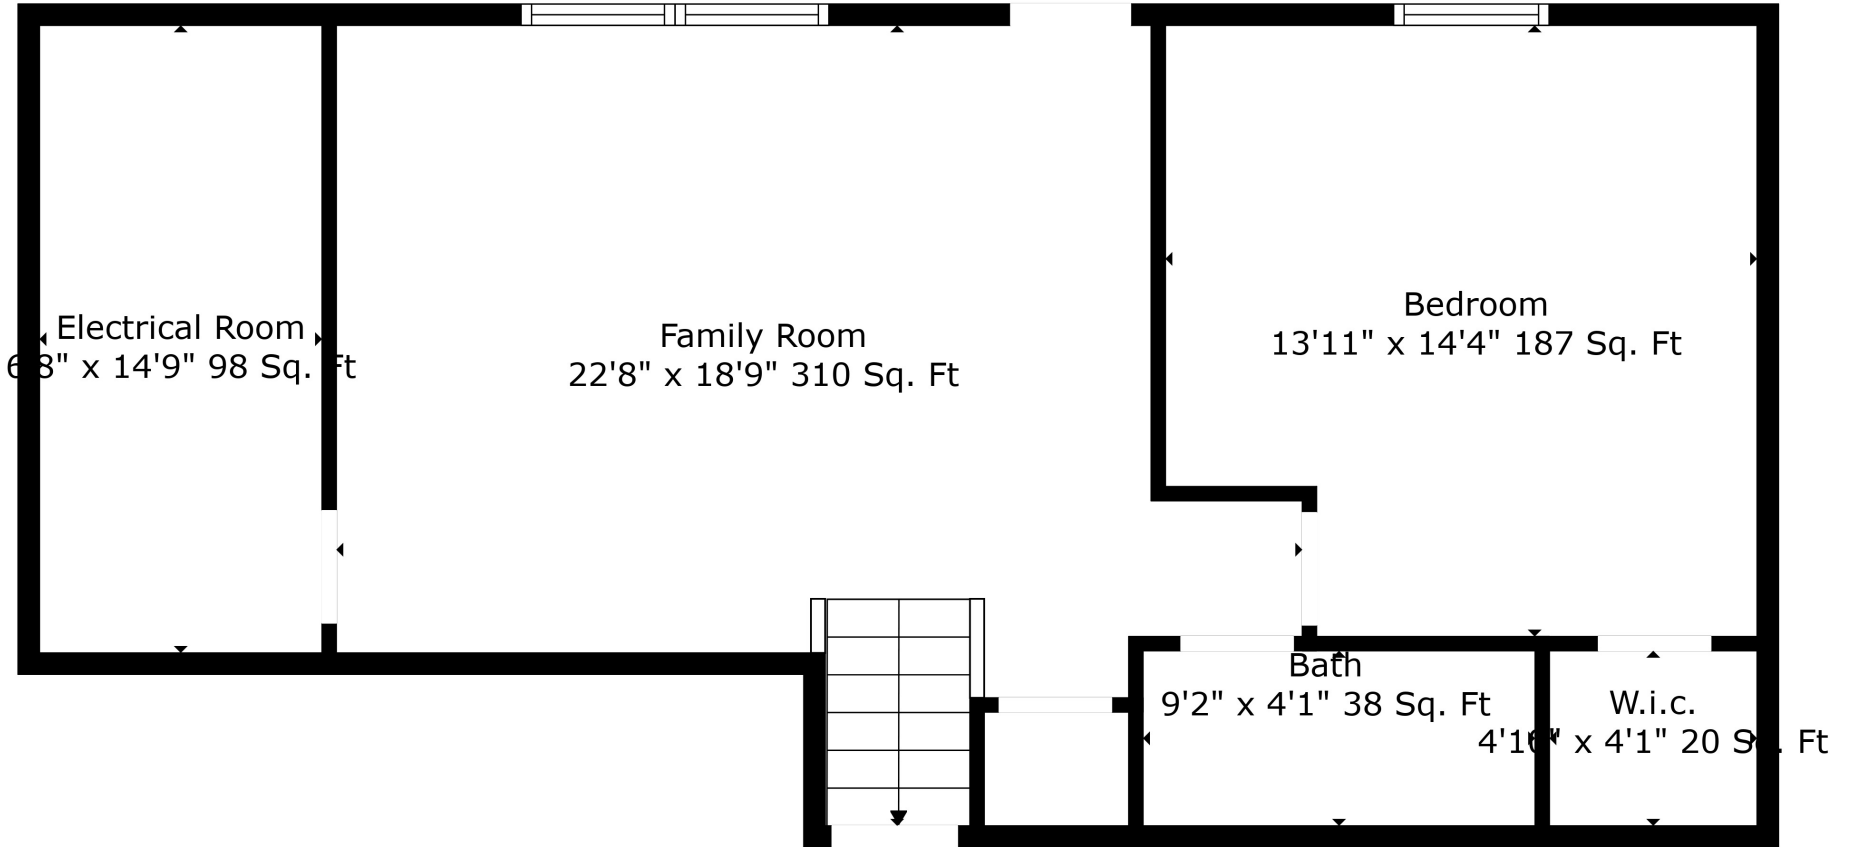

Floor 2

Floor 4

Floor 1

Floor 3

Total scanned area: 2855 sq. ft

Total scanned area: 2855 sq. ft

Measurements Are Calculated By Cubicasa Technology. Deemed Highly Reliable But Not Guaranteed.

Total scanned area: 2855 sq. ft

Total scanned area: 2855 sq. ft

Measurements Are Calculated By Cubicasa Technology. Deemed Highly Reliable But Not Guaranteed.

Total scanned area: 2855 sq. ft

Measurements Are Calculated By Cubicasa Technology. Deemed Highly Reliable But Not Guaranteed.