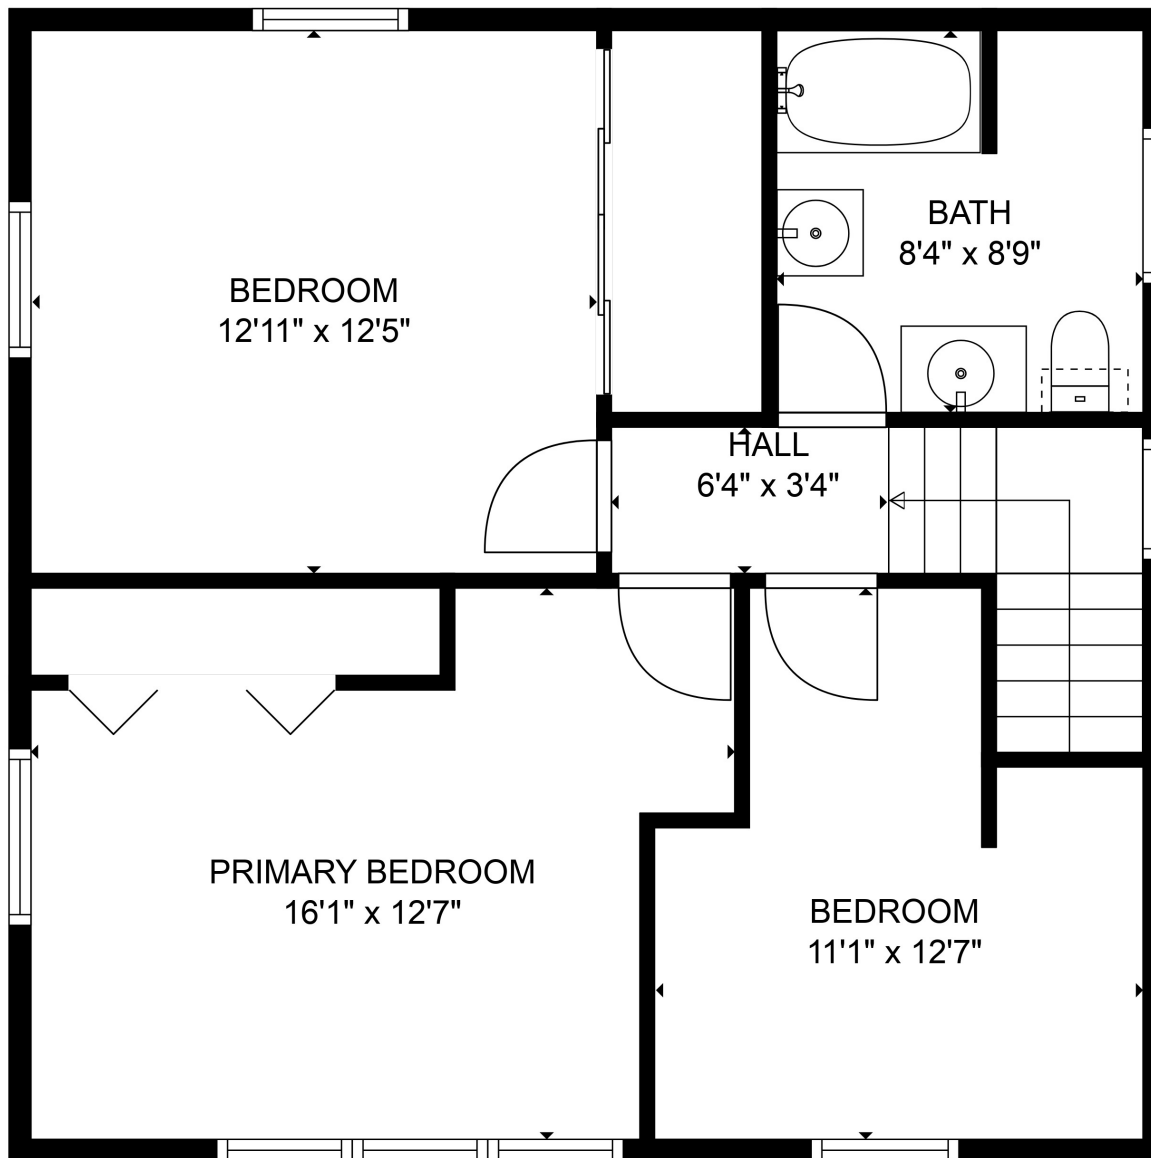

FLOOR 1

FLOOR 2

**TOTAL: 1501 sq. ft**  
 FLOOR 1: 857 sq. ft, FLOOR 2: 644 sq. ft  
 SIZES AND DIMENSIONS ARE APPROXIMATE, ACTUAL MAY VARY.

**TOTAL: 1501 sq. ft**

FLOOR 1: 857 sq. ft, FLOOR 2: 644 sq. ft

SIZES AND DIMENSIONS ARE APPROXIMATE, ACTUAL MAY VARY.

**TOTAL: 1501 sq. ft**

FLOOR 1: 857 sq. ft, FLOOR 2: 644 sq. ft

SIZES AND DIMENSIONS ARE APPROXIMATE, ACTUAL MAY VARY.