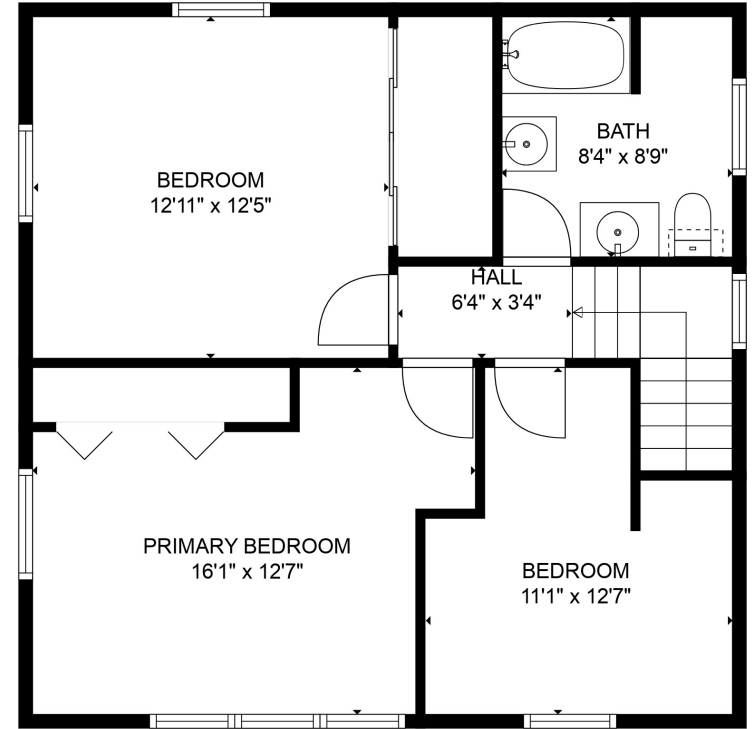

FLOOR 1

FLOOR 2

**TOTAL: 1501 sq. ft**  
 FLOOR 1: 857 sq. ft, FLOOR 2: 644 sq. ft  
 SIZES AND DIMENSIONS ARE APPROXIMATE, ACTUAL MAY VARY.

**TOTAL: 1501 sq. ft**

FLOOR 1: 857 sq. ft, FLOOR 2: 644 sq. ft

SIZES AND DIMENSIONS ARE APPROXIMATE, ACTUAL MAY VARY.

**TOTAL: 1501 sq. ft**

FLOOR 1: 857 sq. ft, FLOOR 2: 644 sq. ft

SIZES AND DIMENSIONS ARE APPROXIMATE, ACTUAL MAY VARY.