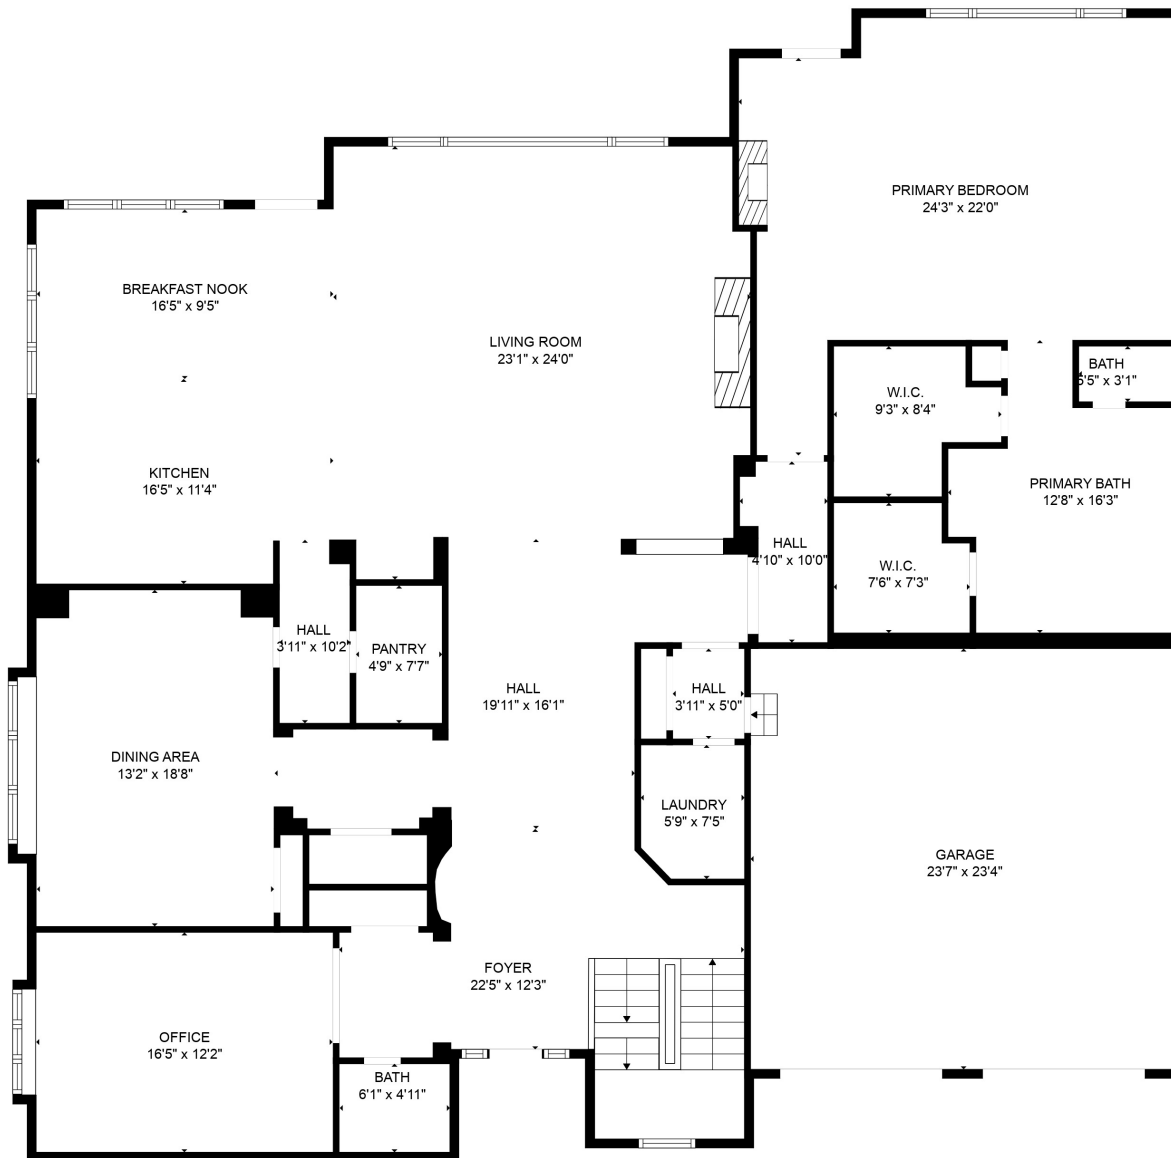

Total scanned area: 7837 sq. ft

SIZES AND DIMENSIONS ARE APPROXIMATE, ACTUAL MAY VARY.

Total scanned area: 7837 sq. ft

SIZES AND DIMENSIONS ARE APPROXIMATE, ACTUAL MAY VARY.

Total scanned area: 7837 sq. ft

SIZES AND DIMENSIONS ARE APPROXIMATE, ACTUAL MAY VARY.