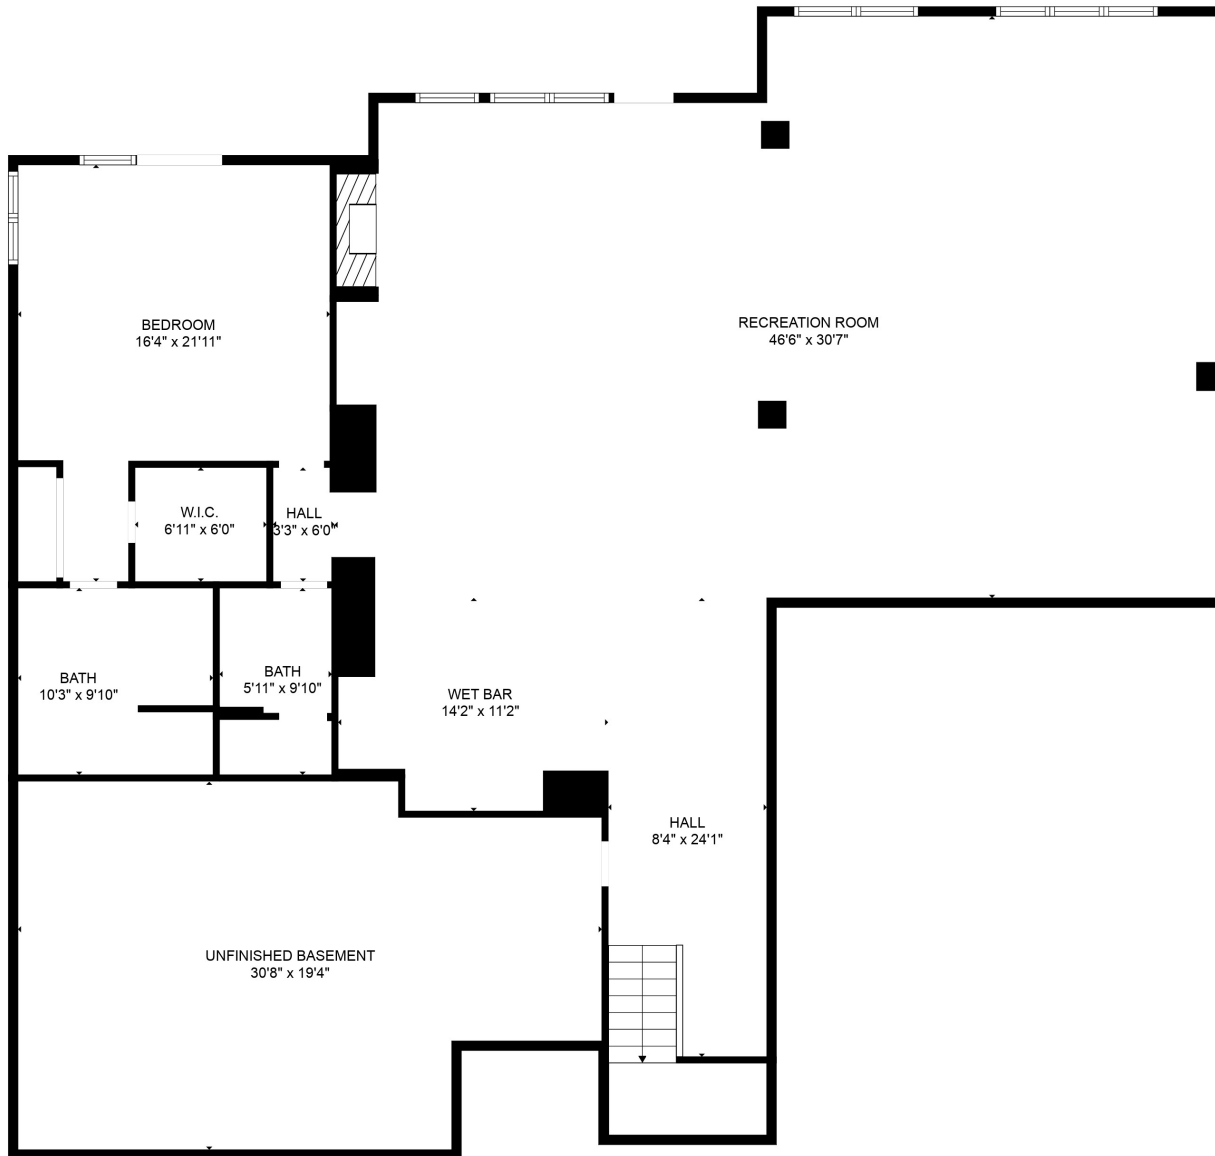

Total scanned area: 7837 sq. ft

SIZES AND DIMENSIONS ARE APPROXIMATE, ACTUAL MAY VARY.

Total scanned area: 7837 sq. ft

SIZES AND DIMENSIONS ARE APPROXIMATE, ACTUAL MAY VARY.

Total scanned area: 7837 sq. ft

SIZES AND DIMENSIONS ARE APPROXIMATE, ACTUAL MAY VARY.