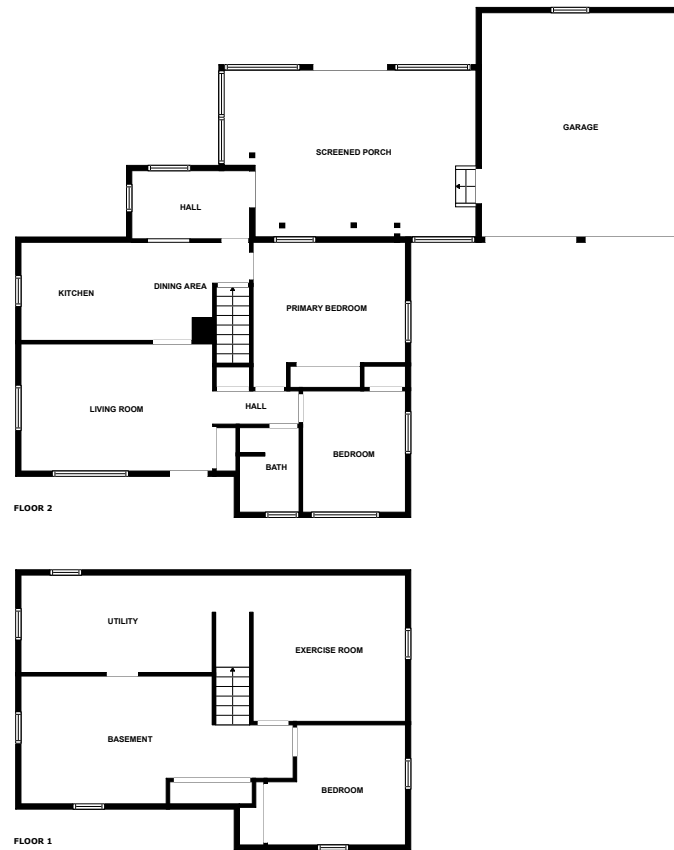

Home report

East 3rd Street 503
Shoshone

Highlights

1 Kitchen

1 Living room

3 Bedroom

1 Bath

22 Doors

Shoshone Landing Area, 0.6 mi

Floor plan

MEASUREMENTS ARE CALCULATED BY CUBICASA TECHNOLOGY. DEEMED HIGHLY RELIABLE BUT NOT GUARANTEED.

Appendix 1: Data sheet

Bedroom - 3	Bedroom - Master - 1	ExcerciseRoom - 1
Basement - 1	Utility - 1	Bath - 1
Outdoor - 1	Outdoor - Porch - 1	Outdoor - Porch - Screen - 1
Garage - 1	Hall - 2	Dining - 1
Dining - Open - 1	Kitchen - 1	LivingRoom - 1