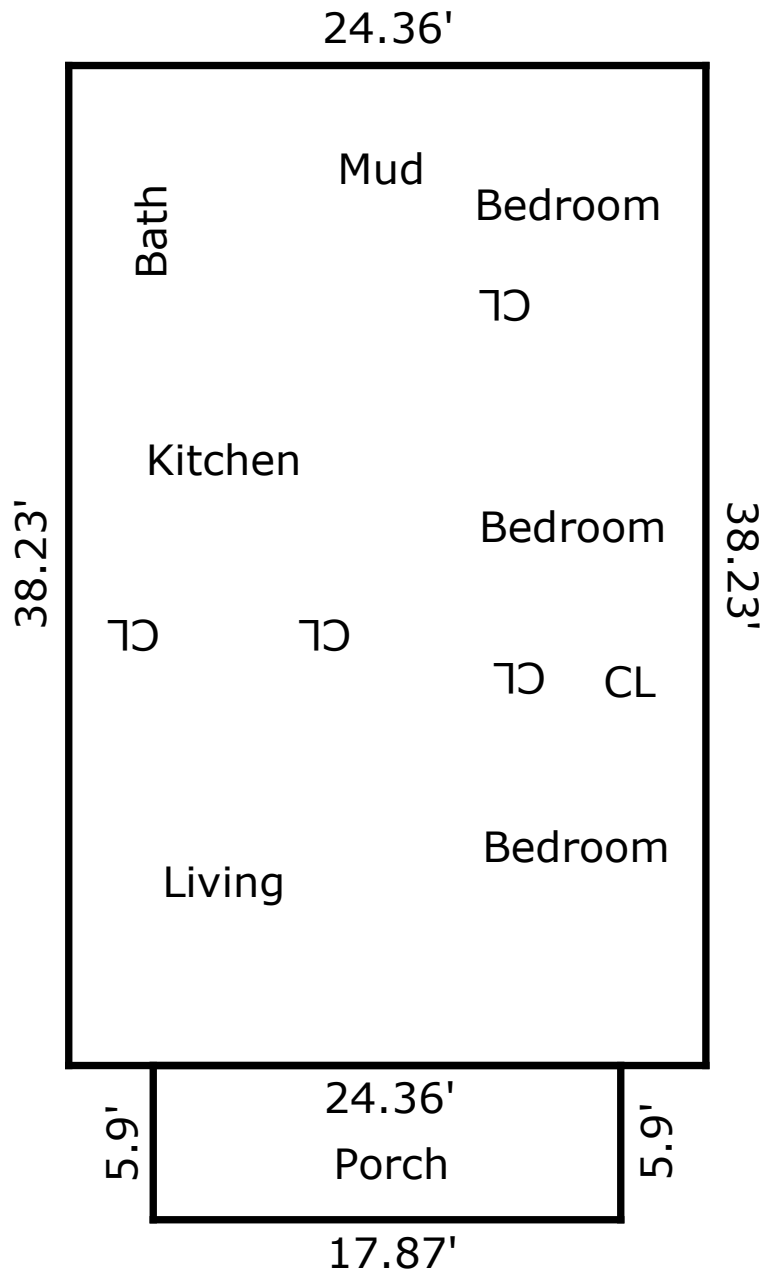

## Building Sketch

Borrower/Client

Property Address 155 Faduma Street

City Troy

County

State NC

Zip Code 27371

Lender

TOTAL Sketch by a la mode

### Area Calculations Summary

**Living Area**

Main Level 931.28 Sq ft

**Total Living Area (Rounded): 931 Sq ft**

**Non-living Area**

Porch 105.43 Sq ft