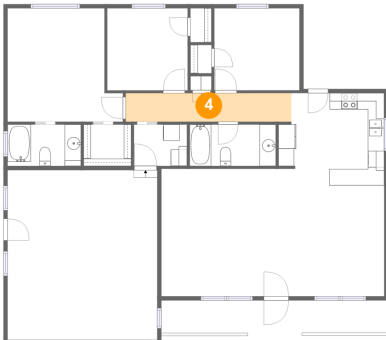

2 Floor 1 - Bath

Dimensions: 10'7" x 5'1"
Area: 54 sq. ft
Counted as Living Area:
Yes

Heated: Yes
Finished: Yes
Enclosed: Yes
Contiguous:
Yes
Permitted: Yes
Wet Space: Yes
Addition: No
Conversion: No

3841 Valley Meadows Drive, White City, Oregon 97503, United States

3 Floor 1 - Porch

Dimensions: 27'10" x 4'0"
Area: 111 sq. ft
Counted as Living Area: No

Heated: No
Finished: Yes
Enclosed: No
Contiguous: Yes
Permitted: Yes
Wet Space: No
Addition: No
Conversion: No

4 Floor 1 - Hall