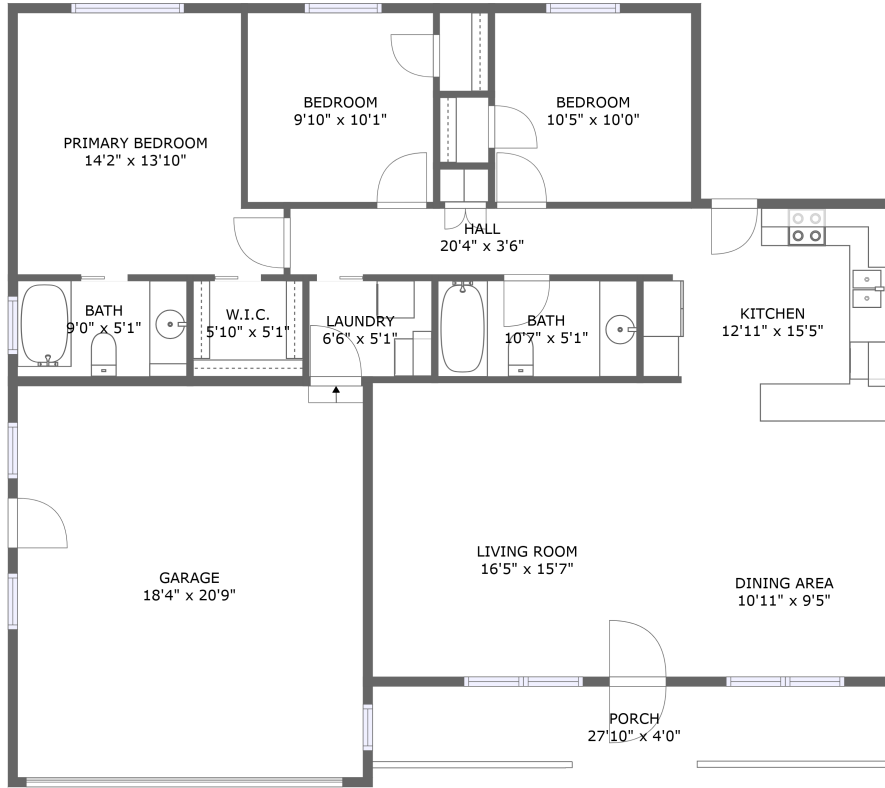

3841 Valley Meadows Drive, White City, Oregon 97503, United States

FLOOR 1

Property Summary

1 garages   **3** bedrooms   **2** bathrooms   **0** half baths

1 floors

1,301 Gross Living Area sqft

1,816 total sqft