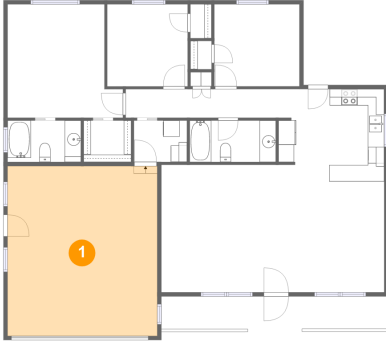

 **1,816** total sqft

**3841 Valley Meadows Drive, White City, Oregon
97503, United States**

Room Dimensions

Floor 1

Total sqft: 1816

Living area: 1301

#	Room name	Dimensions	Area (sqft)	Counted as Living Area
1	Garage	18'4" x 20'9"	381 sq. ft	No
2	Bath	10'7" x 5'1"	54 sq. ft	Yes
3	Porch	27'10" x 4'0"	111 sq. ft	No
4	Hall	20'4" x 3'6"	71 sq. ft	Yes
5	Bath	9'0" x 5'1"	46 sq. ft	Yes
6	Bedroom	10'5" x 10'0"	105 sq. ft	Yes
7	Primary Bedroom	14'2" x 13'10"	173 sq. ft	Yes
8	Laundry	6'6" x 5'1"	33 sq. ft	Yes
9	W.i.c.	5'10" x 5'1"	30 sq. ft	Yes
10	Bedroom	9'10" x 10'1"	99 sq. ft	Yes
11	Kitchen	12'11" x 15'5"	181 sq. ft	Yes

**3841 Valley Meadows Drive, White City, Oregon
97503, United States**

#	Room name	Dimensions	Area (sqft)	Counted as Living Area
12	Dining Area	10'11" x 9'5"	103 sq. ft	Yes
13	Living Room	16'5" x 15'7"	256 sq. ft	Yes

3841 Valley Meadows Drive, White City, Oregon 97503, United States

1 Floor 1 - Garage

Dimensions: 18'4" x 20'9"
Area: 381 sq. ft
Counted as Living Area: No

Heated: No
Finished: No
Enclosed: Yes
Contiguous: Yes
Permitted: Yes
Wet Space: No
Addition: No
Conversion: No

2 Floor 1 - Bath

Dimensions: 10'7" x 5'1"
Area: 54 sq. ft
Counted as Living Area:
Yes

Heated: Yes
Finished: Yes
Enclosed: Yes
Contiguous:
Yes
Permitted: Yes
Wet Space: Yes
Addition: No
Conversion: No

3841 Valley Meadows Drive, White City, Oregon 97503, United States