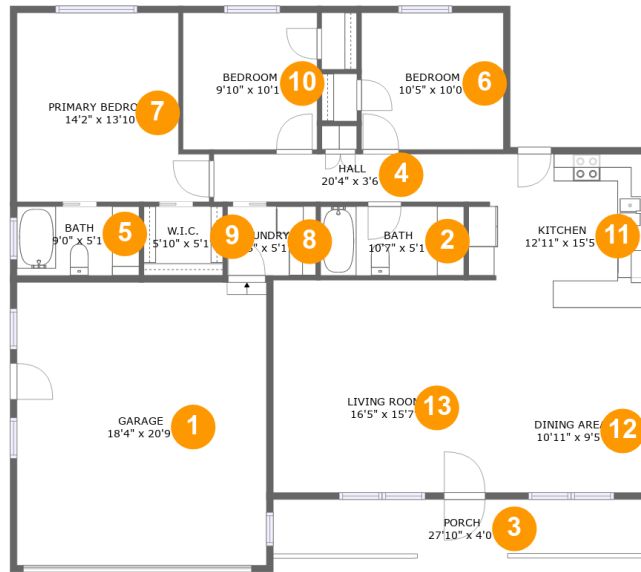

 **1,816** total sqft

**3841 Valley Meadows Drive, White City, Oregon
97503, United States**

Room Dimensions

Floor 1

Total sqft: 1816

Living area: 1301

#	Room name	Dimensions	Area (sqft)	Counted as Living Area
1	Garage	18'4" x 20'9"	381 sq. ft	No
2	Bath	10'7" x 5'1"	54 sq. ft	Yes
3	Porch	27'10" x 4'0"	111 sq. ft	No
4	Hall	20'4" x 3'6"	71 sq. ft	Yes
5	Bath	9'0" x 5'1"	46 sq. ft	Yes
6	Bedroom	10'5" x 10'0"	105 sq. ft	Yes
7	Primary Bedroom	14'2" x 13'10"	173 sq. ft	Yes
8	Laundry	6'6" x 5'1"	33 sq. ft	Yes
9	W.i.c.	5'10" x 5'1"	30 sq. ft	Yes
10	Bedroom	9'10" x 10'1"	99 sq. ft	Yes
11	Kitchen	12'11" x 15'5"	181 sq. ft	Yes

**3841 Valley Meadows Drive, White City, Oregon
97503, United States**

#	Room name	Dimensions	Area (sqft)	Counted as Living Area
12	Dining Area	10'11" x 9'5"	103 sq. ft	Yes
13	Living Room	16'5" x 15'7"	256 sq. ft	Yes

3 Floor 1 - Porch

Dimensions: 27'10" x 4'0"
Area: 111 sq. ft
Counted as Living Area: No

Heated: No
Finished: Yes
Enclosed: No
Contiguous: Yes
Permitted: Yes
Wet Space: No
Addition: No
Conversion: No

4 Floor 1 - Hall

12 Floor 1 - Dining Area

Dimensions: 10'11" x 9'5"
Area: 103 sq. ft
Counted as Living Area:
Yes

Heated: Yes
Finished: Yes
Enclosed: Yes
Contiguous:
Yes
Permitted: Yes
Wet Space: No
Addition: No
Conversion: No