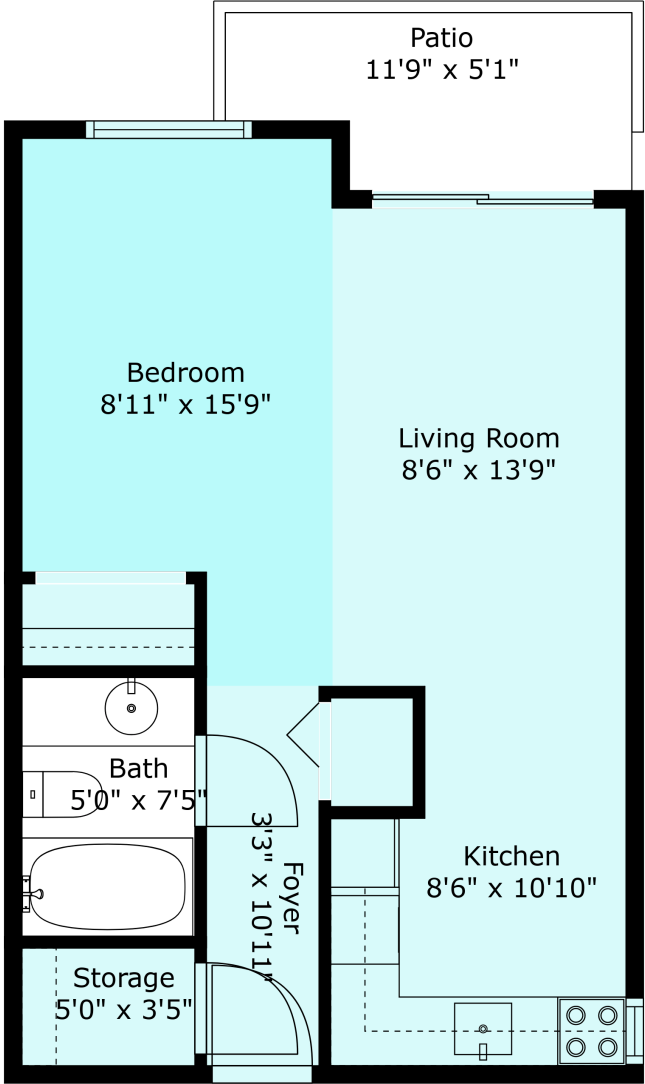

107-45749 Spadina Ave

Kristen Kirkpatrick
604-613-5316

sabrina@chilliwackproperties.net

Estimated Areas:

Main Floor: 465 sq. ft
Total: 465 Sq. Ft