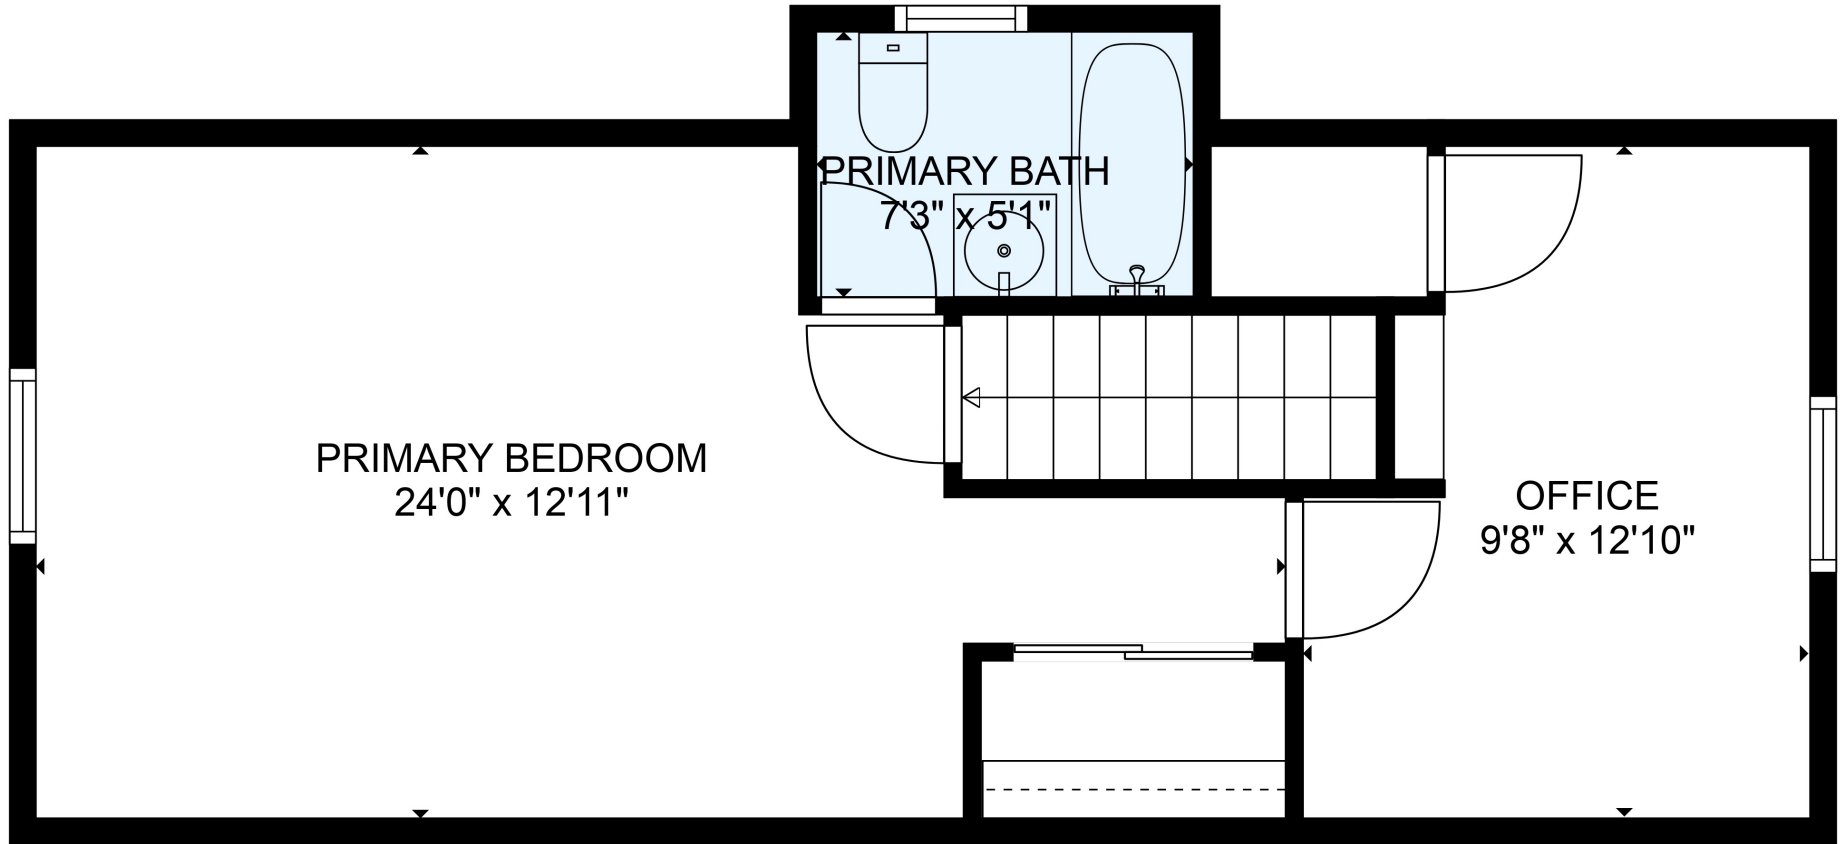

FLOOR 2

FLOOR 3

FLOOR 1

PRIMARY BEDROOM  
24'0" x 12'11"

PRIMARY BATH  
7'3" x 5'1"

OFFICE  
9'8" x 12'10"

Total scanned area: 2372 sq. ft

SIZES AND DIMENSIONS ARE ESTIMATED