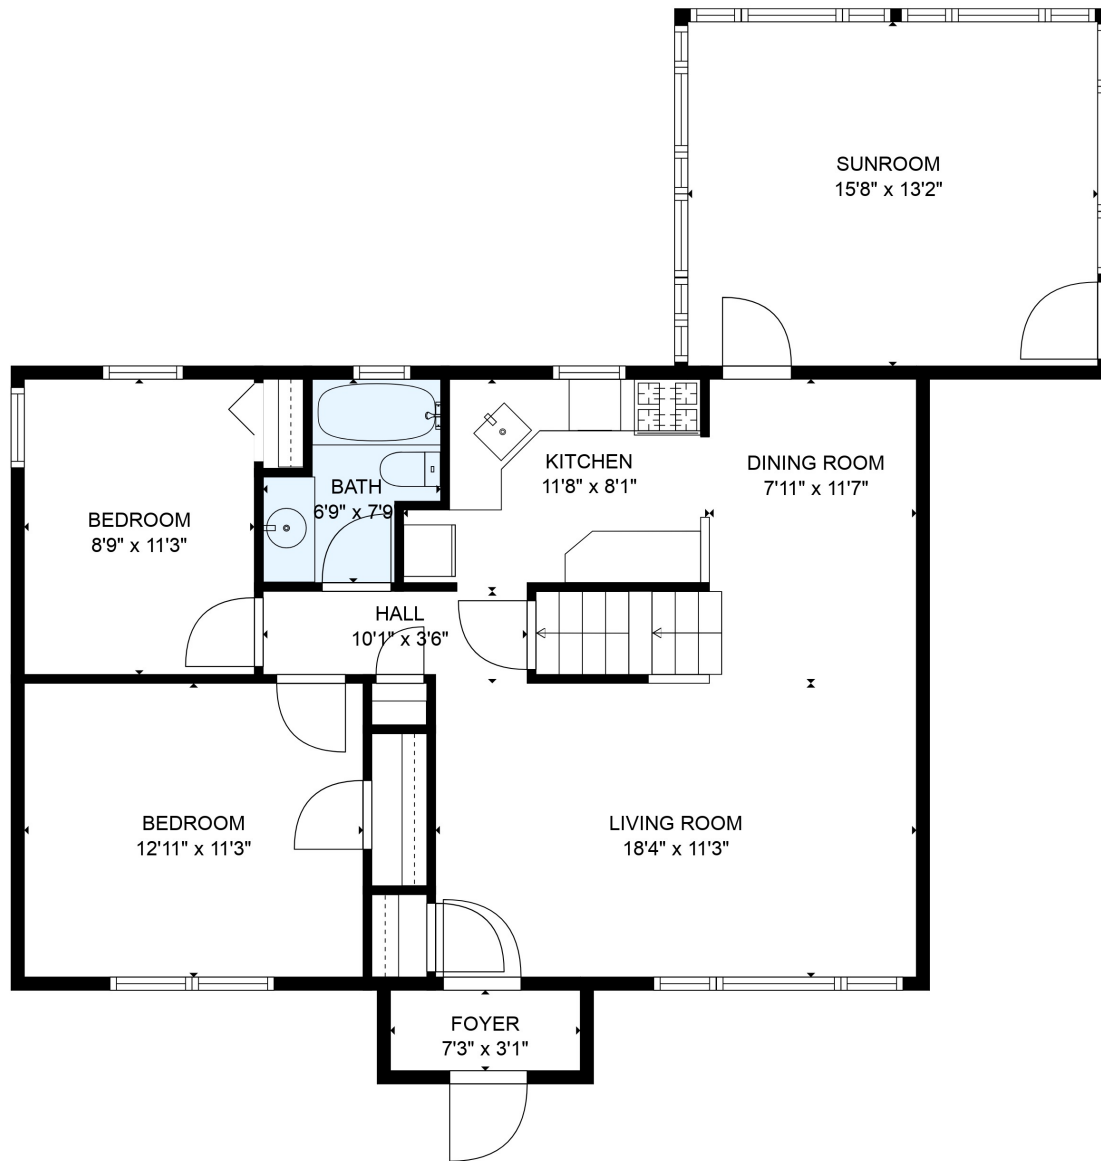

FLOOR 2

FLOOR 3

FLOOR 1

PRIMARY BEDROOM  
24'0" x 12'11"

PRIMARY BATH  
7'3" x 5'1"

OFFICE  
9'8" x 12'10"

Total scanned area: 2372 sq. ft

SIZES AND DIMENSIONS ARE ESTIMATED