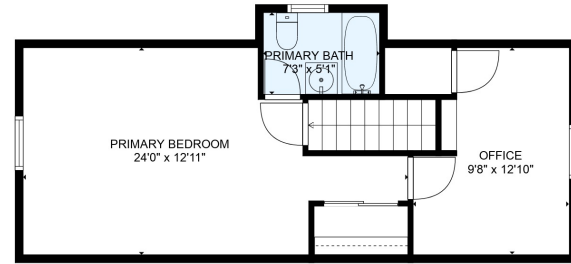

FLOOR 2

FLOOR 3

FLOOR 1

PRIMARY BEDROOM  
24'0" x 12'11"

PRIMARY BATH  
7'3" x 5'1"

OFFICE  
9'8" x 12'10"

Total scanned area: 2372 sq. ft

SIZES AND DIMENSIONS ARE ESTIMATED