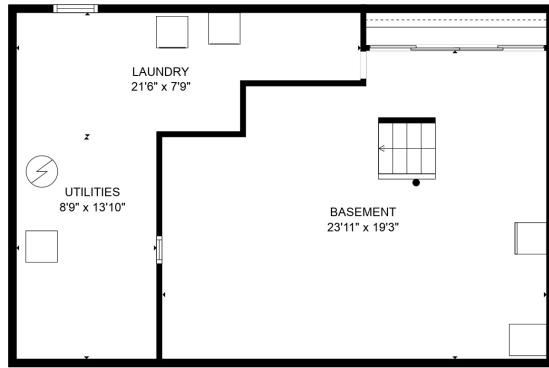

FLOOR 2

FLOOR 3

FLOOR 1

PRIMARY BEDROOM  
24'0" x 12'11"

PRIMARY BATH  
7'3" x 5'1"

OFFICE  
9'8" x 12'10"

Total scanned area: 2372 sq. ft

SIZES AND DIMENSIONS ARE ESTIMATED