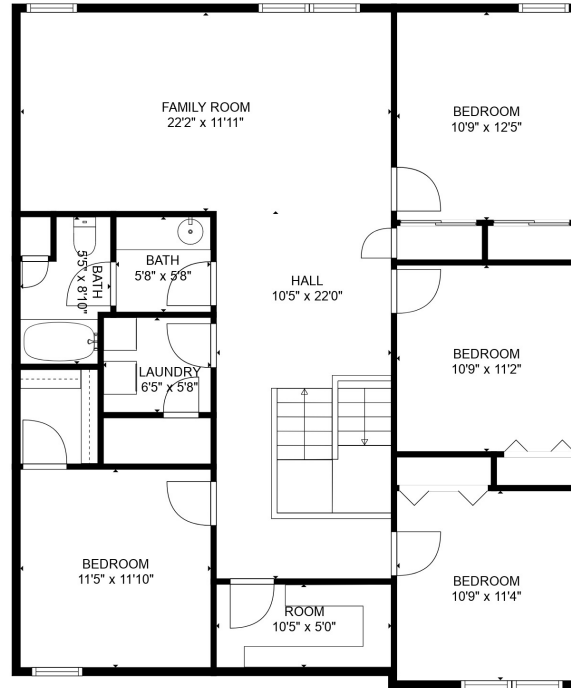

FLOOR 1

FLOOR 2

GROSS INTERNAL AREA  
 FLOOR 1: 1128 sq. ft, FLOOR 2: 1312 sq. ft  
 EXCLUDED AREAS: , GARAGE: 404 sq. ft  
 PORCH: 286 sq. ft  
 TOTAL: 2440 sq. ft  
 SIZES AND DIMENSIONS ARE APPROXIMATE, ACTUAL MAY VARY.

GROSS INTERNAL AREA  
 FLOOR 1: 1128 sq. ft, FLOOR 2: 1312 sq. ft  
 EXCLUDED AREAS: , GARAGE: 404 sq. ft  
 PORCH: 286 sq. ft  
 TOTAL: 2440 sq. ft  
 SIZES AND DIMENSIONS ARE APPROXIMATE, ACTUAL MAY VARY.