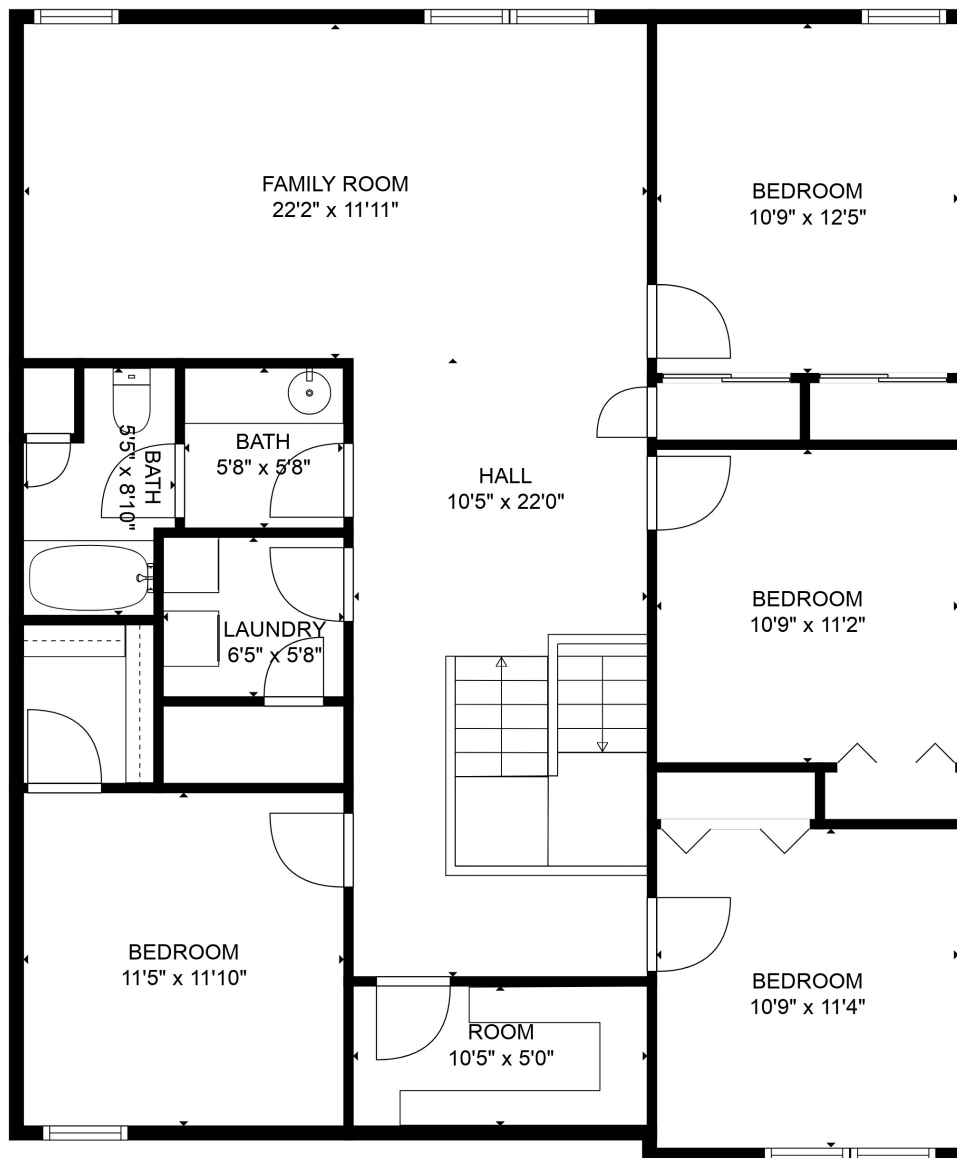

FLOOR 1

FLOOR 2

GROSS INTERNAL AREA  
 FLOOR 1: 1128 sq. ft, FLOOR 2: 1312 sq. ft  
 EXCLUDED AREAS: , GARAGE: 404 sq. ft  
 PORCH: 286 sq. ft  
 TOTAL: 2440 sq. ft  
 SIZES AND DIMENSIONS ARE APPROXIMATE, ACTUAL MAY VARY.

GROSS INTERNAL AREA  
 FLOOR 1: 1128 sq. ft, FLOOR 2: 1312 sq. ft  
 EXCLUDED AREAS: , GARAGE: 404 sq. ft  
 PORCH: 286 sq. ft  
 TOTAL: 2440 sq. ft  
 SIZES AND DIMENSIONS ARE APPROXIMATE, ACTUAL MAY VARY.