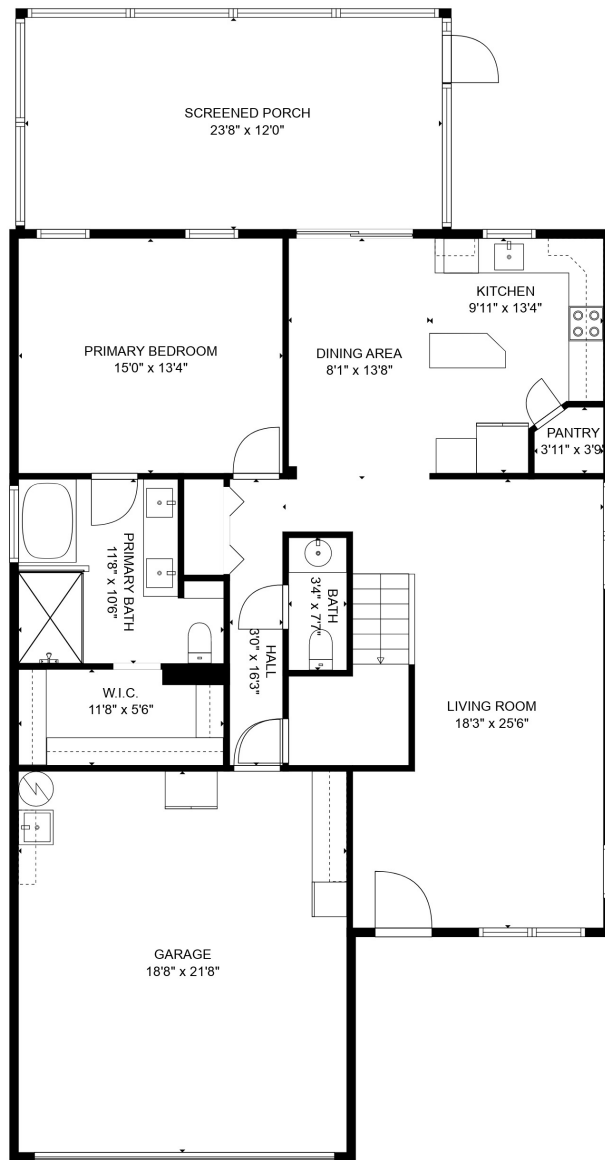

FLOOR 1

FLOOR 2

GROSS INTERNAL AREA  
 FLOOR 1: 1128 sq. ft, FLOOR 2: 1312 sq. ft  
 EXCLUDED AREAS: , GARAGE: 404 sq. ft  
 PORCH: 286 sq. ft  
 TOTAL: 2440 sq. ft  
 SIZES AND DIMENSIONS ARE APPROXIMATE, ACTUAL MAY VARY.

GROSS INTERNAL AREA  
 FLOOR 1: 1128 sq. ft, FLOOR 2: 1312 sq. ft  
 EXCLUDED AREAS: , GARAGE: 404 sq. ft  
 PORCH: 286 sq. ft  
 TOTAL: 2440 sq. ft  
 SIZES AND DIMENSIONS ARE APPROXIMATE, ACTUAL MAY VARY.