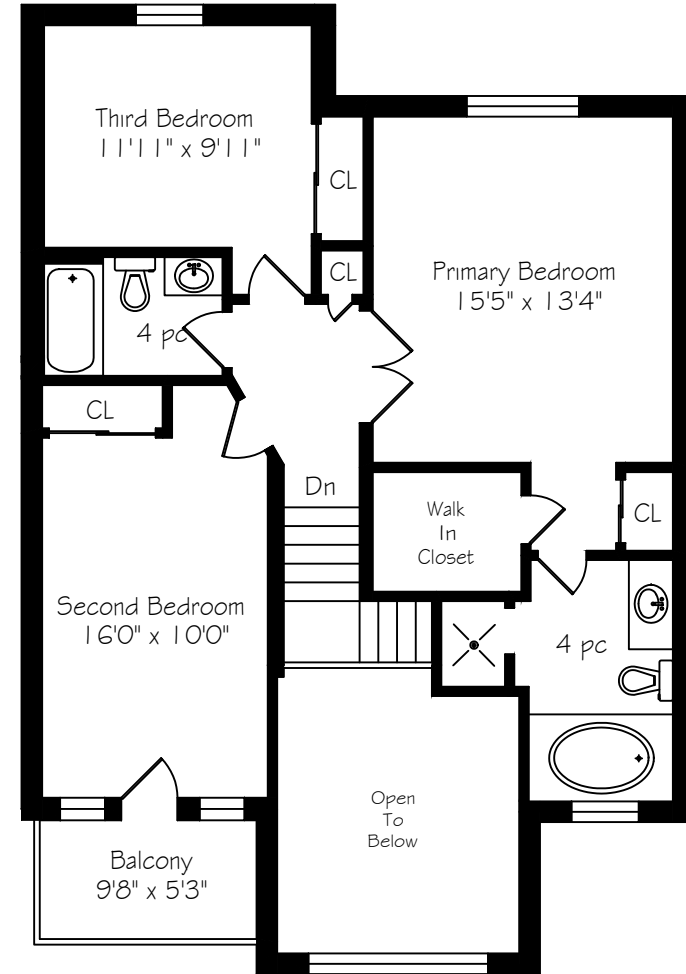

2173 Crestmont Drive

Measurements and Calculations are approximate
To be used as guidelines only
www.measuredup.ca

Lower Level
898 Square Feet

Main Floor
892 Square Feet
+ 222 Garage

Second Floor
976 Square Feet