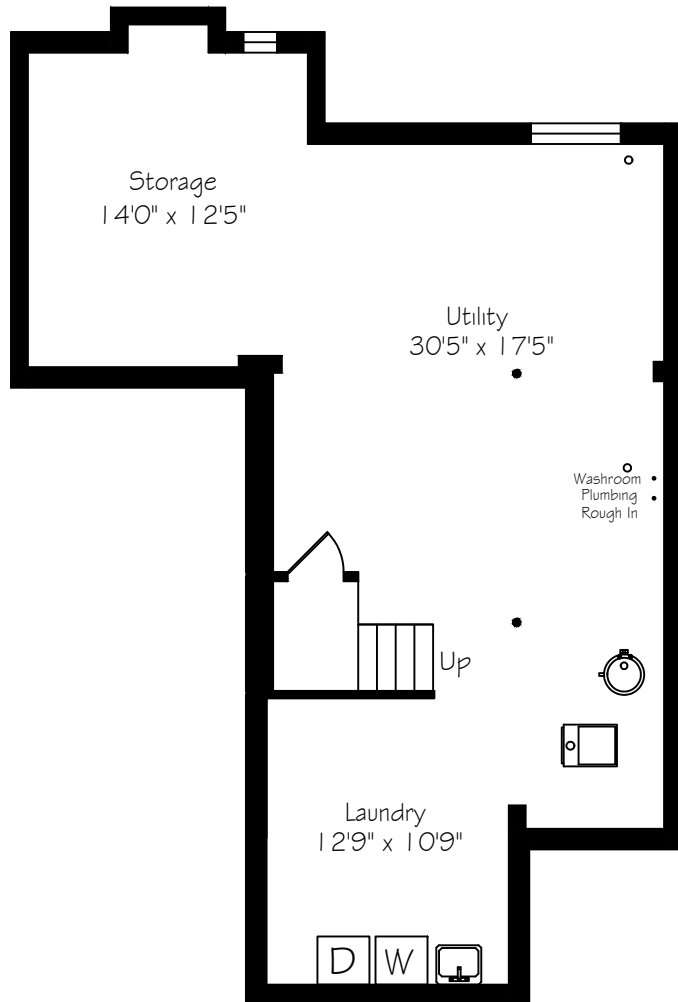

2173 Crestmont Drive

Measurements and Calculations are approximate
To be used as guidelines only
www.measuredup.ca

Lower Level
898 Square Feet

Main Floor
892 Square Feet
+ 222 Garage

Second Floor
976 Square Feet