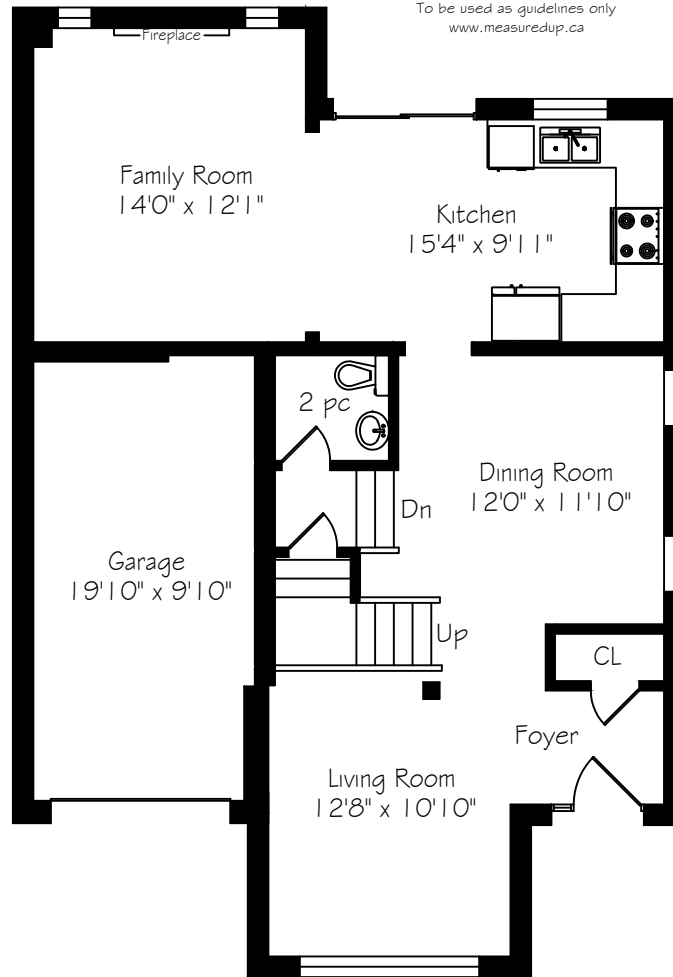

2173 Crestmont Drive

Measurements and Calculations are approximate
To be used as guidelines only
www.measuredup.ca

Lower Level
898 Square Feet

Main Floor
892 Square Feet
+ 222 Garage

Second Floor
976 Square Feet