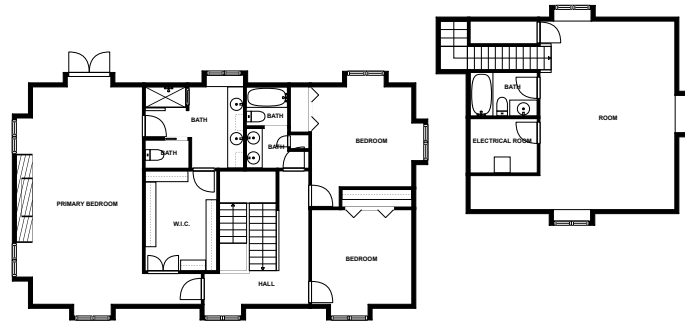

Floor plan

SIZES AND DIMENSIONS ARE APPROXIMATE, ACTUAL MAY VARY.