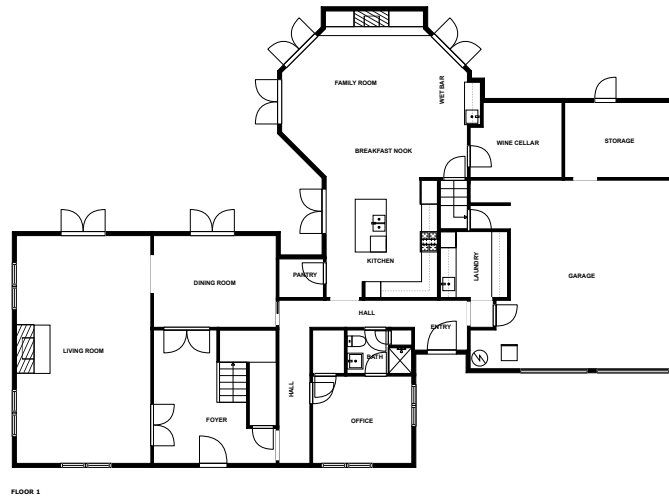

Floor plan

SIZES AND DIMENSIONS ARE APPROXIMATE, ACTUAL MAY VARY.