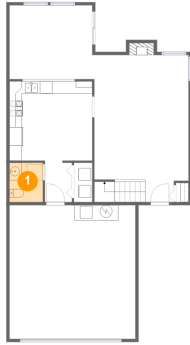

 **2** Floors

 **1,731** Gross living area sqft

 **2,644** Total sqft

2917 Viaje Pavo Real, Santa Fe, NM, US**Room dimensions****Floor 1****Total sqft: 1332 Living area: 852**

#		Dimensions	sqft	Counted as living area
1	WC	5'5" x 6'4"	34 sq. ft	Yes
2	Garage	20'4" x 21'7"	438 sq. ft	No
3	Kitchen	13'4" x 12'9"	174 sq. ft	Yes
4	Living Room	15'2" x 23'8"	358 sq. ft	Yes
5	Dining Area	13'8" x 11'11"	160 sq. ft	Yes
6	Laundry	2'11" x 6'4"	19 sq. ft	Yes
7	Hall	4'4" x 6'8"	29 sq. ft	Yes

2917 Viaje Pavo Real, Santa Fe, NM, US**Room dimensions**

Floor 2

Total sqft: 1312 Living area: 879

#		Dimensions	sqft	Counted as living area
8	Hall	6'7" x 19'9"	129 sq. ft	Yes
9	Bath	5'5" x 5'8"	30 sq. ft	Yes
10	W.I.C.	4'4" x 11'0"	48 sq. ft	Yes
11	Primary Bedroom	13'4" x 14'8"	197 sq. ft	Yes
12	Bedroom	9'10" x 13'4"	130 sq. ft	Yes
13	Open To Below	15'2" x 23'8"	295 sq. ft	No
14	Bedroom	10'1" x 15'10"	144 sq. ft	Yes
15	Bath	5'5" x 5'1"	27 sq. ft	Yes
16	Bath	10'0" x 5'3"	47 sq. ft	Yes
17	Balcony	20'8" x 5'6"	114 sq. ft	No

2917 Viaje Pavo Real, Santa Fe, NM, US

1 Floor 1 - WC

Dimensions: 5'5" x 6'4"
Area: 34 sq. ft
Counted as living area: Yes

Heated: Yes
Finished: Yes
Enclosed: Yes
Contiguous: Yes
Permitted: Yes
Wet space: Yes
Addition: No
Conversion: No

2 Floor 1 - Garage

Dimensions: 20'4" x 21'7"
Area: 438 sq. ft
Counted as living area: No

Heated: No
Finished: No
Enclosed: Yes
Contiguous: Yes
Permitted: Yes
Wet space: No
Addition: No
Conversion: No

2917 Viaje Pavo Real, Santa Fe, NM, US