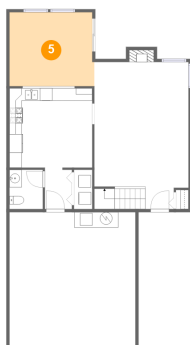

5 Floor 1 - Dining Area

Dimensions: 13'8" x 11'11"
Area: 160 sq. ft
Counted as living area: Yes

Heated: Yes
Finished: Yes
Enclosed: Yes
Contiguous: Yes
Permitted: Yes
Wet space: No
Addition: No
Conversion: No