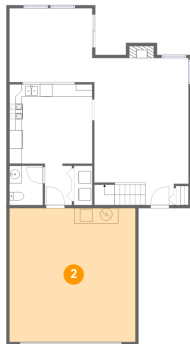

2917 Viaje Pavo Real, Santa Fe, NM, US**Room dimensions**

Floor 2

Total sqft: 1312 Living area: 879

#		Dimensions	sqft	Counted as living area
8	Hall	6'7" x 19'9"	129 sq. ft	Yes
9	Bath	5'5" x 5'8"	30 sq. ft	Yes
10	W.I.C.	4'4" x 11'0"	48 sq. ft	Yes
11	Primary Bedroom	13'4" x 14'8"	197 sq. ft	Yes
12	Bedroom	9'10" x 13'4"	130 sq. ft	Yes
13	Open To Below	15'2" x 23'8"	295 sq. ft	No
14	Bedroom	10'1" x 15'10"	144 sq. ft	Yes
15	Bath	5'5" x 5'1"	27 sq. ft	Yes
16	Bath	10'0" x 5'3"	47 sq. ft	Yes
17	Balcony	20'8" x 5'6"	114 sq. ft	No

2917 Viaje Pavo Real, Santa Fe, NM, US

1 Floor 1 - WC

Dimensions: 5'5" x 6'4"
Area: 34 sq. ft
Counted as living area: Yes

Heated: Yes
Finished: Yes
Enclosed: Yes
Contiguous: Yes
Permitted: Yes
Wet space: Yes
Addition: No
Conversion: No

2 Floor 1 - Garage

Dimensions: 20'4" x 21'7"
Area: 438 sq. ft
Counted as living area: No

Heated: No
Finished: No
Enclosed: Yes
Contiguous: Yes
Permitted: Yes
Wet space: No
Addition: No
Conversion: No

2917 Viaje Pavo Real, Santa Fe, NM, US

3 Floor 1 - Kitchen

Dimensions: 13'4" x 12'9"
Area: 174 sq. ft
Counted as living area: Yes

Heated: Yes
Finished: Yes
Enclosed: Yes
Contiguous: Yes
Permitted: Yes
Wet space: No
Addition: No
Conversion: No