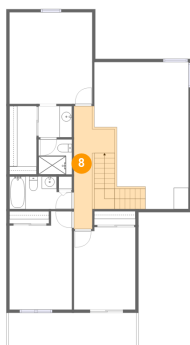

2917 Viaje Pavo Real, Santa Fe, NM, US

6 Floor 1 - Laundry

Dimensions: 2'11" x 6'4"
Area: 19 sq. ft
Counted as living area: Yes

Heated: Yes
Finished: Yes
Enclosed: Yes
Contiguous: Yes
Permitted: Yes
Wet space: No
Addition: No
Conversion: No

7 Floor 1 - Hall

Dimensions: 4'4" x 6'8"
Area: 29 sq. ft
Counted as living area: Yes

Heated: Yes
Finished: Yes
Enclosed: Yes
Contiguous: Yes
Permitted: Yes
Wet space: No
Addition: No
Conversion: No

8 Floor 2 - Hall

Dimensions: 6'7" x 19'9"
Area: 129 sq. ft
Counted as living area: Yes

Heated: Yes
Finished: Yes
Enclosed: Yes
Contiguous: Yes
Permitted: Yes
Wet space: No
Addition: No
Conversion: No

2917 Viaje Pavo Real, Santa Fe, NM, US