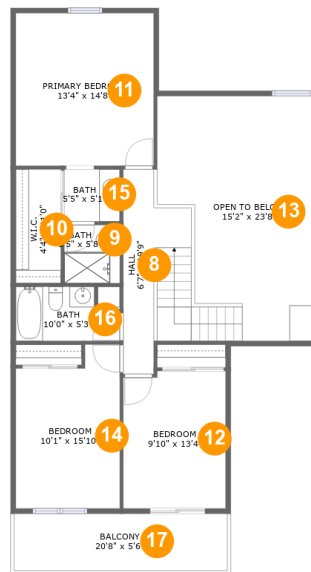

 **2** Floors

 **1,731** Gross living area sqft

 **2,644** Total sqft

2917 Viaje Pavo Real, Santa Fe, NM, US**Room dimensions****Floor 1****Total sqft: 1332 Living area: 852**

#		Dimensions	sqft	Counted as living area
1	WC	5'5" x 6'4"	34 sq. ft	Yes
2	Garage	20'4" x 21'7"	438 sq. ft	No
3	Kitchen	13'4" x 12'9"	174 sq. ft	Yes
4	Living Room	15'2" x 23'8"	358 sq. ft	Yes
5	Dining Area	13'8" x 11'11"	160 sq. ft	Yes
6	Laundry	2'11" x 6'4"	19 sq. ft	Yes
7	Hall	4'4" x 6'8"	29 sq. ft	Yes

2917 Viaje Pavo Real, Santa Fe, NM, US**Room dimensions**

Floor 2

Total sqft: 1312 Living area: 879

#		Dimensions	sqft	Counted as living area
8	Hall	6'7" x 19'9"	129 sq. ft	Yes
9	Bath	5'5" x 5'8"	30 sq. ft	Yes
10	W.I.C.	4'4" x 11'0"	48 sq. ft	Yes
11	Primary Bedroom	13'4" x 14'8"	197 sq. ft	Yes
12	Bedroom	9'10" x 13'4"	130 sq. ft	Yes
13	Open To Below	15'2" x 23'8"	295 sq. ft	No
14	Bedroom	10'1" x 15'10"	144 sq. ft	Yes
15	Bath	5'5" x 5'1"	27 sq. ft	Yes
16	Bath	10'0" x 5'3"	47 sq. ft	Yes
17	Balcony	20'8" x 5'6"	114 sq. ft	No

2917 Viaje Pavo Real, Santa Fe, NM, US

1 Floor 1 - WC

Dimensions: 5'5" x 6'4"
Area: 34 sq. ft
Counted as living area: Yes

Heated: Yes
Finished: Yes
Enclosed: Yes
Contiguous: Yes
Permitted: Yes
Wet space: Yes
Addition: No
Conversion: No

12 Floor 2 - Bedroom

Dimensions: 9'10" x 13'4"
Area: 130 sq. ft
Counted as living area: Yes

Heated: Yes
Finished: Yes
Enclosed: Yes
Contiguous: Yes
Permitted: Yes
Wet space: No
Addition: No
Conversion: No