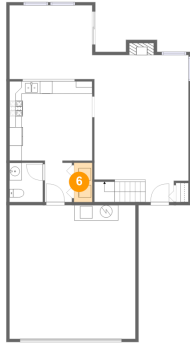

4 Floor 1 - Living Room

Dimensions: 15'2" x 23'8"
Area: 358 sq. ft
Counted as living area: Yes

Heated: Yes
Finished: Yes
Enclosed: Yes
Contiguous: Yes
Permitted: Yes
Wet space: No
Addition: No
Conversion: No

5 Floor 1 - Dining Area

Dimensions: 13'8" x 11'11"
Area: 160 sq. ft
Counted as living area: Yes

Heated: Yes
Finished: Yes
Enclosed: Yes
Contiguous: Yes
Permitted: Yes
Wet space: No
Addition: No
Conversion: No

2917 Viaje Pavo Real, Santa Fe, NM, US

6 Floor 1 - Laundry

Dimensions: 2'11" x 6'4"
Area: 19 sq. ft
Counted as living area: Yes

Heated: Yes
Finished: Yes
Enclosed: Yes
Contiguous: Yes
Permitted: Yes
Wet space: No
Addition: No
Conversion: No