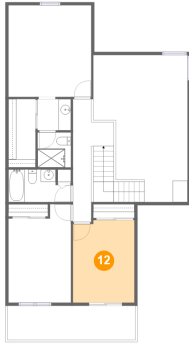

2917 Viaje Pavo Real, Santa Fe, NM, US

12 Floor 2 - Bedroom

Dimensions: 9'10" x 13'4"
Area: 130 sq. ft
Counted as living area: Yes

Heated: Yes
Finished: Yes
Enclosed: Yes
Contiguous: Yes
Permitted: Yes
Wet space: No
Addition: No
Conversion: No