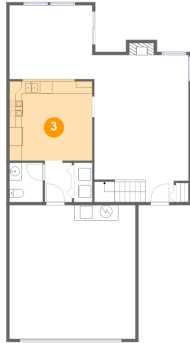

2917 Viaje Pavo Real, Santa Fe, NM, US

1 Floor 1 - WC

Dimensions: 5'5" x 6'4"
Area: 34 sq. ft
Counted as living area: Yes

Heated: Yes
Finished: Yes
Enclosed: Yes
Contiguous: Yes
Permitted: Yes
Wet space: Yes
Addition: No
Conversion: No

2 Floor 1 - Garage

Dimensions: 20'4" x 21'7"
Area: 438 sq. ft
Counted as living area: No

Heated: No
Finished: No
Enclosed: Yes
Contiguous: Yes
Permitted: Yes
Wet space: No
Addition: No
Conversion: No

2917 Viaje Pavo Real, Santa Fe, NM, US

3 Floor 1 - Kitchen

Dimensions: 13'4" x 12'9"
Area: 174 sq. ft
Counted as living area: Yes

Heated: Yes
Finished: Yes
Enclosed: Yes
Contiguous: Yes
Permitted: Yes
Wet space: No
Addition: No
Conversion: No

4 Floor 1 - Living Room

Dimensions: 15'2" x 23'8"
Area: 358 sq. ft
Counted as living area: Yes

Heated: Yes
Finished: Yes
Enclosed: Yes
Contiguous: Yes
Permitted: Yes
Wet space: No
Addition: No
Conversion: No