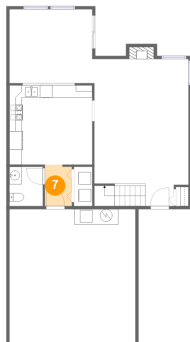

5 Floor 1 - Dining Area

Dimensions: 13'8" x 11'11"
Area: 160 sq. ft
Counted as living area: Yes

Heated: Yes
Finished: Yes
Enclosed: Yes
Contiguous: Yes
Permitted: Yes
Wet space: No
Addition: No
Conversion: No

2917 Viaje Pavo Real, Santa Fe, NM, US

6 Floor 1 - Laundry

Dimensions: 2'11" x 6'4"
Area: 19 sq. ft
Counted as living area: Yes

Heated: Yes
Finished: Yes
Enclosed: Yes
Contiguous: Yes
Permitted: Yes
Wet space: No
Addition: No
Conversion: No

7 Floor 1 - Hall

Dimensions: 4'4" x 6'8"
Area: 29 sq. ft
Counted as living area: Yes

Heated: Yes
Finished: Yes
Enclosed: Yes
Contiguous: Yes
Permitted: Yes
Wet space: No
Addition: No
Conversion: No

8 Floor 2 - Hall

Dimensions: 6'7" x 19'9"
Area: 129 sq. ft
Counted as living area: Yes

Heated: Yes
Finished: Yes
Enclosed: Yes
Contiguous: Yes
Permitted: Yes
Wet space: No
Addition: No
Conversion: No

2917 Viaje Pavo Real, Santa Fe, NM, US