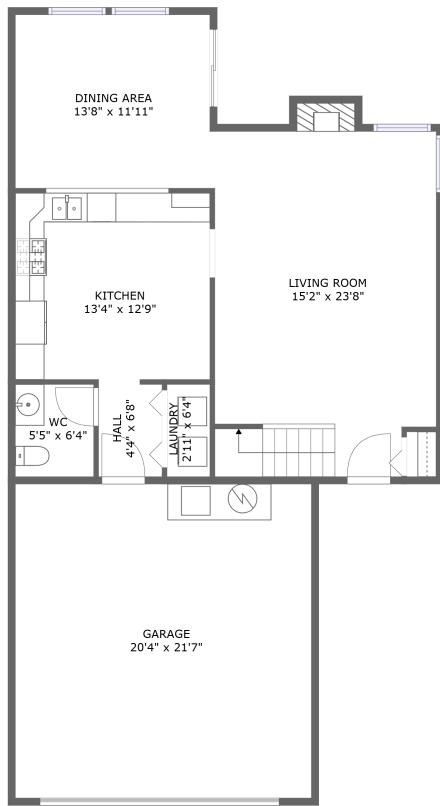

2917 Viaje Pavo Real, Santa Fe, NM, US

FLOOR 1

FLOOR 2

Property summary

 **1** Garages

 **3** Bedrooms

 **2** Bathrooms

 **1** Half baths

 **2** Floors

 **1,731** Gross living area sqft

 **2,644** Total sqft

2917 Viaje Pavo Real, Santa Fe, NM, US**Room dimensions****Floor 1****Total sqft: 1332 Living area: 852**

#		Dimensions	sqft	Counted as living area
1	WC	5'5" x 6'4"	34 sq. ft	Yes
2	Garage	20'4" x 21'7"	438 sq. ft	No
3	Kitchen	13'4" x 12'9"	174 sq. ft	Yes
4	Living Room	15'2" x 23'8"	358 sq. ft	Yes
5	Dining Area	13'8" x 11'11"	160 sq. ft	Yes
6	Laundry	2'11" x 6'4"	19 sq. ft	Yes
7	Hall	4'4" x 6'8"	29 sq. ft	Yes

2917 Viaje Pavo Real, Santa Fe, NM, US

1 Floor 1 - WC

Dimensions: 5'5" x 6'4"
Area: 34 sq. ft
Counted as living area: Yes

Heated: Yes
Finished: Yes
Enclosed: Yes
Contiguous: Yes
Permitted: Yes
Wet space: Yes
Addition: No
Conversion: No

3 Floor 1 - Kitchen

Dimensions: 13'4" x 12'9"
Area: 174 sq. ft
Counted as living area: Yes

Heated: Yes
Finished: Yes
Enclosed: Yes
Contiguous: Yes
Permitted: Yes
Wet space: No
Addition: No
Conversion: No