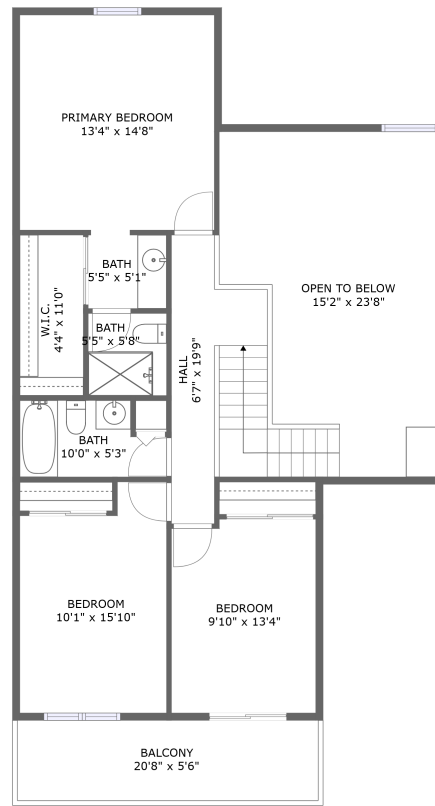

2917 Viaje Pavo Real, Santa Fe, NM, US

FLOOR 1

FLOOR 2

Property summary

 **1** Garages

 **3** Bedrooms

 **2** Bathrooms

 **1** Half baths

 **2** Floors

 **1,731** Gross living area sqft

 **2,644** Total sqft

2917 Viaje Pavo Real, Santa Fe, NM, US**Room dimensions****Floor 1****Total sqft: 1332 Living area: 852**

#		Dimensions	sqft	Counted as living area
1	WC	5'5" x 6'4"	34 sq. ft	Yes
2	Garage	20'4" x 21'7"	438 sq. ft	No
3	Kitchen	13'4" x 12'9"	174 sq. ft	Yes
4	Living Room	15'2" x 23'8"	358 sq. ft	Yes
5	Dining Area	13'8" x 11'11"	160 sq. ft	Yes
6	Laundry	2'11" x 6'4"	19 sq. ft	Yes
7	Hall	4'4" x 6'8"	29 sq. ft	Yes

2917 Viaje Pavo Real, Santa Fe, NM, US**Room dimensions**

Floor 2

Total sqft: 1312 Living area: 879

#		Dimensions	sqft	Counted as living area
8	Hall	6'7" x 19'9"	129 sq. ft	Yes
9	Bath	5'5" x 5'8"	30 sq. ft	Yes
10	W.I.C.	4'4" x 11'0"	48 sq. ft	Yes
11	Primary Bedroom	13'4" x 14'8"	197 sq. ft	Yes
12	Bedroom	9'10" x 13'4"	130 sq. ft	Yes
13	Open To Below	15'2" x 23'8"	295 sq. ft	No
14	Bedroom	10'1" x 15'10"	144 sq. ft	Yes
15	Bath	5'5" x 5'1"	27 sq. ft	Yes
16	Bath	10'0" x 5'3"	47 sq. ft	Yes
17	Balcony	20'8" x 5'6"	114 sq. ft	No

2917 Viaje Pavo Real, Santa Fe, NM, US

1 Floor 1 - WC

Dimensions: 5'5" x 6'4"
Area: 34 sq. ft
Counted as living area: Yes

Heated: Yes
Finished: Yes
Enclosed: Yes
Contiguous: Yes
Permitted: Yes
Wet space: Yes
Addition: No
Conversion: No