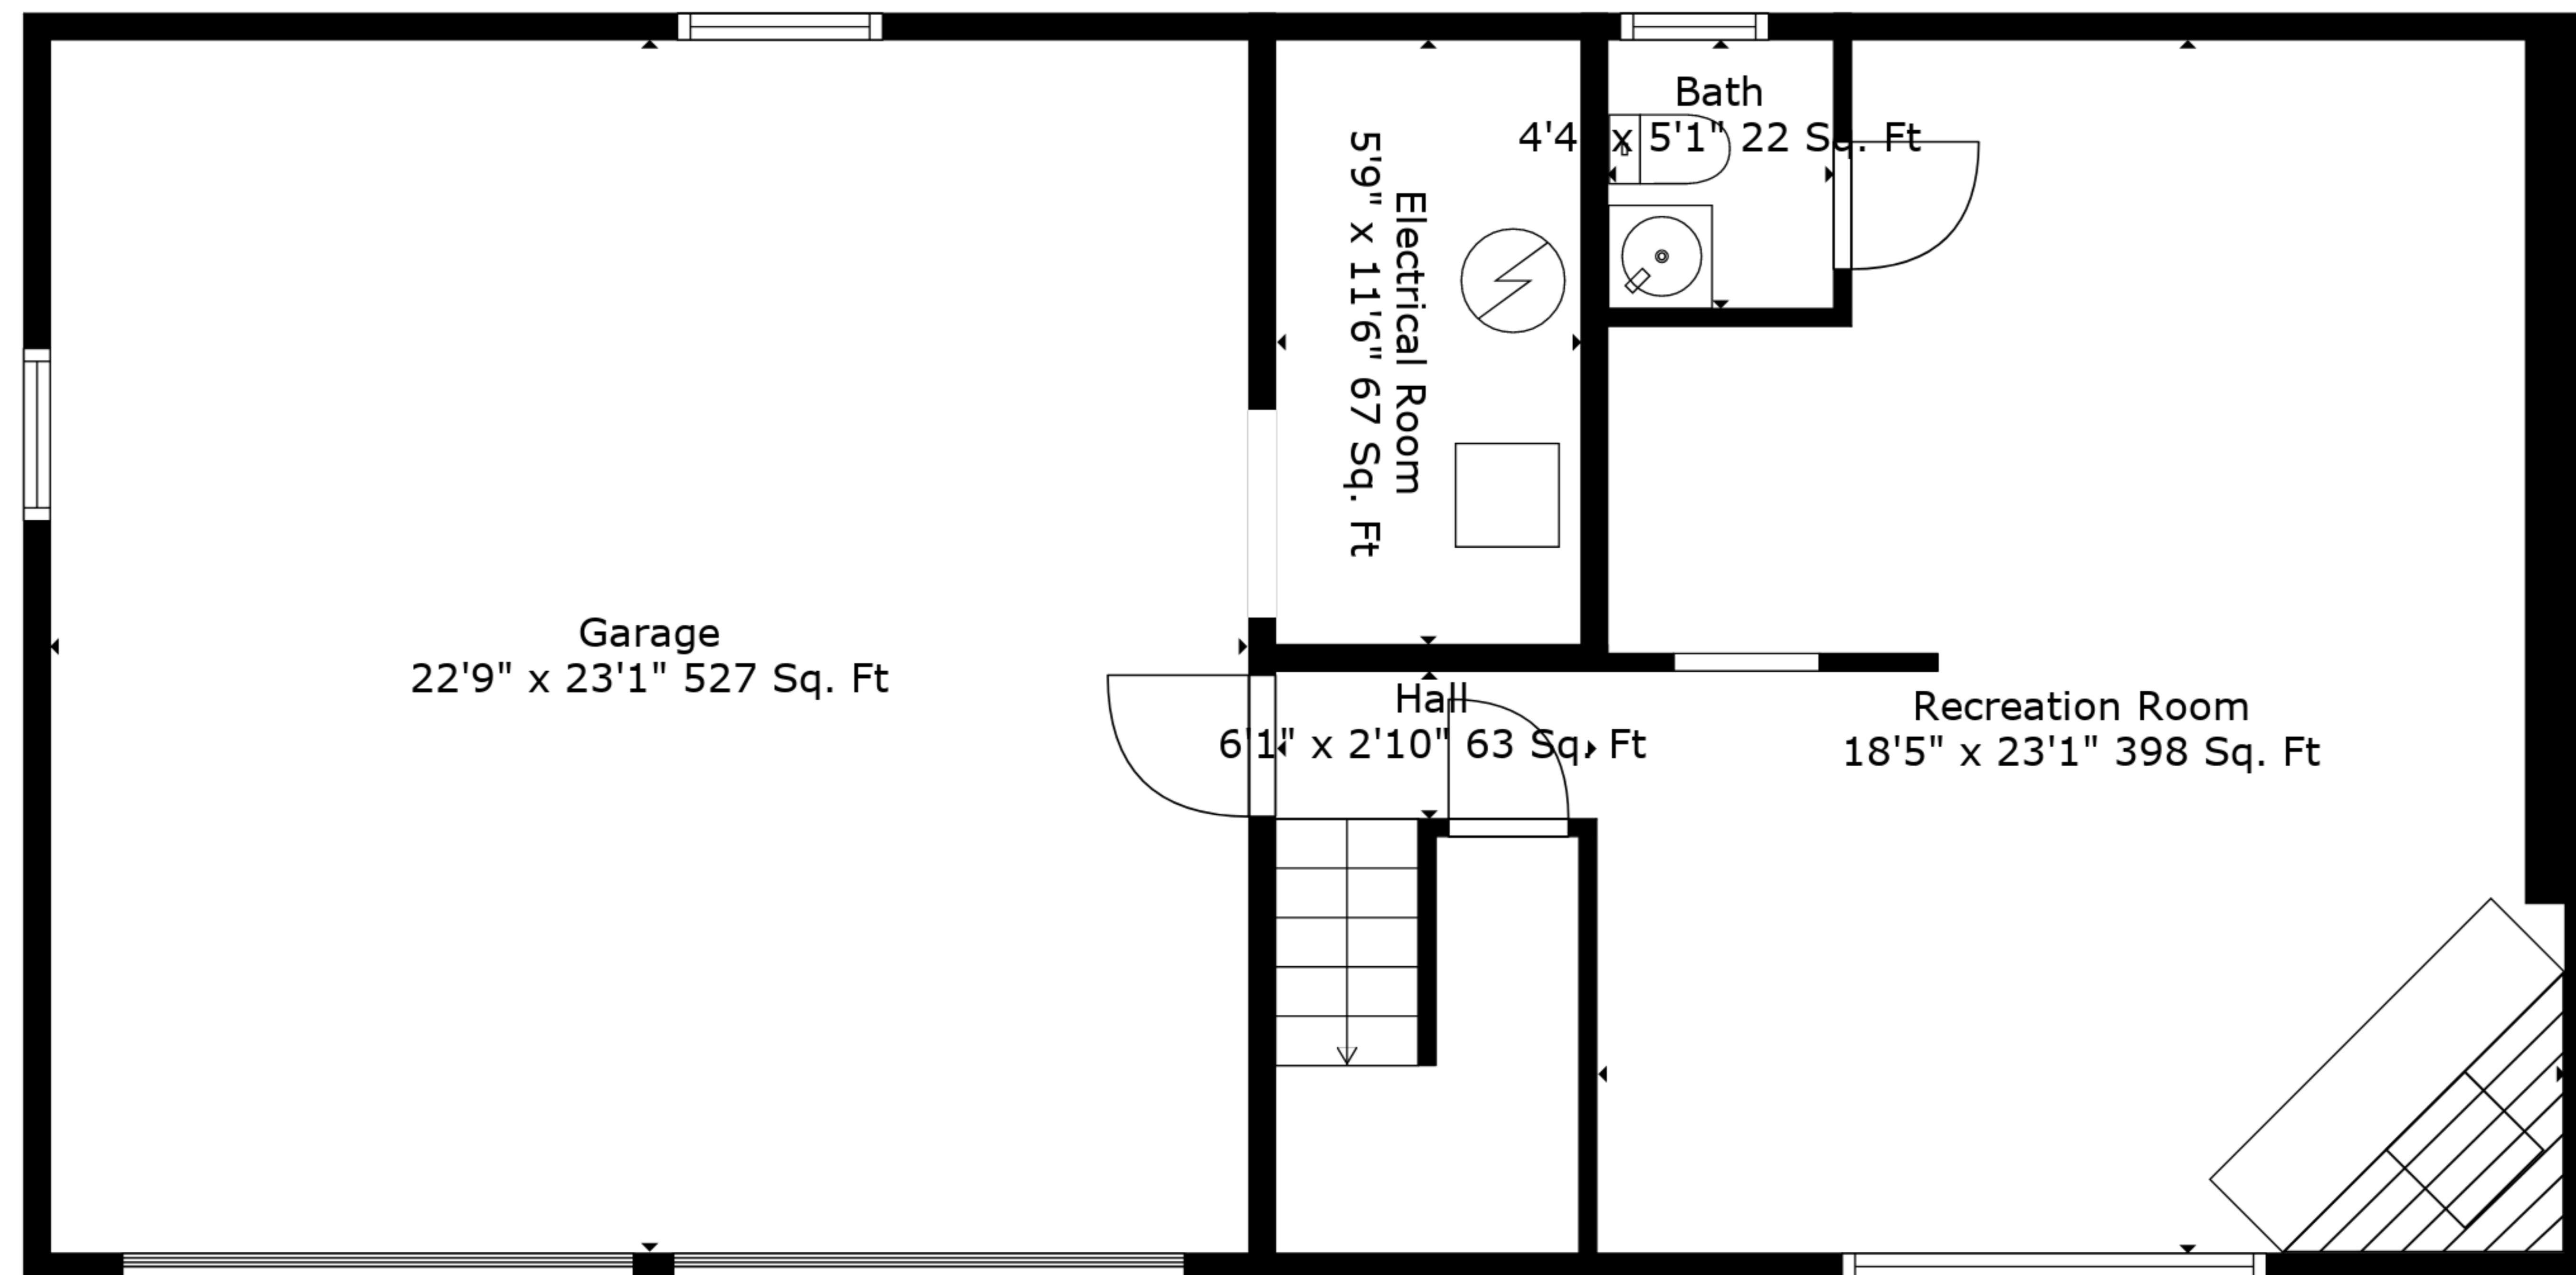

TOTAL: 1687 sq. ft
 BELOW GROUND: 501 sq. ft, FLOOR 2: 1186 sq. ft
 EXCLUDED AREAS: GARAGE: 527 sq. ft, ELECTRICAL ROOM: 67 sq. ft

Measurements Are Deemed Highly Reliable But Not Guaranteed.

TOTAL: 1687 sq. ft

BELOW GROUND: 501 sq. ft, FLOOR 2: 1186 sq. ft

EXCLUDED AREAS: GARAGE: 527 sq. ft, ELECTRICAL ROOM: 67 sq. ft

Measurements Are Deemed Highly Reliable But Not Guaranteed.

Floor 2

Floor 1

TOTAL: 1687 sq. ft
 BELOW GROUND: 501 sq. ft, FLOOR 2: 1186 sq. ft
 EXCLUDED AREAS: GARAGE: 527 sq. ft, ELECTRICAL ROOM: 67 sq. ft