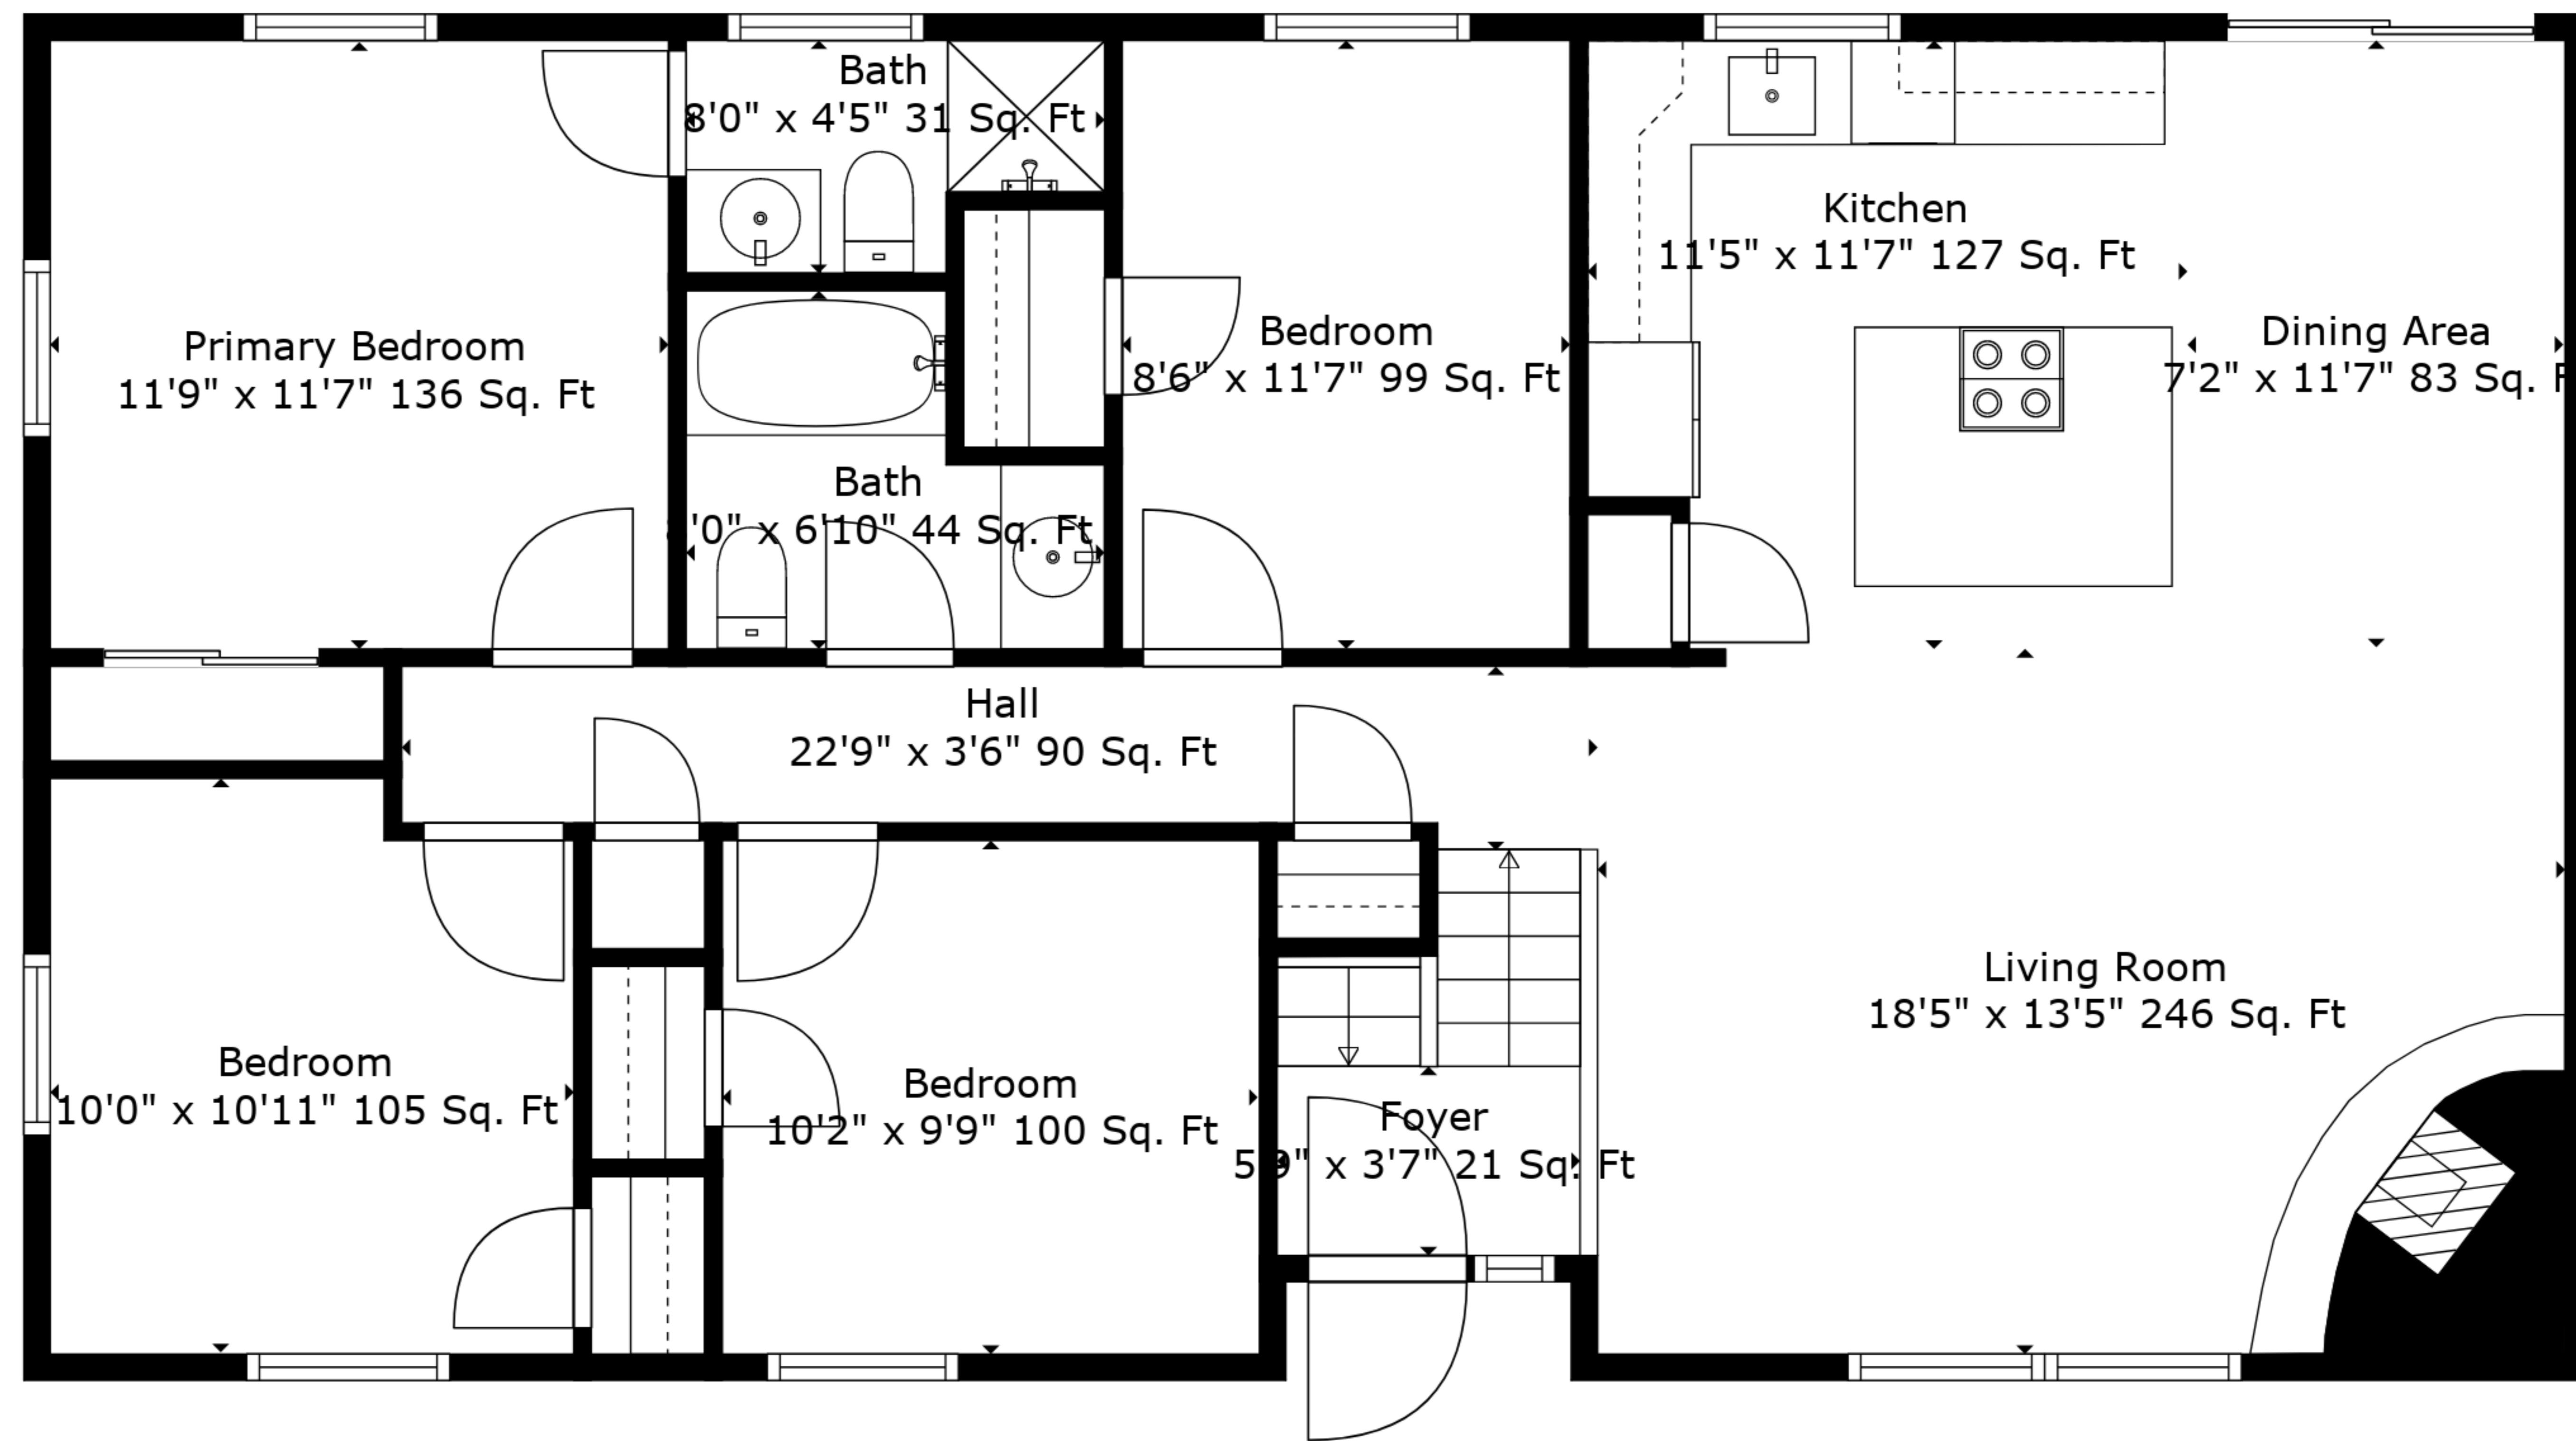

TOTAL: 1687 sq. ft
 BELOW GROUND: 501 sq. ft, FLOOR 2: 1186 sq. ft
 EXCLUDED AREAS: GARAGE: 527 sq. ft, ELECTRICAL ROOM: 67 sq. ft

Measurements Are Deemed Highly Reliable But Not Guaranteed.

TOTAL: 1687 sq. ft

BELOW GROUND: 501 sq. ft, FLOOR 2: 1186 sq. ft

EXCLUDED AREAS: GARAGE: 527 sq. ft, ELECTRICAL ROOM: 67 sq. ft

Measurements Are Deemed Highly Reliable But Not Guaranteed.

Floor 2

Floor 1

TOTAL: 1687 sq. ft
 BELOW GROUND: 501 sq. ft, FLOOR 2: 1186 sq. ft
 EXCLUDED AREAS: GARAGE: 527 sq. ft, ELECTRICAL ROOM: 67 sq. ft