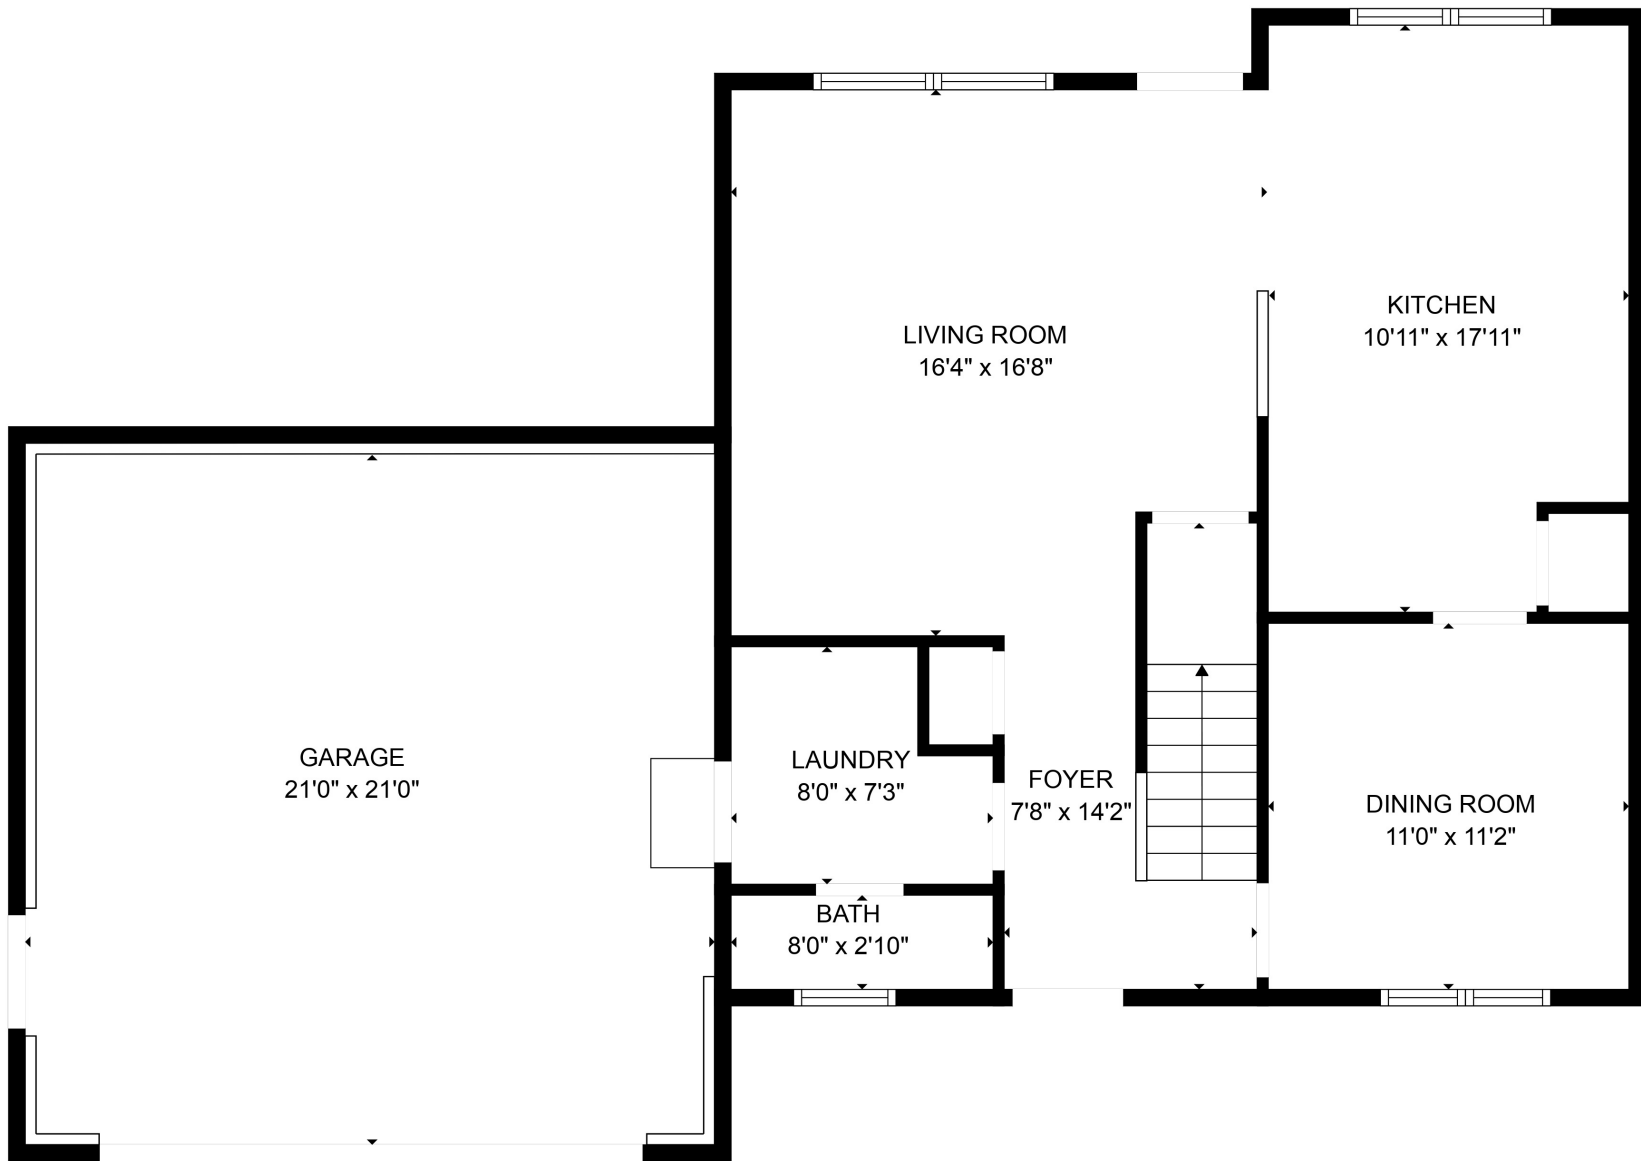

FLOOR 1

FLOOR 2

Total scanned area: 2351 sq. ft

SIZES AND DIMENSIONS ARE APPROXIMATE. ACTUAL MAY VARY.

Total scanned area: 2351 sq. ft

SIZES AND DIMENSIONS ARE APPROXIMATE. ACTUAL MAY VARY.

Total scanned area: 2351 sq. ft

SIZES AND DIMENSIONS ARE APPROXIMATE. ACTUAL MAY VARY.