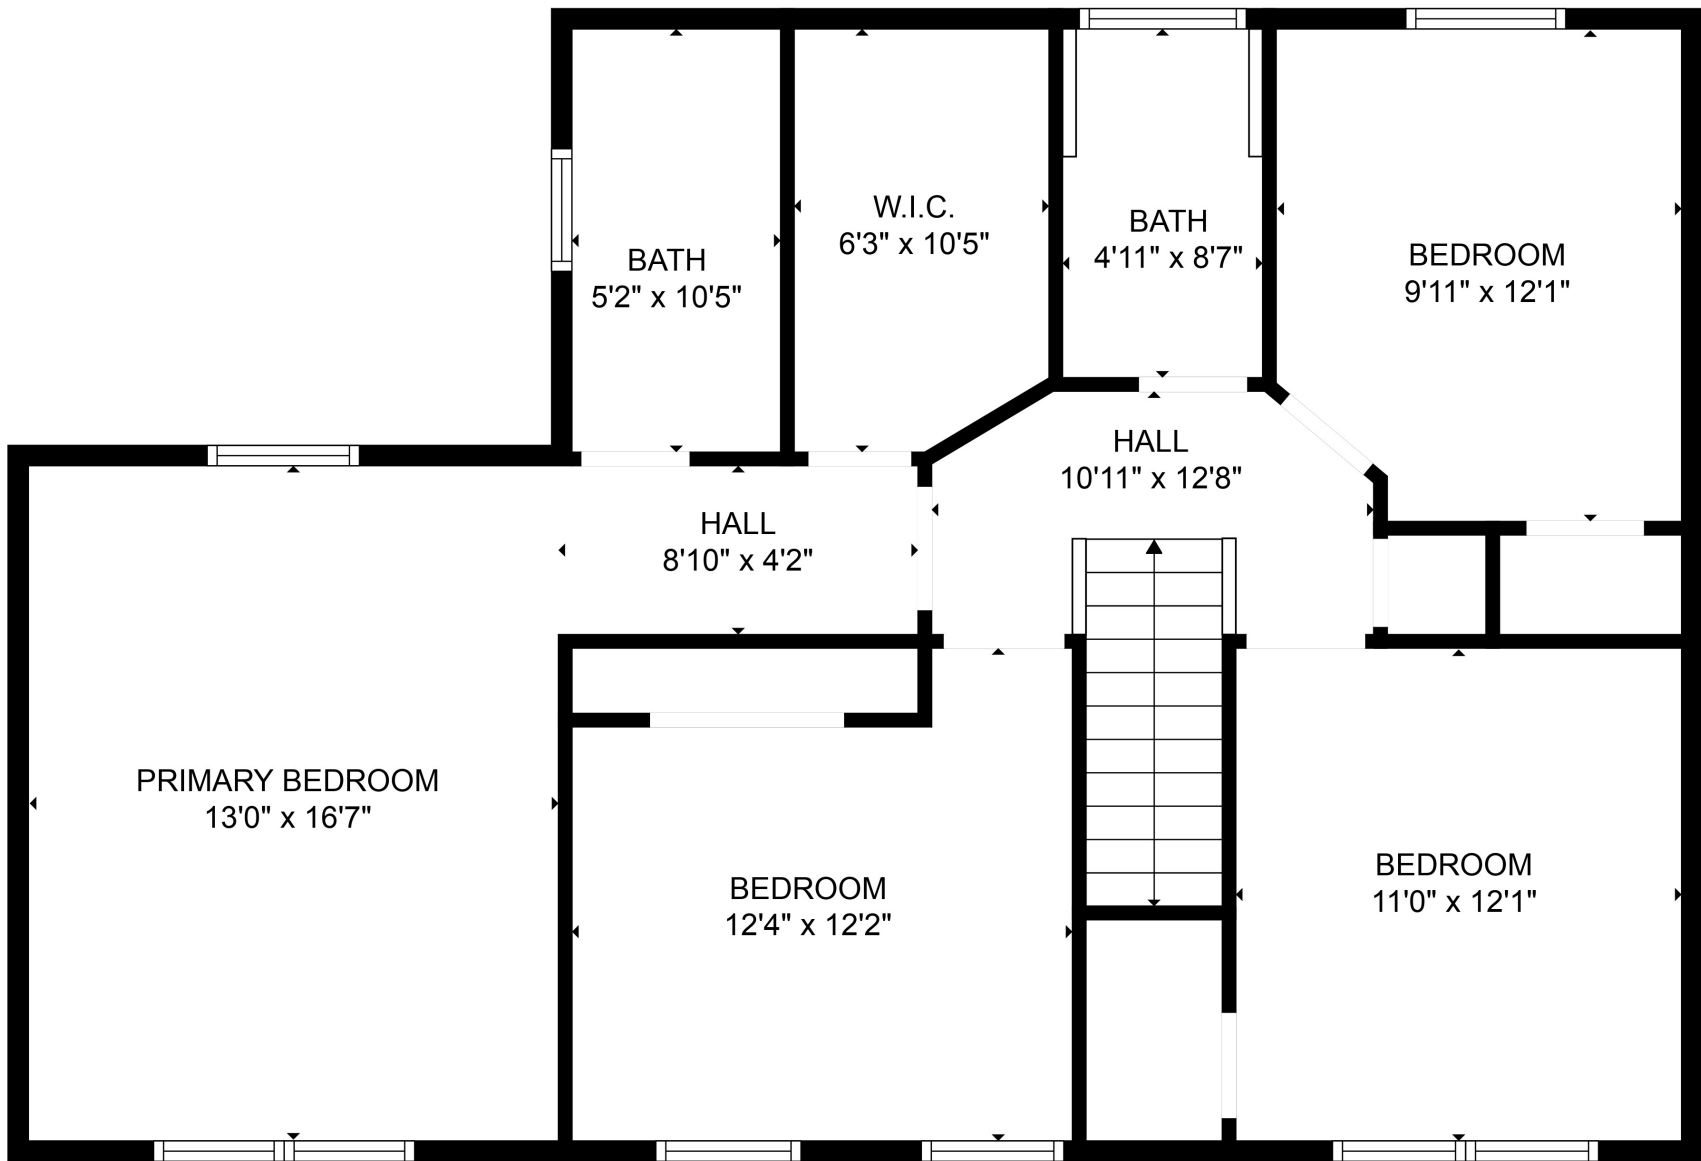

FLOOR 1

FLOOR 2

Total scanned area: 2351 sq. ft

SIZES AND DIMENSIONS ARE APPROXIMATE. ACTUAL MAY VARY.

Total scanned area: 2351 sq. ft

SIZES AND DIMENSIONS ARE APPROXIMATE. ACTUAL MAY VARY.

Total scanned area: 2351 sq. ft

SIZES AND DIMENSIONS ARE APPROXIMATE. ACTUAL MAY VARY.