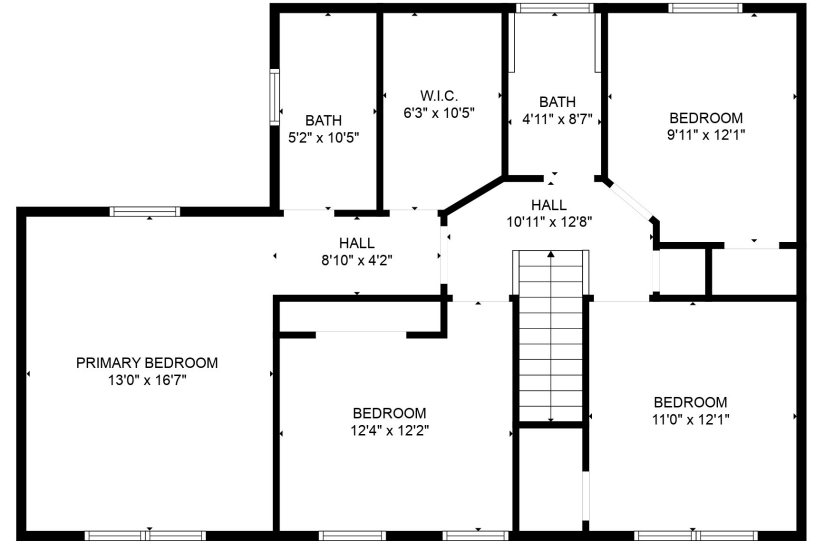

FLOOR 1

FLOOR 2

Total scanned area: 2351 sq. ft

SIZES AND DIMENSIONS ARE APPROXIMATE. ACTUAL MAY VARY.

Total scanned area: 2351 sq. ft

SIZES AND DIMENSIONS ARE APPROXIMATE. ACTUAL MAY VARY.

Total scanned area: 2351 sq. ft

SIZES AND DIMENSIONS ARE APPROXIMATE. ACTUAL MAY VARY.