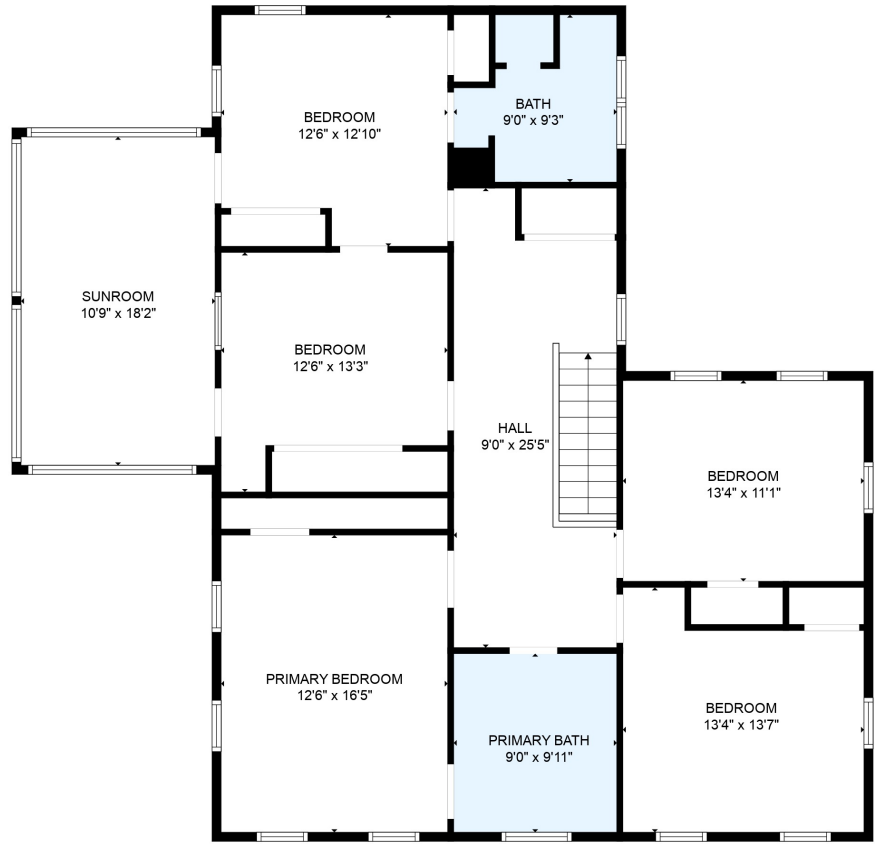

FLOOR 1

FLOOR 2

**TOTAL: 3079 sq. ft**  
 FLOOR 1: 1546 sq. ft, FLOOR 2: 1533 sq. ft

MEASUREMENTS ARE CALCULATED BY CUBICASA TECHNOLOGY. DEEMED HIGHLY RELIABLE BUT NOT GUARANTEED.

**TOTAL: 3079 sq. ft**  
FLOOR 1: 1546 sq. ft, FLOOR 2: 1533 sq. ft

MEASUREMENTS ARE CALCULATED BY CUBICASA TECHNOLOGY. DEEMED HIGHLY RELIABLE BUT NOT GUARANTEED.

**TOTAL: 3079 sq. ft**  
FLOOR 1: 1546 sq. ft, FLOOR 2: 1533 sq. ft

MEASUREMENTS ARE CALCULATED BY CUBICASA TECHNOLOGY, DEEMED HIGHLY RELIABLE BUT NOT GUARANTEED.