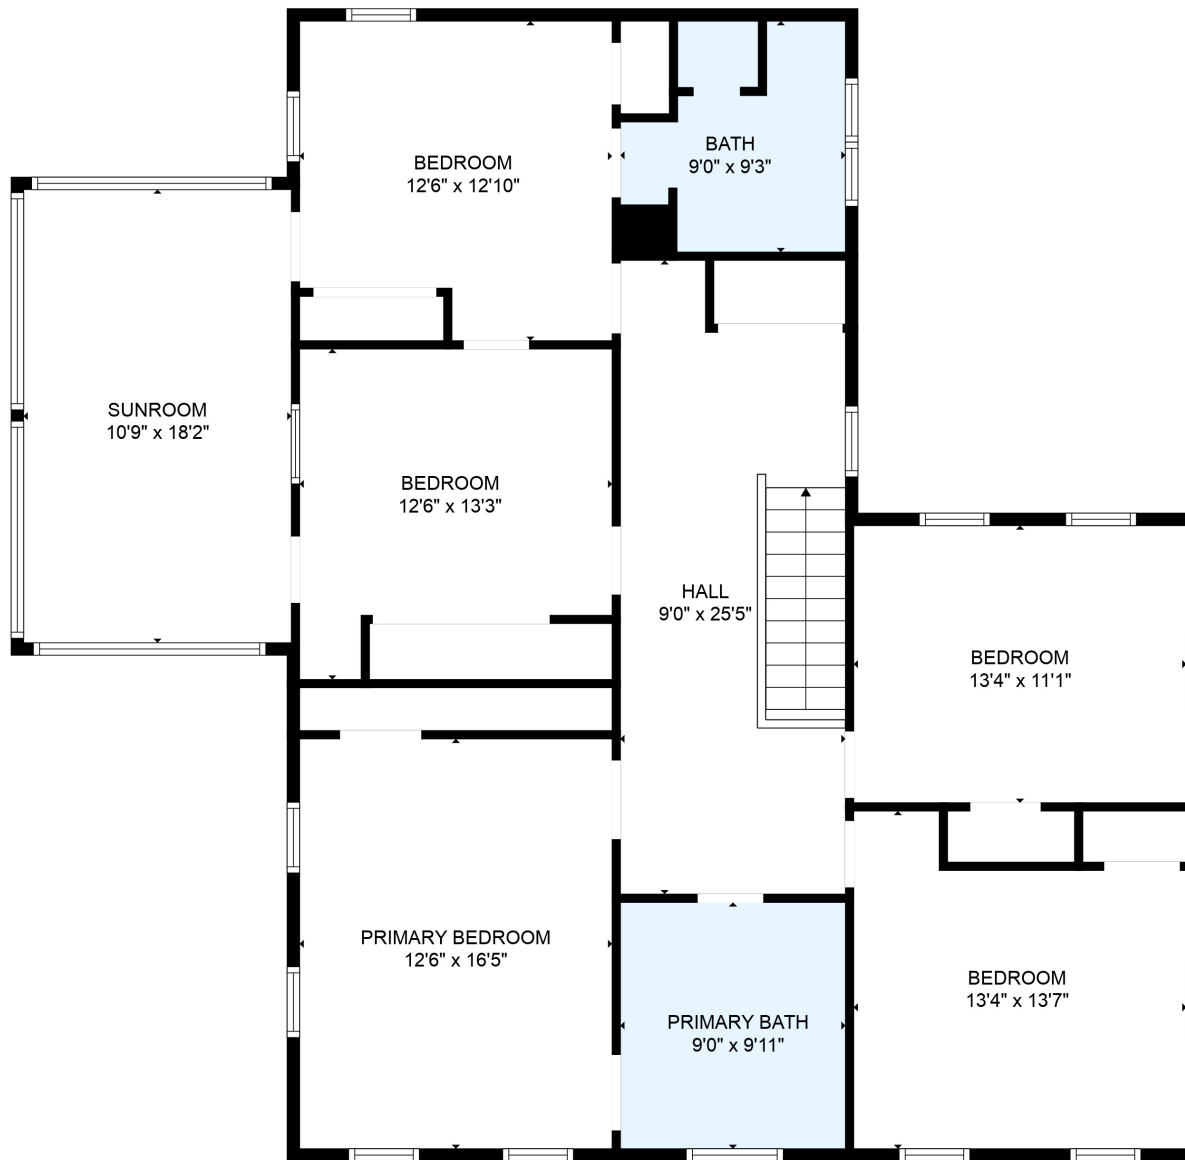

FLOOR 1

FLOOR 2

**TOTAL: 3079 sq. ft**  
 FLOOR 1: 1546 sq. ft, FLOOR 2: 1533 sq. ft

MEASUREMENTS ARE CALCULATED BY CUBICASA TECHNOLOGY. DEEMED HIGHLY RELIABLE BUT NOT GUARANTEED.

**TOTAL: 3079 sq. ft**  
FLOOR 1: 1546 sq. ft, FLOOR 2: 1533 sq. ft

MEASUREMENTS ARE CALCULATED BY CUBICASA TECHNOLOGY. DEEMED HIGHLY RELIABLE BUT NOT GUARANTEED.

**TOTAL: 3079 sq. ft**  
FLOOR 1: 1546 sq. ft, FLOOR 2: 1533 sq. ft

MEASUREMENTS ARE CALCULATED BY CUBICASA TECHNOLOGY, DEEMED HIGHLY RELIABLE BUT NOT GUARANTEED.