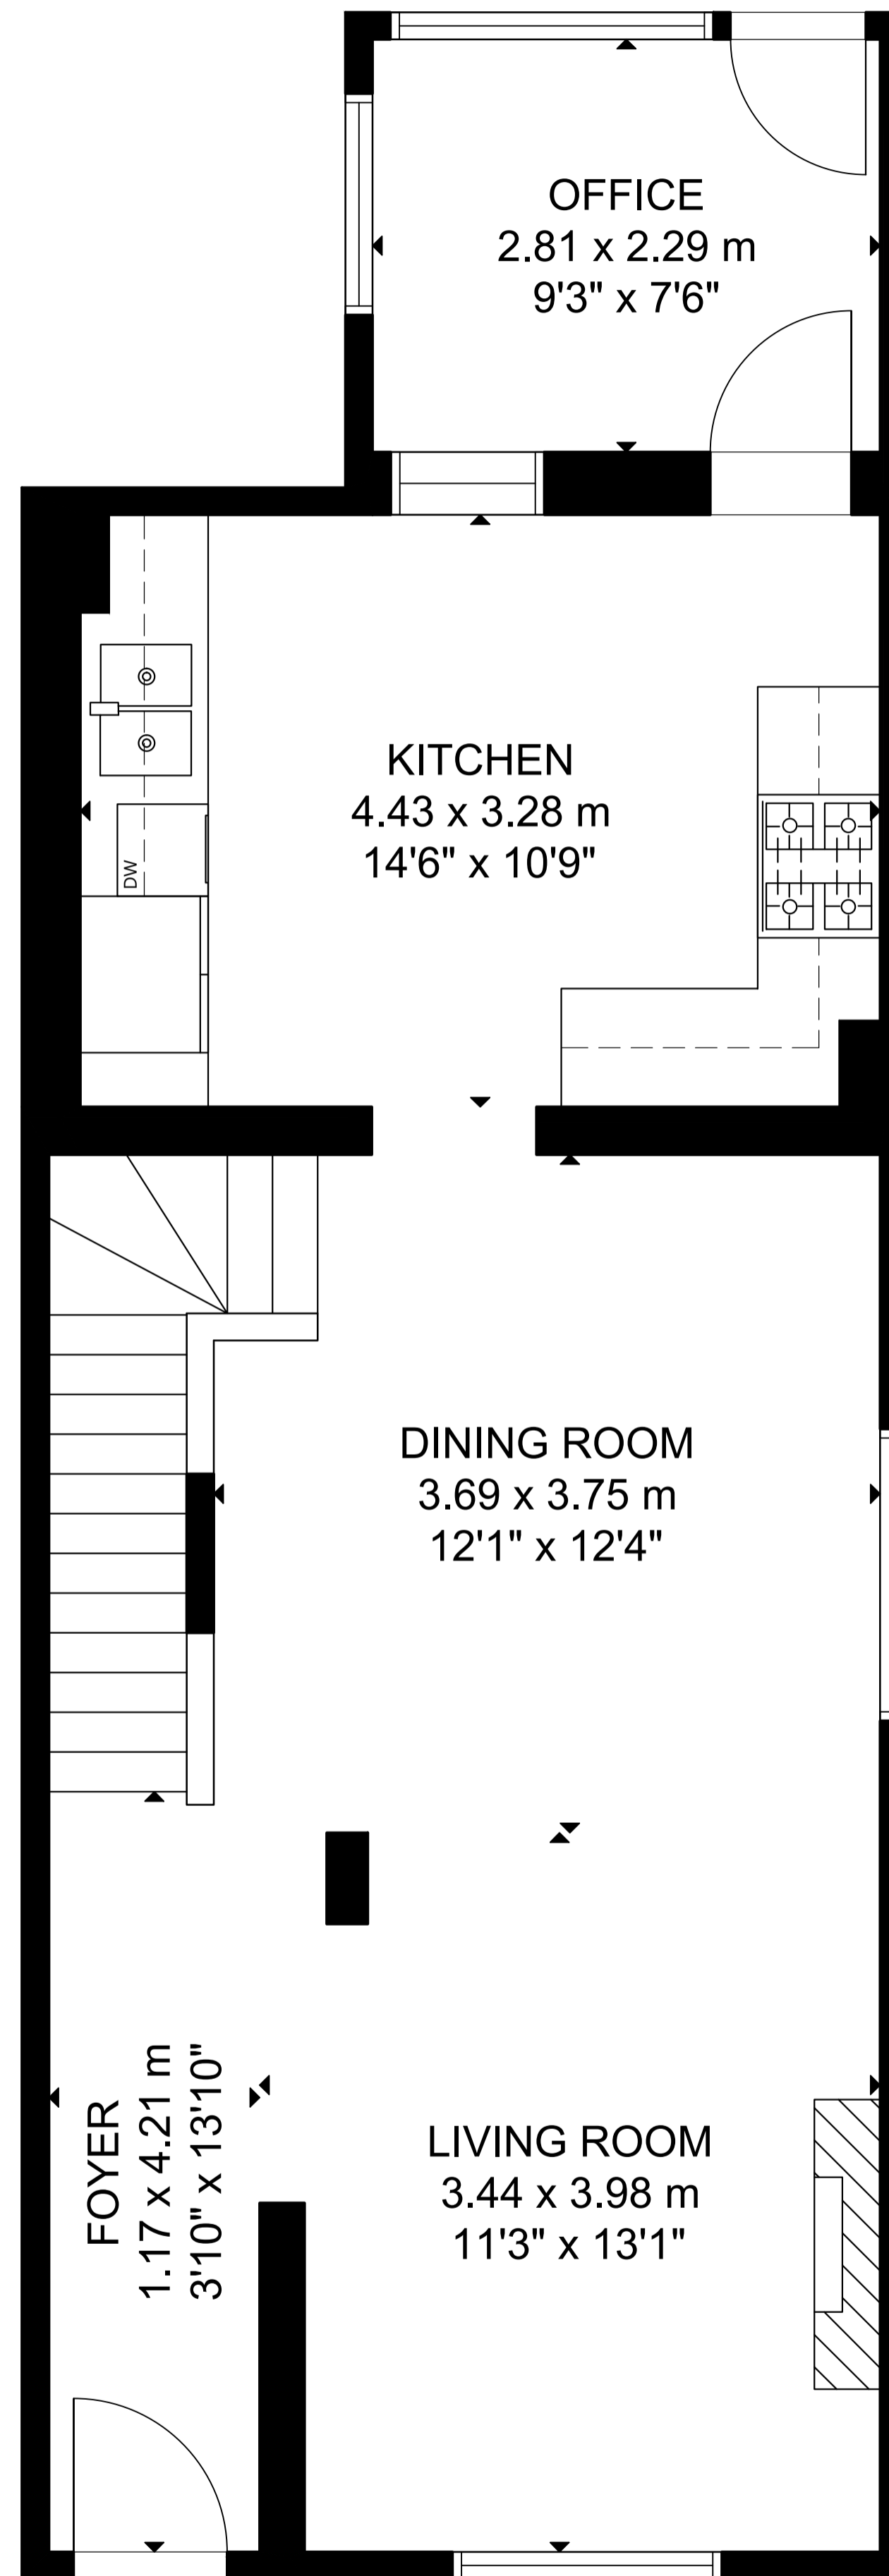

148 Monarch Park Avenue

LOWER LEVEL

MAIN FLOOR

SECOND FLOOR

GROSS INTERNAL AREA
 LOWER LEVEL: 43 m²/464 sq ft, MAIN FLOOR: 59 m²/632 sq ft
 SECOND FLOOR: 55 m²/594 sq ft
 TOTAL: 157 m²/1,690 sq ft
 SIZE AND DIMENSIONS ARE APPROXIMATE, ACTUAL MAY VARY.