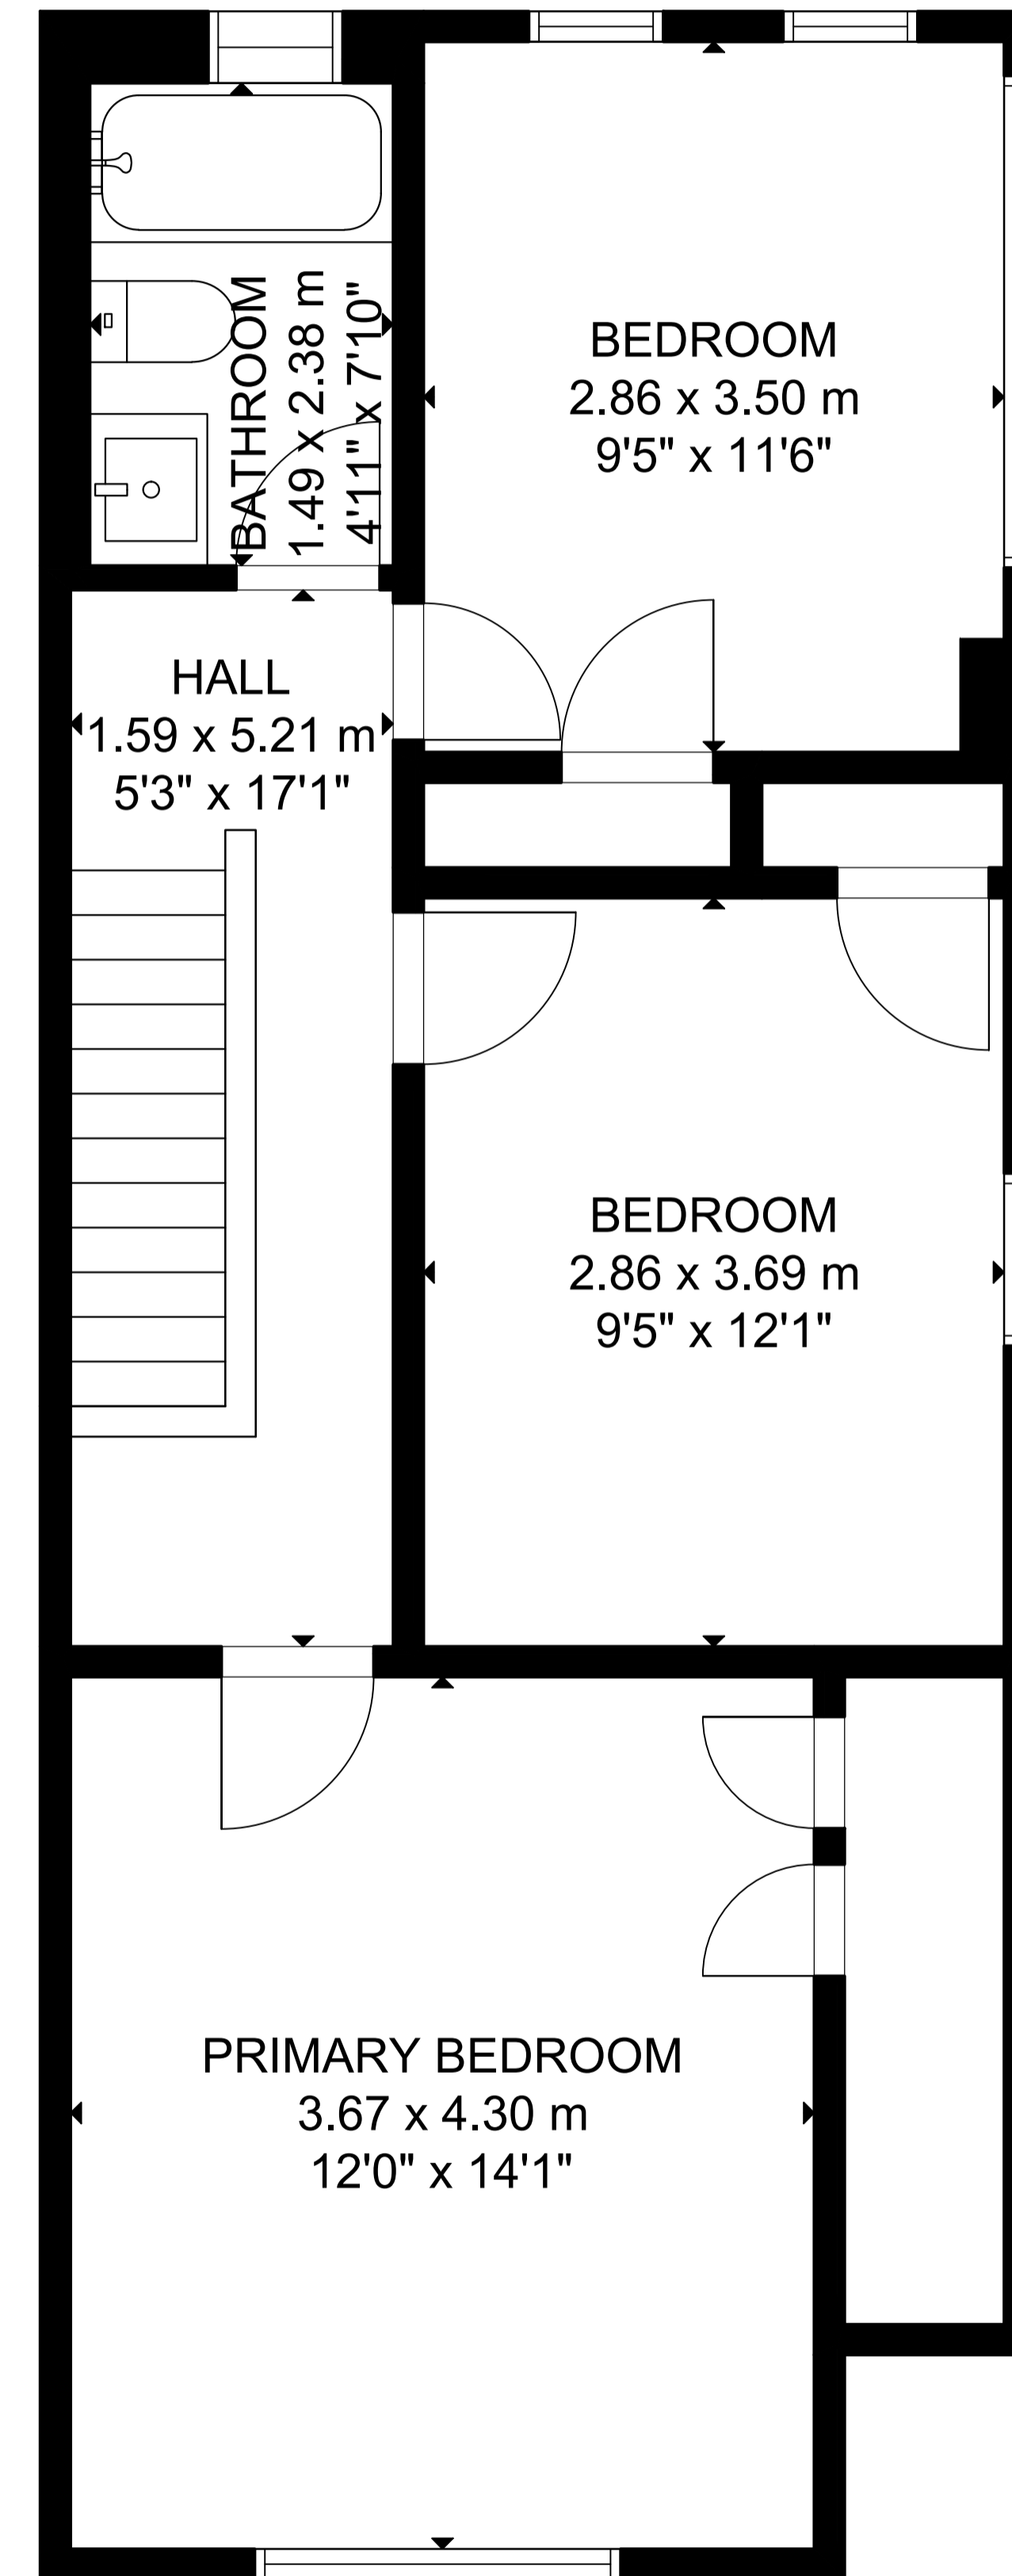

148 Monarch Park Avenue

LOWER LEVEL

MAIN FLOOR

SECOND FLOOR

GROSS INTERNAL AREA
 LOWER LEVEL: 43 m²/464 sq ft, MAIN FLOOR: 59 m²/632 sq ft
 SECOND FLOOR: 55 m²/594 sq ft
 TOTAL: 157 m²/1,690 sq ft
 SIZE AND DIMENSIONS ARE APPROXIMATE, ACTUAL MAY VARY.