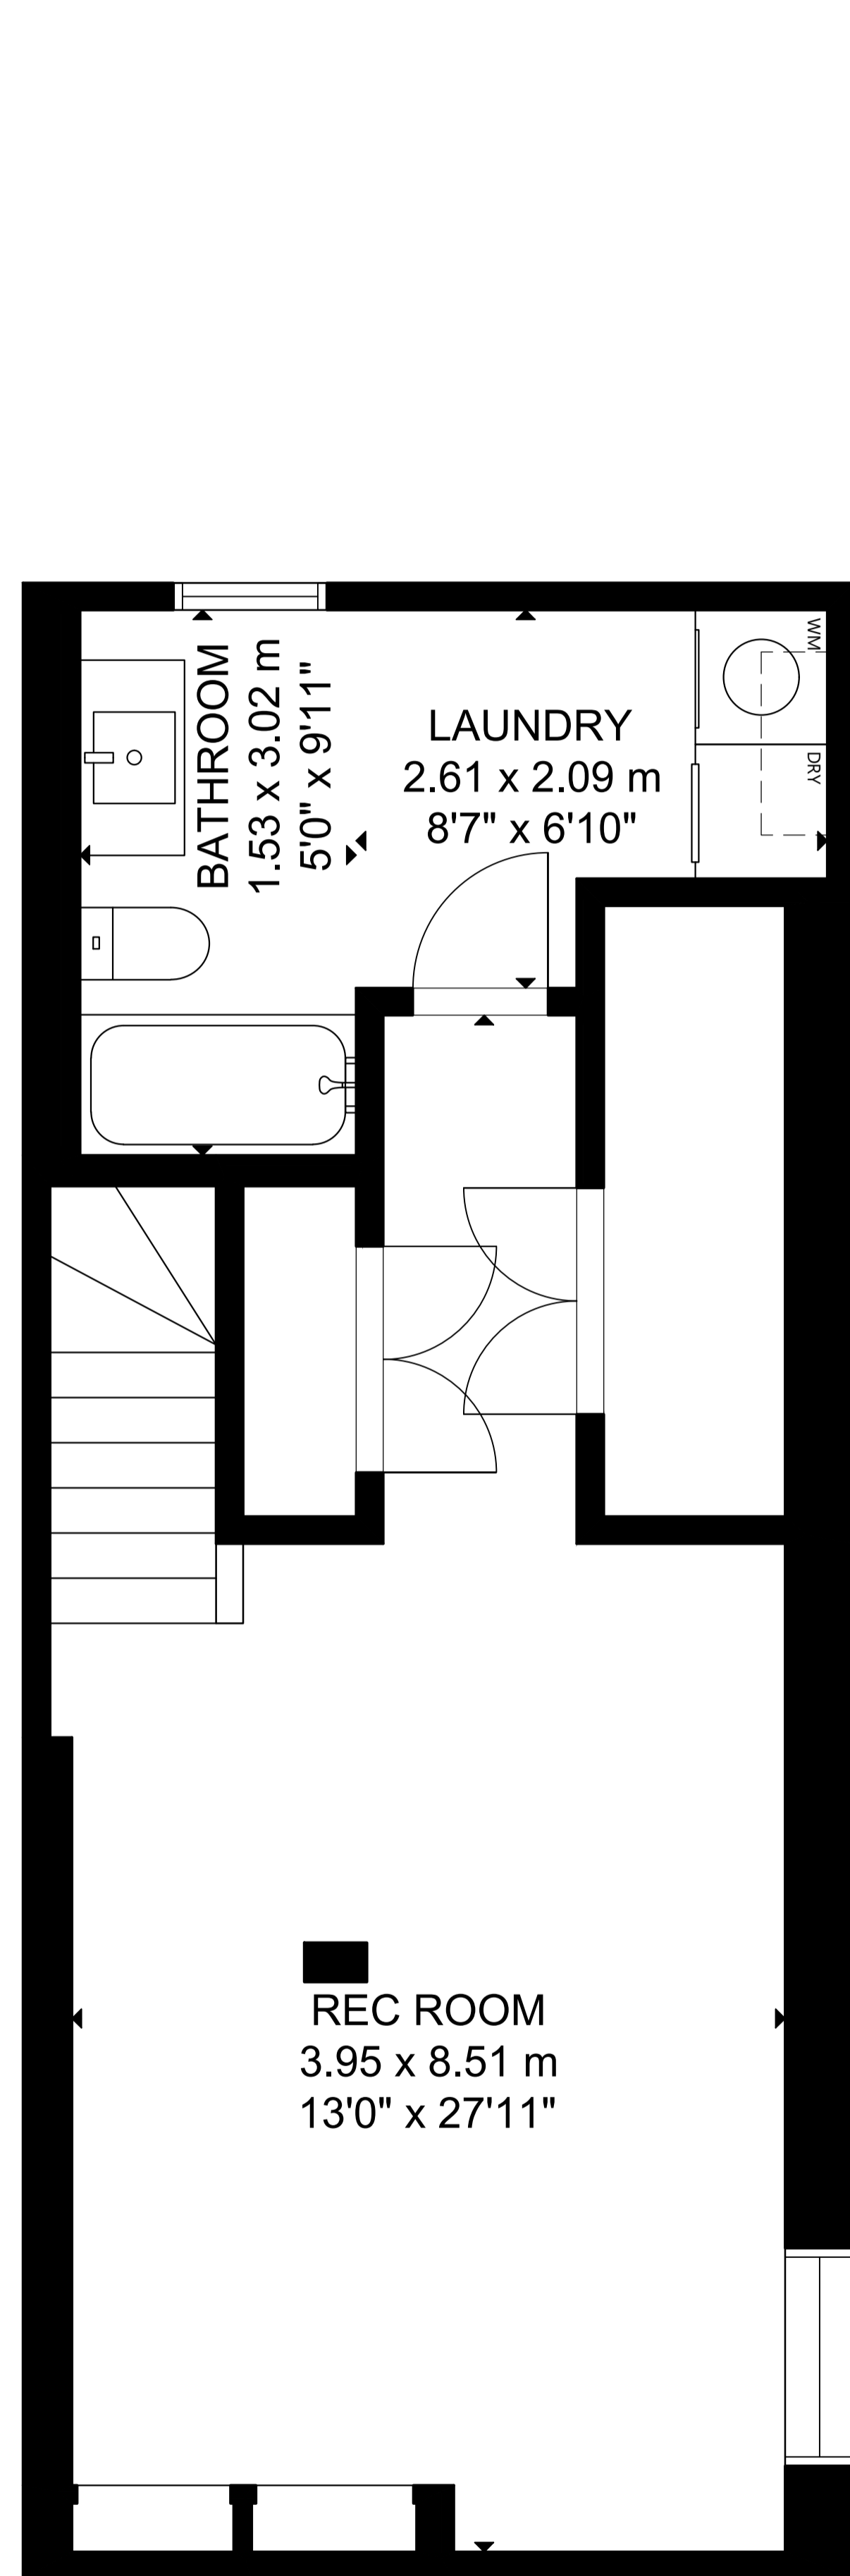

148 Monarch Park Avenue

LOWER LEVEL

MAIN FLOOR

SECOND FLOOR

GROSS INTERNAL AREA
 LOWER LEVEL: 43 m²/464 sq ft, MAIN FLOOR: 59 m²/632 sq ft
 SECOND FLOOR: 55 m²/594 sq ft
 TOTAL: 157 m²/1,690 sq ft
 SIZE AND DIMENSIONS ARE APPROXIMATE, ACTUAL MAY VARY.