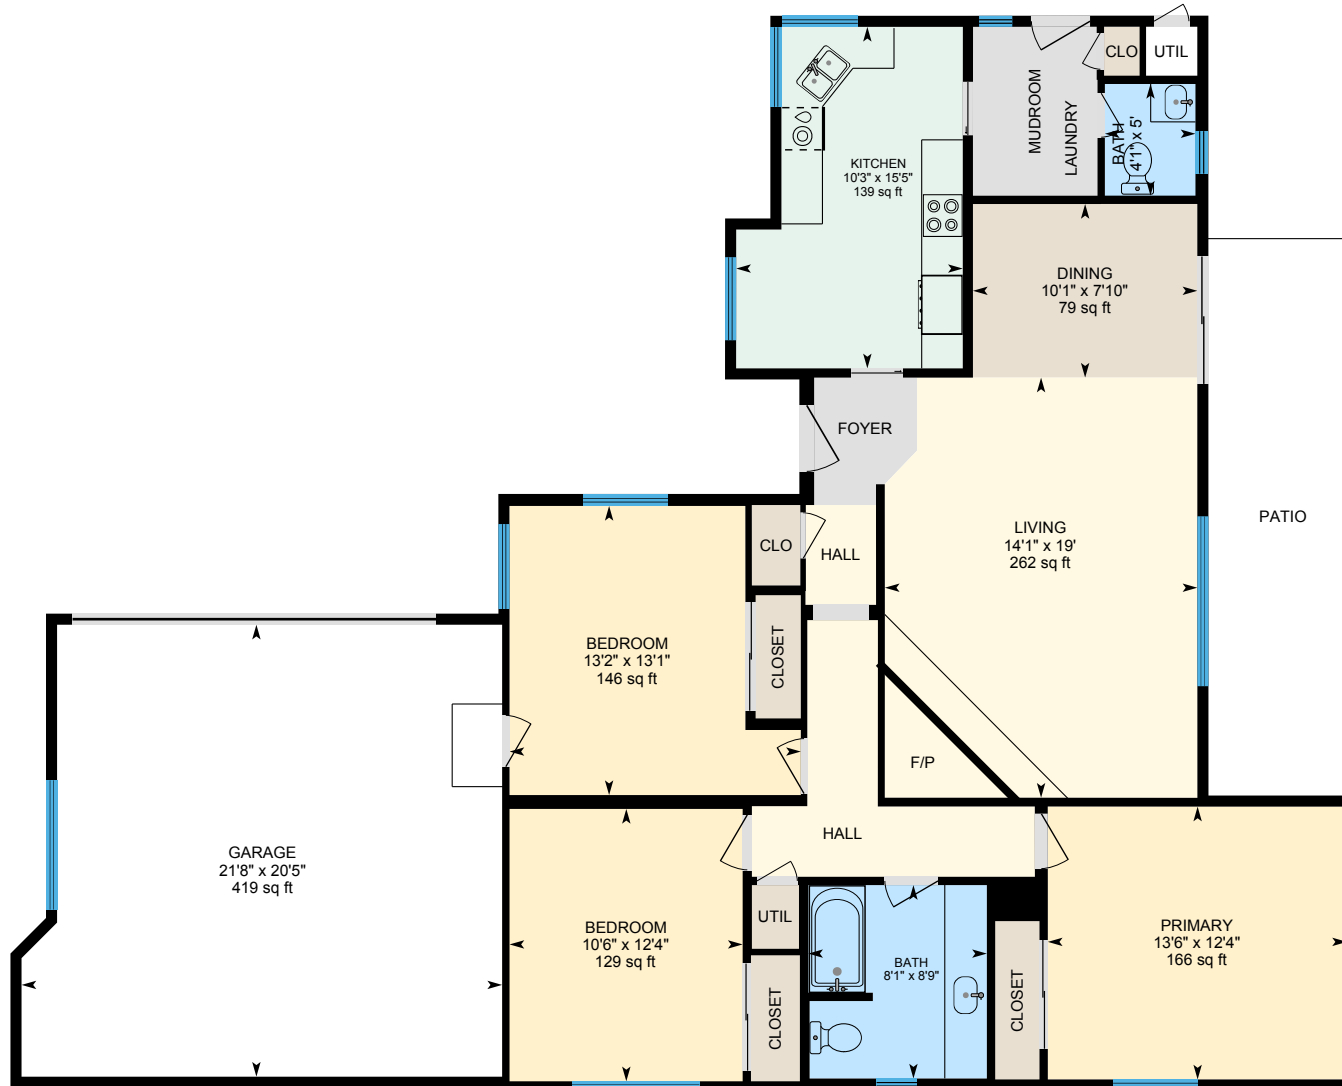

1226 Chehalem Dr, Modesto, CA

Main Floor Finished Area 1374.45 sq ft
Unfinished Area 459.33 sq ft

PREPARED: 2024/01/09