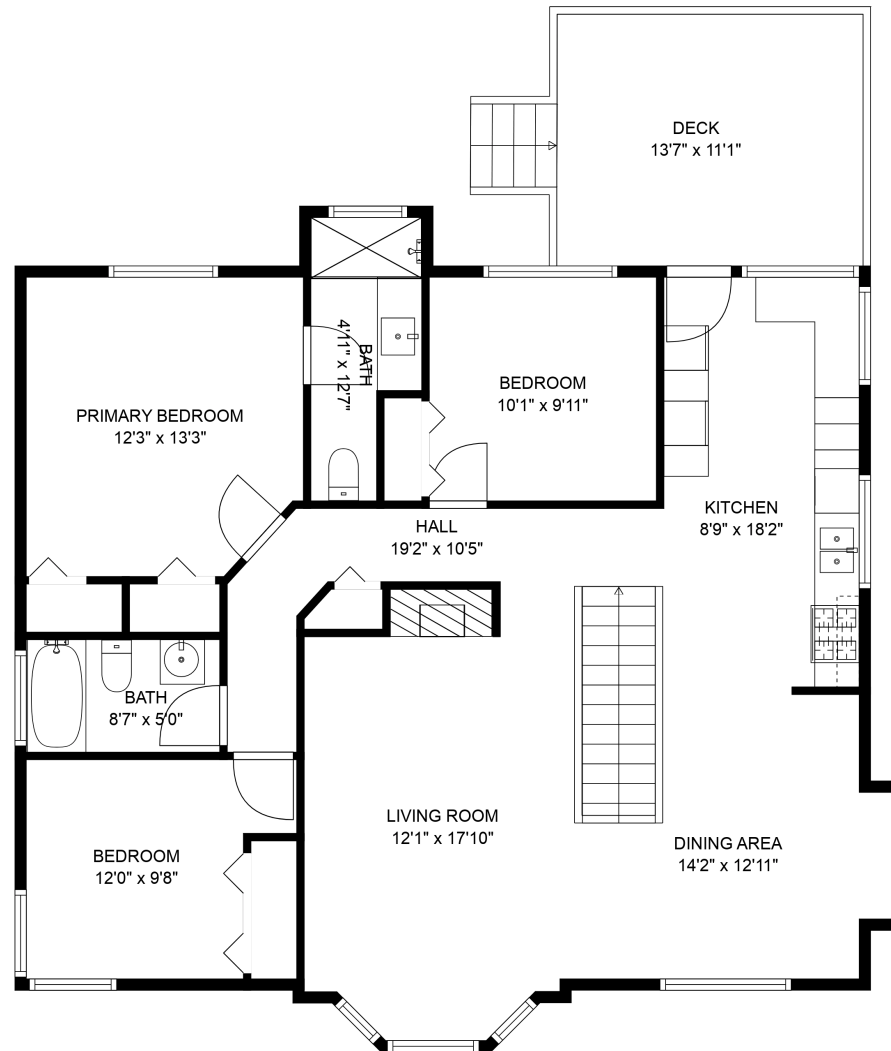

604.328.8000
admin@karanguyen.com

8102 Knight Ave

Kara Nguyen
604-328-8000
kara@karanguyen.com

FLOOR 1

FLOOR 2

Estimated Areas:

Main Floor: 1281 sq. ft
Below Main: 1035 sq. ft
Total: 2316 Sq. Ft

604.328.8000
admin@karanguyen.com

8102 Knight Ave

Kara Nguyen
604-328-8000
kara@karanguyen.com

Estimated Areas:

Main Floor: 1281 sq. ft

Below Main: 1035 sq. ft

Total: 2316 Sq. Ft

Measurements and plans provided by:
SPOTLIGHT MEDIA

E&O Insured. For advertising purposes only. Not intended for architectural or construction use. Floorplan and measurements are approximate within +/- 2% tolerance.

604.328.8000
admin@karanguyen.com

8102 Knight Ave

Kara Nguyen
604-328-8000
kara@karanguyen.com

Estimated Areas:

Main Floor: 1281 sq. ft
Below Main: 1035 sq. ft
Total: 2316 Sq. Ft