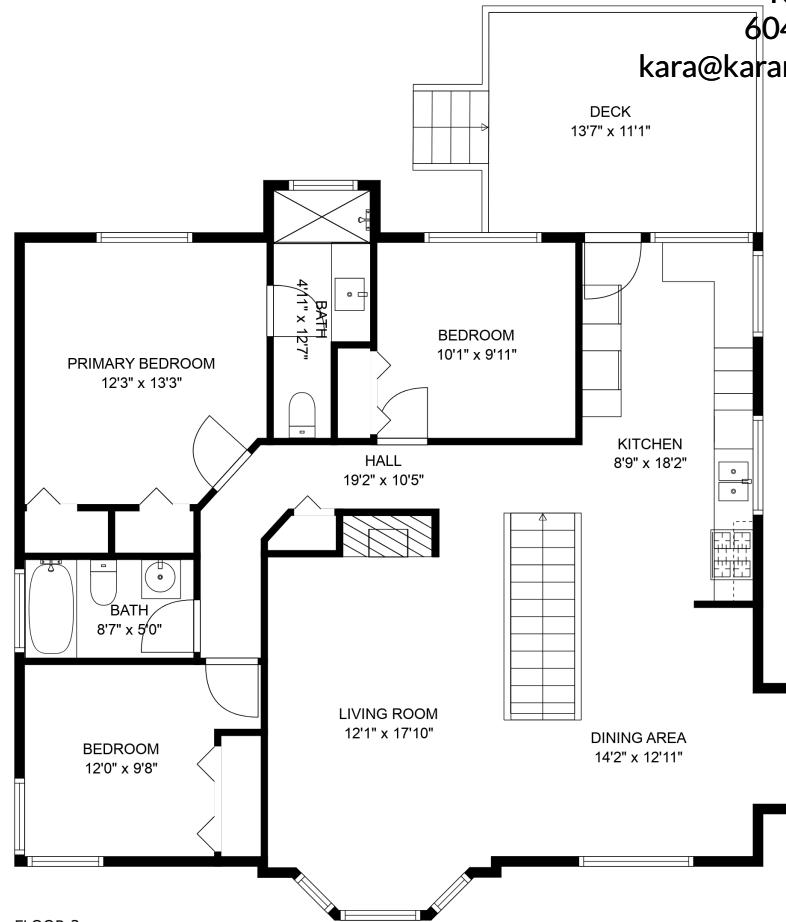

604.328.8000
admin@karanguyen.com

8102 Knight Ave

Kara Nguyen
604-328-8000
kara@karanguyen.com

FLOOR 1

FLOOR 2

Estimated Areas:

Main Floor: 1281 sq. ft
Below Main: 1035 sq. ft
Total: 2316 Sq. Ft

604.328.8000
admin@karanguyen.com

8102 Knight Ave

Kara Nguyen
604-328-8000
kara@karanguyen.com

Estimated Areas:

Main Floor: 1281 sq. ft

Below Main: 1035 sq. ft

Total: 2316 Sq. Ft

Measurements and plans provided by:
SPOTLIGHT MEDIA

E&O Insured. For advertising purposes only. Not intended for architectural or construction use. Floorplan and measurements are approximate within +/- 2% tolerance.

604.328.8000
admin@karanguyen.com

8102 Knight Ave

Kara Nguyen
604-328-8000
kara@karanguyen.com

Estimated Areas:

Main Floor: 1281 sq. ft
Below Main: 1035 sq. ft
Total: 2316 Sq. Ft