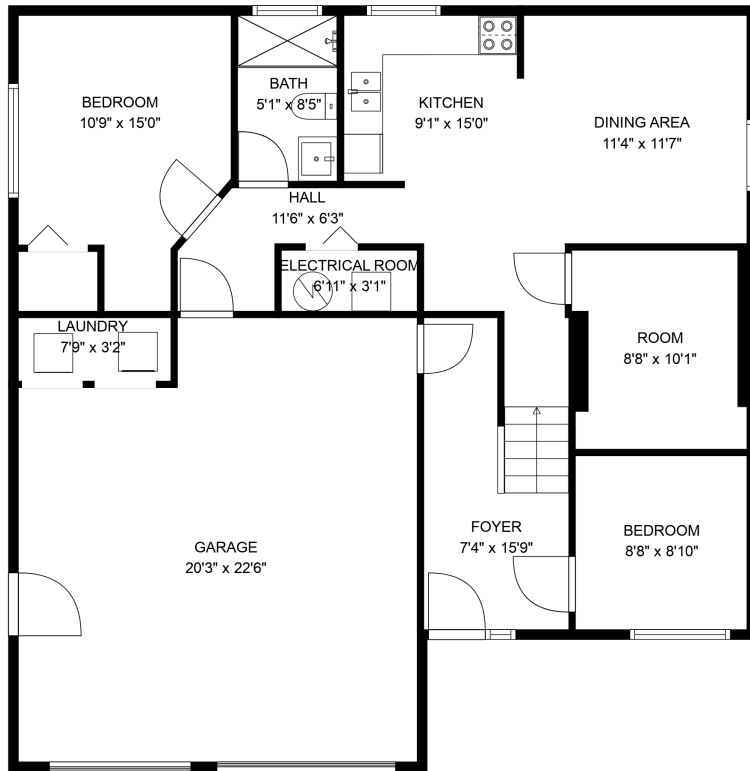

604.328.8000
admin@karanguyen.com

8102 Knight Ave

Kara Nguyen
604-328-8000
kara@karanguyen.com

FLOOR 1

FLOOR 2

Estimated Areas:

Main Floor: 1281 sq. ft
Below Main: 1035 sq. ft
Total: 2316 Sq. Ft

604.328.8000
admin@karanguyen.com

8102 Knight Ave

Kara Nguyen
604-328-8000
kara@karanguyen.com

Estimated Areas:

Main Floor: 1281 sq. ft

Below Main: 1035 sq. ft

Total: 2316 Sq. Ft

Measurements and plans provided by:
SPOTLIGHT MEDIA

E&O Insured. For advertising purposes only. Not intended for architectural or construction use. Floorplan and measurements are approximate within +/- 2% tolerance.

604.328.8000
admin@karanguyen.com

8102 Knight Ave

Kara Nguyen
604-328-8000
kara@karanguyen.com

Estimated Areas:

Main Floor: 1281 sq. ft
Below Main: 1035 sq. ft
Total: 2316 Sq. Ft