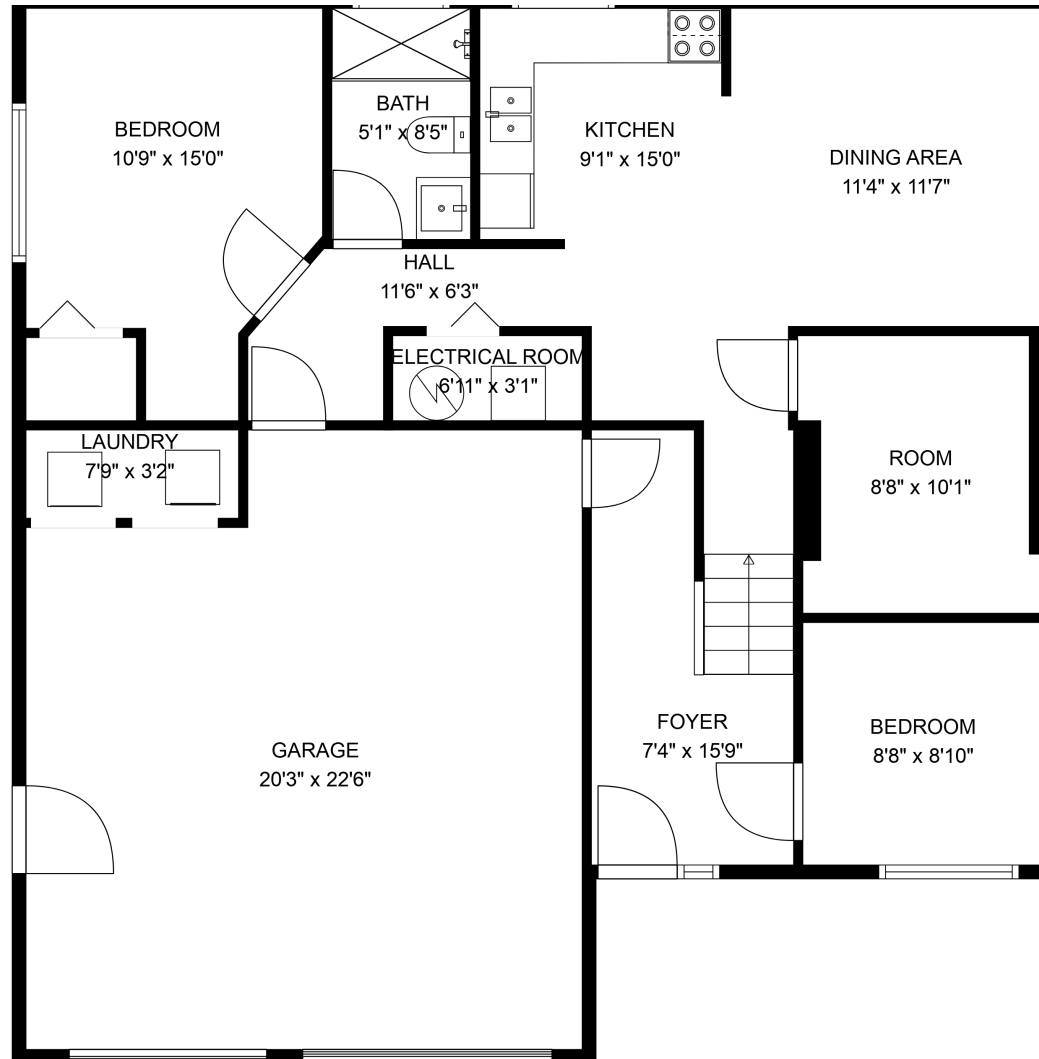

604.328.8000
admin@karanguyen.com

8102 Knight Ave

Kara Nguyen
604-328-8000
kara@karanguyen.com

FLOOR 1

FLOOR 2

Estimated Areas:

Main Floor: 1281 sq. ft
Below Main: 1035 sq. ft
Total: 2316 Sq. Ft

604.328.8000
admin@karanguyen.com

8102 Knight Ave

Kara Nguyen
604-328-8000
kara@karanguyen.com

Estimated Areas:

Main Floor: 1281 sq. ft

Below Main: 1035 sq. ft

Total: 2316 Sq. Ft

Measurements and plans provided by:
SPOTLIGHT MEDIA

E&O Insured. For advertising purposes only. Not intended for architectural or construction use. Floorplan and measurements are approximate within +/- 2% tolerance.

604.328.8000
admin@karanguyen.com

8102 Knight Ave

Kara Nguyen
604-328-8000
kara@karanguyen.com

Estimated Areas:

Main Floor: 1281 sq. ft
Below Main: 1035 sq. ft
Total: 2316 Sq. Ft