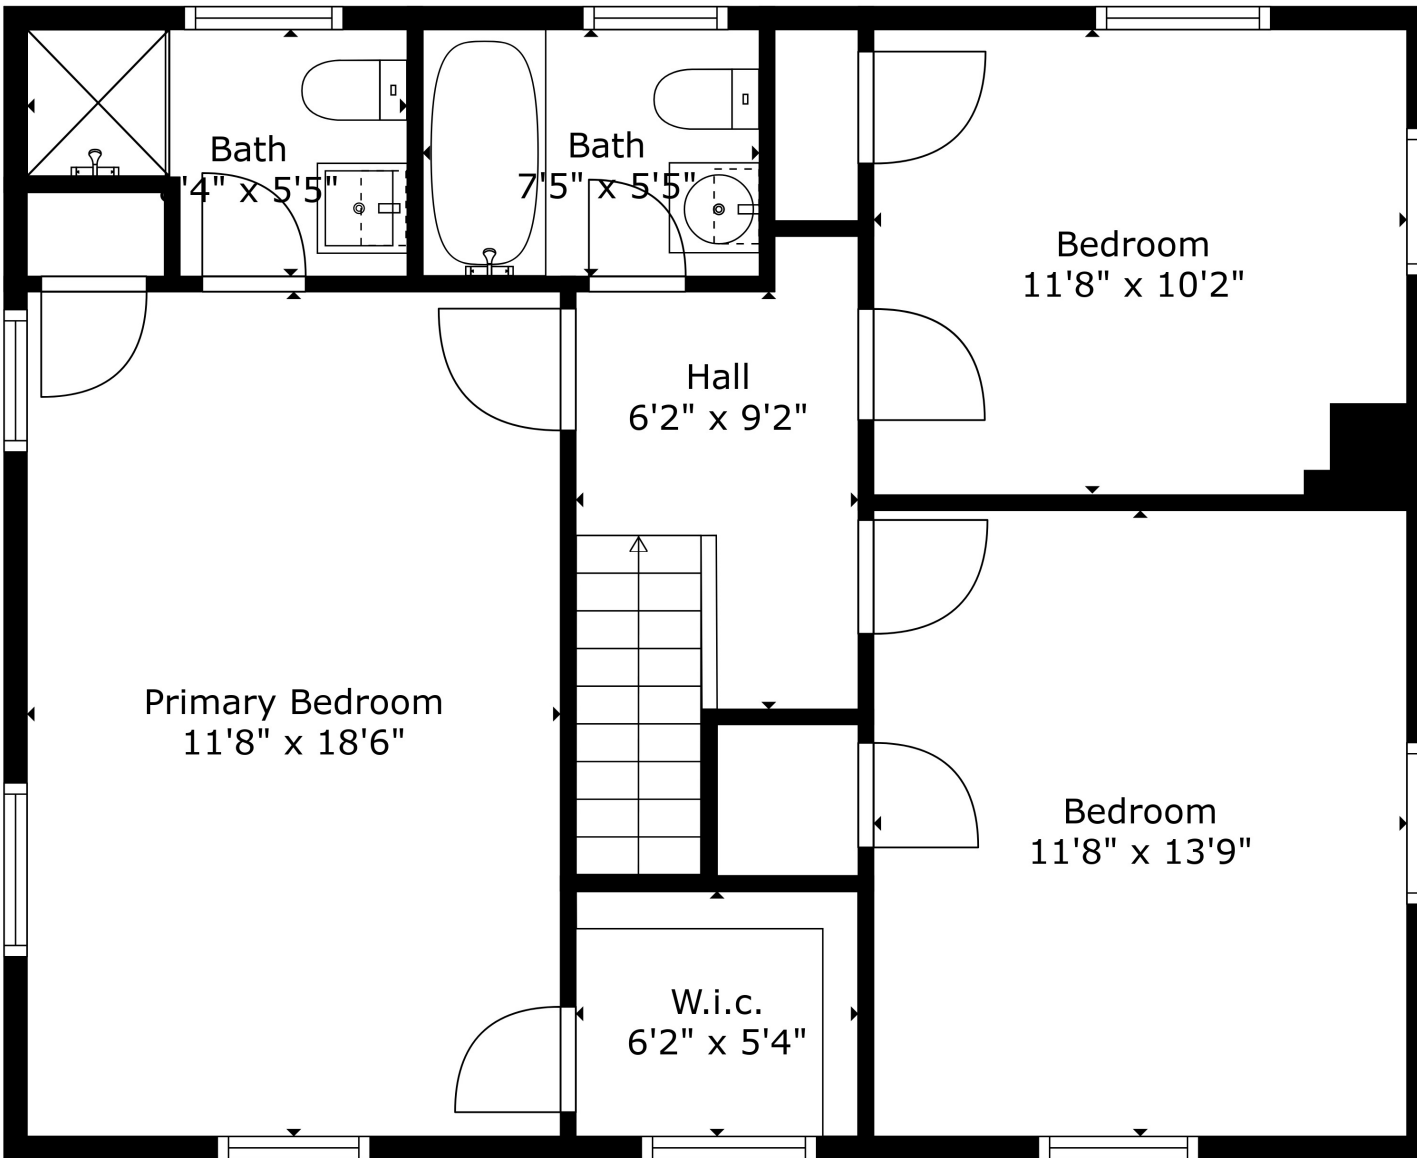

Floor 1

Floor 2

**TOTAL: 1466 sq. ft**  
 FLOOR 1: 733 sq. ft, FLOOR 2: 733 sq. ft  
 EXCLUDED AREAS: SCREENED PORCH: 38 sq. ft

Measurements Deemed Highly Reliable But Not Guaranteed. Measured By Cubicasa Tech.

**TOTAL: 1466 sq. ft**

FLOOR 1: 733 sq. ft, FLOOR 2: 733 sq. ft

EXCLUDED AREAS: SCREENED PORCH: 38 sq. ft

Measurements Deemed Highly Reliable But Not Guaranteed. Measured By Cubicasa Tech.

**TOTAL: 1466 sq. ft**

FLOOR 1: 733 sq. ft, FLOOR 2: 733 sq. ft

EXCLUDED AREAS: SCREENED PORCH: 38 sq. ft

Measurements Deemed Highly Reliable But Not Guaranteed. Measured By Cubicasa Tech.