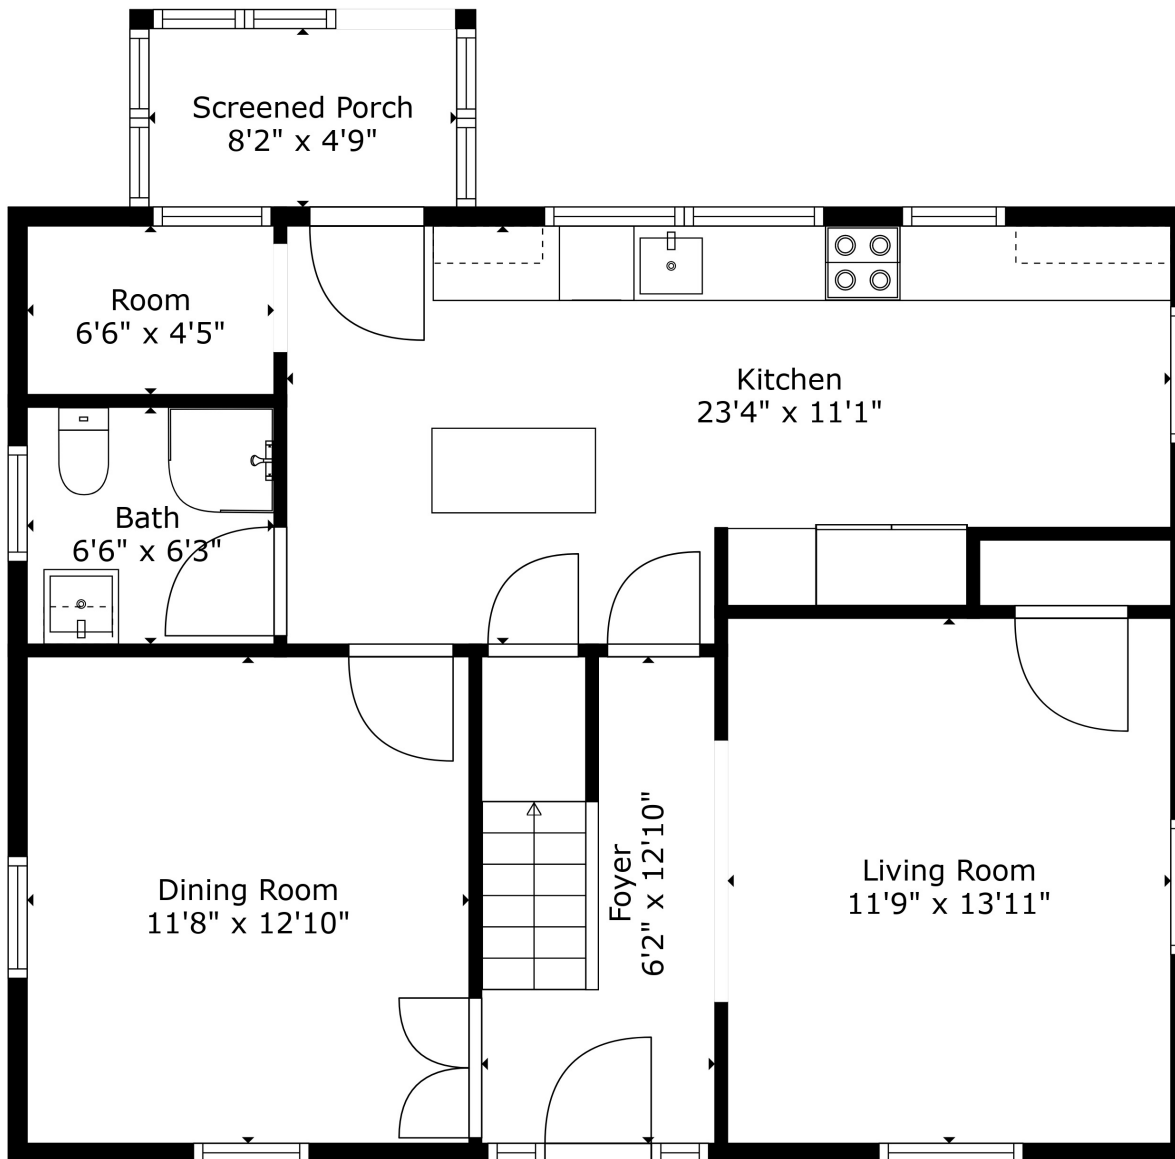

Floor 1

Floor 2

**TOTAL: 1466 sq. ft**  
 FLOOR 1: 733 sq. ft, FLOOR 2: 733 sq. ft  
 EXCLUDED AREAS: SCREENED PORCH: 38 sq. ft

Measurements Deemed Highly Reliable But Not Guaranteed. Measured By Cubicasa Tech.

**TOTAL: 1466 sq. ft**

FLOOR 1: 733 sq. ft, FLOOR 2: 733 sq. ft

EXCLUDED AREAS: SCREENED PORCH: 38 sq. ft

Measurements Deemed Highly Reliable But Not Guaranteed. Measured By Cubicasa Tech.

**TOTAL: 1466 sq. ft**

FLOOR 1: 733 sq. ft, FLOOR 2: 733 sq. ft

EXCLUDED AREAS: SCREENED PORCH: 38 sq. ft

Measurements Deemed Highly Reliable But Not Guaranteed. Measured By Cubicasa Tech.