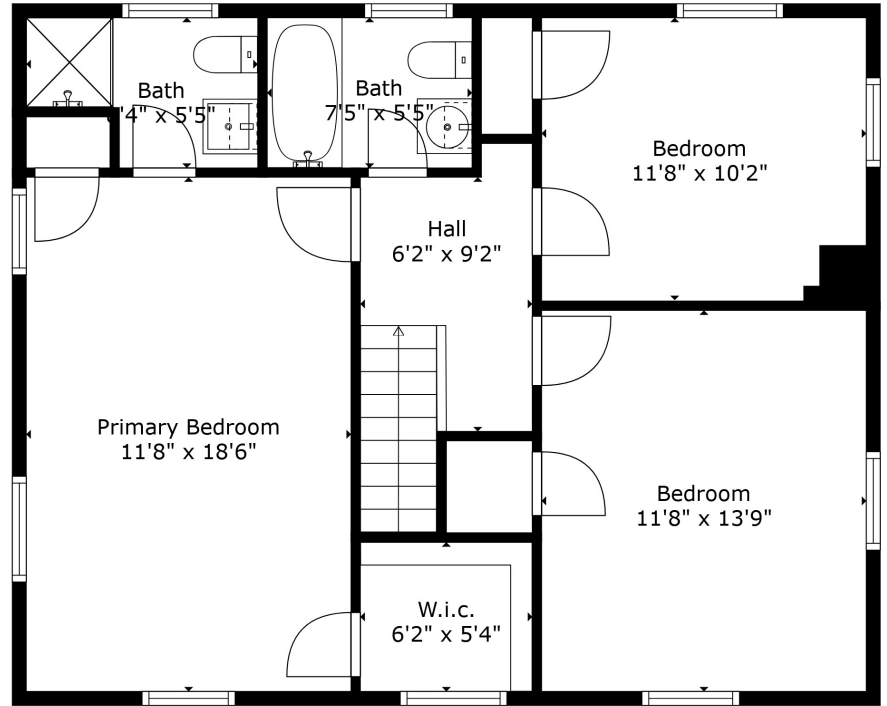

Floor 1

Floor 2

**TOTAL: 1466 sq. ft**  
 FLOOR 1: 733 sq. ft, FLOOR 2: 733 sq. ft  
 EXCLUDED AREAS: SCREENED PORCH: 38 sq. ft

Measurements Deemed Highly Reliable But Not Guaranteed. Measured By Cubicasa Tech.

**TOTAL: 1466 sq. ft**

FLOOR 1: 733 sq. ft, FLOOR 2: 733 sq. ft

EXCLUDED AREAS: SCREENED PORCH: 38 sq. ft

Measurements Deemed Highly Reliable But Not Guaranteed. Measured By Cubicasa Tech.

**TOTAL: 1466 sq. ft**

FLOOR 1: 733 sq. ft, FLOOR 2: 733 sq. ft

EXCLUDED AREAS: SCREENED PORCH: 38 sq. ft

Measurements Deemed Highly Reliable But Not Guaranteed. Measured By Cubicasa Tech.