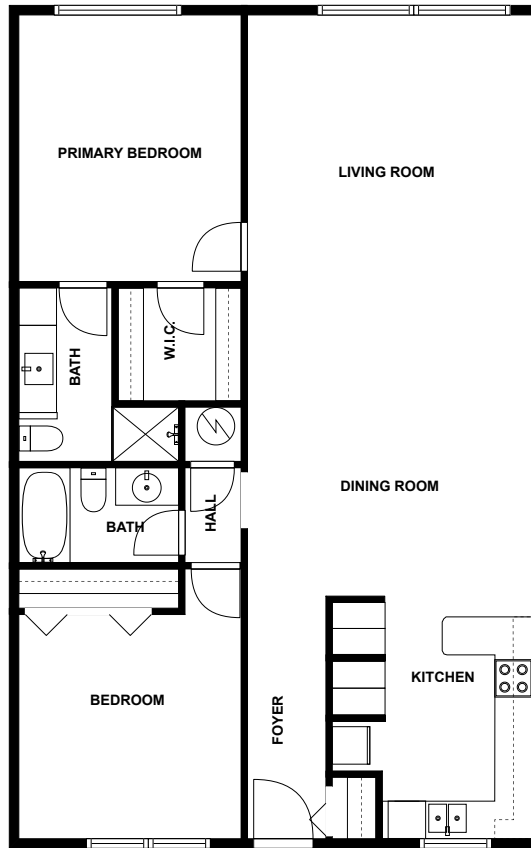

Home report

B Avenue 12400 222
Seminole

Highlights

1 Kitchen

1 Living room

2 Bedroom

2 Bath

10 Doors

Bay Pines VA Hospital Helipad, 2.8 mi

Floor plan

fvm

SIZES AND DIMENSIONS ARE APPROXIMATE, ACTUAL MAY VARY.

Appendix 1: Data sheet

Bedroom - 2	Bedroom - Master - 1	Hall - 1
Bath - 2	Closet - 1	Closet - WalkIn - 1
Kitchen - 1	Entry - 1	Entry - Foyer - 1
Dining - 1	LivingRoom - 1	