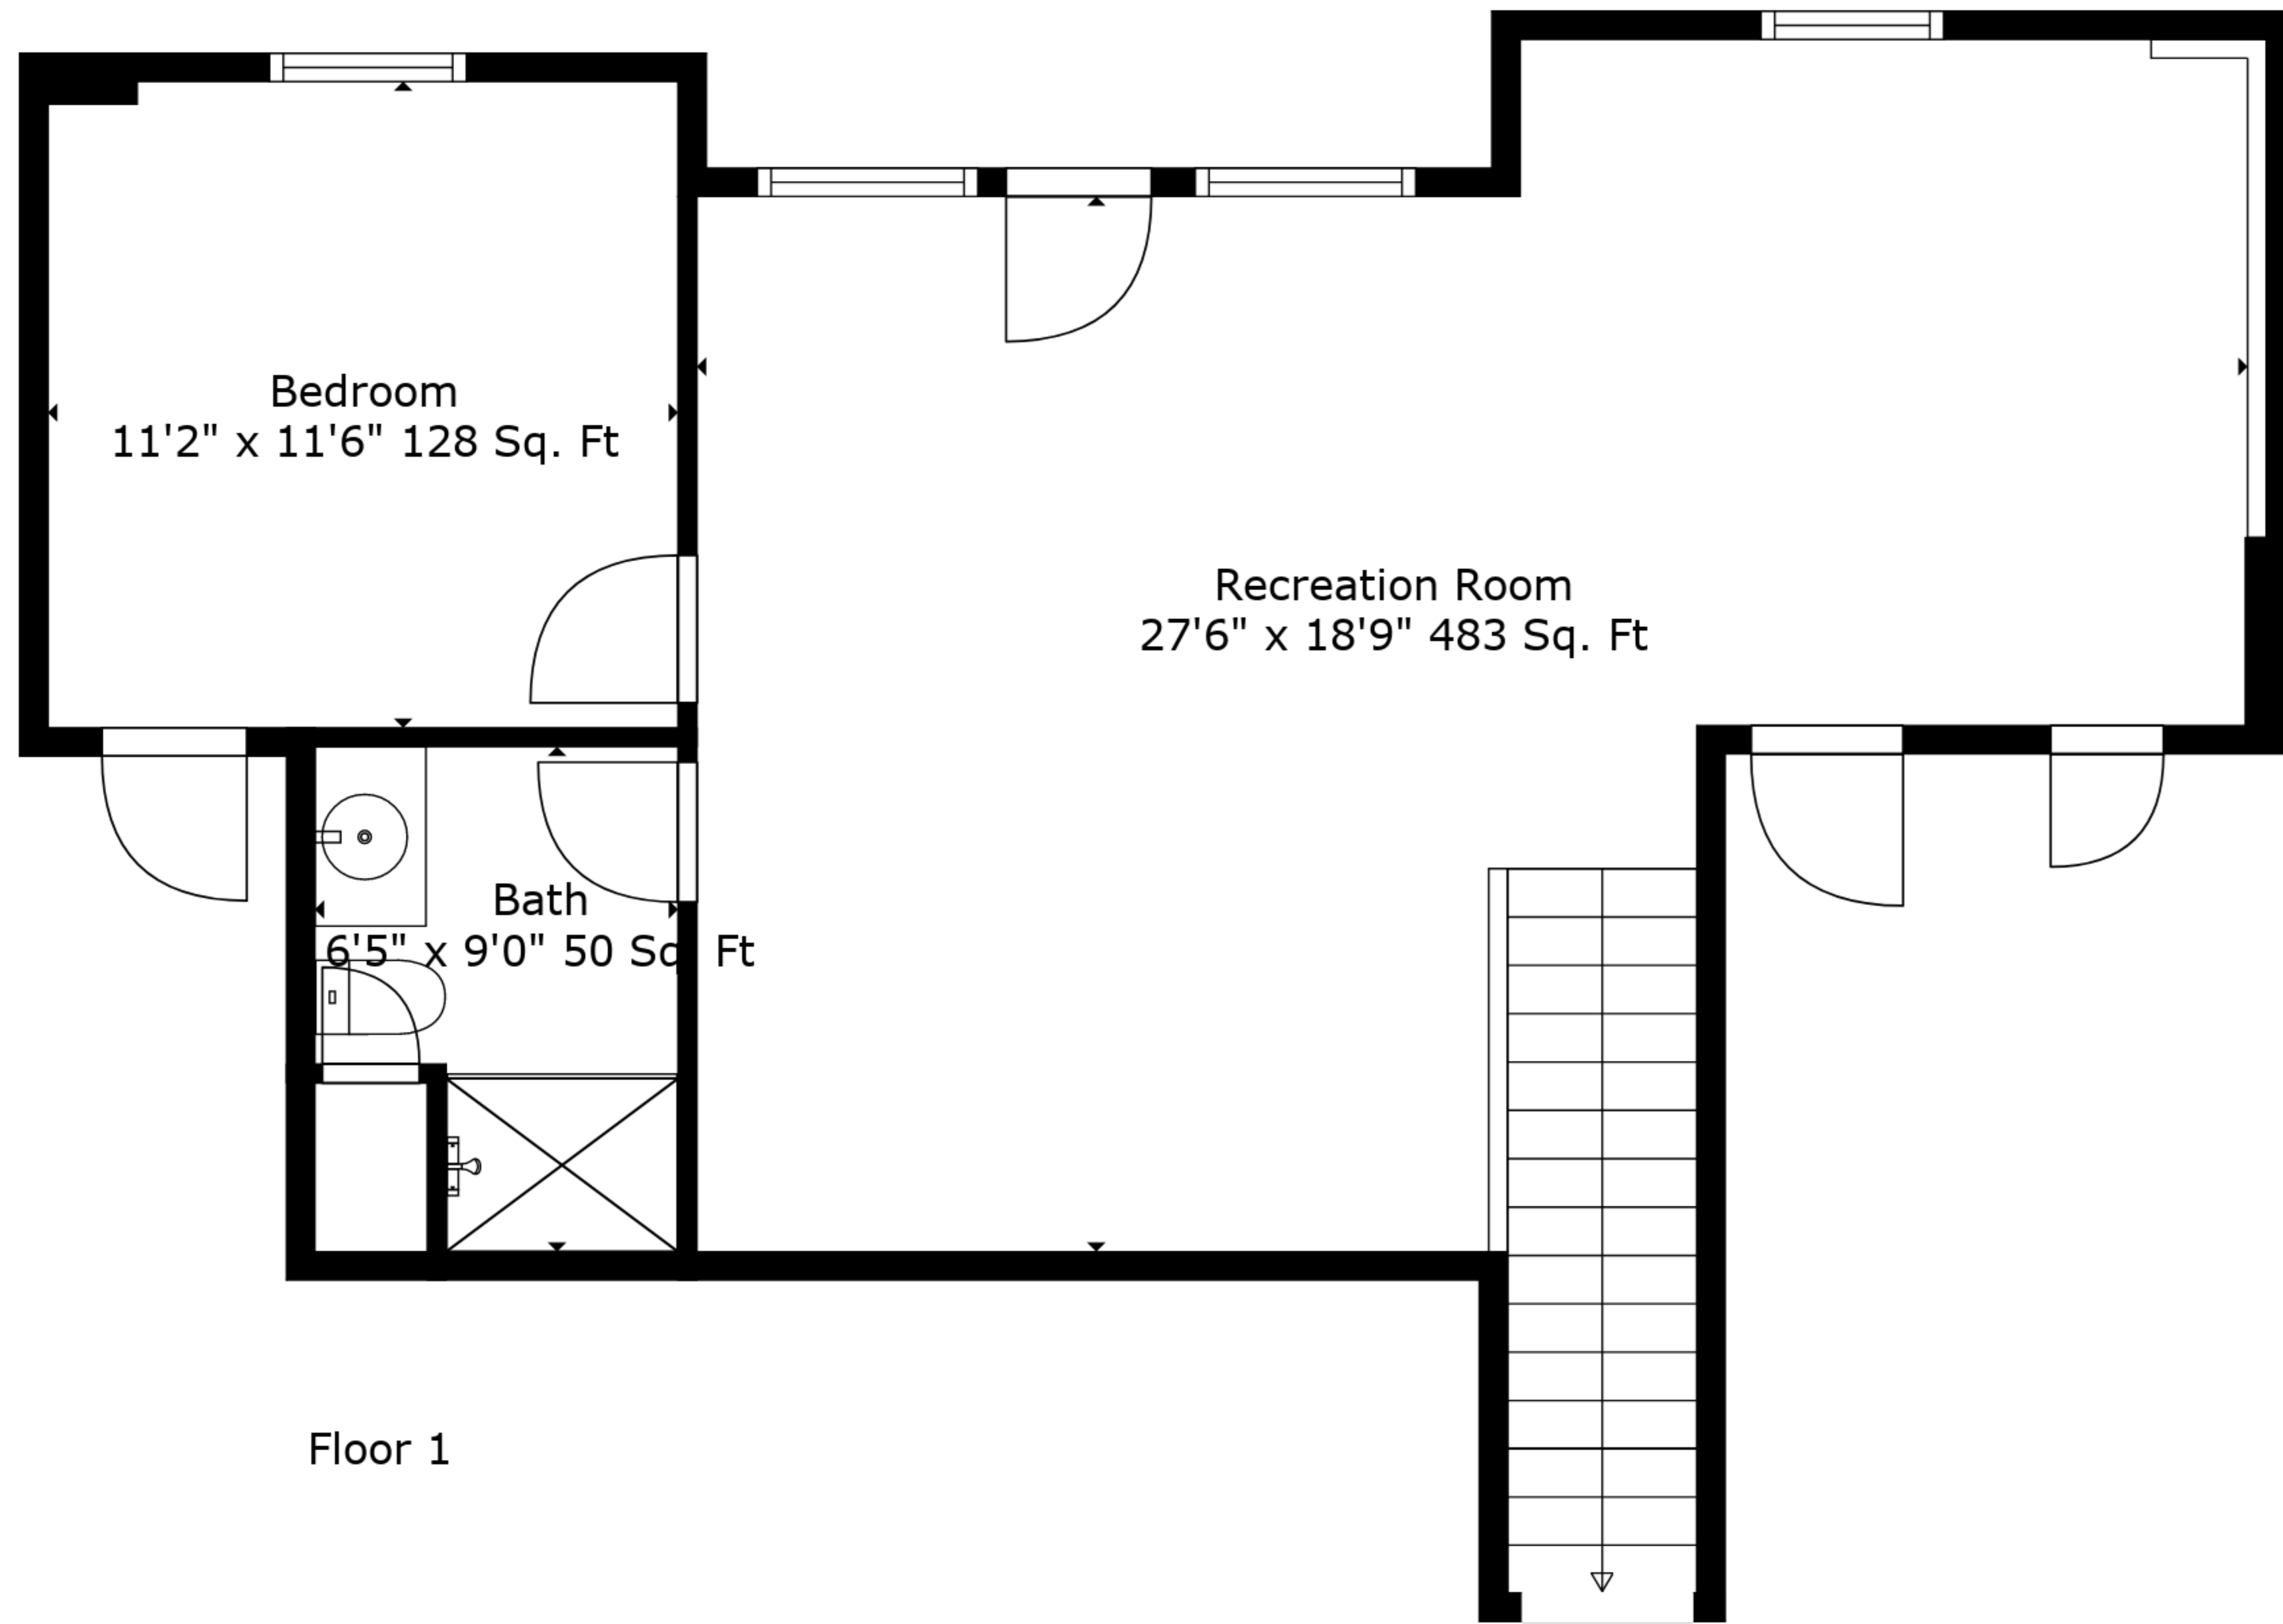

TOTAL: 2103 sq. ft
BELOW GROUND: 678 sq. ft, FLOOR 2: 1425 sq. ft
EXCLUDED AREAS: GARAGE: 438 sq. ft, FIREPLACE: 10 sq. ft

Measurements Are Deemed Highly Reliable But Not Guaranteed.

TOTAL: 2103 sq. ft

BELOW GROUND: 678 sq. ft, FLOOR 2: 1425 sq. ft

EXCLUDED AREAS: GARAGE: 438 sq. ft, FIREPLACE: 10 sq. ft

Measurements Are Deemed Highly Reliable But Not Guaranteed.

Floor 1

Floor 2

TOTAL: 2103 sq. ft
 BELOW GROUND: 678 sq. ft, FLOOR 2: 1425 sq. ft
 EXCLUDED AREAS: GARAGE: 438 sq. ft, FIREPLACE: 10 sq. ft