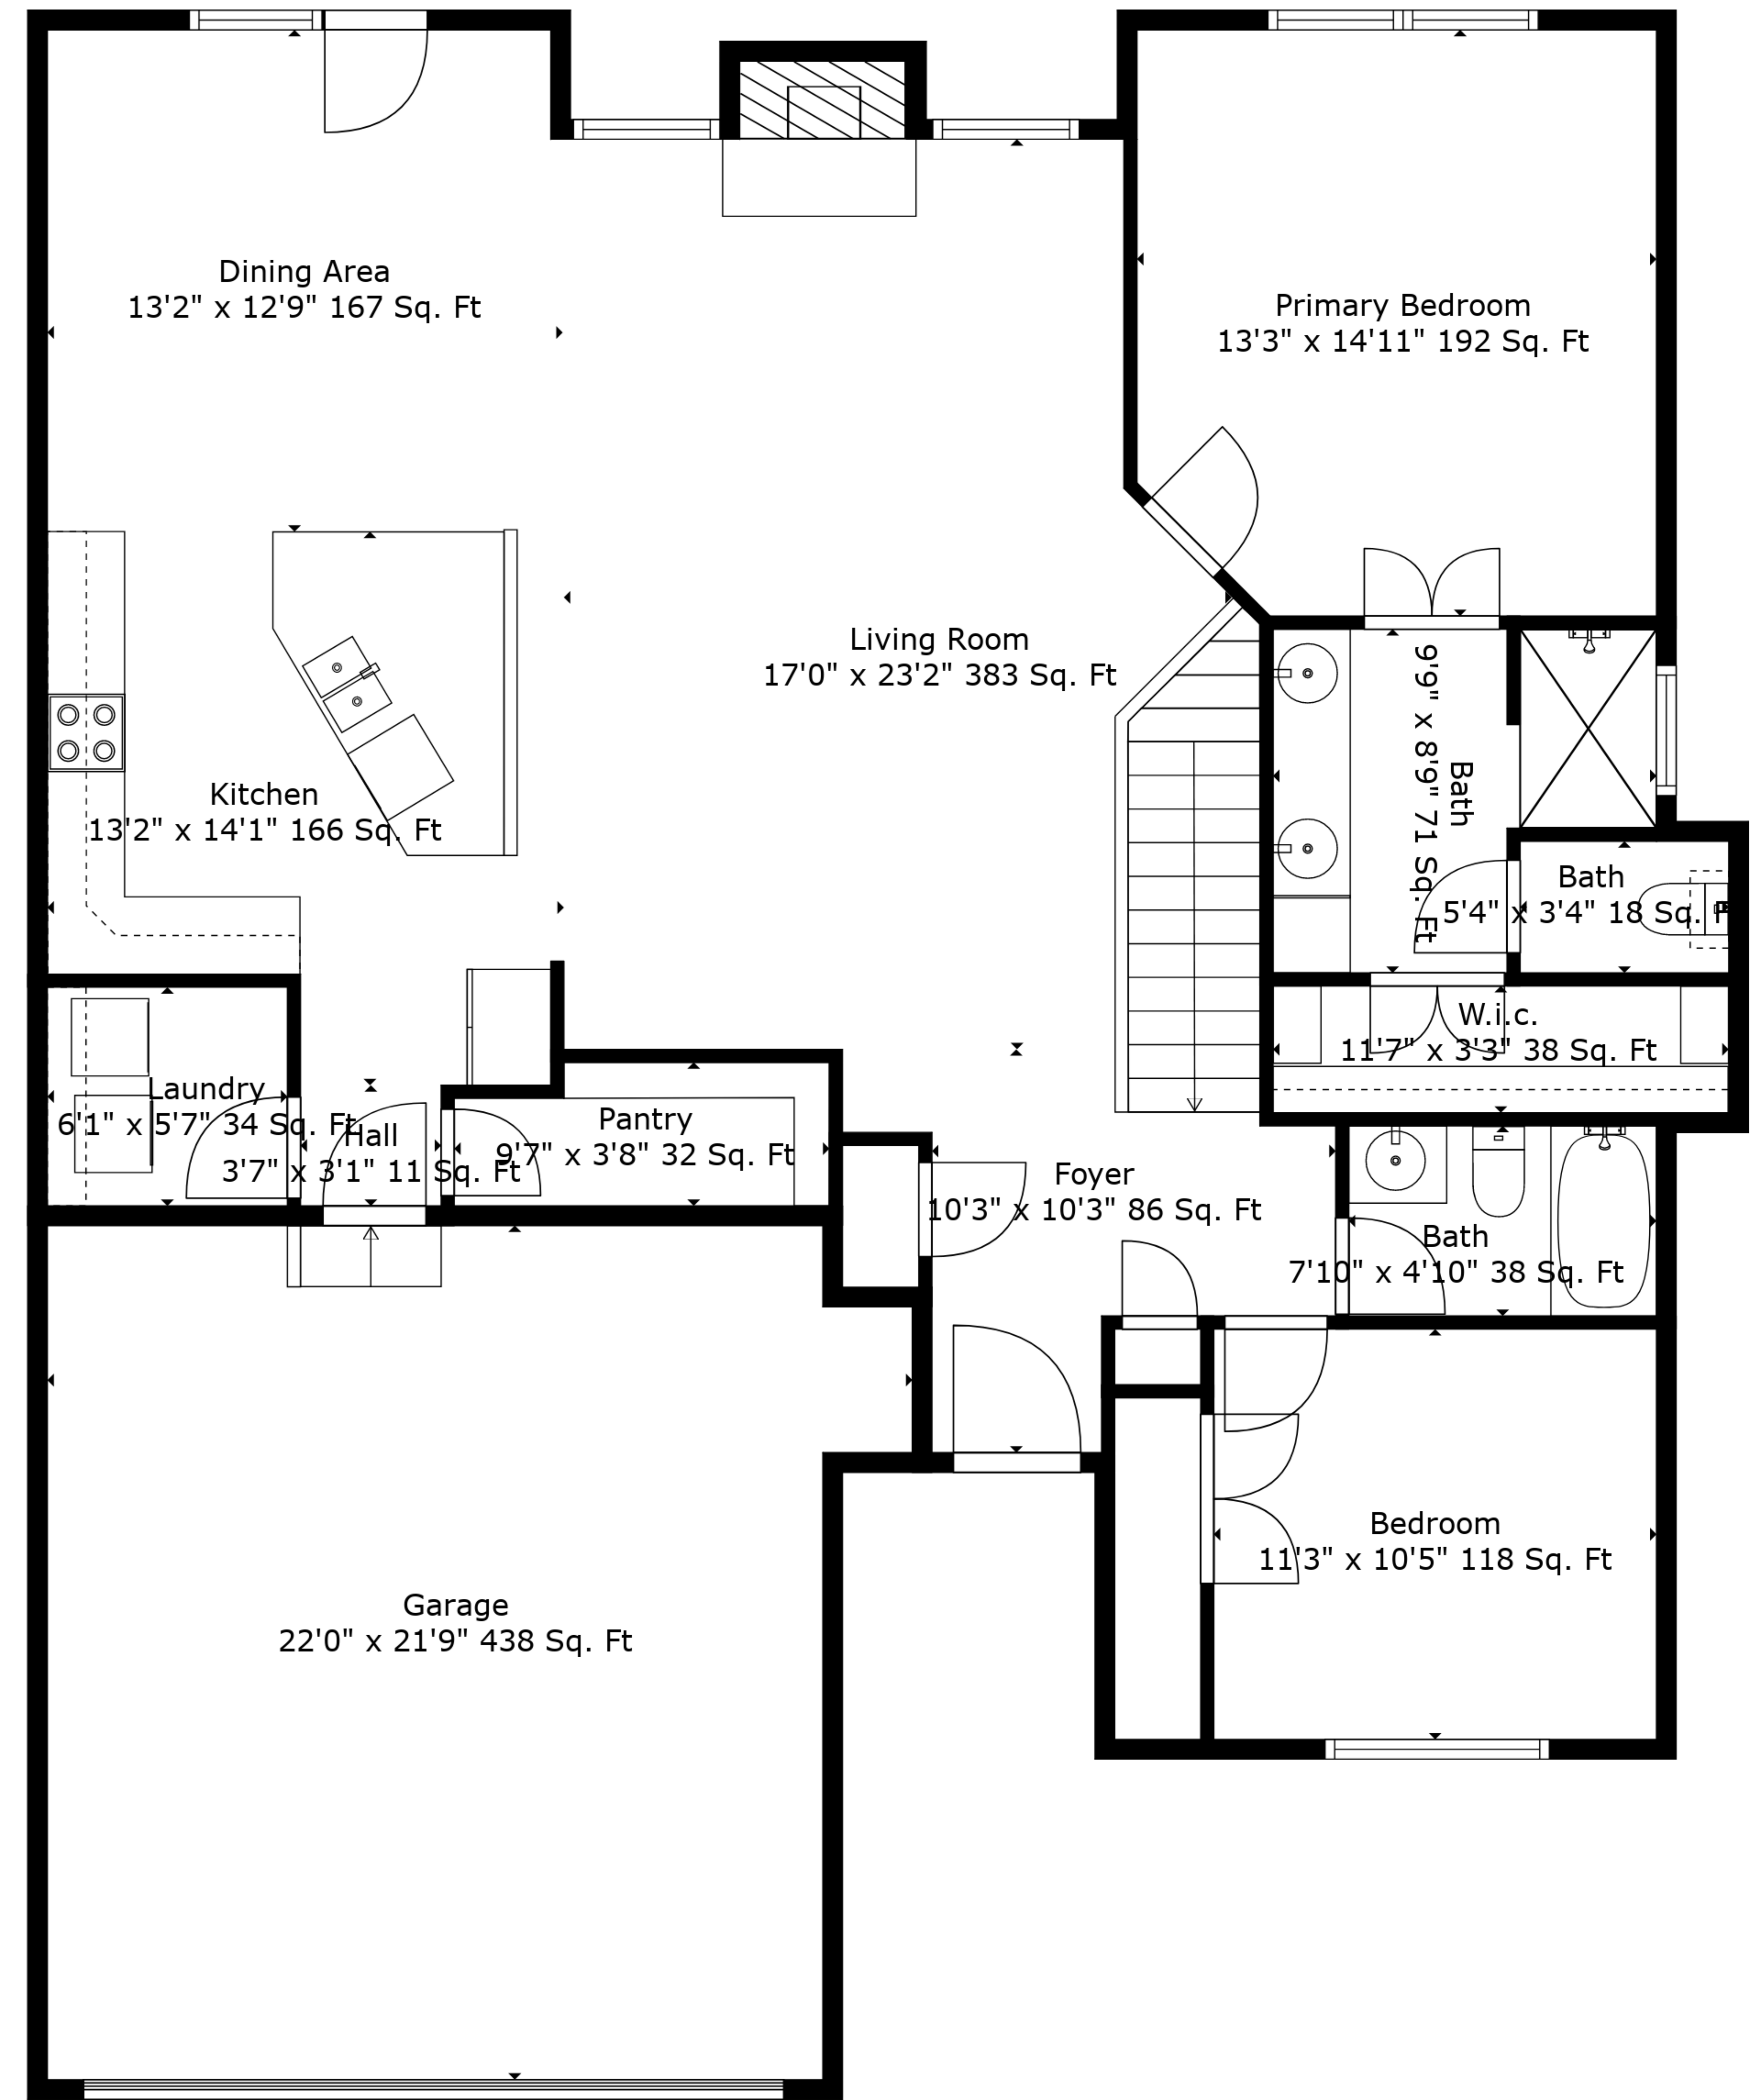

TOTAL: 2103 sq. ft
BELOW GROUND: 678 sq. ft, FLOOR 2: 1425 sq. ft
EXCLUDED AREAS: GARAGE: 438 sq. ft, FIREPLACE: 10 sq. ft

Measurements Are Deemed Highly Reliable But Not Guaranteed.

TOTAL: 2103 sq. ft

BELOW GROUND: 678 sq. ft, FLOOR 2: 1425 sq. ft

EXCLUDED AREAS: GARAGE: 438 sq. ft, FIREPLACE: 10 sq. ft

Measurements Are Deemed Highly Reliable But Not Guaranteed.

Floor 1

Floor 2

TOTAL: 2103 sq. ft
 BELOW GROUND: 678 sq. ft, FLOOR 2: 1425 sq. ft
 EXCLUDED AREAS: GARAGE: 438 sq. ft, FIREPLACE: 10 sq. ft