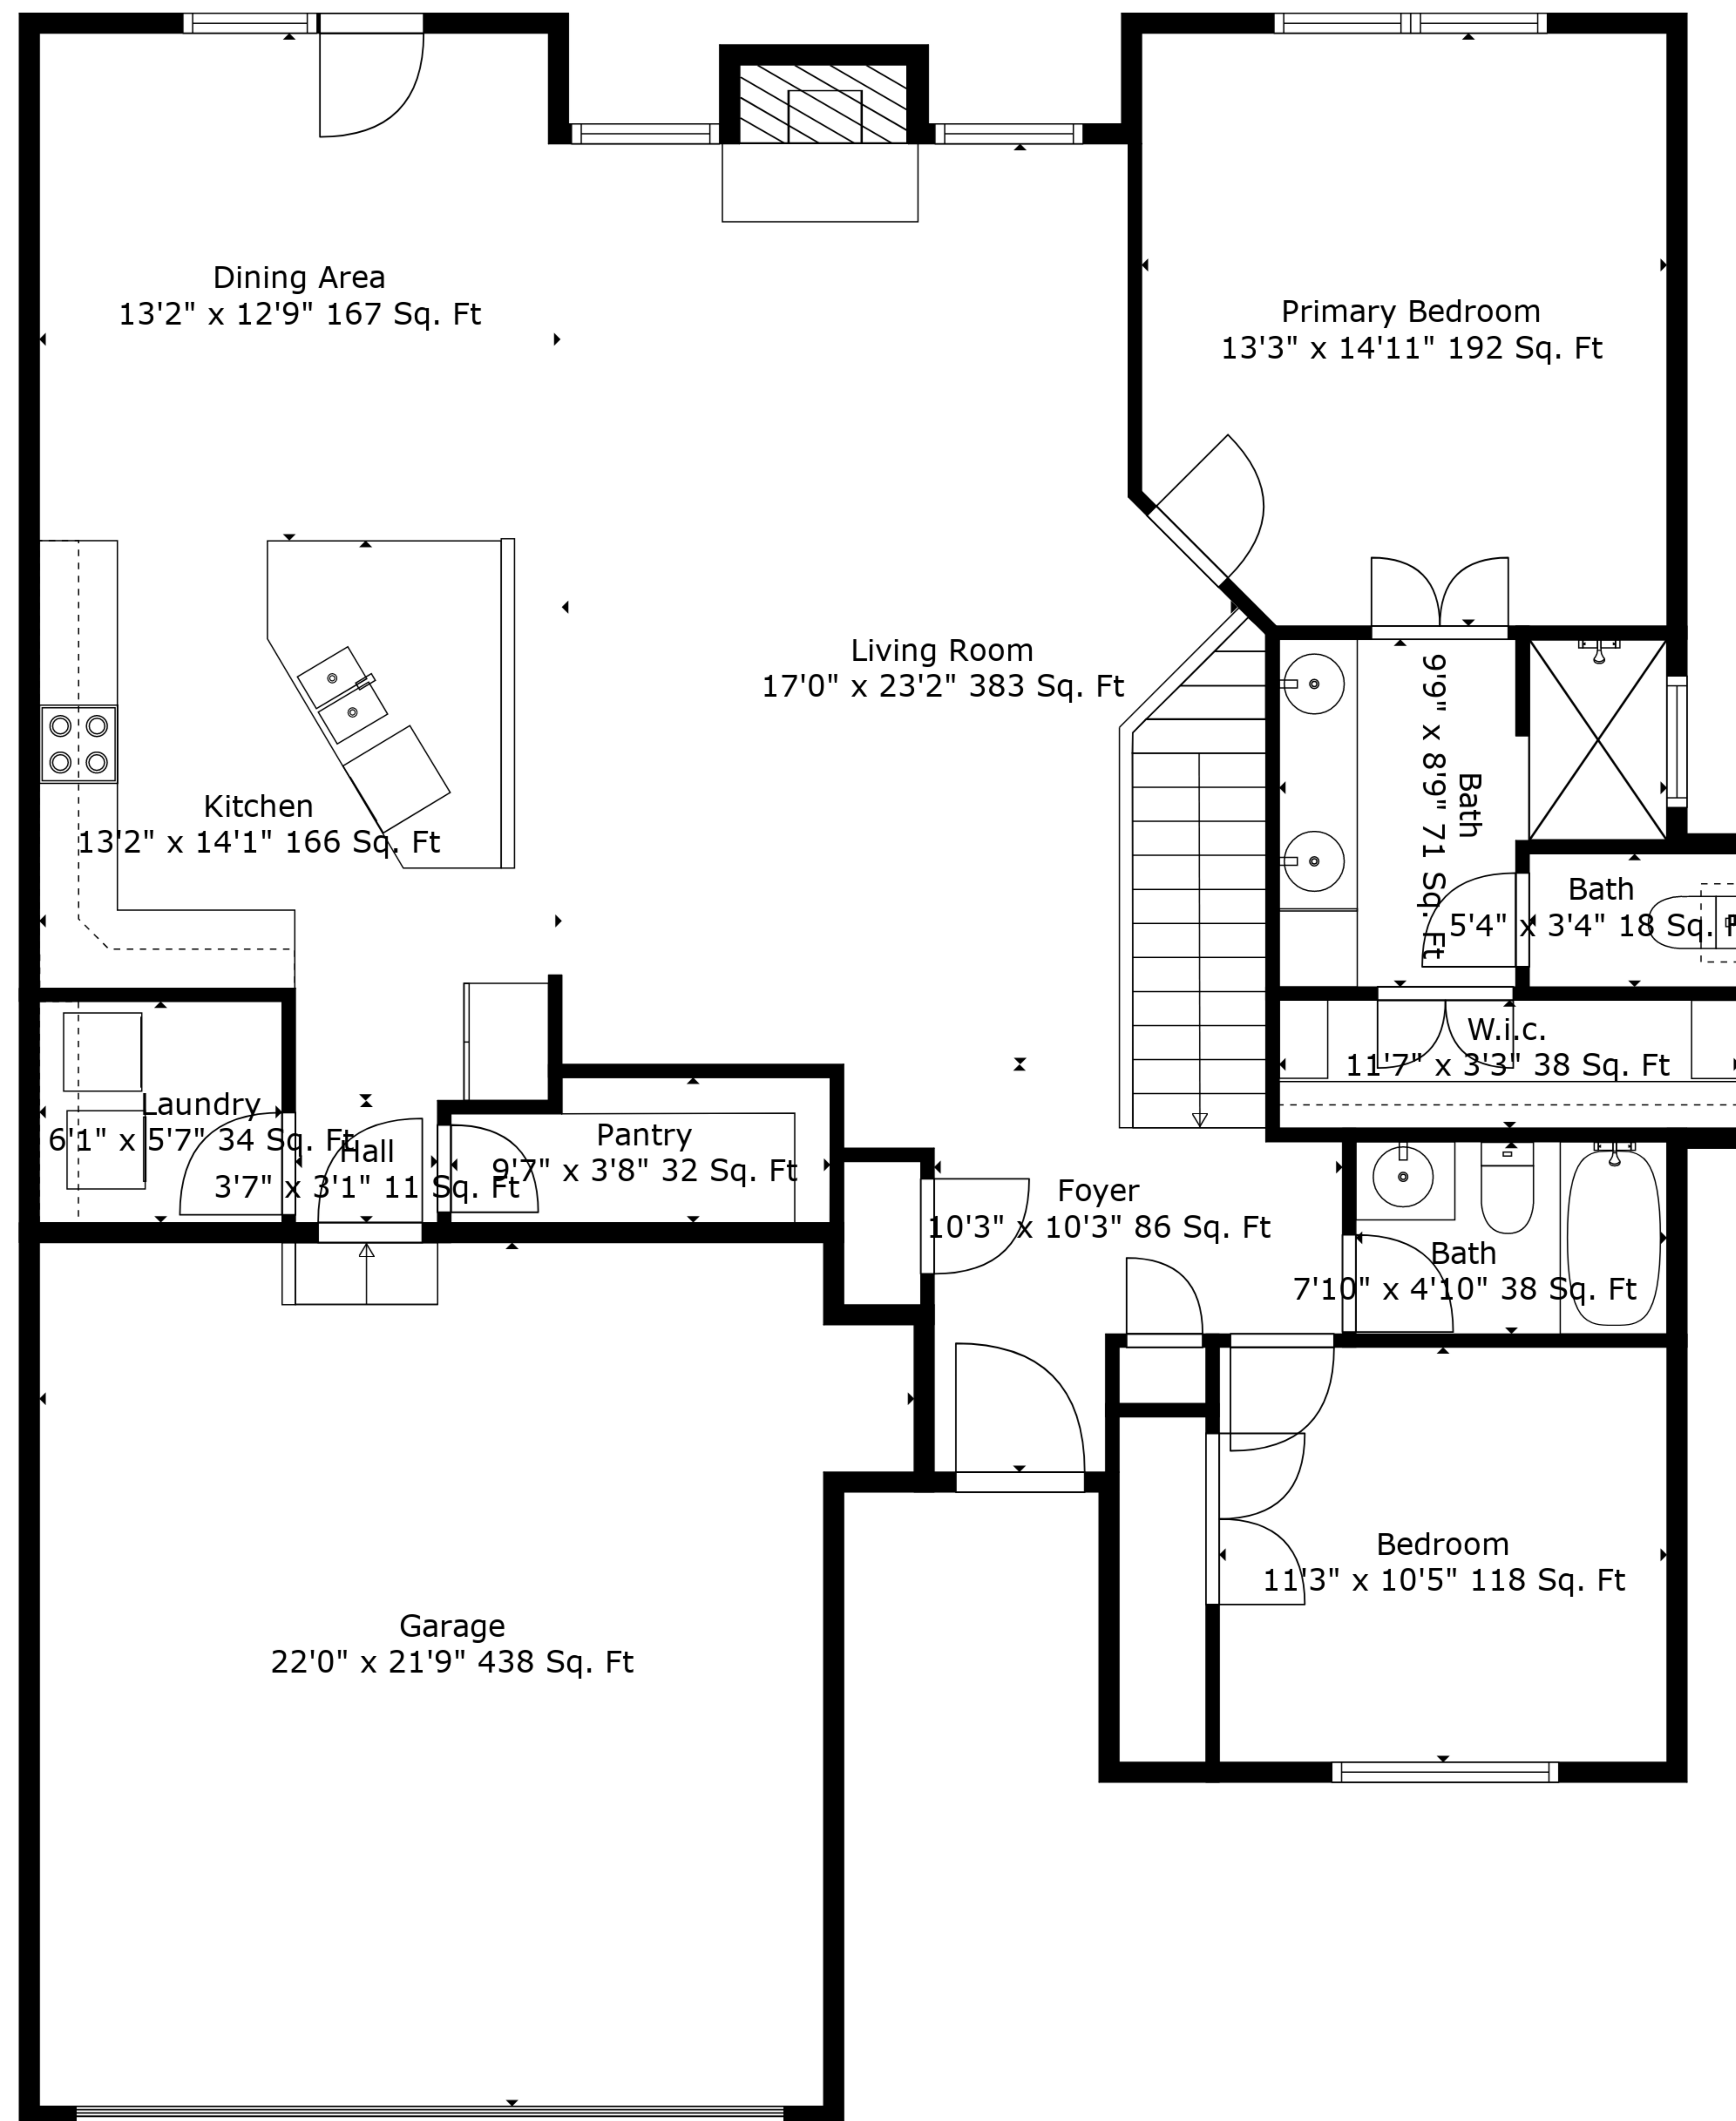

TOTAL: 2103 sq. ft
BELOW GROUND: 678 sq. ft, FLOOR 2: 1425 sq. ft
EXCLUDED AREAS: GARAGE: 438 sq. ft, FIREPLACE: 10 sq. ft

Measurements Are Deemed Highly Reliable But Not Guaranteed.

TOTAL: 2103 sq. ft

BELOW GROUND: 678 sq. ft, FLOOR 2: 1425 sq. ft

EXCLUDED AREAS: GARAGE: 438 sq. ft, FIREPLACE: 10 sq. ft

Measurements Are Deemed Highly Reliable But Not Guaranteed.

Floor 1

Floor 2

TOTAL: 2103 sq. ft
 BELOW GROUND: 678 sq. ft, FLOOR 2: 1425 sq. ft
 EXCLUDED AREAS: GARAGE: 438 sq. ft, FIREPLACE: 10 sq. ft