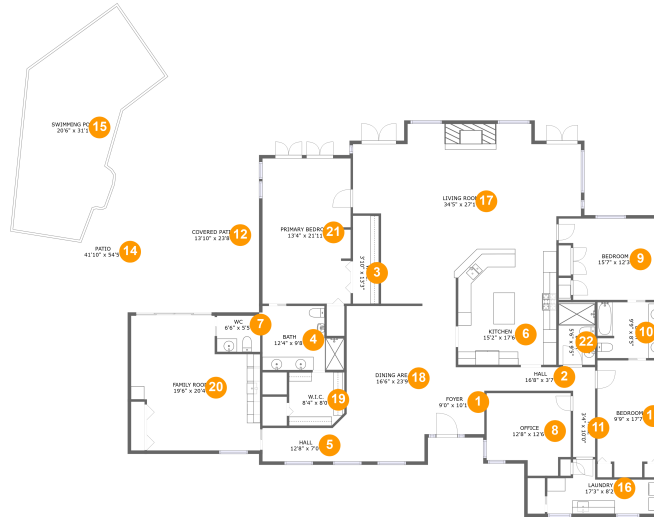

7 Rosery Lane, Belleair, Pinellas County, Florida, United States, 33756

Room Dimensions

Floor 1

Total sqft: 4791

Living area: 3433

#	Room name	Dimensions	Area (sqft)	Counted as Living Area
1	Foyer	9'0" x 10'1"	91 sq. ft	Yes
2	Hall	16'8" x 3'7"	60 sq. ft	Yes
3	W.i.c.	3'10" x 13'3"	52 sq. ft	Yes
4	Bath	12'4" x 9'8"	105 sq. ft	Yes
5	Hall	12'8" x 7'0"	66 sq. ft	Yes
6	Kitchen	15'2" x 17'6"	260 sq. ft	Yes
7	Wc	6'6" x 5'5"	36 sq. ft	Yes
8	Office	12'8" x 12'6"	138 sq. ft	Yes
9	Bedroom	15'7" x 12'3"	172 sq. ft	Yes
10	Bath	9'9" x 8'5"	81 sq. ft	Yes
11	Hall	3'4" x 10'0"	33 sq. ft	Yes

Scan captured on Wed, 15 May 2024 15:39:13 GMT

Information is calculated by CubiCasa technology; deemed highly reliable but not guaranteed.