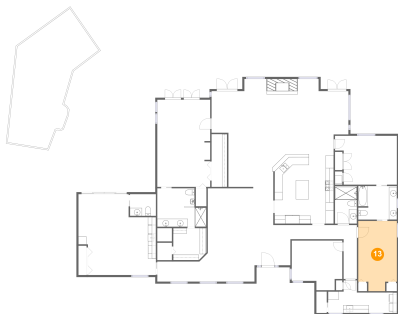

13 Floor 1 - Bedroom

Dimensions: 9'9" x 17'7"
Area: 158 sq. ft
Counted as Living Area: Yes

Heated: Yes
Finished: Yes
Enclosed: Yes
Contiguous: Yes
Permitted: Yes
Wet Space: No
Addition: No
Conversion: No