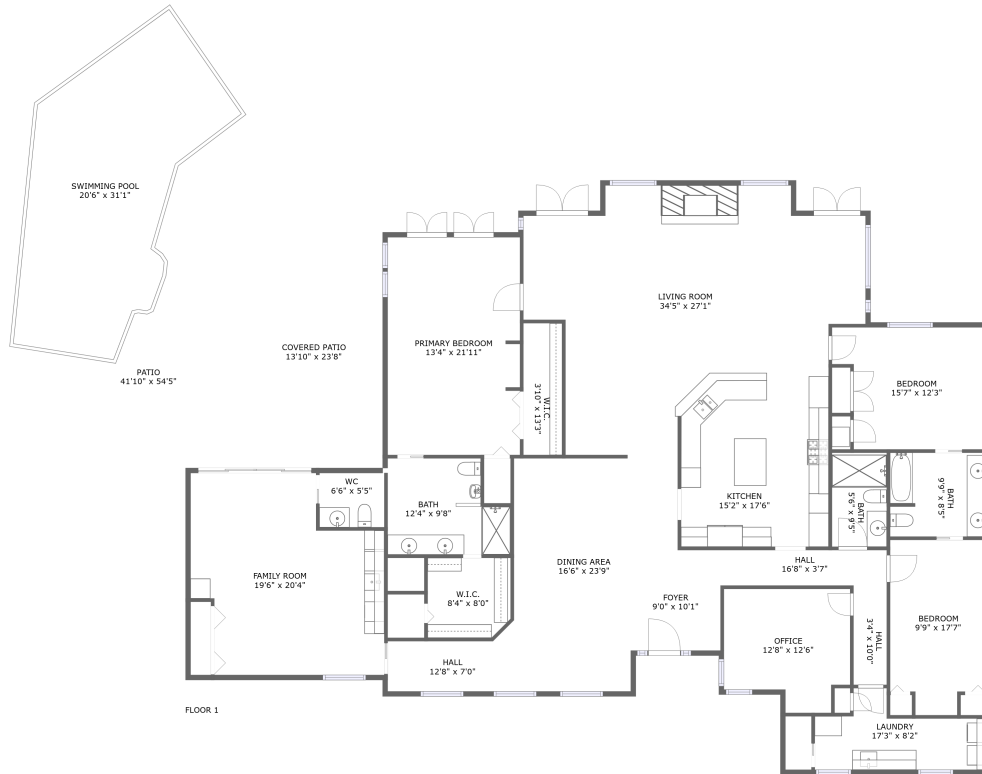

7 Rosery Lane, Belleair, Pinellas County, Florida, United States, 33756

Property Summary

1 floors

3 bedrooms

3 bathrooms

4,791 total sqft

0 garages

3,433 Gross Living Area sqft