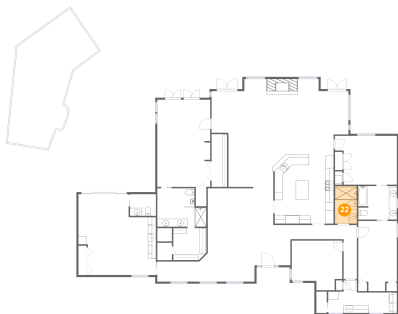

22 Floor 1 - Bath

Dimensions: 5'6" x 9'5"
Area: 52 sq. ft
Counted as Living Area:
Yes

Heated: Yes
Finished: Yes
Enclosed: Yes
Contiguous:
Yes
Permitted: Yes
Wet Space: Yes
Addition: No
Conversion: No