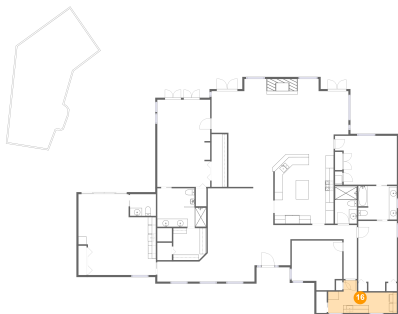

16 Floor 1 - Laundry

Dimensions: 17'3" x 8'2"
Area: 100 sq. ft
Counted as Living Area:
Yes

Heated: Yes
Finished: Yes
Enclosed: Yes
Contiguous:
Yes
Permitted: Yes
Wet Space: No
Addition: No
Conversion: No