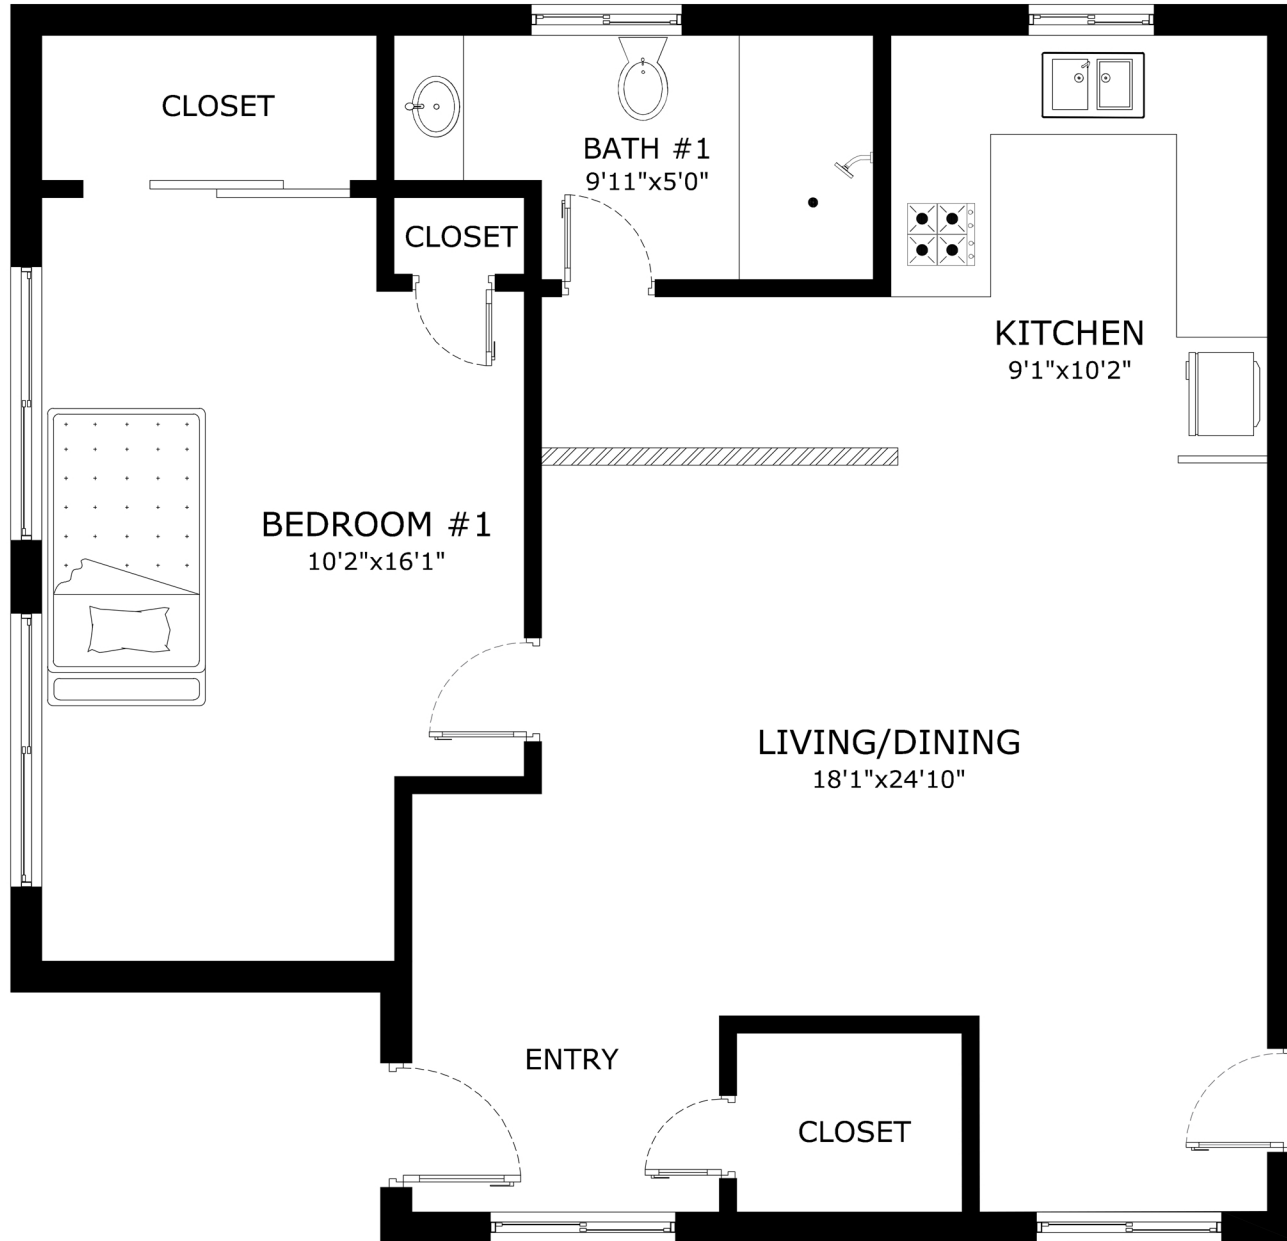

ADDRESS: 2867 El Sobrante Street, Casita, Santa Clara, CA, 95051, United States.

MAIN LEVEL

'This floor plan is for illustration purposes only and is not intended to provide precise layout or measurements of the home. Potential buyers should investigate these issues to their own satisfaction.'