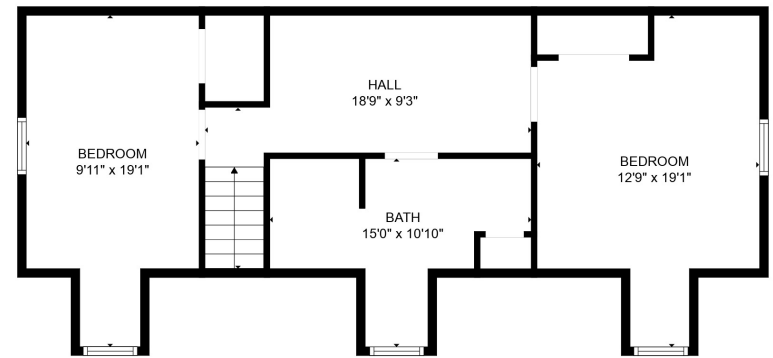

FLOOR 1

FLOOR 2

TOTAL: 2157 sq. ft
 FLOOR 1: 1496 sq. ft, FLOOR 2: 661 sq. ft
 EXCLUDED AREAS: GARAGE: 642 sq. ft

TOTAL: 2157 sq. ft
FLOOR 1: 1496 sq. ft, FLOOR 2: 661 sq. ft
EXCLUDED AREAS: GARAGE: 642 sq. ft

MEASUREMENTS ARE CALCULATED BY CUBICASA TECHNOLOGY. DEEMED HIGHLY RELIABLE BUT NOT GUARANTEED.

TOTAL: 2157 sq. ft
FLOOR 1: 1496 sq. ft, FLOOR 2: 661 sq. ft
EXCLUDED AREAS: GARAGE: 642 sq. ft

MEASUREMENTS ARE CALCULATED BY CUBICASA TECHNOLOGY. DEEMED HIGHLY RELIABLE BUT NOT GUARANTEED.