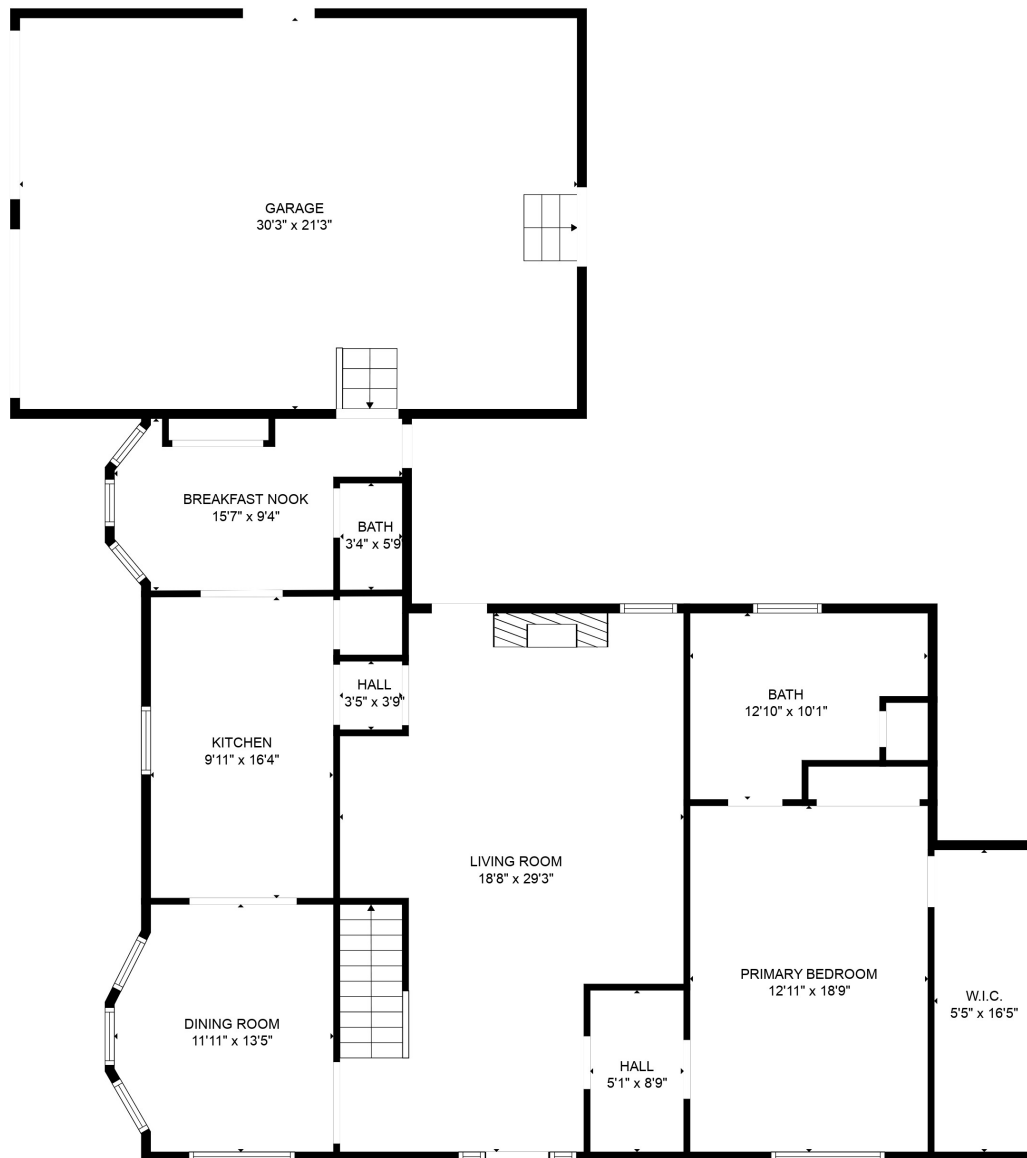

FLOOR 1

FLOOR 2

TOTAL: 2157 sq. ft
 FLOOR 1: 1496 sq. ft, FLOOR 2: 661 sq. ft
 EXCLUDED AREAS: GARAGE: 642 sq. ft

TOTAL: 2157 sq. ft
FLOOR 1: 1496 sq. ft, FLOOR 2: 661 sq. ft
EXCLUDED AREAS: GARAGE: 642 sq. ft

MEASUREMENTS ARE CALCULATED BY CUBICASA TECHNOLOGY. DEEMED HIGHLY RELIABLE BUT NOT GUARANTEED.

TOTAL: 2157 sq. ft
FLOOR 1: 1496 sq. ft, FLOOR 2: 661 sq. ft
EXCLUDED AREAS: GARAGE: 642 sq. ft

MEASUREMENTS ARE CALCULATED BY CUBICASA TECHNOLOGY. DEEMED HIGHLY RELIABLE BUT NOT GUARANTEED.