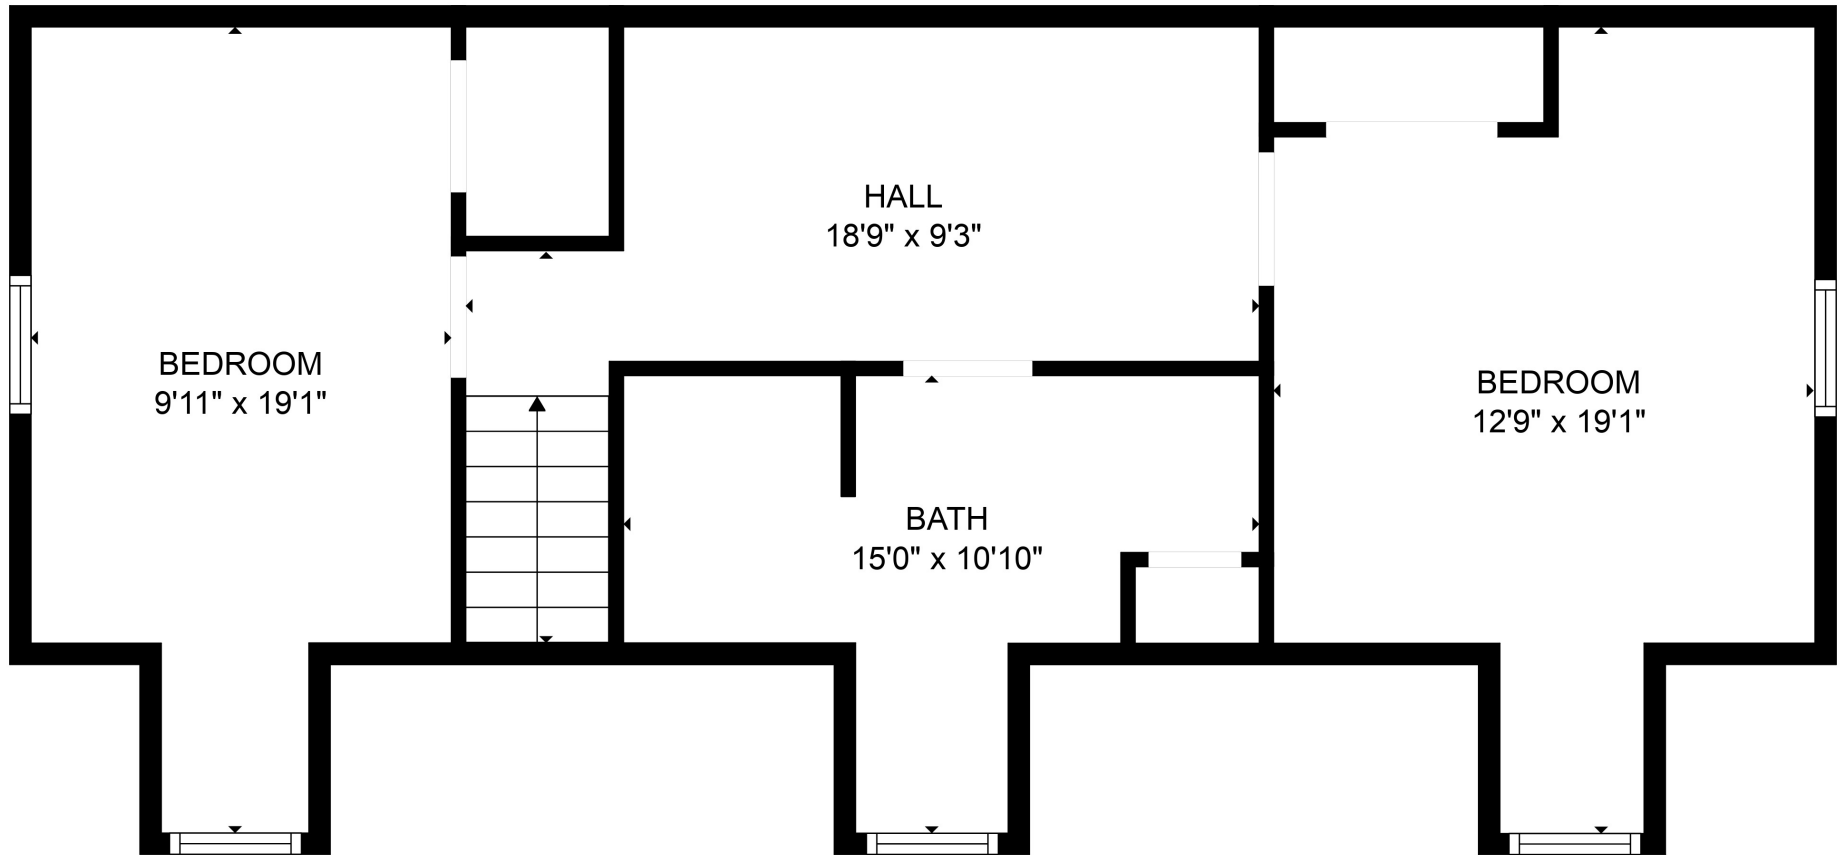

FLOOR 1

FLOOR 2

TOTAL: 2157 sq. ft
 FLOOR 1: 1496 sq. ft, FLOOR 2: 661 sq. ft
 EXCLUDED AREAS: GARAGE: 642 sq. ft

TOTAL: 2157 sq. ft
FLOOR 1: 1496 sq. ft, FLOOR 2: 661 sq. ft
EXCLUDED AREAS: GARAGE: 642 sq. ft

MEASUREMENTS ARE CALCULATED BY CUBICASA TECHNOLOGY. DEEMED HIGHLY RELIABLE BUT NOT GUARANTEED.

TOTAL: 2157 sq. ft
FLOOR 1: 1496 sq. ft, FLOOR 2: 661 sq. ft
EXCLUDED AREAS: GARAGE: 642 sq. ft

MEASUREMENTS ARE CALCULATED BY CUBICASA TECHNOLOGY. DEEMED HIGHLY RELIABLE BUT NOT GUARANTEED.