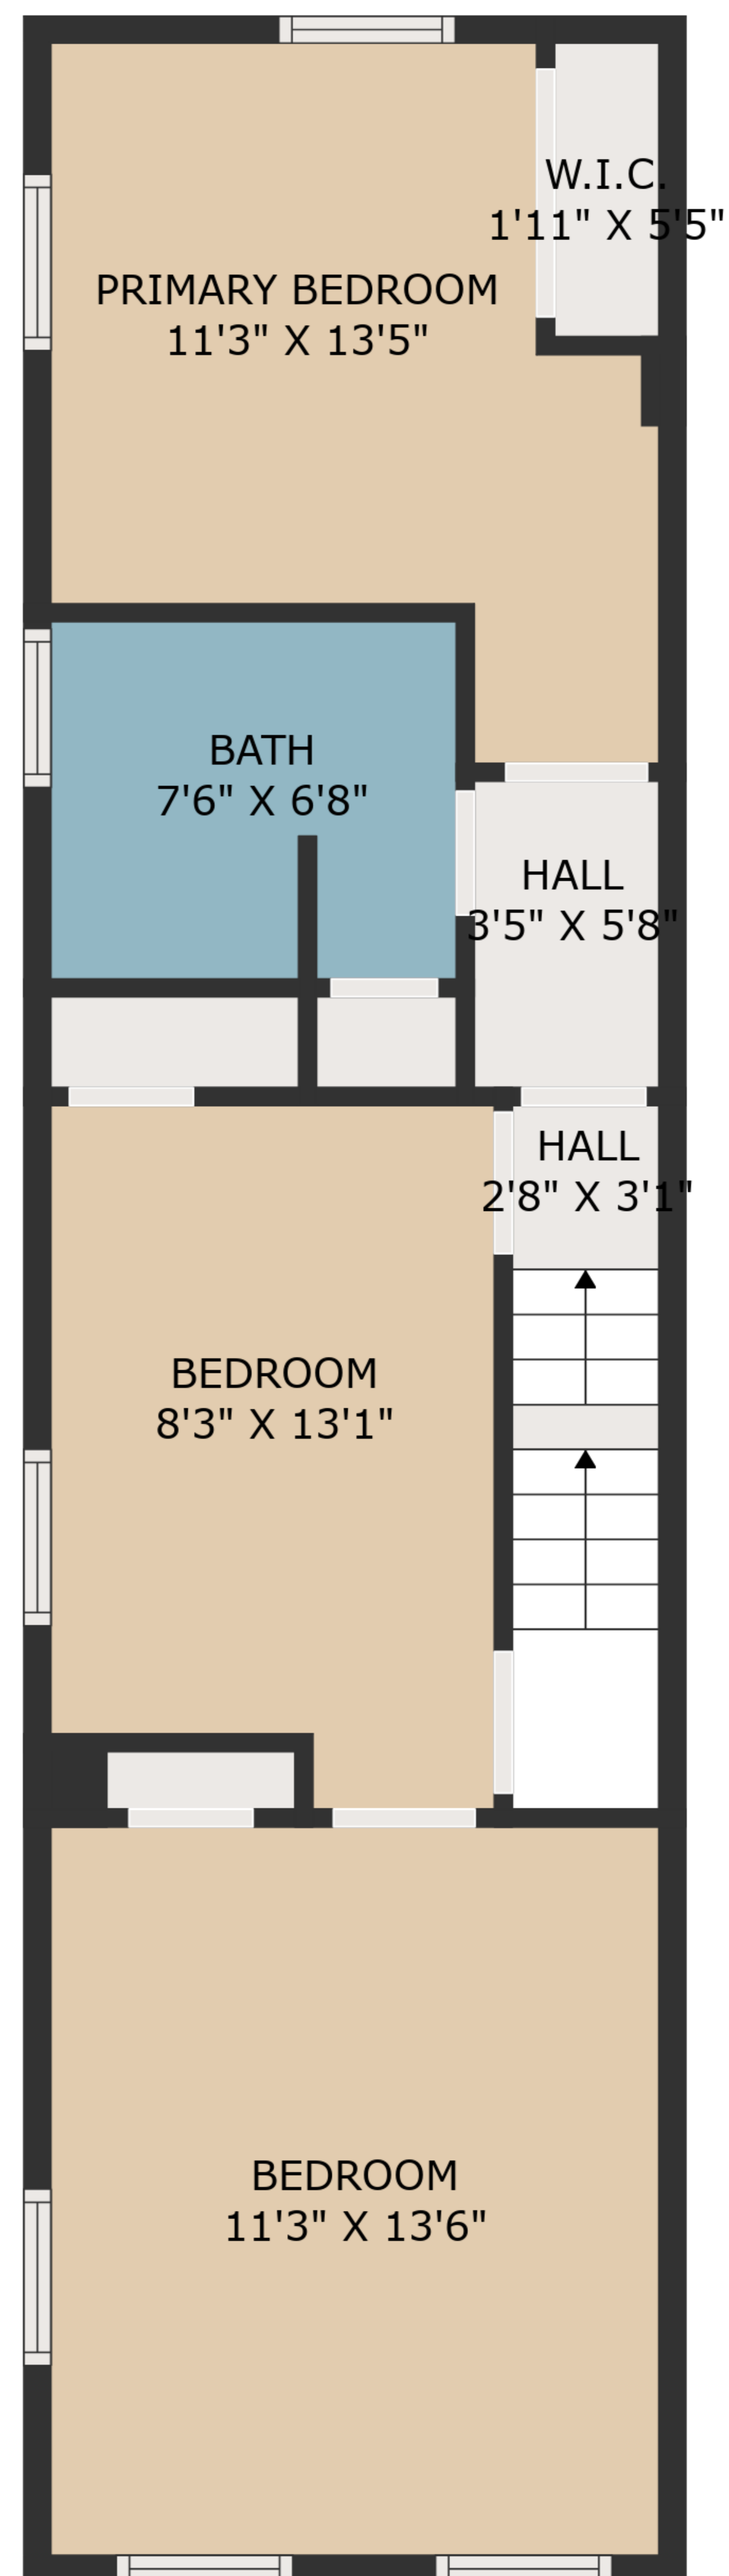

TOTAL: 1140 sq. ft

BELOW GROUND: 0 sq. ft, FLOOR 2: 612 sq. ft, FLOOR 3: 528 sq. ft, FLOOR 4: 0 sq. ft
 EXCLUDED AREAS: BASEMENT: 445 sq. ft, LOW CEILING: 278 sq. ft, ATTIC: 209 sq. ft

MEASUREMENTS ARE DEEMED HIGHLY RELIABLE BUT NOT GUARANTEED.