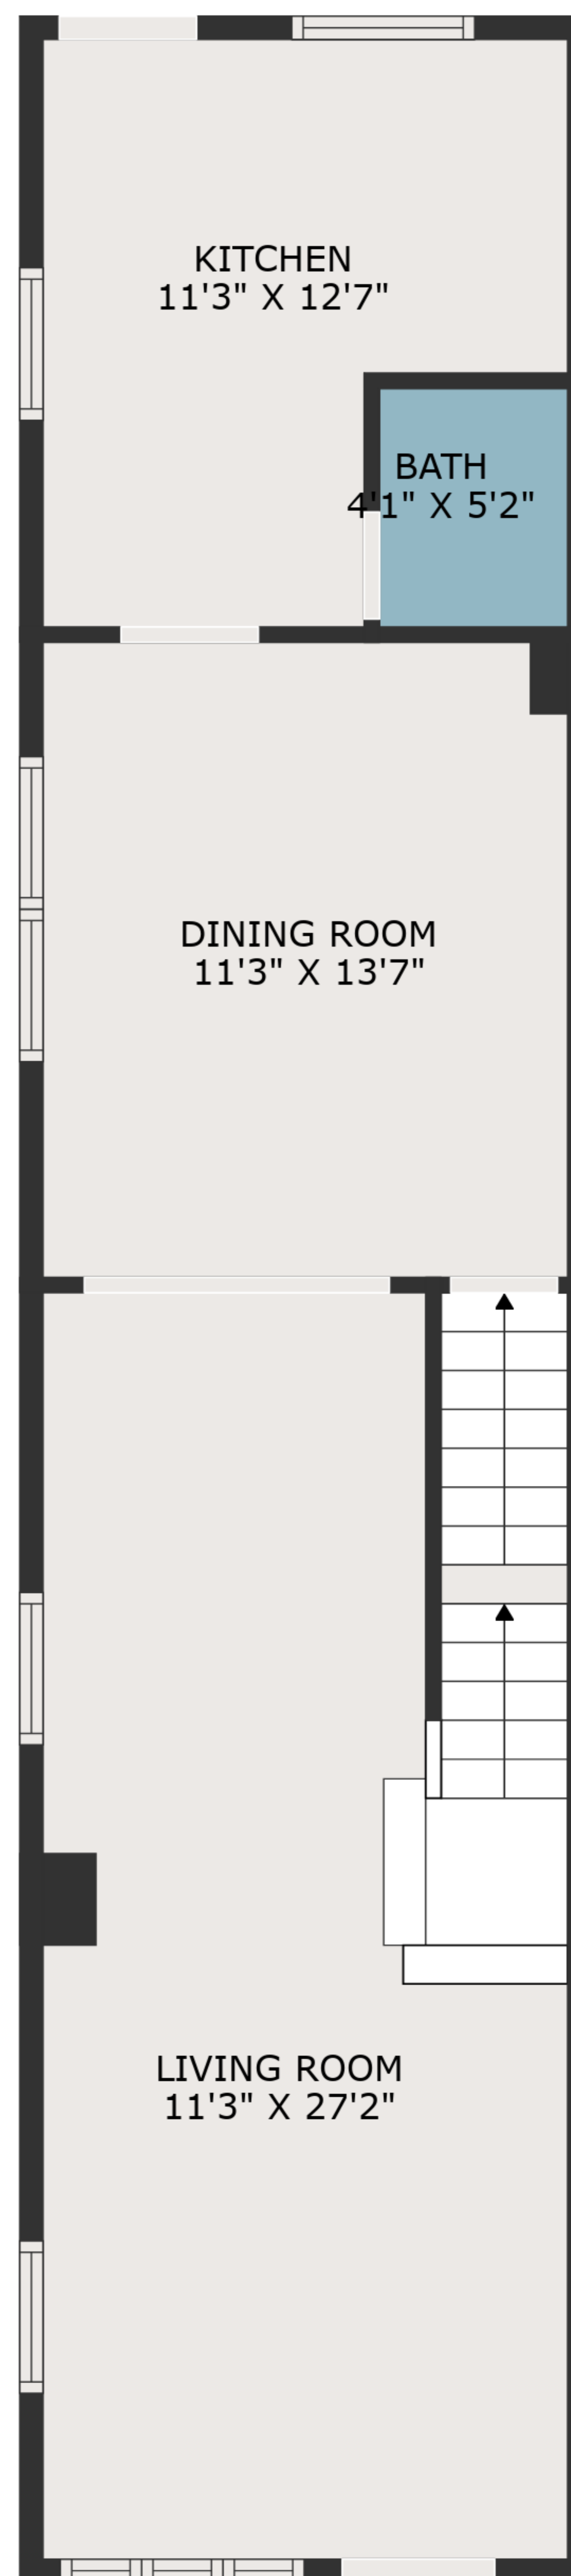

TOTAL: 1140 sq. ft

BELOW GROUND: 0 sq. ft, FLOOR 2: 612 sq. ft, FLOOR 3: 528 sq. ft, FLOOR 4: 0 sq. ft
 EXCLUDED AREAS: BASEMENT: 445 sq. ft, LOW CEILING: 278 sq. ft, ATTIC: 209 sq. ft

MEASUREMENTS ARE DEEMED HIGHLY RELIABLE BUT NOT GUARANTEED.