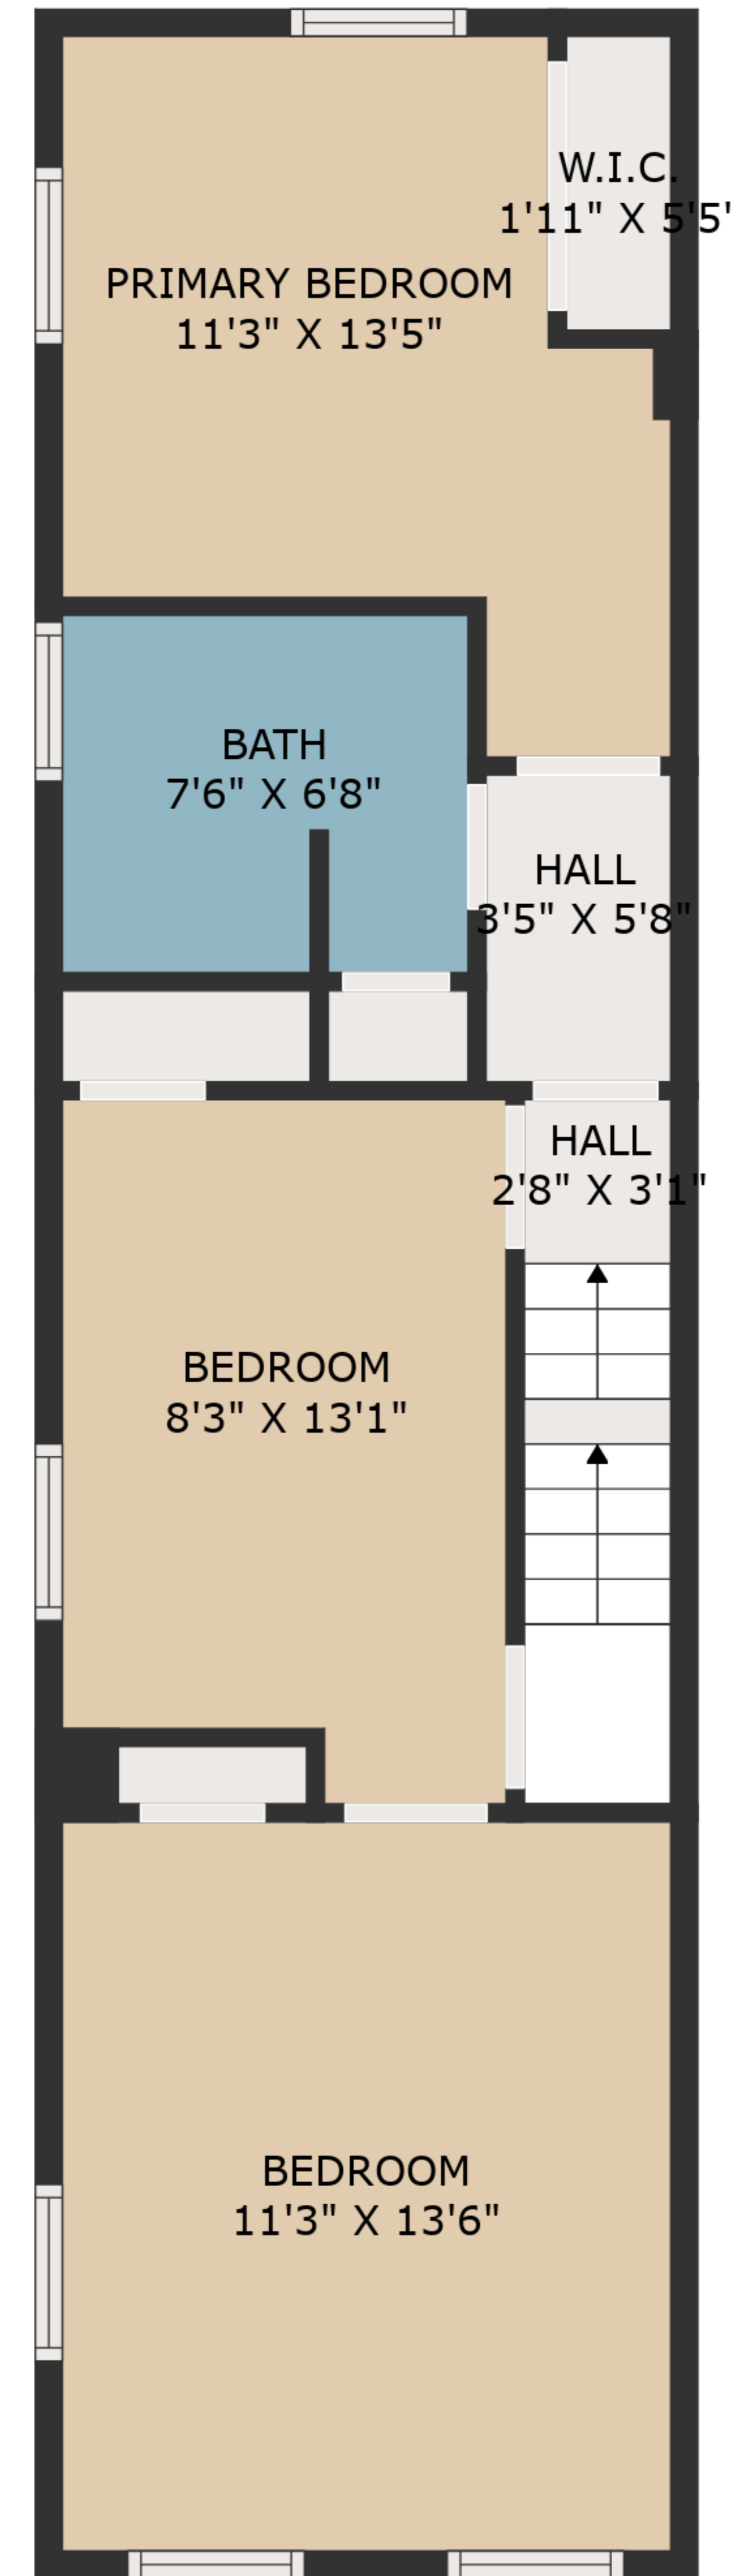

FLOOR 3

TOTAL: 1140 sq. ft

BELOW GROUND: 0 sq. ft, FLOOR 2: 612 sq. ft, FLOOR 3: 528 sq. ft, FLOOR 4: 0 sq. ft
EXCLUDED AREAS: BASEMENT: 445 sq. ft, LOW CEILING: 278 sq. ft, ATTIC: 209 sq. ft

MEASUREMENTS ARE DEEMED HIGHLY RELIABLE BUT NOT GUARANTEED.