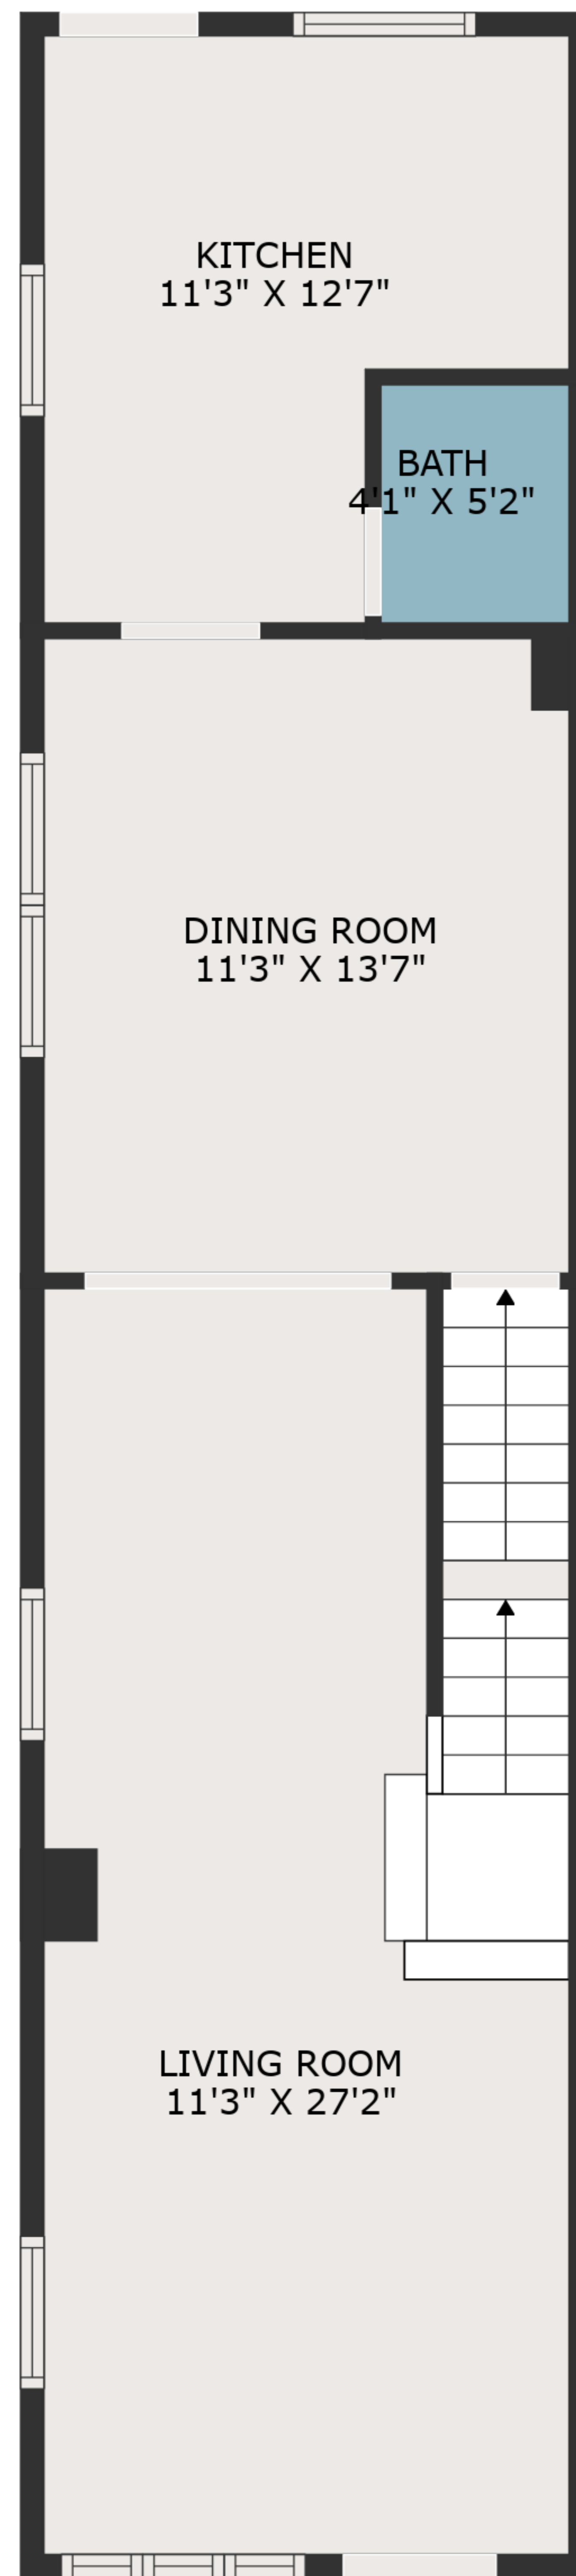

FLOOR 2

TOTAL: 1140 sq. ft

BELOW GROUND: 0 sq. ft, FLOOR 2: 612 sq. ft, FLOOR 3: 528 sq. ft, FLOOR 4: 0 sq. ft
EXCLUDED AREAS: BASEMENT: 445 sq. ft, LOW CEILING: 278 sq. ft, ATTIC: 209 sq. ft

MEASUREMENTS ARE DEEMED HIGHLY RELIABLE BUT NOT GUARANTEED.