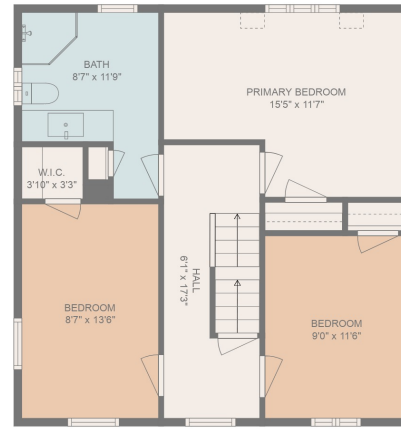

FLOOR 1

FLOOR 2

FLOOR 3

FLOOR 4

Total scanned area: 2626 sq. ft

MEASUREMENTS ARE CALCULATED BY CUBICASA TECHNOLOGY. DEEMED HIGHLY RELIABLE BUT NOT GUARANTEED.

BEDROOM
24'4" x 18'0"

Total scanned area: 2626 sq. ft

MEASUREMENTS ARE CALCULATED BY CUBICASA TECHNOLOGY. DEEMED HIGHLY RELIABLE BUT NOT GUARANTEED.

Total scanned area: 2626 sq. ft

MEASUREMENTS ARE CALCULATED BY CUBICASA TECHNOLOGY. DEEMED HIGHLY RELIABLE BUT NOT GUARANTEED.

Total scanned area: 2626 sq. ft

MEASUREMENTS ARE CALCULATED BY CUBICASA TECHNOLOGY. DEEMED HIGHLY RELIABLE BUT NOT GUARANTEED.

Total scanned area: 2626 sq. ft

MEASUREMENTS ARE CALCULATED BY CUBICASA TECHNOLOGY. DEEMED HIGHLY RELIABLE BUT NOT GUARANTEED.