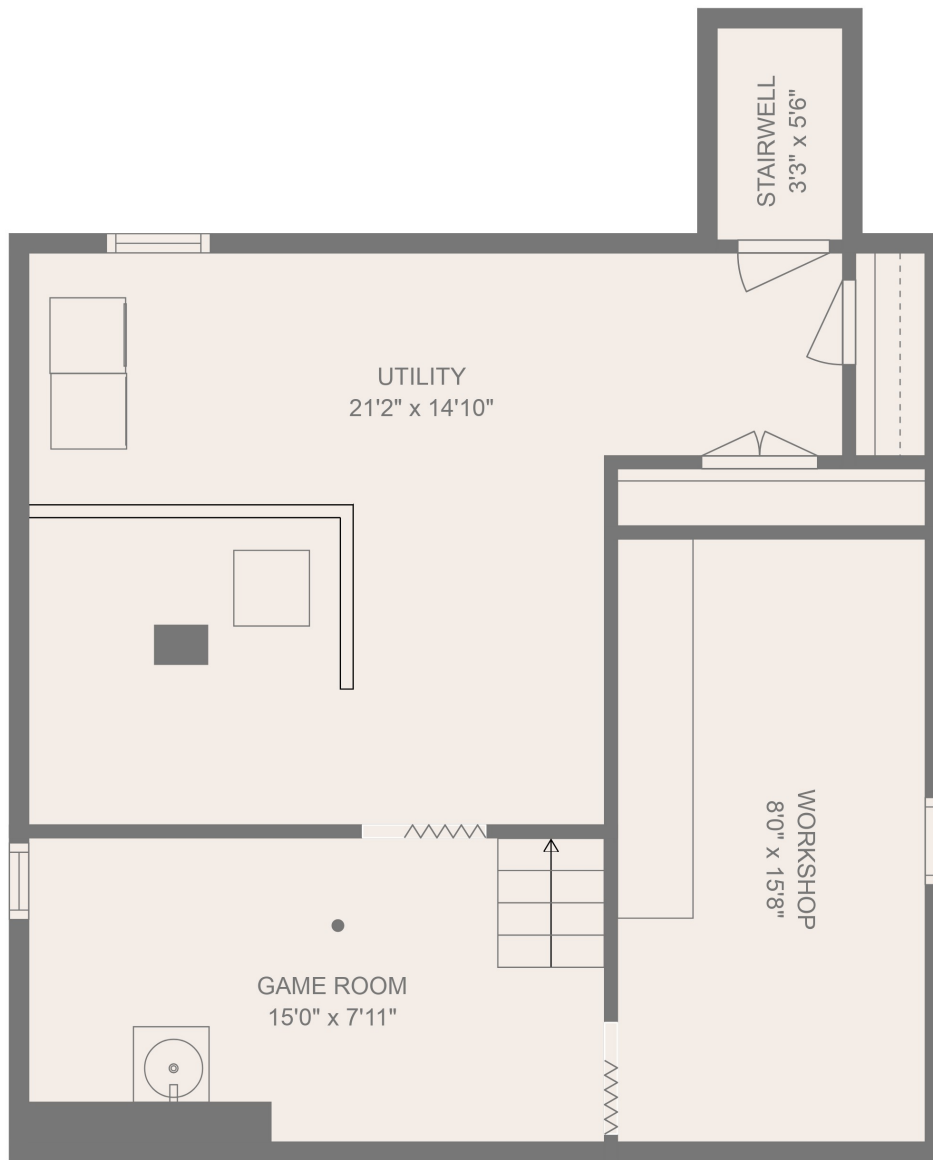

FLOOR 1

FLOOR 2

FLOOR 3

FLOOR 4

Total scanned area: 2626 sq. ft

MEASUREMENTS ARE CALCULATED BY CUBICASA TECHNOLOGY. DEEMED HIGHLY RELIABLE BUT NOT GUARANTEED.

BEDROOM
24'4" x 18'0"

Total scanned area: 2626 sq. ft

MEASUREMENTS ARE CALCULATED BY CUBICASA TECHNOLOGY. DEEMED HIGHLY RELIABLE BUT NOT GUARANTEED.

Total scanned area: 2626 sq. ft

MEASUREMENTS ARE CALCULATED BY CUBICASA TECHNOLOGY. DEEMED HIGHLY RELIABLE BUT NOT GUARANTEED.

Total scanned area: 2626 sq. ft

MEASUREMENTS ARE CALCULATED BY CUBICASA TECHNOLOGY. DEEMED HIGHLY RELIABLE BUT NOT GUARANTEED.

Total scanned area: 2626 sq. ft

MEASUREMENTS ARE CALCULATED BY CUBICASA TECHNOLOGY. DEEMED HIGHLY RELIABLE BUT NOT GUARANTEED.