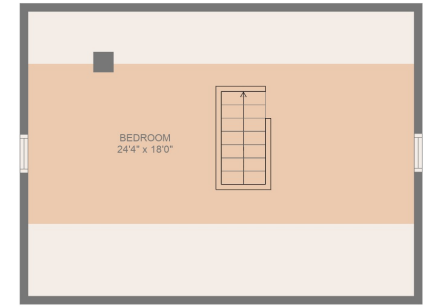

FLOOR 1

FLOOR 2

FLOOR 3

FLOOR 4

Total scanned area: 2626 sq. ft

MEASUREMENTS ARE CALCULATED BY CUBICASA TECHNOLOGY. DEEMED HIGHLY RELIABLE BUT NOT GUARANTEED.

BEDROOM
24'4" x 18'0"

Total scanned area: 2626 sq. ft

MEASUREMENTS ARE CALCULATED BY CUBICASA TECHNOLOGY. DEEMED HIGHLY RELIABLE BUT NOT GUARANTEED.

Total scanned area: 2626 sq. ft

MEASUREMENTS ARE CALCULATED BY CUBICASA TECHNOLOGY. DEEMED HIGHLY RELIABLE BUT NOT GUARANTEED.

Total scanned area: 2626 sq. ft

MEASUREMENTS ARE CALCULATED BY CUBICASA TECHNOLOGY. DEEMED HIGHLY RELIABLE BUT NOT GUARANTEED.

Total scanned area: 2626 sq. ft

MEASUREMENTS ARE CALCULATED BY CUBICASA TECHNOLOGY. DEEMED HIGHLY RELIABLE BUT NOT GUARANTEED.