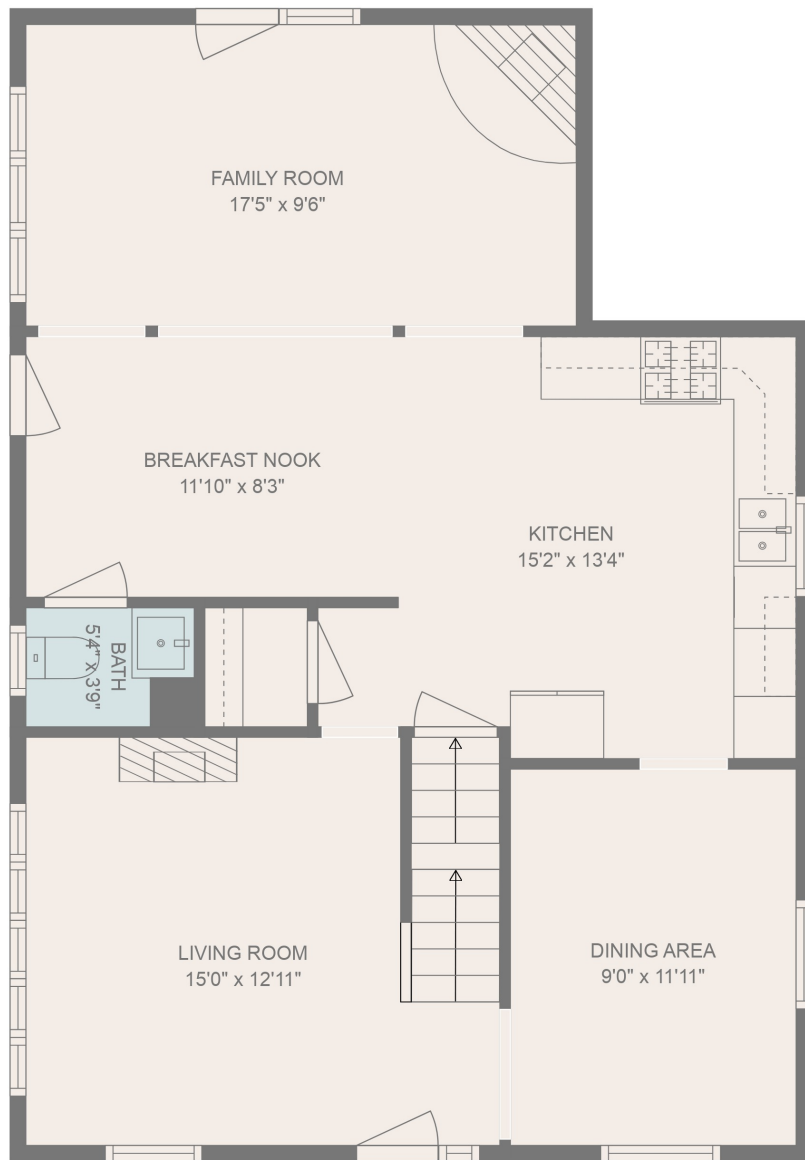

FLOOR 1

FLOOR 2

FLOOR 3

FLOOR 4

Total scanned area: 2626 sq. ft

MEASUREMENTS ARE CALCULATED BY CUBICASA TECHNOLOGY. DEEMED HIGHLY RELIABLE BUT NOT GUARANTEED.

BEDROOM
24'4" x 18'0"

Total scanned area: 2626 sq. ft

MEASUREMENTS ARE CALCULATED BY CUBICASA TECHNOLOGY. DEEMED HIGHLY RELIABLE BUT NOT GUARANTEED.

Total scanned area: 2626 sq. ft

MEASUREMENTS ARE CALCULATED BY CUBICASA TECHNOLOGY. DEEMED HIGHLY RELIABLE BUT NOT GUARANTEED.

Total scanned area: 2626 sq. ft

MEASUREMENTS ARE CALCULATED BY CUBICASA TECHNOLOGY. DEEMED HIGHLY RELIABLE BUT NOT GUARANTEED.

Total scanned area: 2626 sq. ft

MEASUREMENTS ARE CALCULATED BY CUBICASA TECHNOLOGY. DEEMED HIGHLY RELIABLE BUT NOT GUARANTEED.