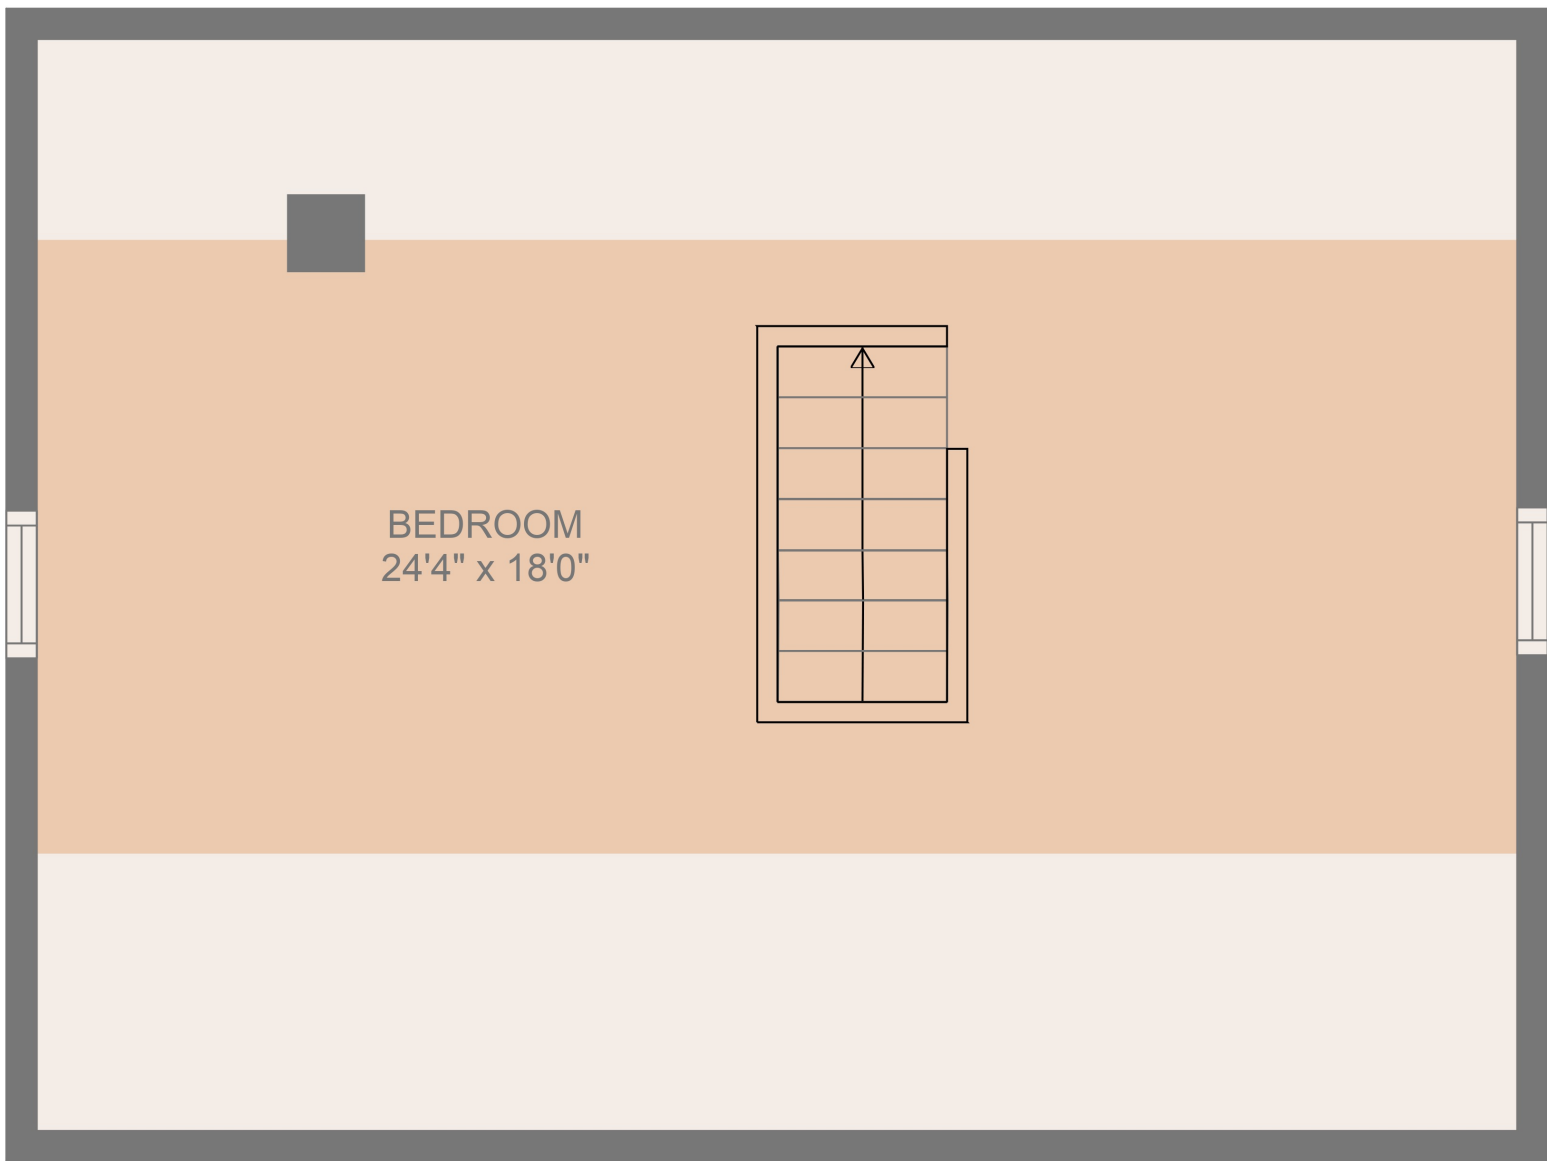

FLOOR 1

FLOOR 2

FLOOR 3

FLOOR 4

Total scanned area: 2626 sq. ft

MEASUREMENTS ARE CALCULATED BY CUBICASA TECHNOLOGY. DEEMED HIGHLY RELIABLE BUT NOT GUARANTEED.

BEDROOM
24'4" x 18'0"

Total scanned area: 2626 sq. ft

MEASUREMENTS ARE CALCULATED BY CUBICASA TECHNOLOGY. DEEMED HIGHLY RELIABLE BUT NOT GUARANTEED.

Total scanned area: 2626 sq. ft

MEASUREMENTS ARE CALCULATED BY CUBICASA TECHNOLOGY. DEEMED HIGHLY RELIABLE BUT NOT GUARANTEED.

Total scanned area: 2626 sq. ft

MEASUREMENTS ARE CALCULATED BY CUBICASA TECHNOLOGY. DEEMED HIGHLY RELIABLE BUT NOT GUARANTEED.

Total scanned area: 2626 sq. ft

MEASUREMENTS ARE CALCULATED BY CUBICASA TECHNOLOGY. DEEMED HIGHLY RELIABLE BUT NOT GUARANTEED.