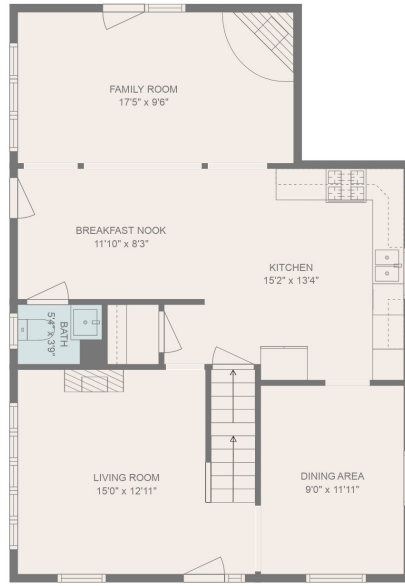

FLOOR 1

FLOOR 2

FLOOR 3

FLOOR 4

Total scanned area: 2626 sq. ft

MEASUREMENTS ARE CALCULATED BY CUBICASA TECHNOLOGY. DEEMED HIGHLY RELIABLE BUT NOT GUARANTEED.

BEDROOM
24'4" x 18'0"

Total scanned area: 2626 sq. ft

MEASUREMENTS ARE CALCULATED BY CUBICASA TECHNOLOGY. DEEMED HIGHLY RELIABLE BUT NOT GUARANTEED.

Total scanned area: 2626 sq. ft

MEASUREMENTS ARE CALCULATED BY CUBICASA TECHNOLOGY. DEEMED HIGHLY RELIABLE BUT NOT GUARANTEED.

Total scanned area: 2626 sq. ft

MEASUREMENTS ARE CALCULATED BY CUBICASA TECHNOLOGY. DEEMED HIGHLY RELIABLE BUT NOT GUARANTEED.

Total scanned area: 2626 sq. ft

MEASUREMENTS ARE CALCULATED BY CUBICASA TECHNOLOGY. DEEMED HIGHLY RELIABLE BUT NOT GUARANTEED.