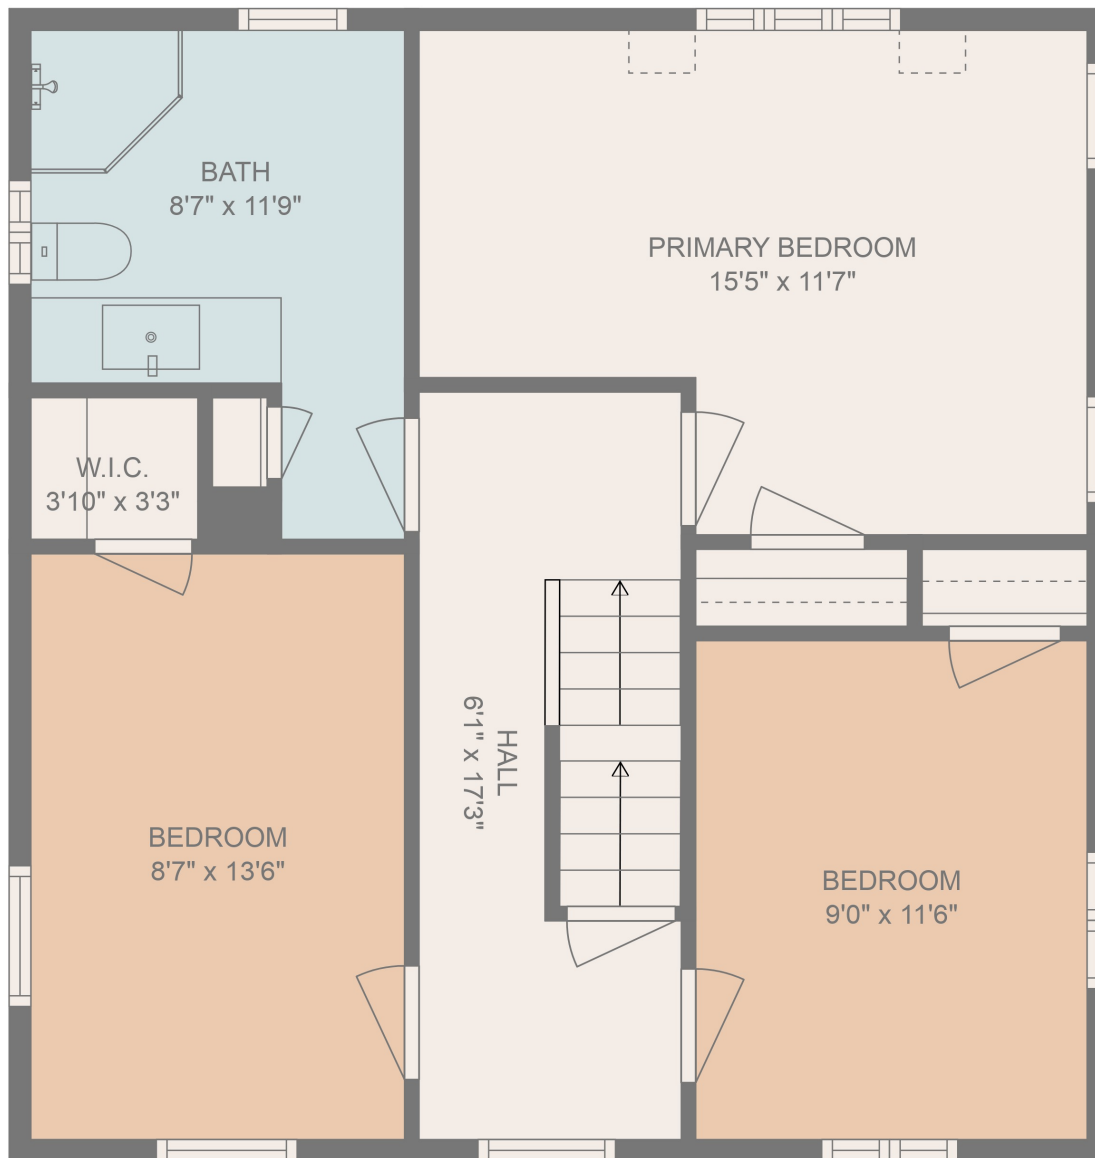

FLOOR 1

FLOOR 2

FLOOR 3

FLOOR 4

Total scanned area: 2626 sq. ft

MEASUREMENTS ARE CALCULATED BY CUBICASA TECHNOLOGY. DEEMED HIGHLY RELIABLE BUT NOT GUARANTEED.

BEDROOM
24'4" x 18'0"

Total scanned area: 2626 sq. ft

MEASUREMENTS ARE CALCULATED BY CUBICASA TECHNOLOGY. DEEMED HIGHLY RELIABLE BUT NOT GUARANTEED.

Total scanned area: 2626 sq. ft

MEASUREMENTS ARE CALCULATED BY CUBICASA TECHNOLOGY. DEEMED HIGHLY RELIABLE BUT NOT GUARANTEED.

Total scanned area: 2626 sq. ft

MEASUREMENTS ARE CALCULATED BY CUBICASA TECHNOLOGY. DEEMED HIGHLY RELIABLE BUT NOT GUARANTEED.

Total scanned area: 2626 sq. ft

MEASUREMENTS ARE CALCULATED BY CUBICASA TECHNOLOGY. DEEMED HIGHLY RELIABLE BUT NOT GUARANTEED.