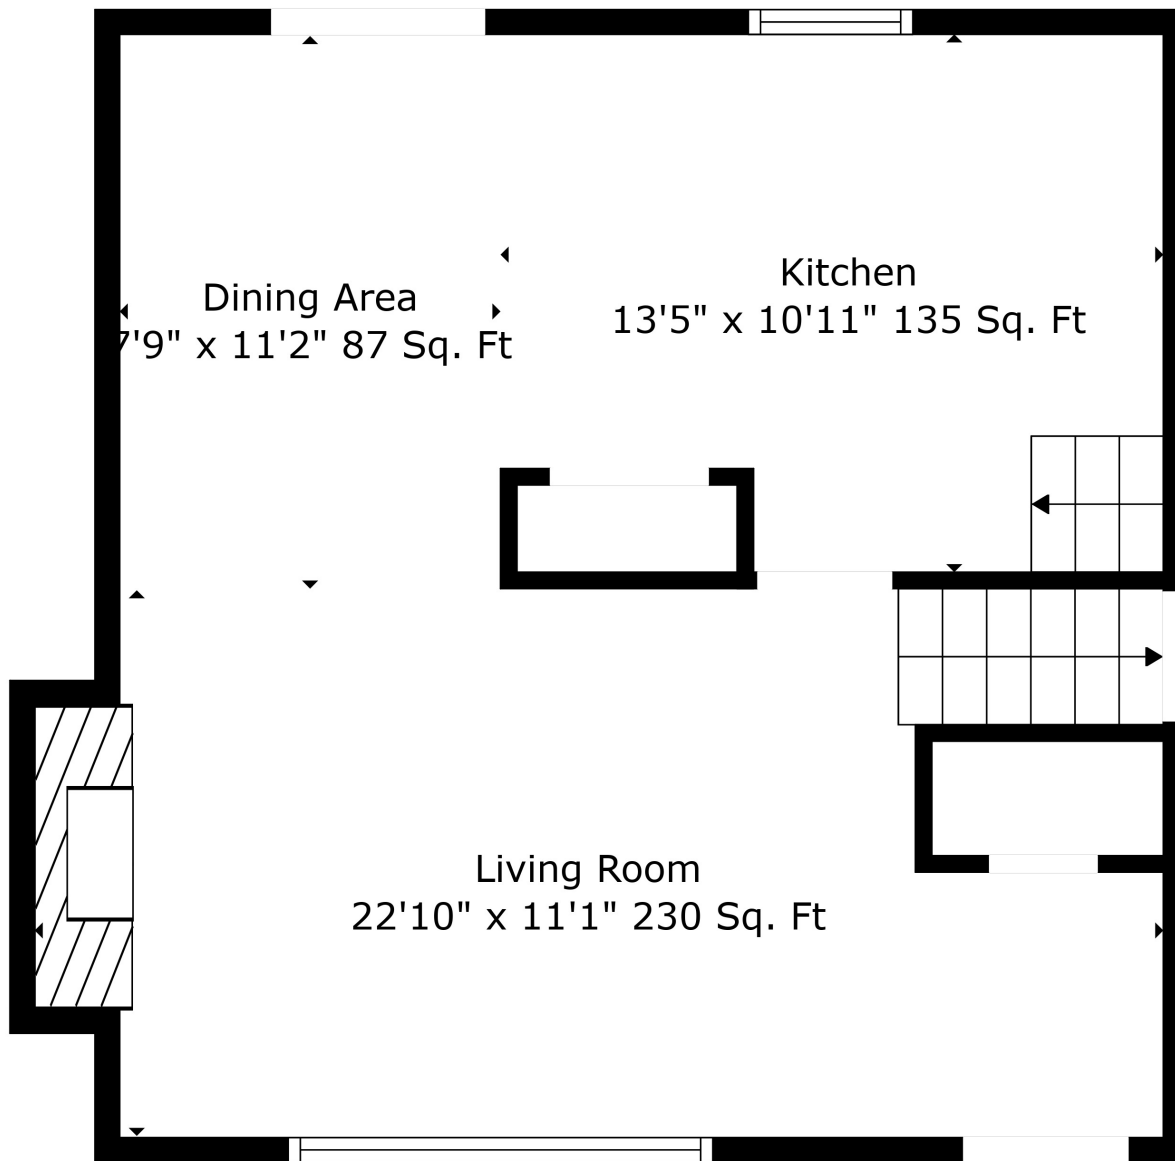

Floor 2

Floor 3

Floor 1

Floor 4

Total scanned area: 1723 sq. ft

Total scanned area: 1723 sq. ft

Measurements Are Calculated By Cubicasa Technology. Deemed Highly Reliable But Not Guaranteed.

Total scanned area: 1723 sq. ft

Measurements Are Calculated By Cubicasa Technology. Deemed Highly Reliable But Not Guaranteed.

Total scanned area: 1723 sq. ft

Family Room
20'0" x 22'2" 368 Sq. Ft

Bath
5'8" x 4'5" 25 Sq. Ft

Total scanned area: 1723 sq. ft