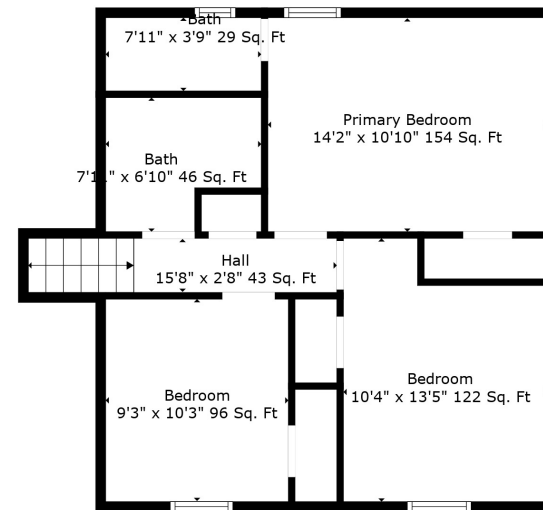

Floor 2

Floor 3

Floor 1

Floor 4

Total scanned area: 1723 sq. ft

Total scanned area: 1723 sq. ft

Measurements Are Calculated By Cubicasa Technology. Deemed Highly Reliable But Not Guaranteed.

Total scanned area: 1723 sq. ft

Measurements Are Calculated By Cubicasa Technology. Deemed Highly Reliable But Not Guaranteed.

Total scanned area: 1723 sq. ft

Family Room
20'0" x 22'2" 368 Sq. Ft

Bath
5'8" x 4'5" 25 Sq. Ft

Total scanned area: 1723 sq. ft