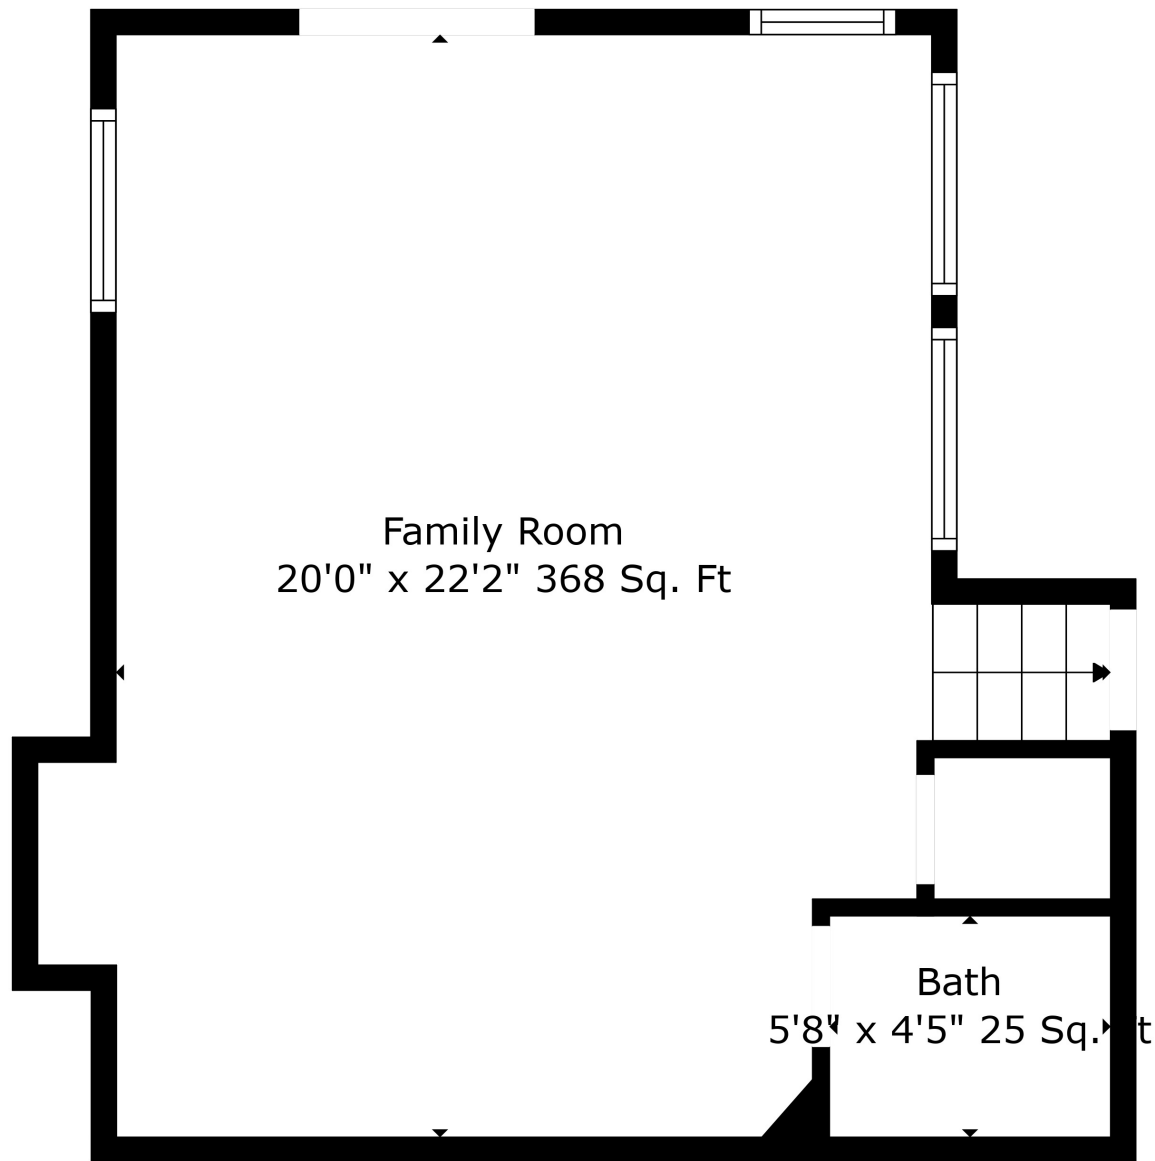

Floor 2

Floor 3

Floor 1

Floor 4

Total scanned area: 1723 sq. ft

Total scanned area: 1723 sq. ft

Measurements Are Calculated By Cubicasa Technology. Deemed Highly Reliable But Not Guaranteed.

Total scanned area: 1723 sq. ft

Measurements Are Calculated By Cubicasa Technology. Deemed Highly Reliable But Not Guaranteed.

Total scanned area: 1723 sq. ft

Family Room
20'0" x 22'2" 368 Sq. Ft

Bath
5'8" x 4'5" 25 Sq. Ft

Total scanned area: 1723 sq. ft