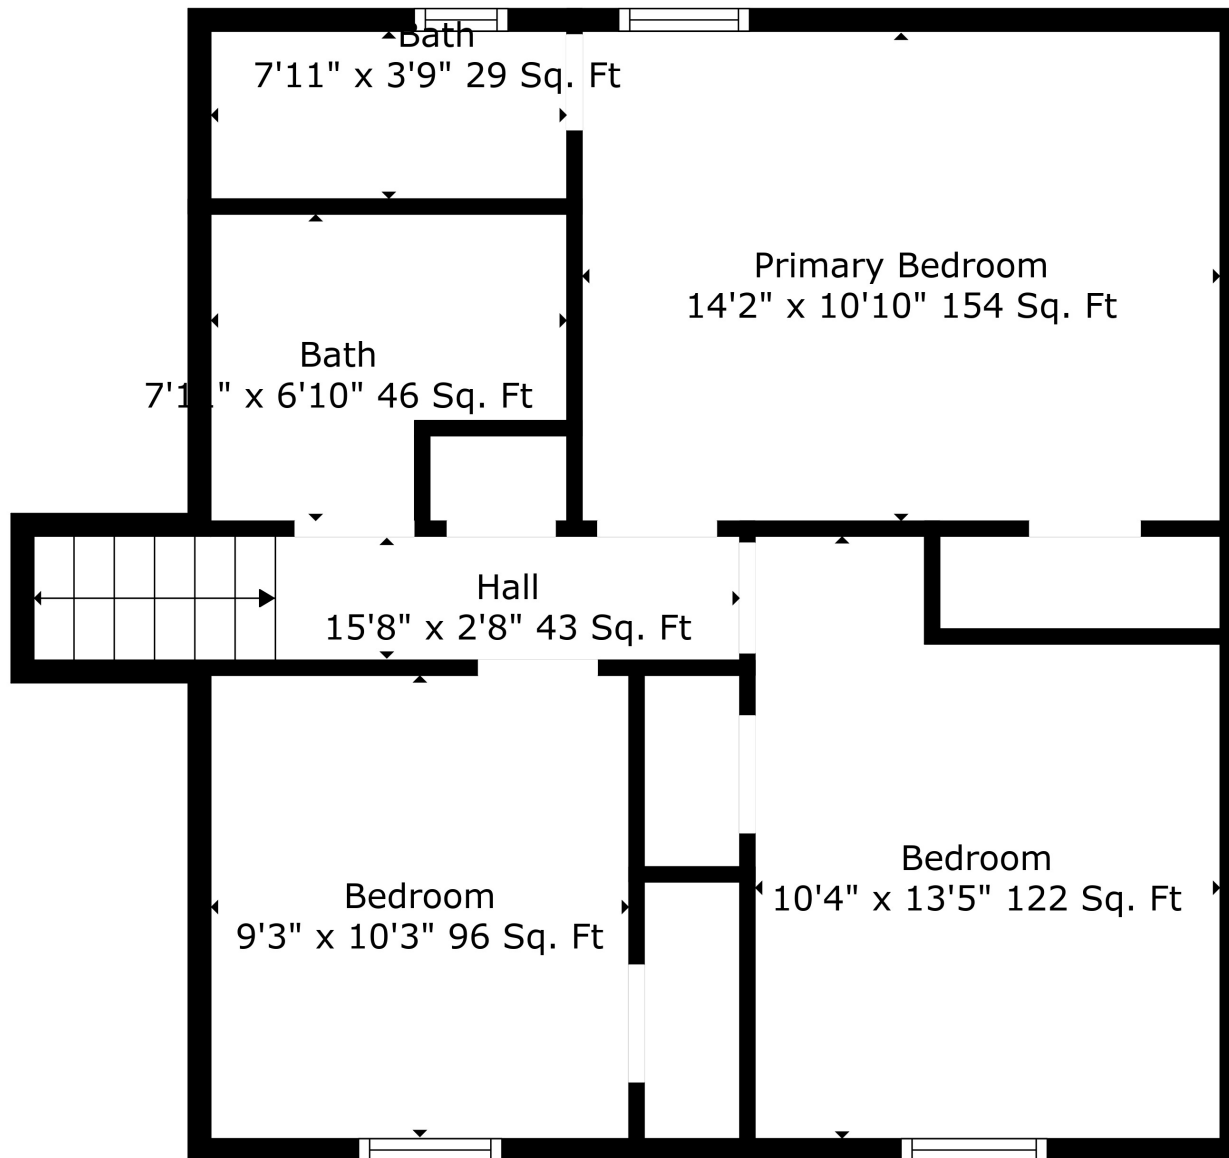

Floor 2

Floor 3

Floor 1

Floor 4

Total scanned area: 1723 sq. ft

Total scanned area: 1723 sq. ft

Measurements Are Calculated By Cubicasa Technology. Deemed Highly Reliable But Not Guaranteed.

Total scanned area: 1723 sq. ft

Measurements Are Calculated By Cubicasa Technology. Deemed Highly Reliable But Not Guaranteed.

Total scanned area: 1723 sq. ft

Family Room
20'0" x 22'2" 368 Sq. Ft

Bath
5'8" x 4'5" 25 Sq. Ft

Total scanned area: 1723 sq. ft