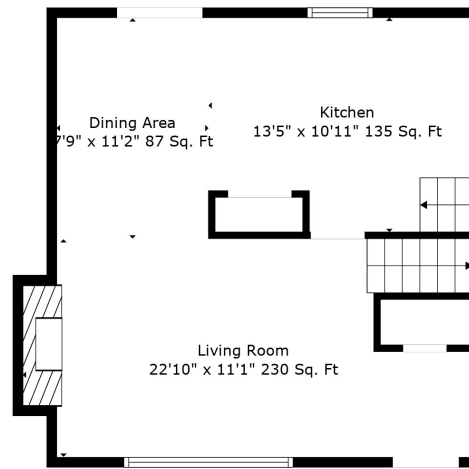

Floor 2

Floor 3

Floor 1

Floor 4

Total scanned area: 1723 sq. ft

Total scanned area: 1723 sq. ft

Measurements Are Calculated By Cubicasa Technology. Deemed Highly Reliable But Not Guaranteed.

Total scanned area: 1723 sq. ft

Measurements Are Calculated By Cubicasa Technology. Deemed Highly Reliable But Not Guaranteed.

Total scanned area: 1723 sq. ft

Family Room
20'0" x 22'2" 368 Sq. Ft

Bath
5'8" x 4'5" 25 Sq. Ft

Total scanned area: 1723 sq. ft