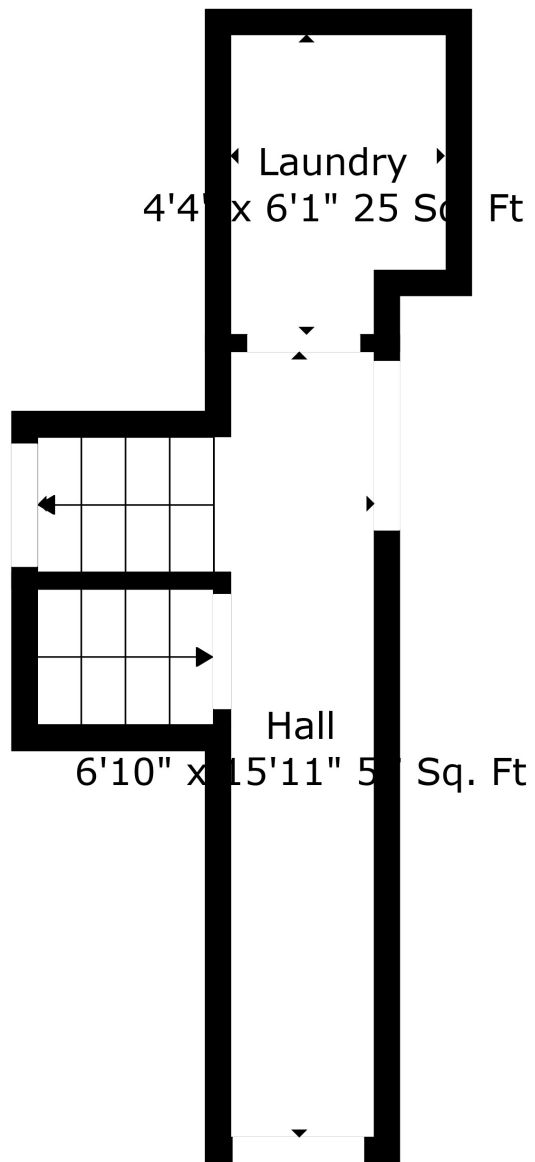

Floor 2

Floor 3

Floor 1

Floor 4

Total scanned area: 1723 sq. ft

Total scanned area: 1723 sq. ft

Measurements Are Calculated By Cubicasa Technology. Deemed Highly Reliable But Not Guaranteed.

Total scanned area: 1723 sq. ft

Measurements Are Calculated By Cubicasa Technology. Deemed Highly Reliable But Not Guaranteed.

Total scanned area: 1723 sq. ft

Family Room
20'0" x 22'2" 368 Sq. Ft

Bath
5'8" x 4'5" 25 Sq. Ft

Total scanned area: 1723 sq. ft