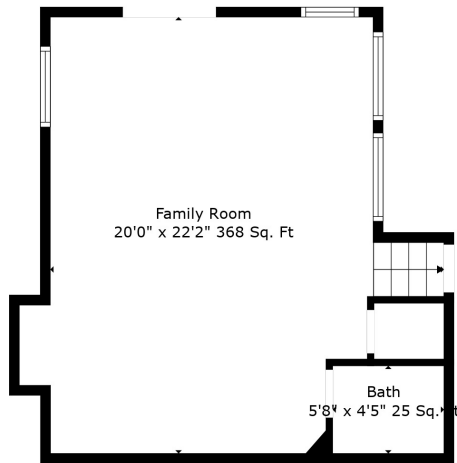

Floor 2

Floor 3

Floor 1

Floor 4

Total scanned area: 1723 sq. ft

Total scanned area: 1723 sq. ft

Measurements Are Calculated By Cubicasa Technology. Deemed Highly Reliable But Not Guaranteed.

Total scanned area: 1723 sq. ft

Measurements Are Calculated By Cubicasa Technology. Deemed Highly Reliable But Not Guaranteed.

Total scanned area: 1723 sq. ft

Family Room
20'0" x 22'2" 368 Sq. Ft

Bath
5'8" x 4'5" 25 Sq. Ft

Total scanned area: 1723 sq. ft