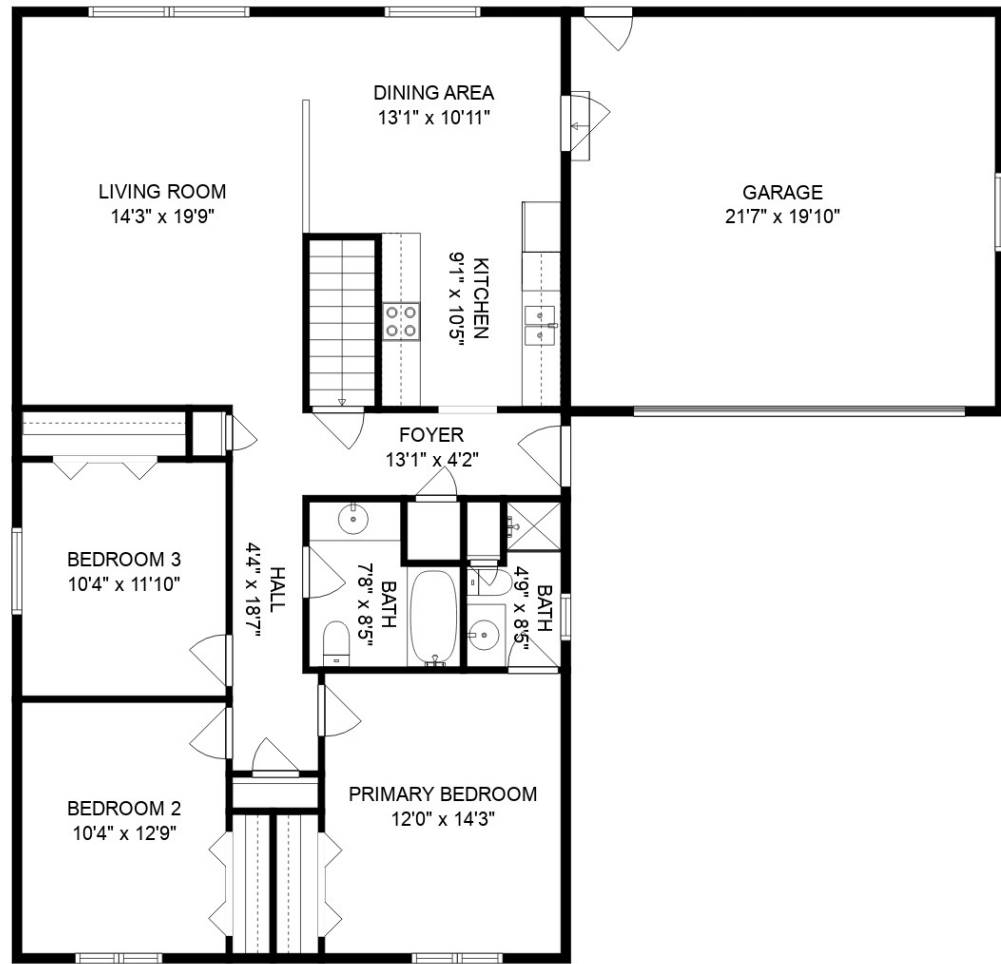

LOWER FLOOR

MAIN FLOOR

**Estimated areas**

GLA FLOOR 1: 0 sq. ft, excluded 1372 sq. ft  
 GLA MAIN FLOOR: 1381 sq. ft, excluded 460 sq. ft  
 Total GLA 1381 sq. ft, total scanned area 3213 sq. ft

SIZES AND DIMENSIONS ARE APPROXIMATE. ACTUAL MAY VARY.

**Estimated areas**

GLA FLOOR 1: 0 sq. ft, excluded 1372 sq. ft  
 GLA MAIN FLOOR: 1381 sq. ft, excluded 460 sq. ft  
 Total GLA 1381 sq. ft, total scanned area 3213 sq. ft

SIZES AND DIMENSIONS ARE APPROXIMATE. ACTUAL MAY VARY.