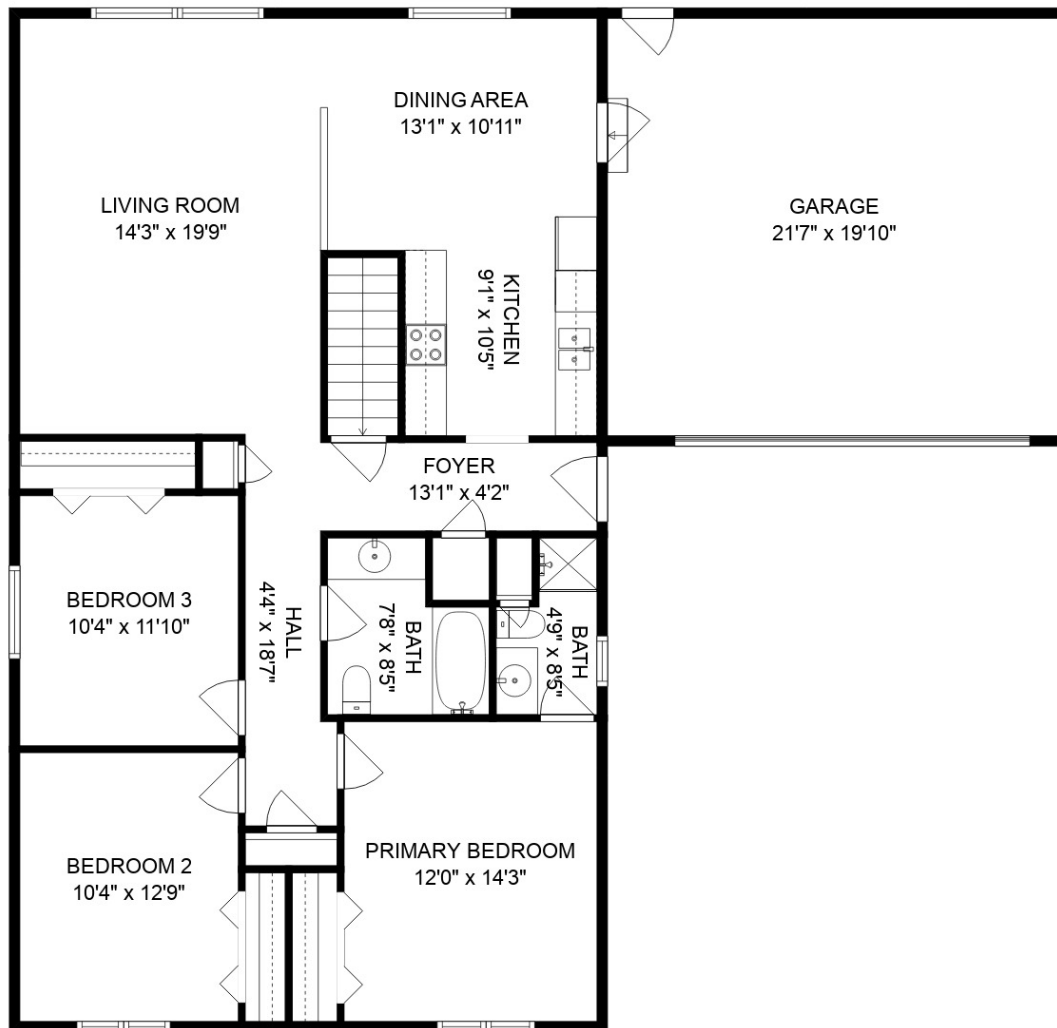

LOWER FLOOR

MAIN FLOOR

**Estimated areas**

GLA FLOOR 1: 0 sq. ft, excluded 1372 sq. ft  
 GLA MAIN FLOOR: 1381 sq. ft, excluded 460 sq. ft  
 Total GLA 1381 sq. ft, total scanned area 3213 sq. ft

SIZES AND DIMENSIONS ARE APPROXIMATE. ACTUAL MAY VARY.

**Estimated areas**

GLA FLOOR 1: 0 sq. ft, excluded 1372 sq. ft  
 GLA MAIN FLOOR: 1381 sq. ft, excluded 460 sq. ft  
 Total GLA 1381 sq. ft, total scanned area 3213 sq. ft

SIZES AND DIMENSIONS ARE APPROXIMATE. ACTUAL MAY VARY.