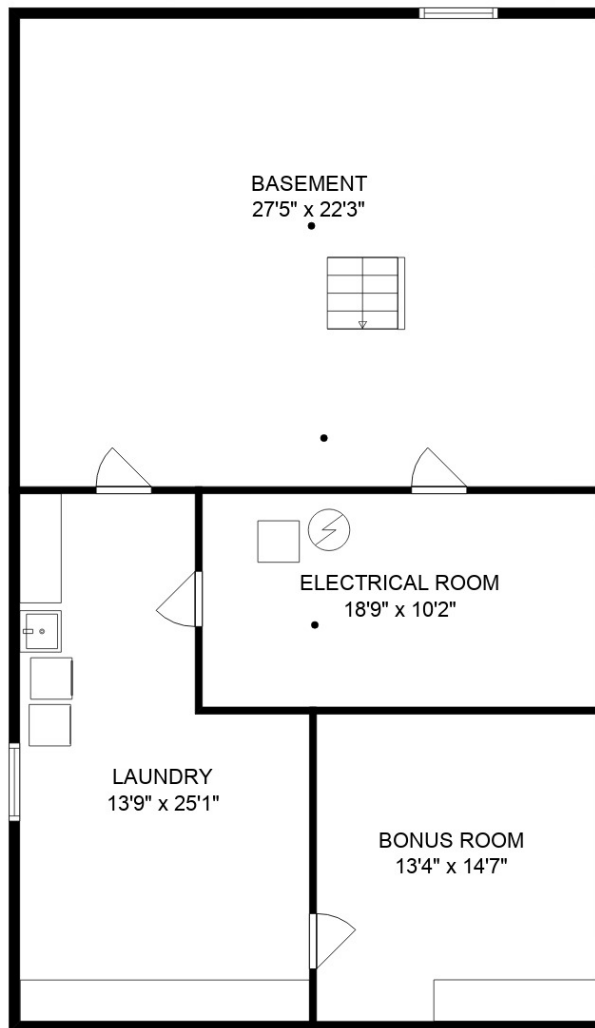

LOWER FLOOR

MAIN FLOOR

**Estimated areas**

GLA FLOOR 1: 0 sq. ft, excluded 1372 sq. ft  
 GLA MAIN FLOOR: 1381 sq. ft, excluded 460 sq. ft  
 Total GLA 1381 sq. ft, total scanned area 3213 sq. ft

SIZES AND DIMENSIONS ARE APPROXIMATE. ACTUAL MAY VARY.

**Estimated areas**

GLA FLOOR 1: 0 sq. ft, excluded 1372 sq. ft  
 GLA MAIN FLOOR: 1381 sq. ft, excluded 460 sq. ft  
 Total GLA 1381 sq. ft, total scanned area 3213 sq. ft

SIZES AND DIMENSIONS ARE APPROXIMATE. ACTUAL MAY VARY.