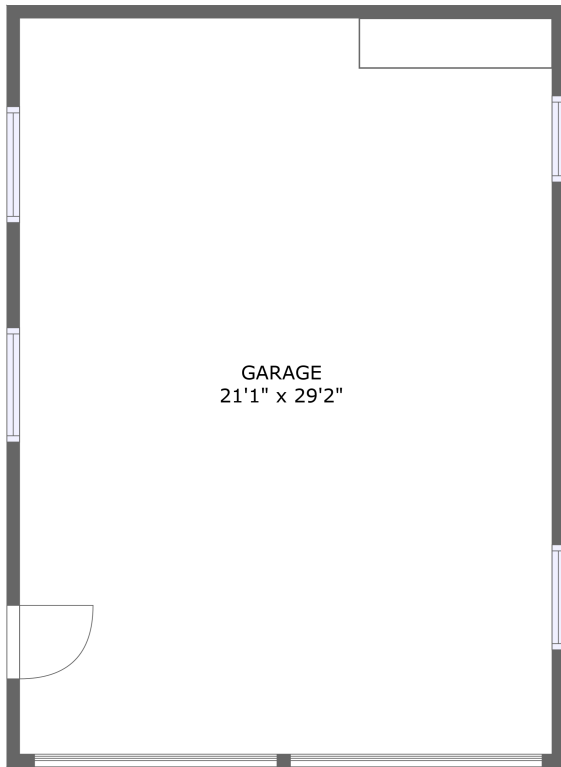

354 Dual Highway, East End, Hagerstown, Washington County, Maryland, United States, 21740

FLOOR 1