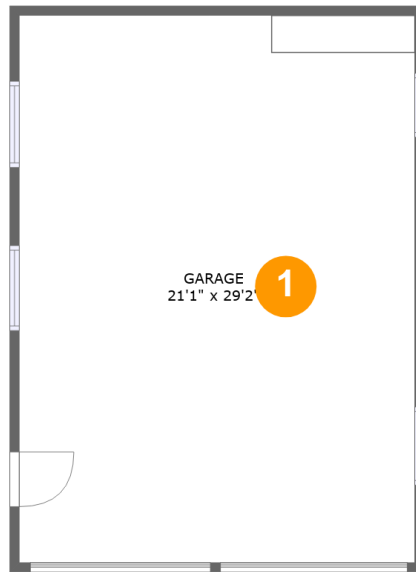

 **2** Floors

 **262**
Gross living
area sqft

 **929**
Total sqft

354 Dual Highway, East End, Hagerstown, Washington County, Maryland, United States, 21740

Room dimensions

Floor 1

Total sqft: 667

Living area: 0

| # | | Dimensions | sqft | Counted as living area |
|---|--------|---------------|------------|------------------------|
| 1 | Garage | 21'1" x 29'2" | 615 sq. ft | No |

354 Dual Highway, East End, Hagerstown, Washington County, Maryland, United States, 21740

354 Dual Highway, East End, Hagerstown, Washington County, Maryland, United States, 21740

1 Floor 1 - Garage

Dimensions: 21'1" x 29'2"
Area: 615 sq. ft
Counted as living area: No

Heated: No
Finished: No
Enclosed: Yes
Contiguous: Yes
Permitted: Yes
Wet space: No
Addition: No
Conversion: No

2 Floor 2 - WC

Dimensions: 4'4" x 6'7"
Area: 28 sq. ft
Counted as living area: Yes

Heated: Yes
Finished: Yes
Enclosed: Yes
Contiguous: Yes
Permitted: Yes
Wet space: Yes
Addition: No
Conversion: No

**354 Dual Highway, East End, Hagerstown, Washington
County, Maryland, United States, 21740**