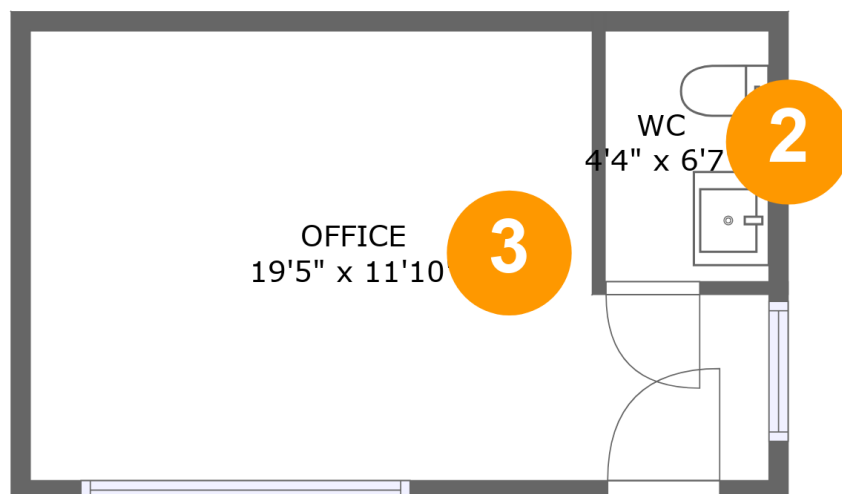

 **2** Floors

 **262**
Gross living
area sqft

 **929**
Total sqft

354 Dual Highway, East End, Hagerstown, Washington County, Maryland, United States, 21740

Room dimensions

Floor 1

Total sqft: 667

Living area: 0

| # | | Dimensions | sqft | Counted as living area |
|---|--------|---------------|------------|------------------------|
| 1 | Garage | 21'1" x 29'2" | 615 sq. ft | No |

354 Dual Highway, East End, Hagerstown, Washington County, Maryland, United States, 21740

354 Dual Highway, East End, Hagerstown, Washington County, Maryland, United States, 21740

1 Floor 1 - Garage

Dimensions: 21'1" x 29'2"
Area: 615 sq. ft
Counted as living area: No

Heated: No
Finished: No
Enclosed: Yes
Contiguous: Yes
Permitted: Yes
Wet space: No
Addition: No
Conversion: No

2 Floor 2 - WC

Dimensions: 4'4" x 6'7"
Area: 28 sq. ft
Counted as living area: Yes

Heated: Yes
Finished: Yes
Enclosed: Yes
Contiguous: Yes
Permitted: Yes
Wet space: Yes
Addition: No
Conversion: No

**354 Dual Highway, East End, Hagerstown, Washington
County, Maryland, United States, 21740**