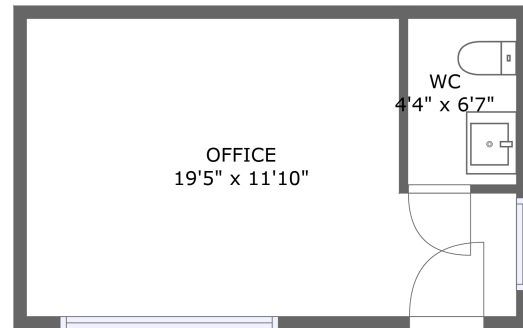

FLOOR 2

Property summary

1 Garages

0 Bedrooms

0 Bathrooms

1 Half baths

2 Floors

262
Gross living
area sqft

929
Total sqft