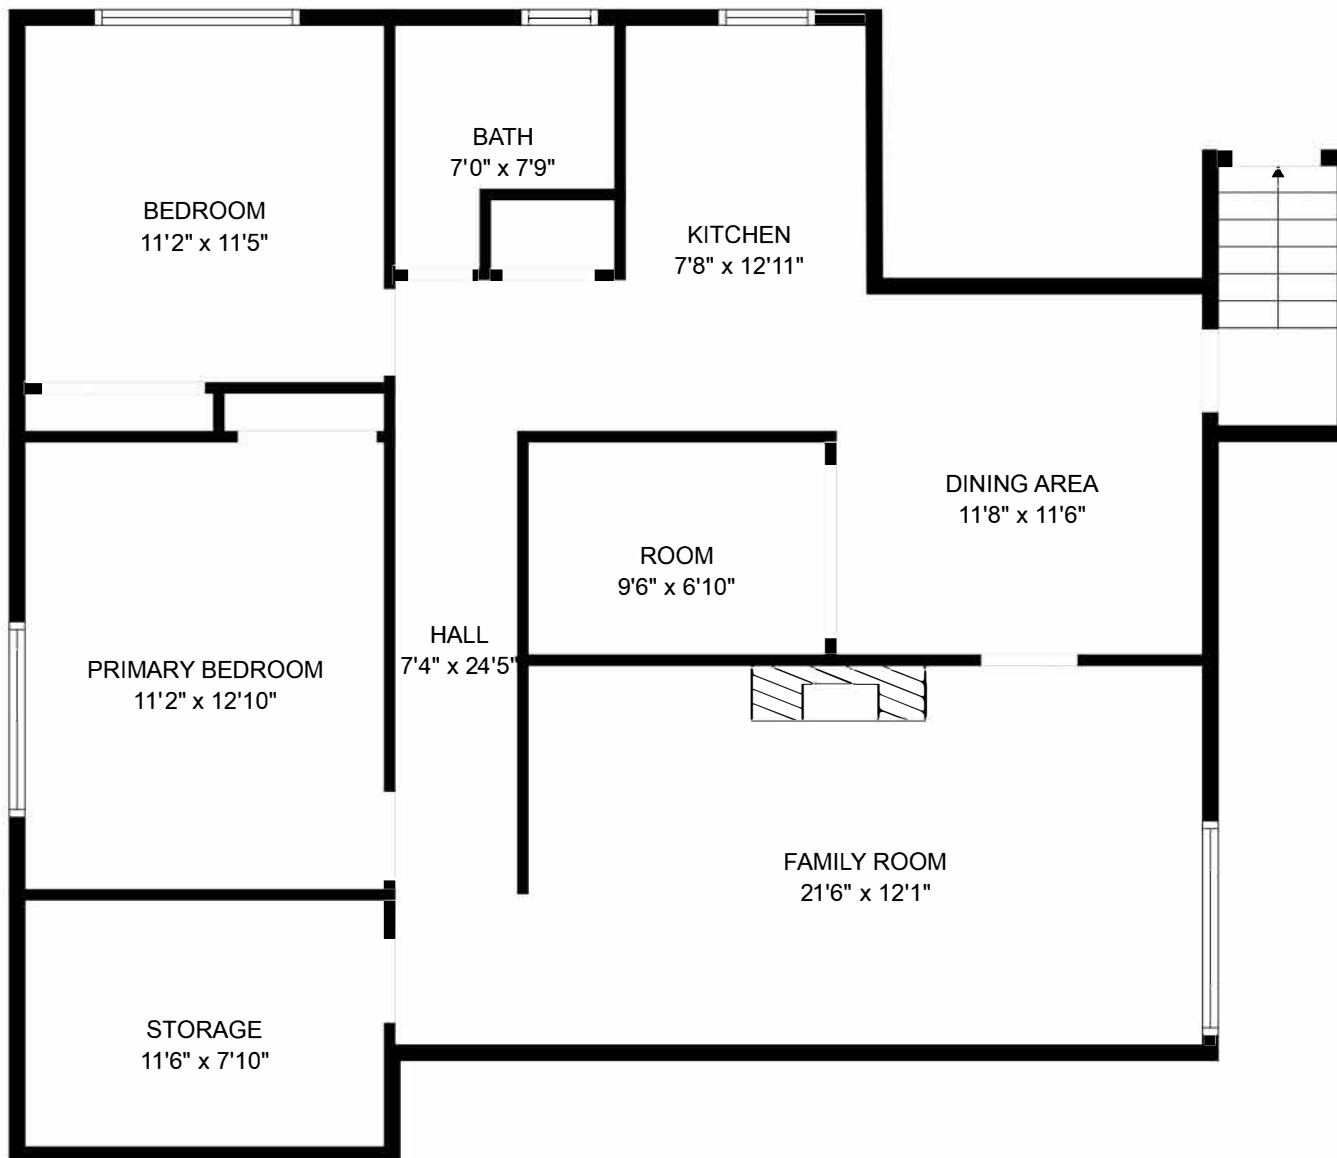

FLOOR 2

FLOOR 1

Estimated Areas
 MAIN FLOOR 1332 sq. ft
 BELOW MAIN 1282 sq. ft
Total 2614 sq. ft

Sizes and dimensions may have a slight variation from actual sizes. E&O Insured.

Estimated Areas
 MAIN FLOOR 1332 sq. ft
 BELOW MAIN 1282 sq. ft
Total 2614 sq. ft

Sizes and dimensions may have a slight variation from actual sizes. E&O Insured.

Estimated Areas

MAIN FLOOR 1332 sq. ft

BELOW MAIN 1282 sq. ft

Total 2614 sq. ft

Sizes and dimensions may have a slight variation from actual sizes. E&O Insured.