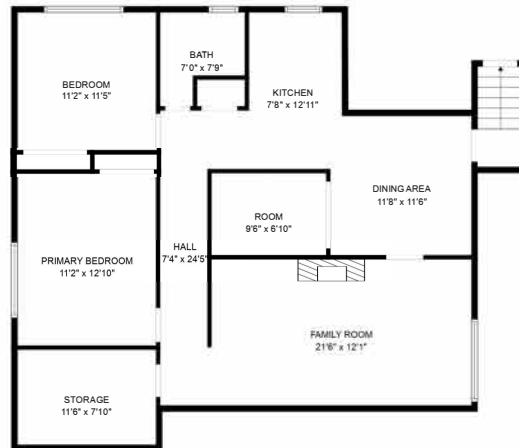

FLOOR 2

FLOOR 1

Estimated Areas
 MAIN FLOOR 1332 sq. ft
 BELOW MAIN 1282 sq. ft
Total 2614 sq. ft

Sizes and dimensions may have a slight variation from actual sizes. E&O Insured.

Estimated Areas
 MAIN FLOOR 1332 sq. ft
 BELOW MAIN 1282 sq. ft
Total 2614 sq. ft

Sizes and dimensions may have a slight variation from actual sizes. E&O Insured.

Estimated Areas

MAIN FLOOR 1332 sq. ft

BELOW MAIN 1282 sq. ft

Total 2614 sq. ft

Sizes and dimensions may have a slight variation from actual sizes. E&O Insured.