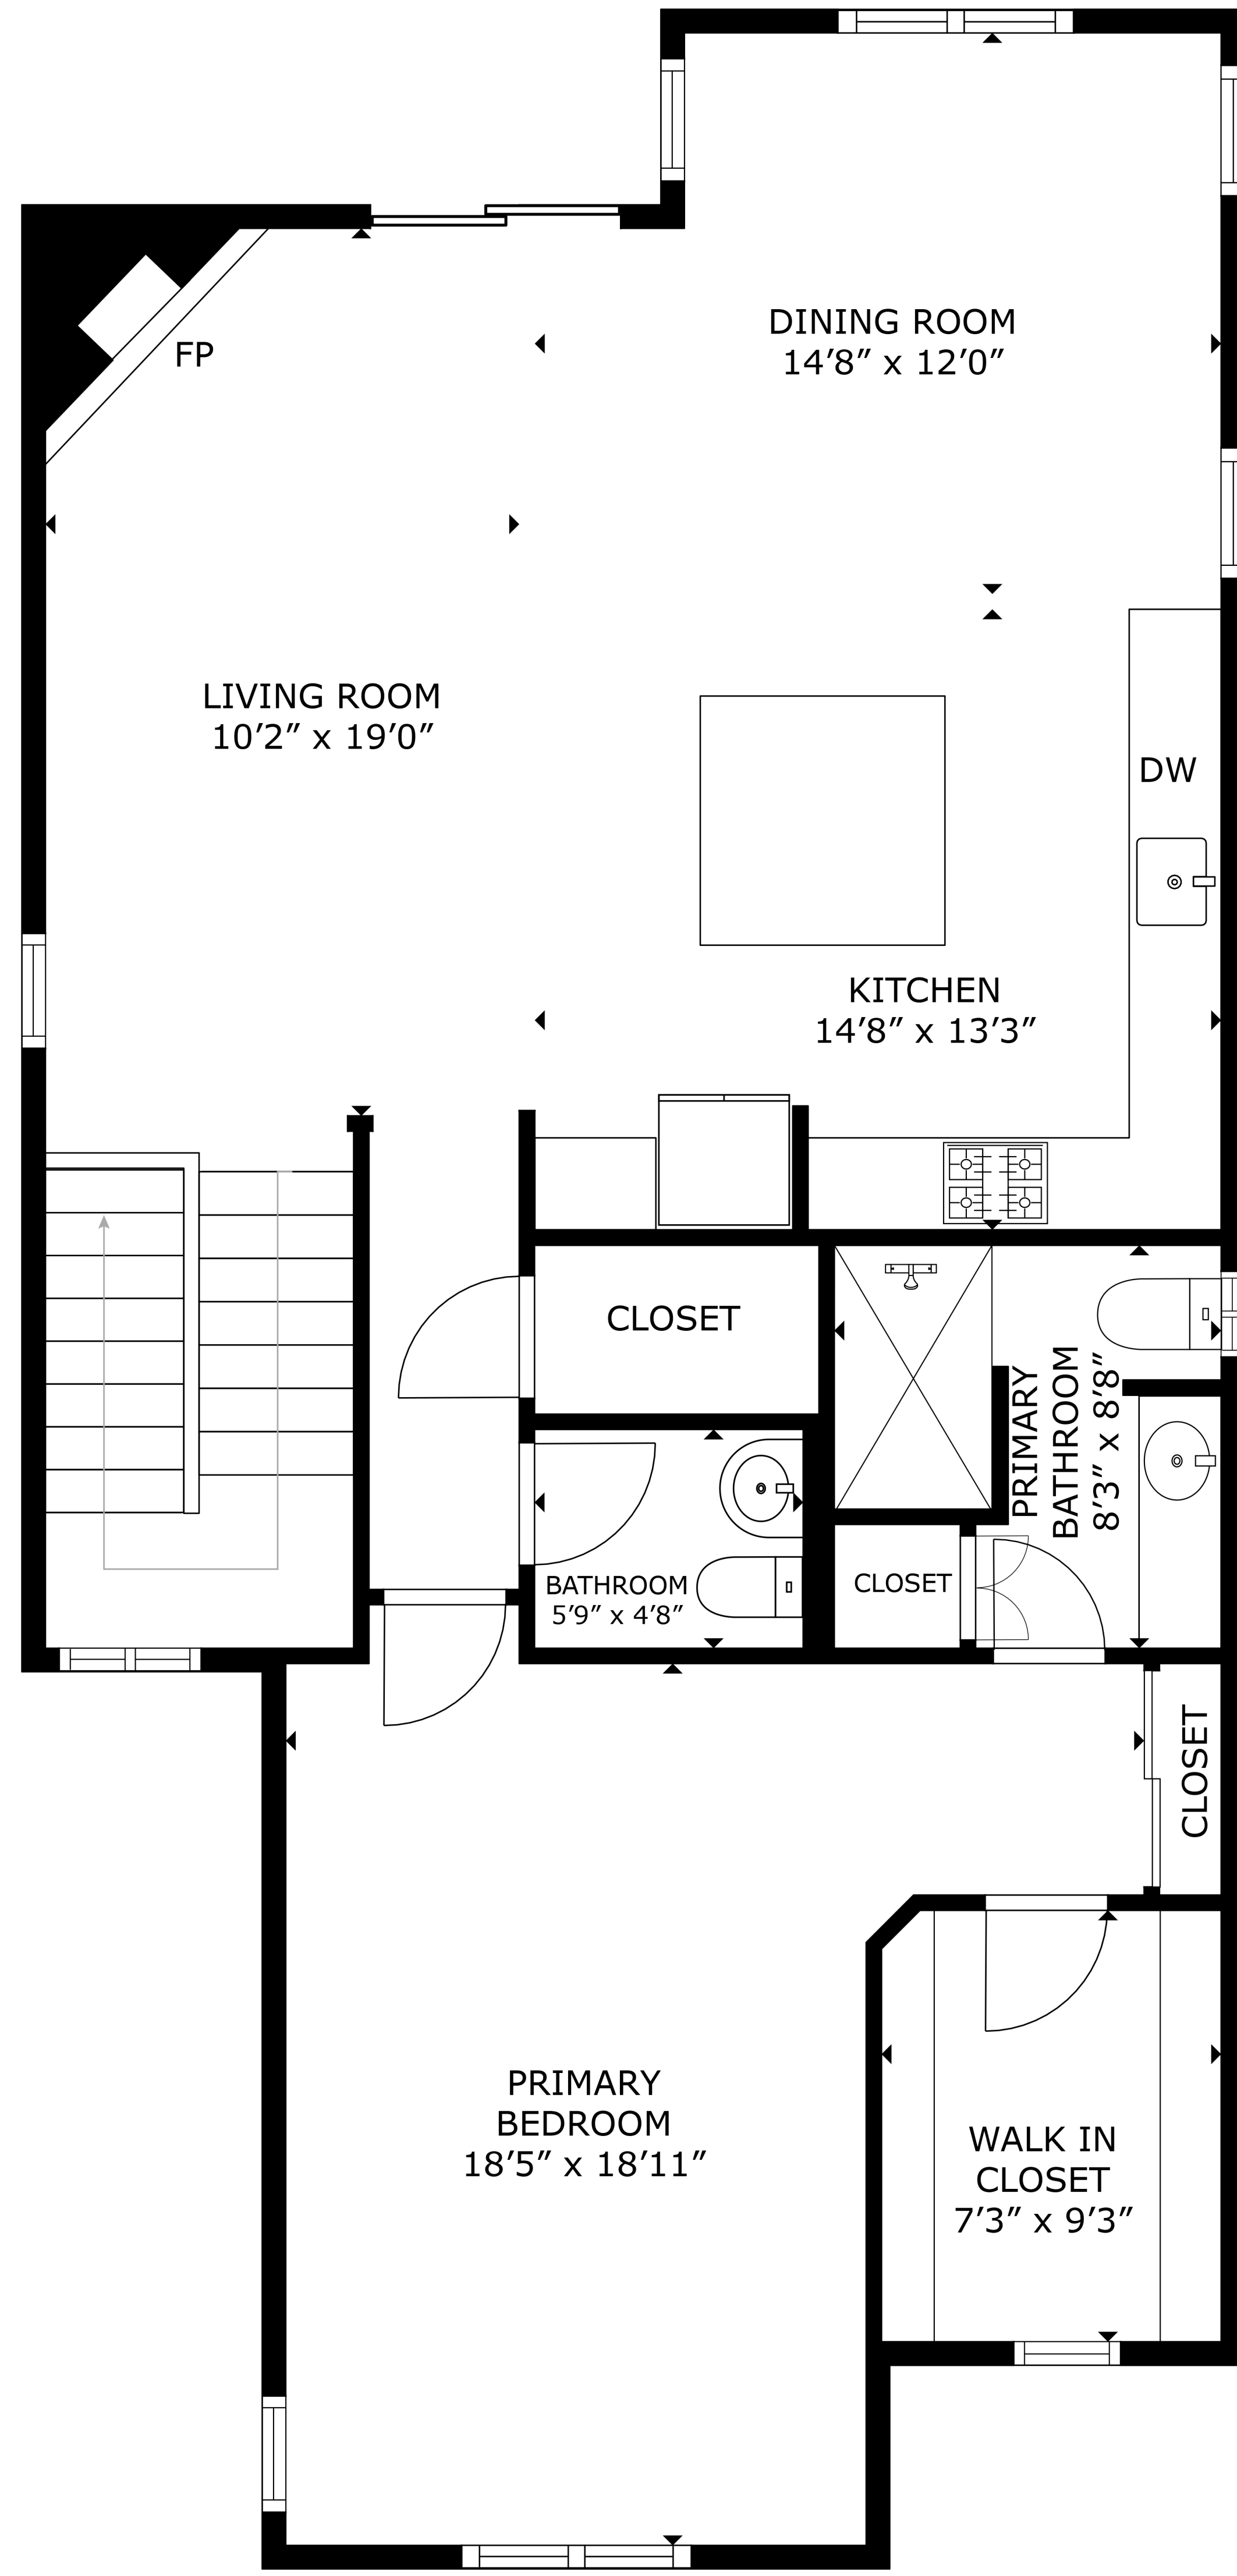

FLOOR 1

FLOOR 2

GROSS INTERNAL AREA
 FLOOR 1: 707 sq. ft, FLOOR 2: 1,092 sq. ft
 TOTAL: 1,799 sq. ft
 EXCLUDED AREA: GARAGE: 479 sq. ft
 SIZES AND DIMENSIONS ARE APPROXIMATE, ACTUAL MAY VARY.