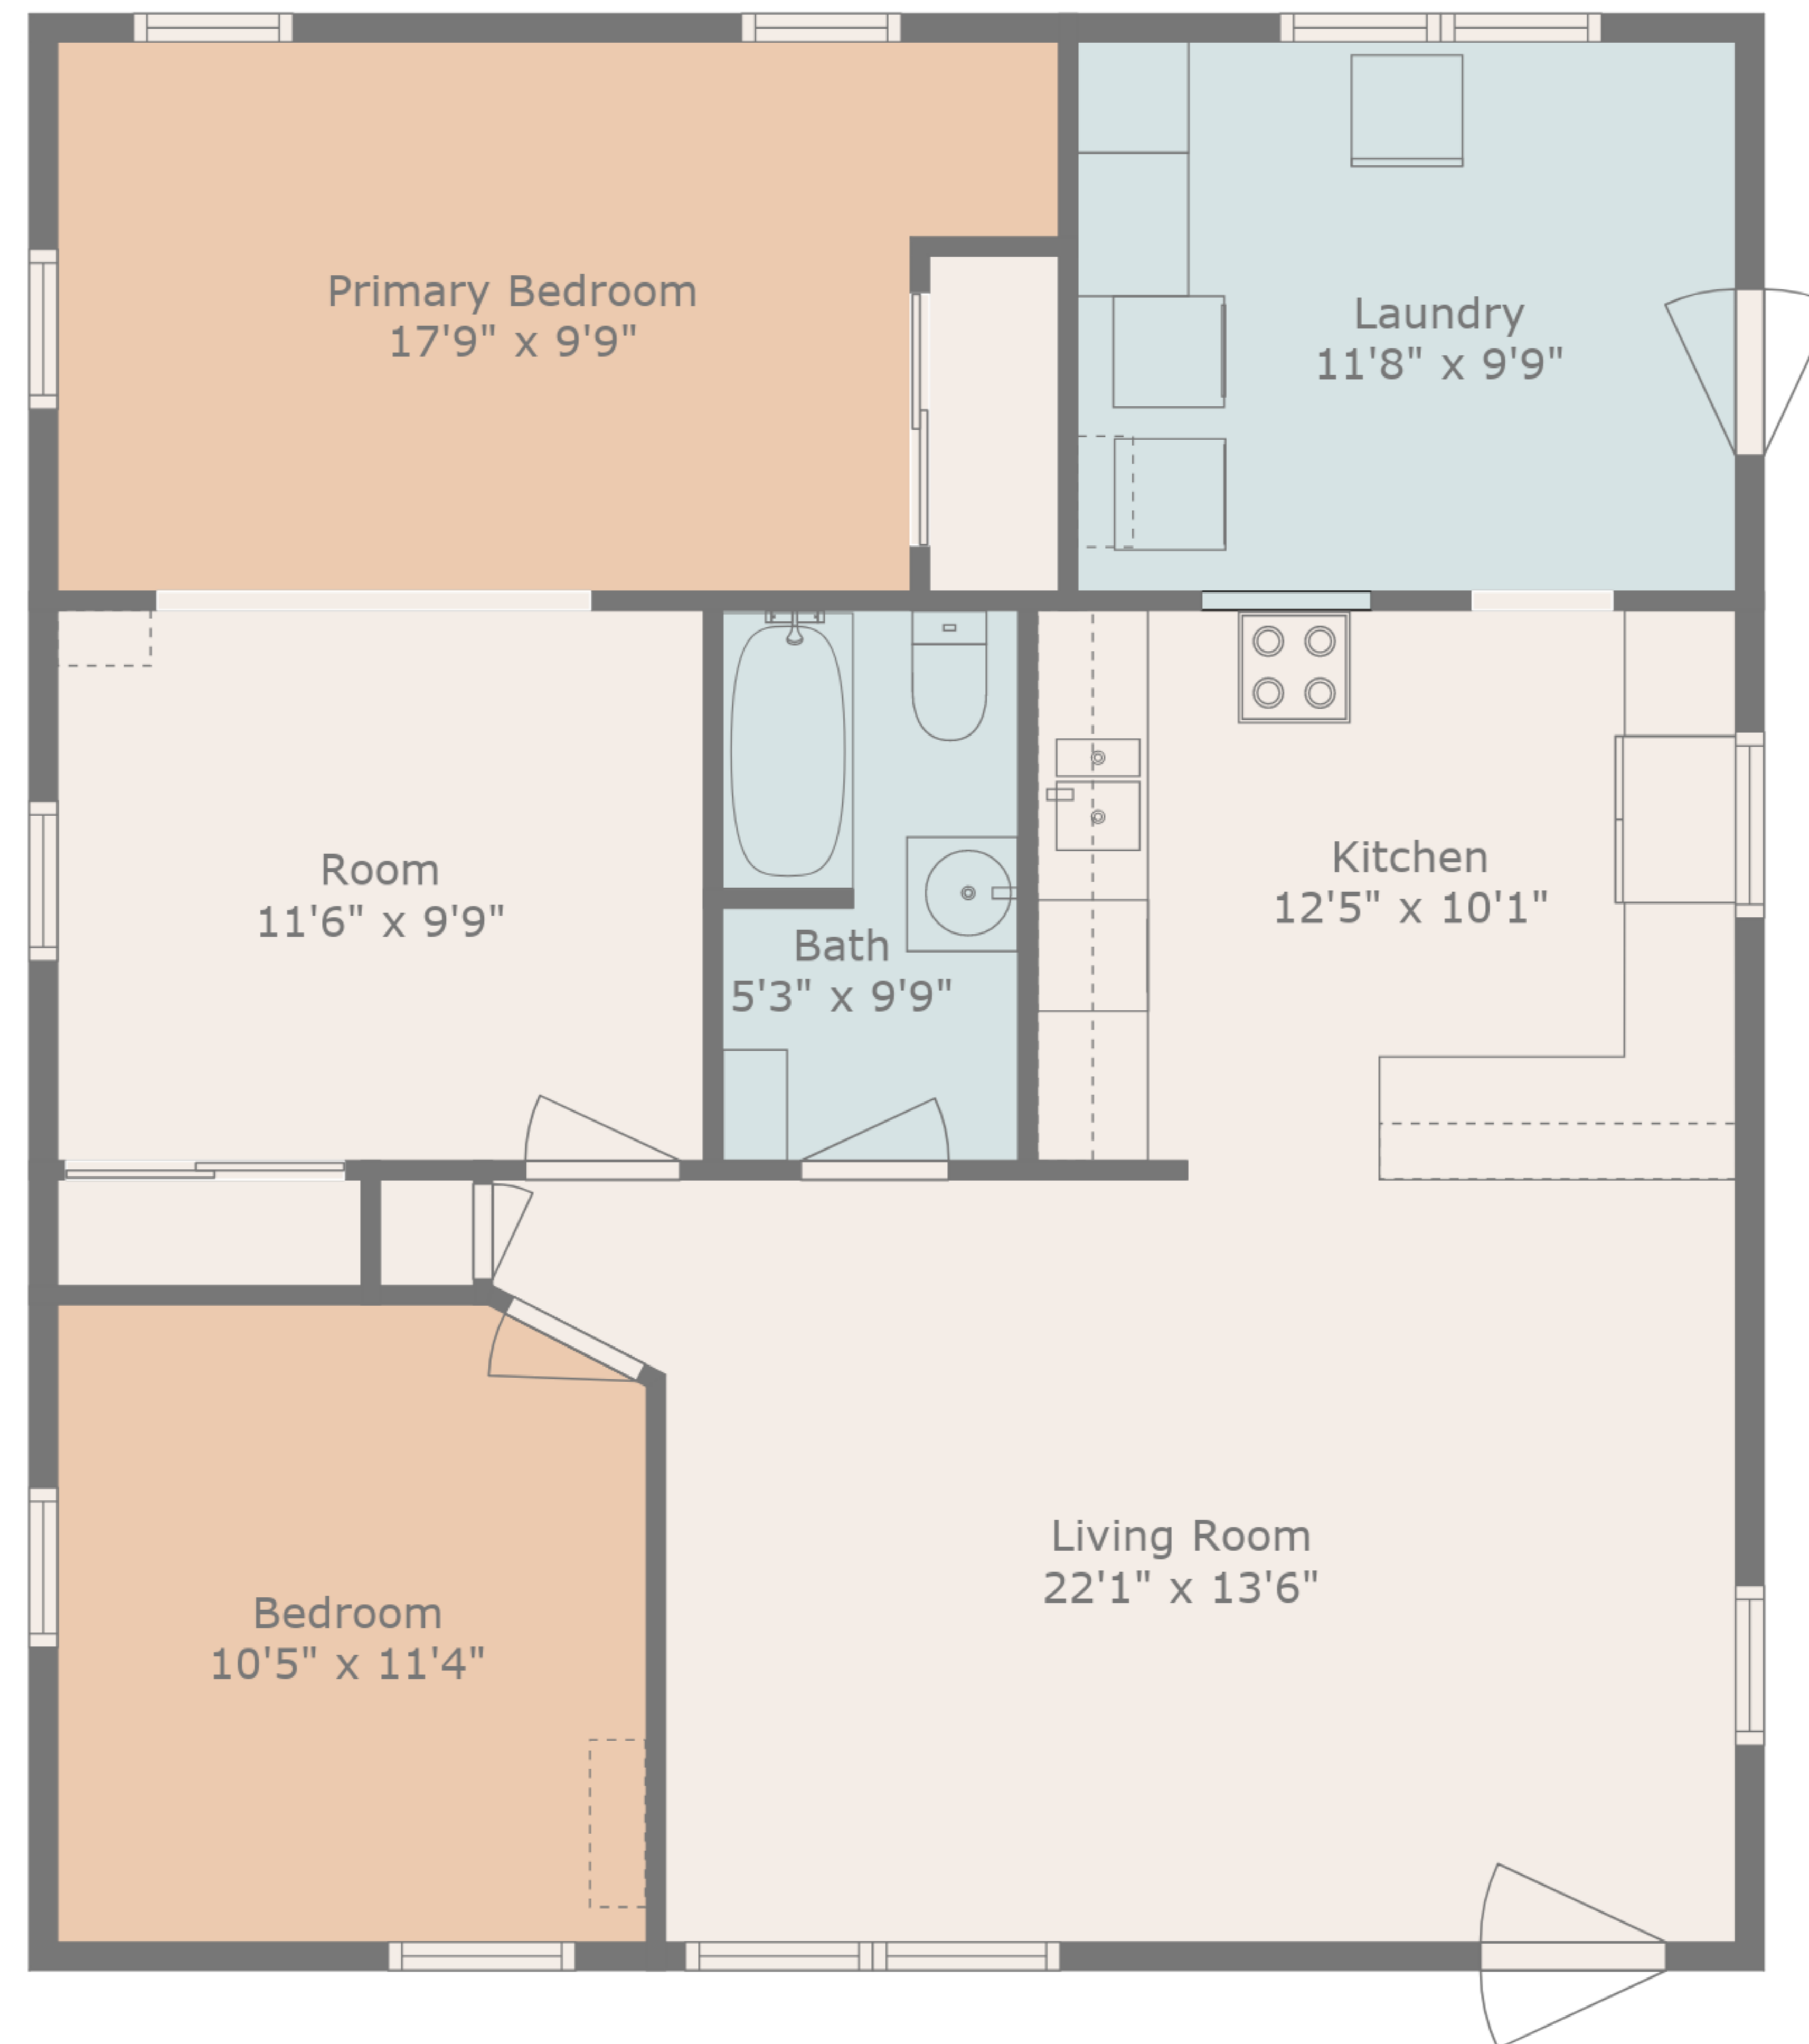

TOTAL: 1004 sq. ft

FLOOR 1: 1004 sq. ft

EXCLUDED AREAS: COVERED PATIO: 112 sq. ft, PORCH: 19 sq. ft, SHED: 265 sq. ft,
WALLS: 113 sq. ft

Floor Plan Measurements Deemed Highly Reliable But Not Guaranteed

8040 MEDIA