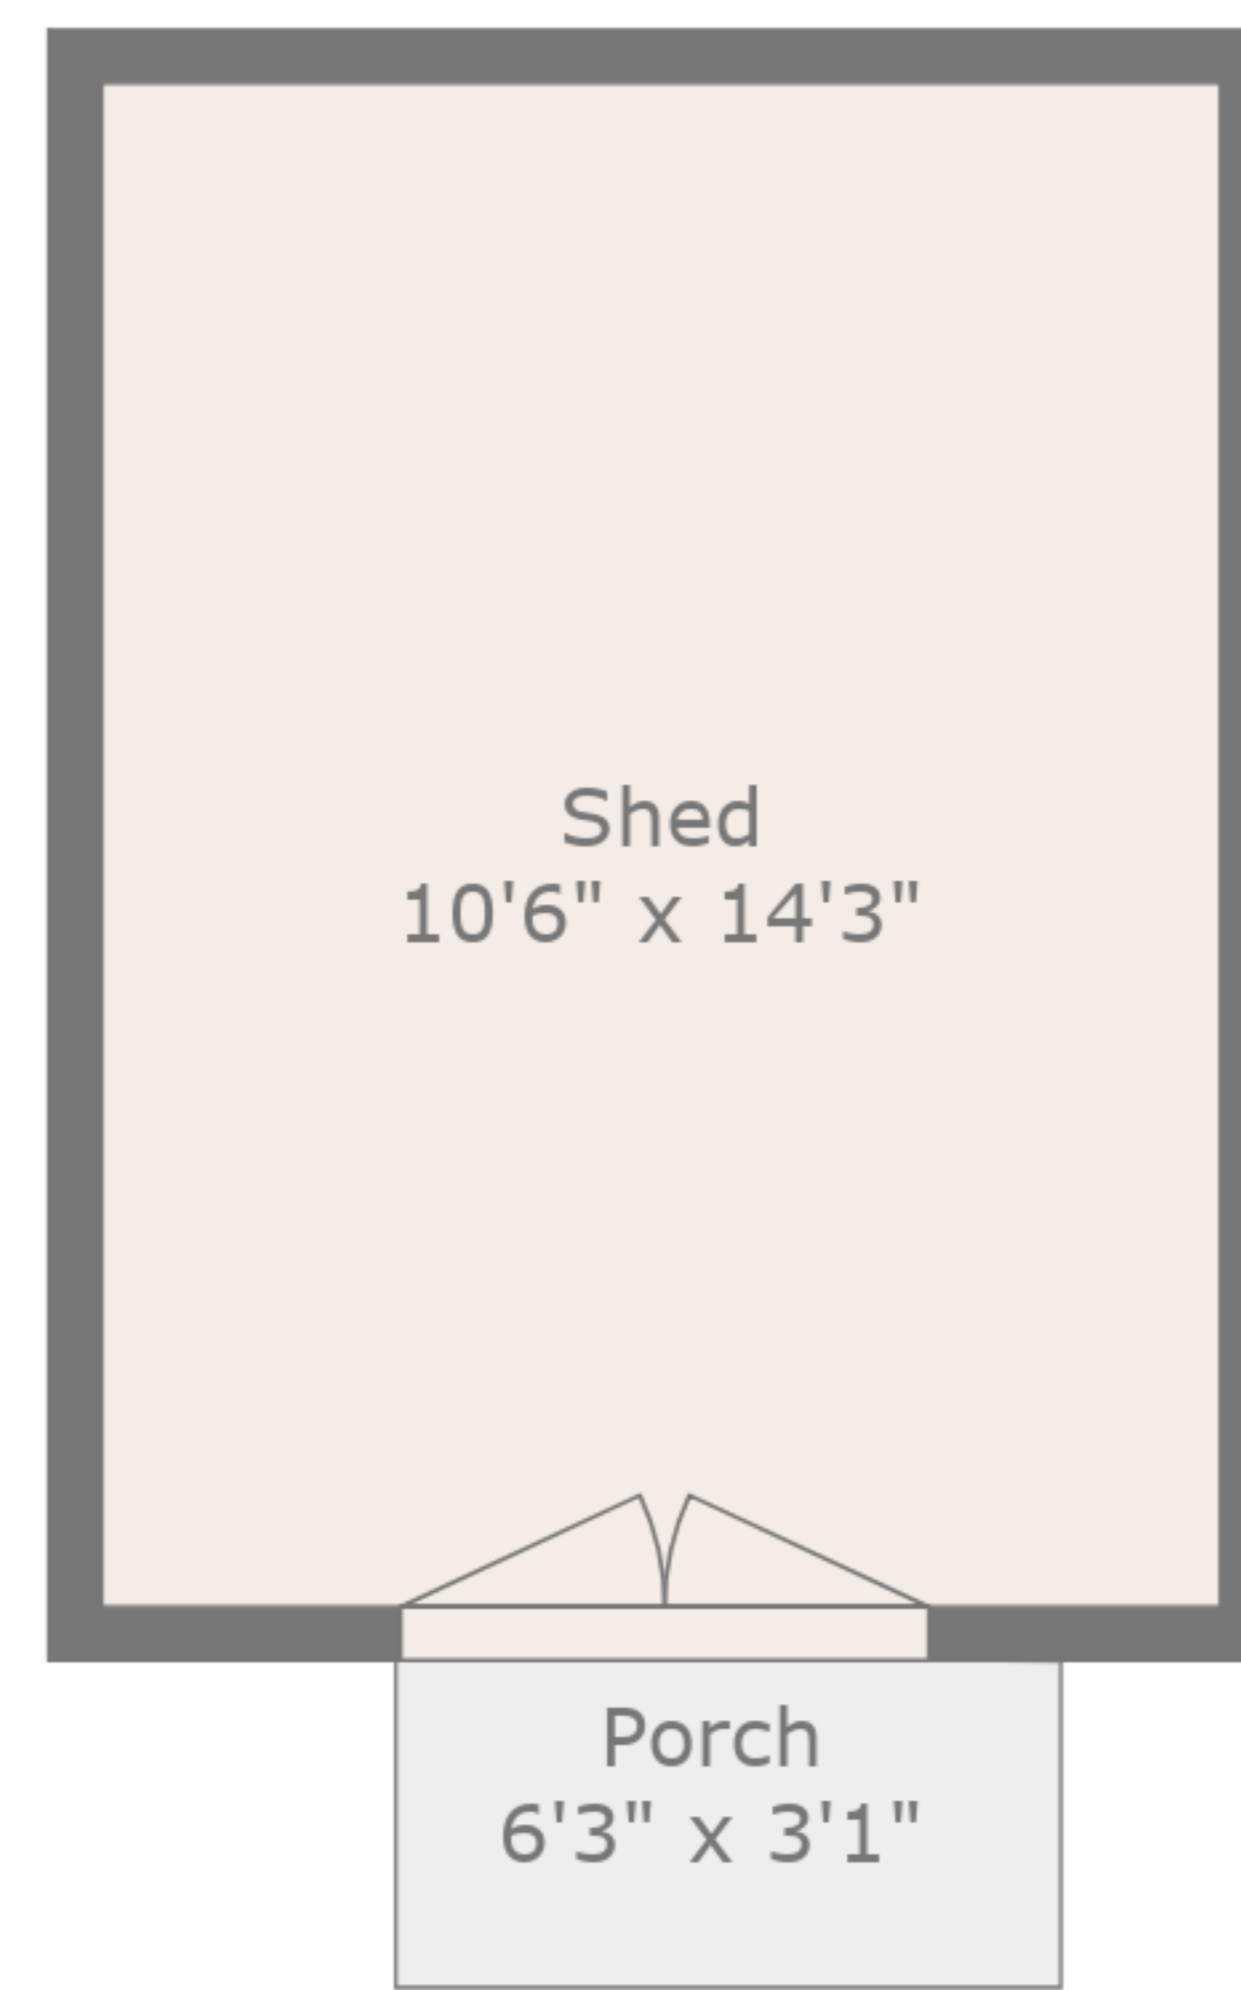

TOTAL: 1004 sq. ft

FLOOR 1: 1004 sq. ft

EXCLUDED AREAS: COVERED PATIO: 112 sq. ft, PORCH: 19 sq. ft, SHED: 265 sq. ft,
WALLS: 113 sq. ft

Floor Plan Measurements Deemed Highly Reliable But Not Guaranteed

8040 MEDIA