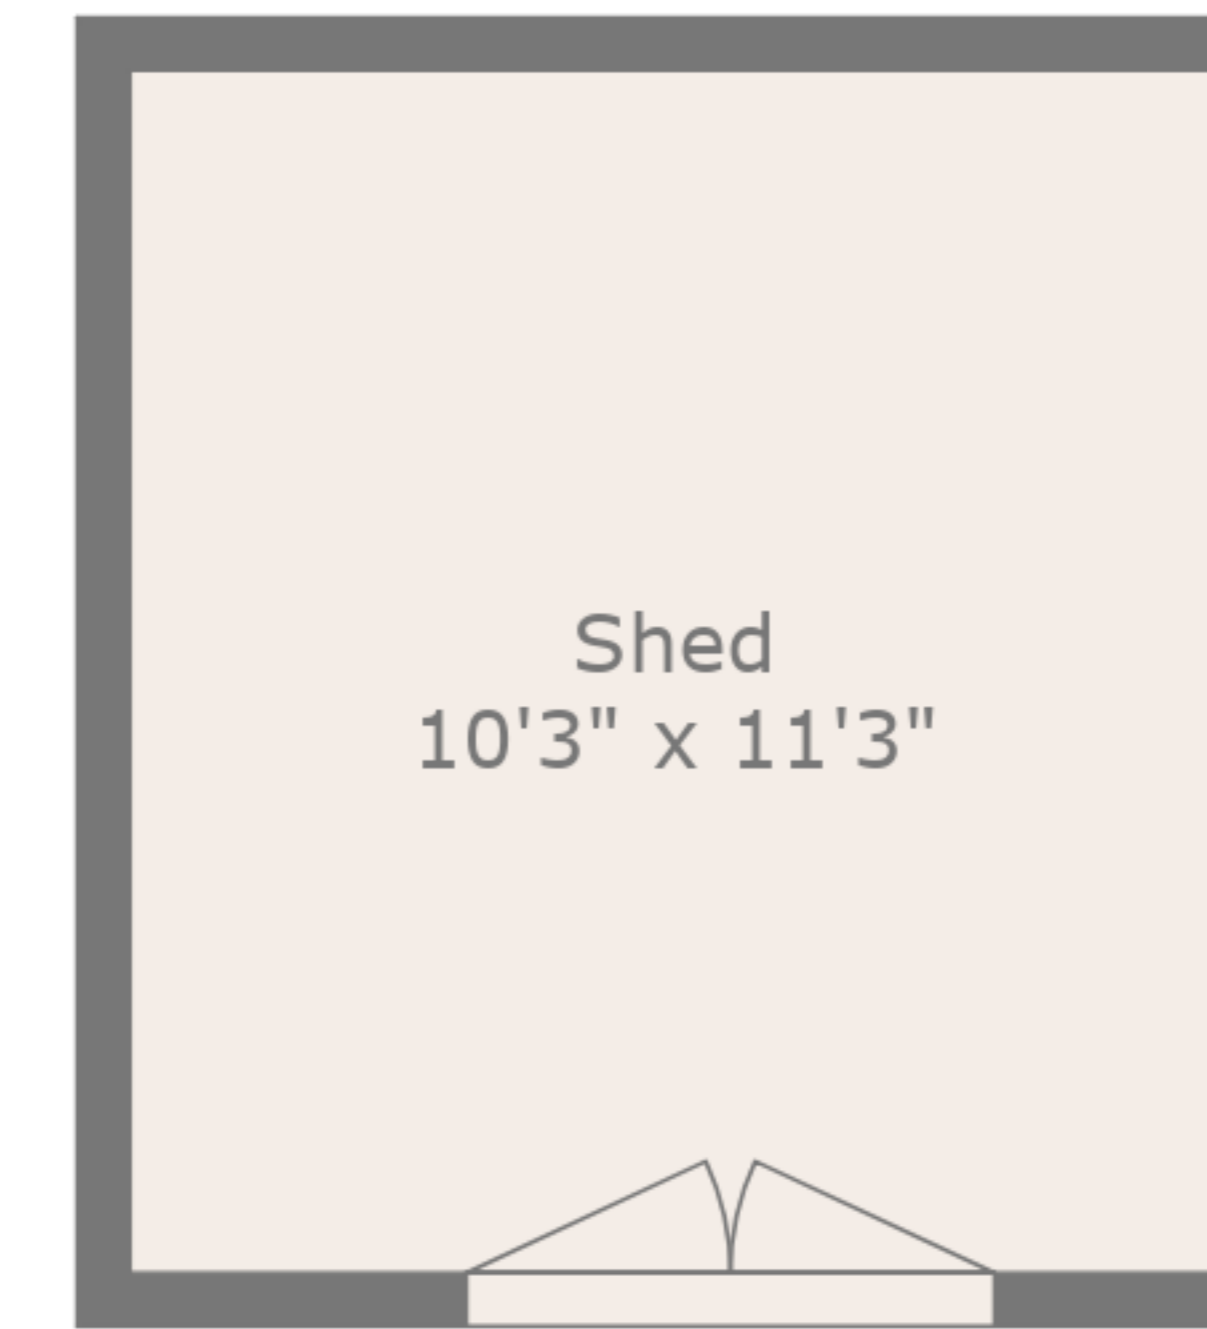

TOTAL: 1004 sq. ft

FLOOR 1: 1004 sq. ft

EXCLUDED AREAS: COVERED PATIO: 112 sq. ft, PORCH: 19 sq. ft, SHED: 265 sq. ft,
WALLS: 113 sq. ft

Floor Plan Measurements Deemed Highly Reliable But Not Guaranteed

8040 MEDIA