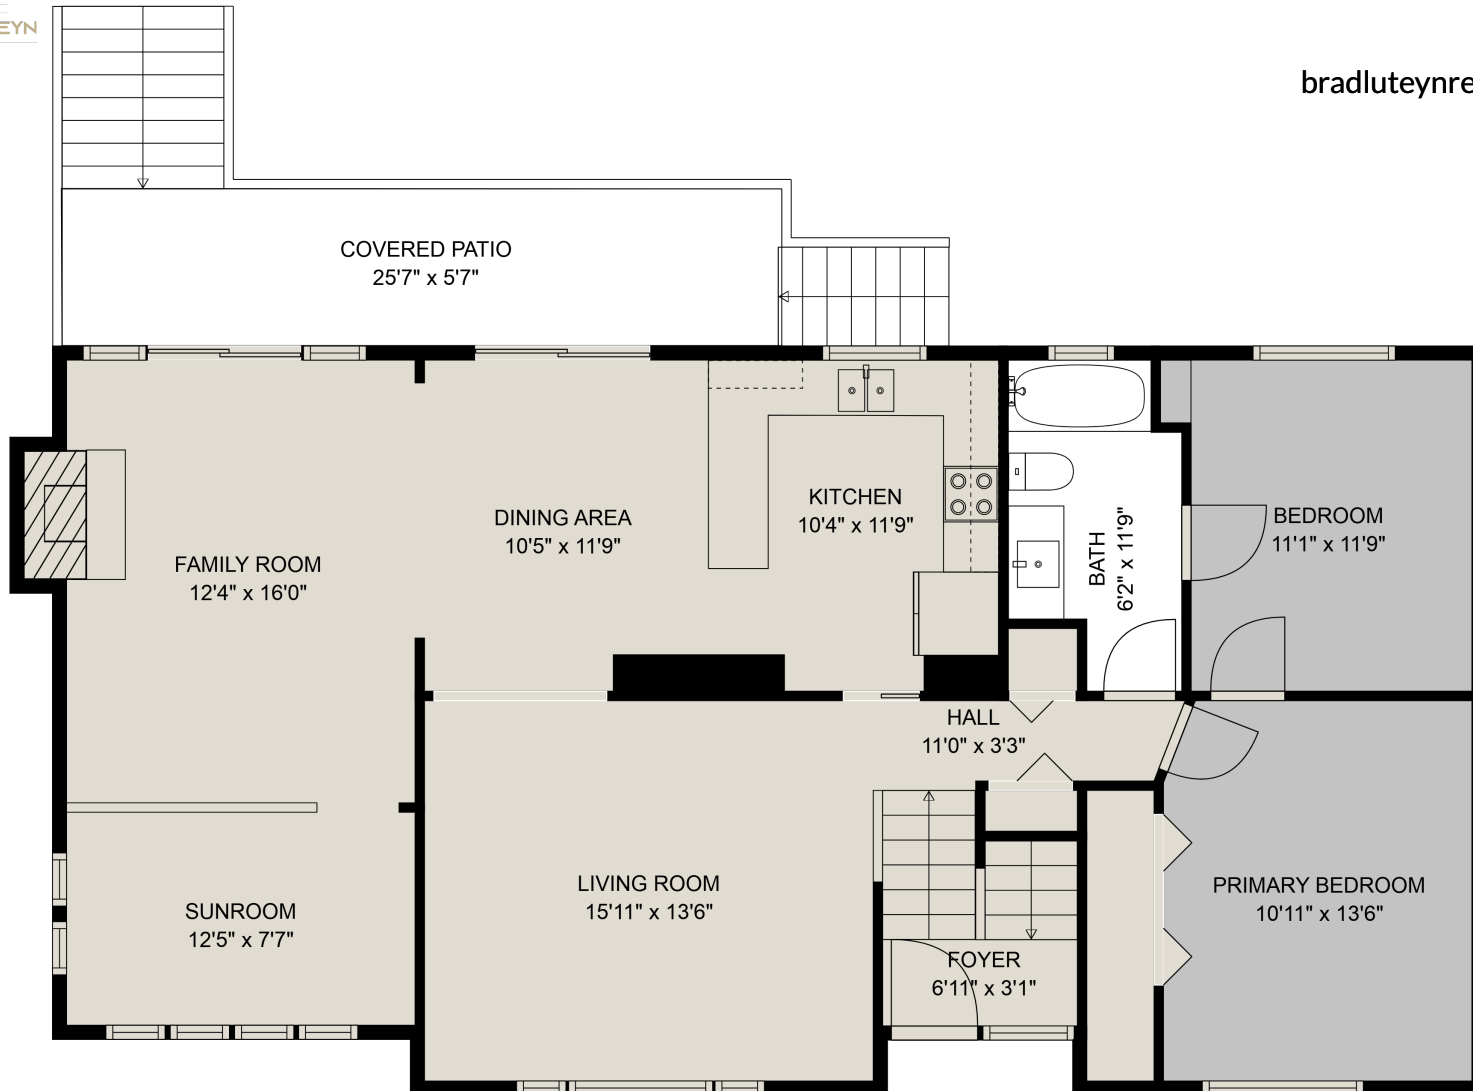

Above Main: 951 sq. ft

Total: 2265 Sq. Ft

577 Rupert St

Brad Luteyn

604-991-7976

bradluteynrealtor@gmail.com

Estimated Areas:

Main Floor: 1314 sq. ft

Above Main: 951 sq. ft

Total: 2265 Sq. Ft

Measurements and plans provided by:
SPOTLIGHT MEDIA

E&O Insured. For advertising purposes only. Not intended for architectural or construction use. Floorplan and measurements are approximate within +/- 2% tolerance.

577 Rupert St

Brad Luteyn

604-991-7976

bradluteynrealtor@gmail.com

Estimated Areas:

Main Floor: 1314 sq. ft

Above Main: 951 sq. ft

Total: 2265 Sq. Ft

Measurements and plans provided by:

SPOTLIGHT MEDIA

E&O Insured. For advertising purposes only. Not intended for architectural or construction use. Floorplan and measurements are approximate within +/- 2% tolerance.