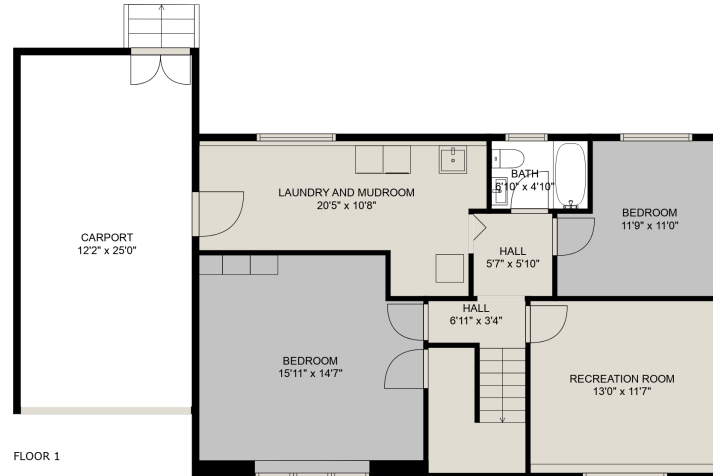

577 Rupert St

Brad Luteyn

604-991-7976

bradluteynrealtor@gmail.com

FLOOR 2

FLOOR 1

Estimated Areas:

Main Floor: 1314 sq. ft

Above Main: 951 sq. ft

Total: 2265 Sq. Ft

577 Rupert St

Brad Luteyn

604-991-7976

bradluteynrealtor@gmail.com

Estimated Areas:

Main Floor: 1314 sq. ft

Above Main: 951 sq. ft

Total: 2265 Sq. Ft

Measurements and plans provided by:
SPOTLIGHT MEDIA

E&O Insured. For advertising purposes only. Not intended for architectural or construction use. Floorplan and measurements are approximate within +/- 2% tolerance.