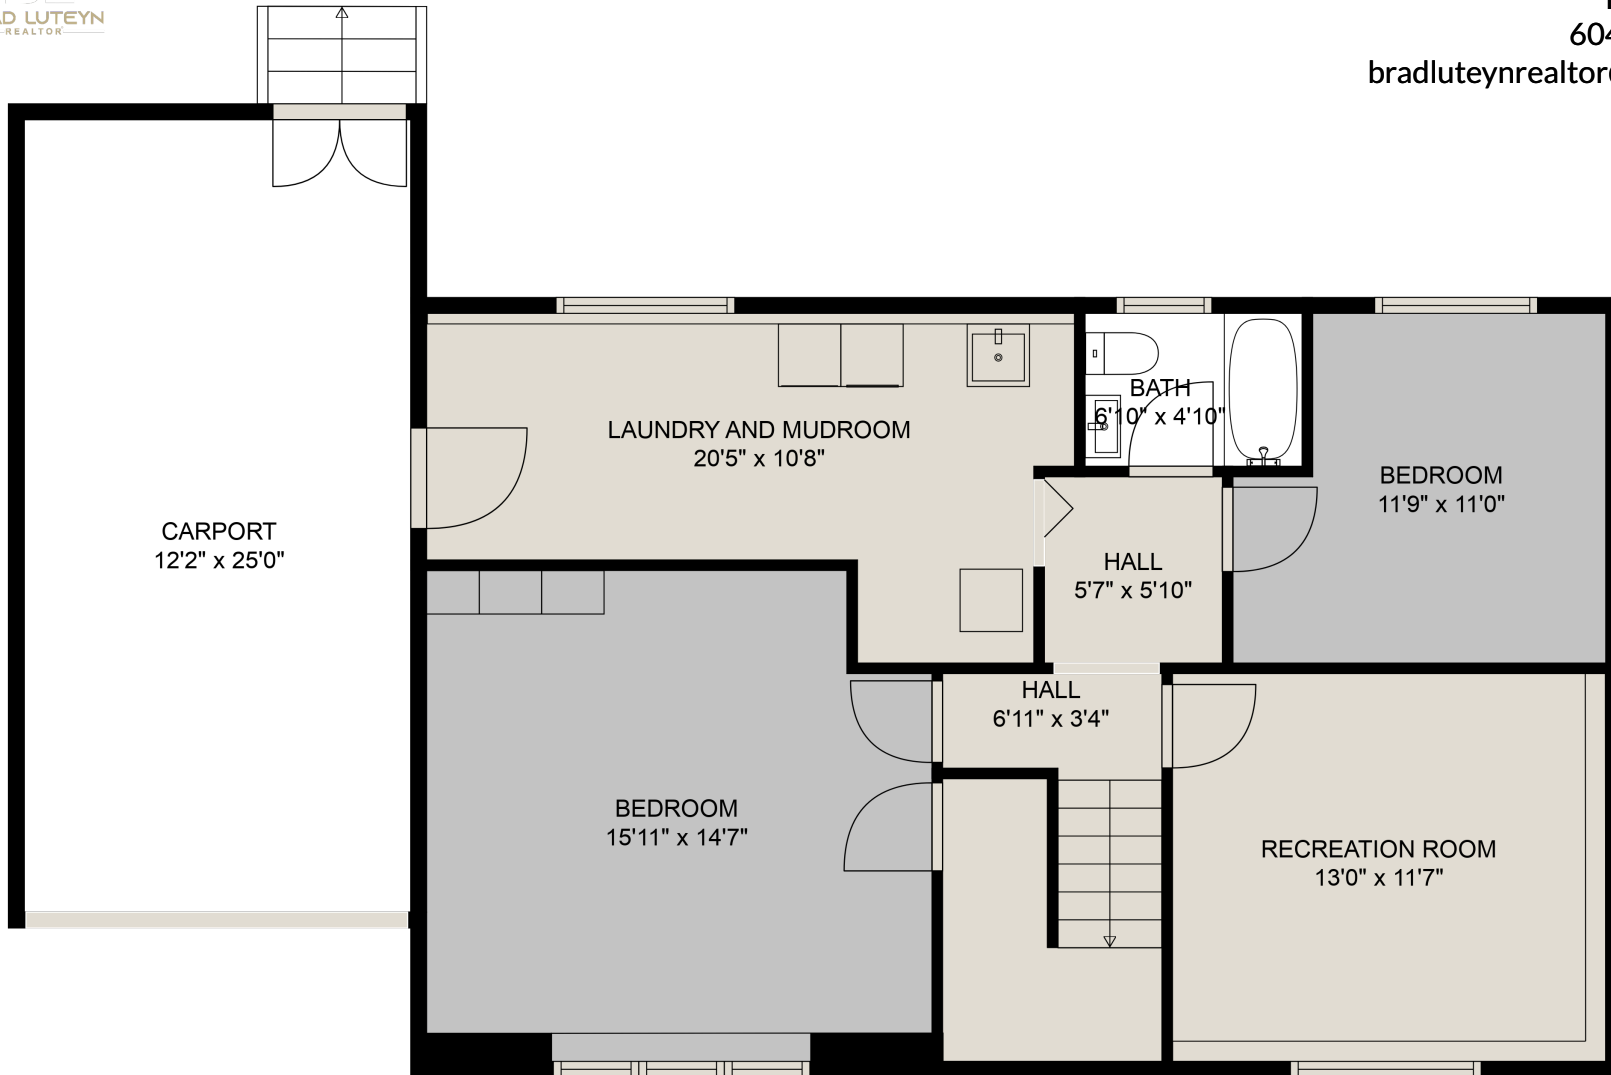

Above Main: 951 sq. ft

Total: 2265 Sq. Ft

Measurements and plans provided by:
SPOTLIGHT MEDIA

E&O Insured. For advertising purposes only. Not intended for architectural or construction use. Floorplan and measurements are approximate within +/- 2% tolerance.

577 Rupert St

Brad Luteyn

604-991-7976

bradluteynrealtor@gmail.com

Estimated Areas:

Main Floor: 1314 sq. ft

Above Main: 951 sq. ft

Total: 2265 Sq. Ft

Measurements and plans provided by:

SPOTLIGHT MEDIA

E&O Insured. For advertising purposes only. Not intended for architectural or construction use. Floorplan and measurements are approximate within +/- 2% tolerance.