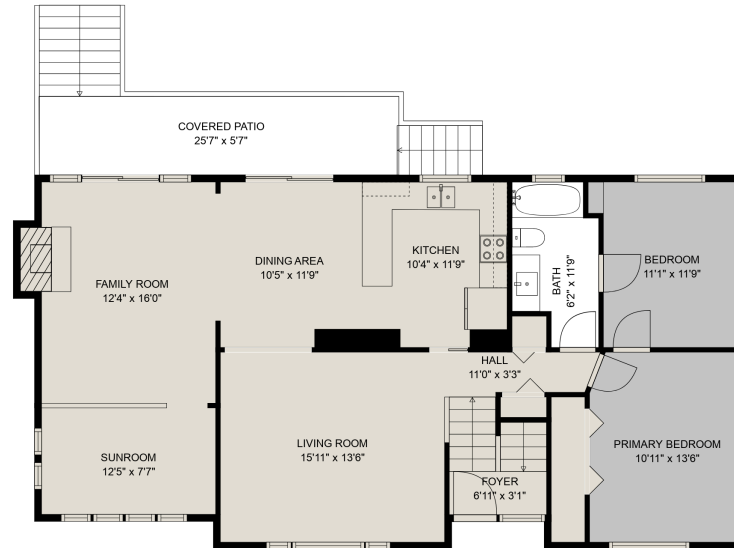

577 Rupert St

Brad Luteyn

604-991-7976

bradluteynrealtor@gmail.com

FLOOR 2

FLOOR 1

Estimated Areas:

Main Floor: 1314 sq. ft

Above Main: 951 sq. ft

Total: 2265 Sq. Ft

577 Rupert St

Brad Luteyn

604-991-7976

bradluteynrealtor@gmail.com

Estimated Areas:

Main Floor: 1314 sq. ft

Above Main: 951 sq. ft

Total: 2265 Sq. Ft

Measurements and plans provided by:
SPOTLIGHT MEDIA

E&O Insured. For advertising purposes only. Not intended for architectural or construction use. Floorplan and measurements are approximate within +/- 2% tolerance.

577 Rupert St

Brad Luteyn

604-991-7976

bradluteynrealtor@gmail.com

Estimated Areas:

Main Floor: 1314 sq. ft

Above Main: 951 sq. ft

Total: 2265 Sq. Ft