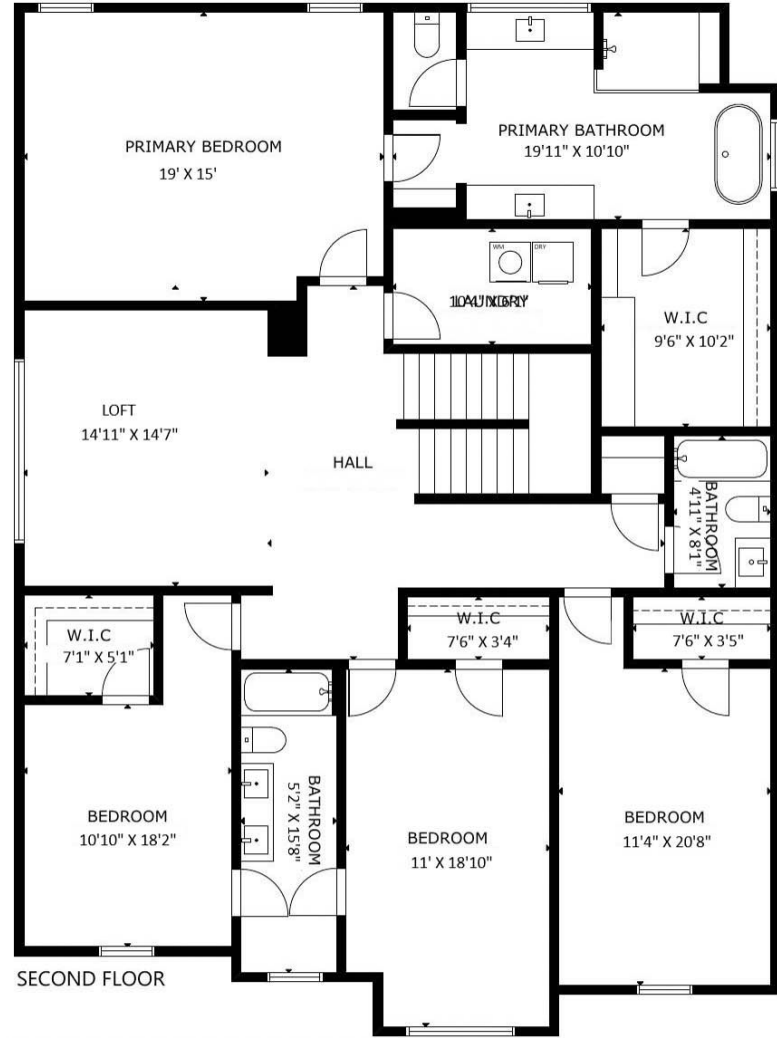

678 The Parks Drive Pittsboro, NC 27312

The following dimensions are approximate interior wall to wall dimensions, measured on site, from the widest portion of each room, then calculated to Feet/Inches from Rounded Decimal Feet. Information deemed reliable, but not guaranteed.