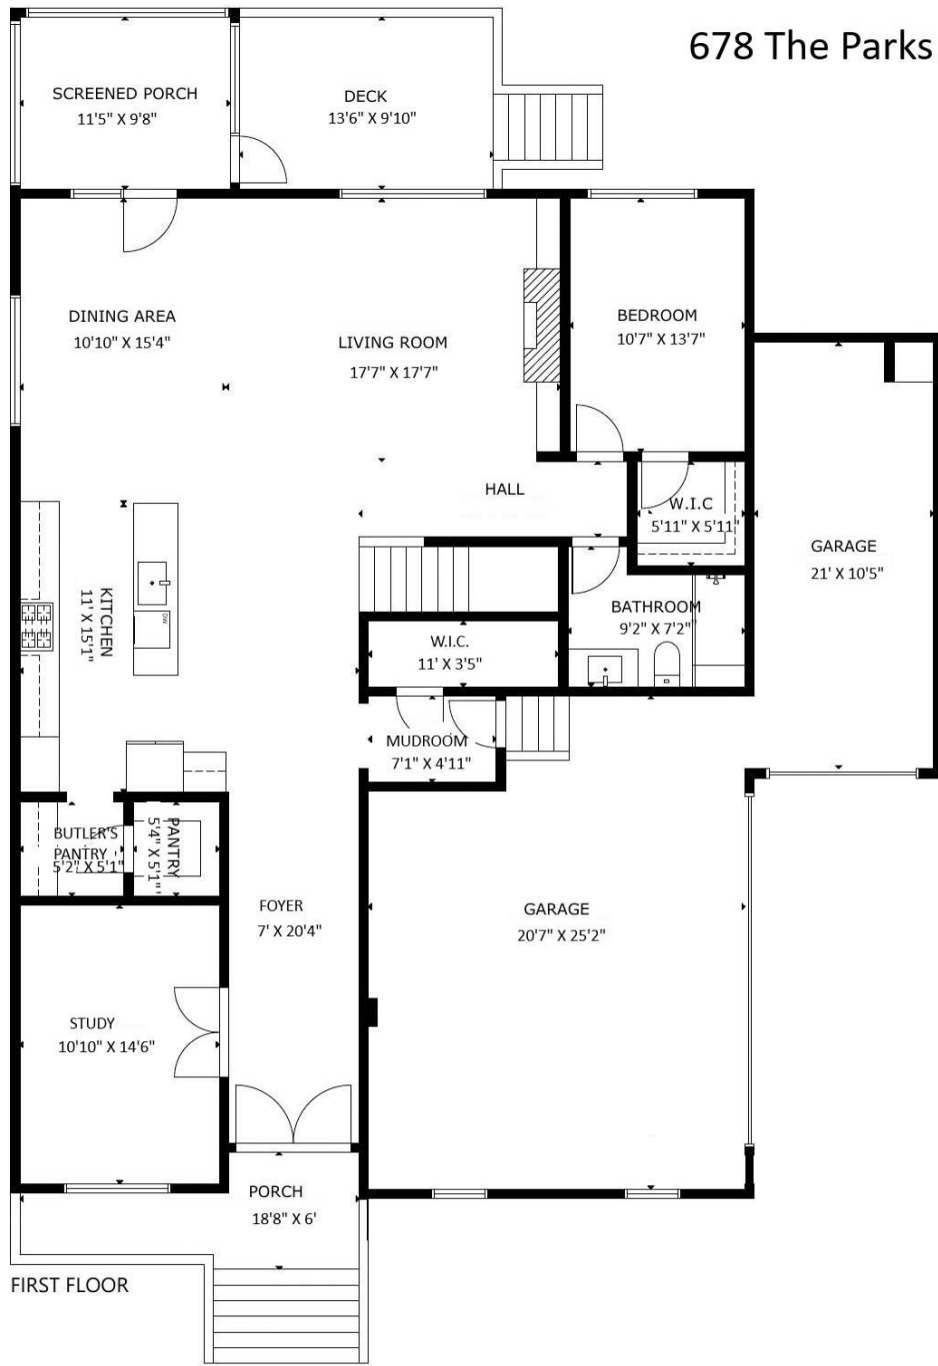

678 The Parks Drive Pittsboro, NC 27312

The following dimensions are approximate interior wall to wall dimensions, measured on site, from the widest portion of each room, then calculated to Feet/Inches from Rounded Decimal Feet. Information deemed reliable, but not guaranteed.