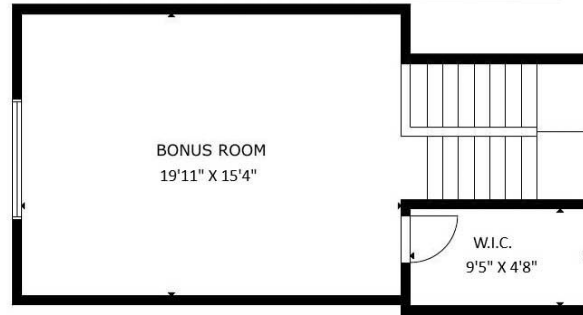

678 The Parks Drive Pittsboro, NC 27312

The following dimensions are approximate interior wall to wall dimensions, measured on site, from the widest portion of each room, then calculated to Feet/Inches from Rounded Decimal Feet. Information deemed reliable, but not guaranteed.