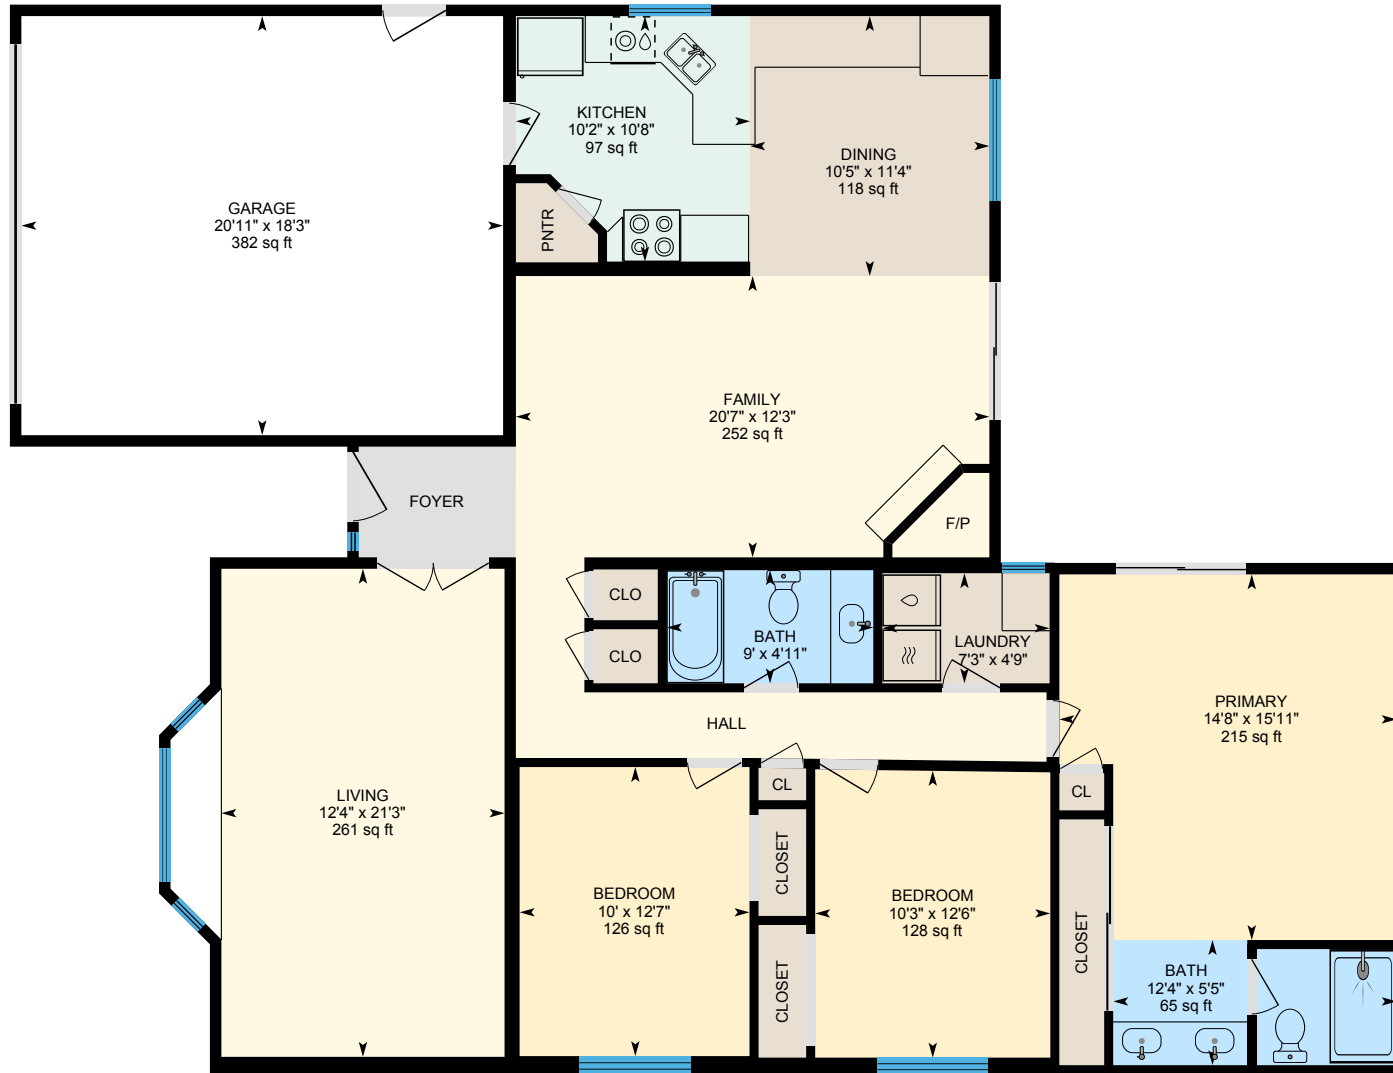

4004 Sarah Jane Ct, Modesto, CA

Main Floor Finished Area 1716.52 sq ft
Unfinished Area 409.41 sq ft

PREPARED: 2023/06/08