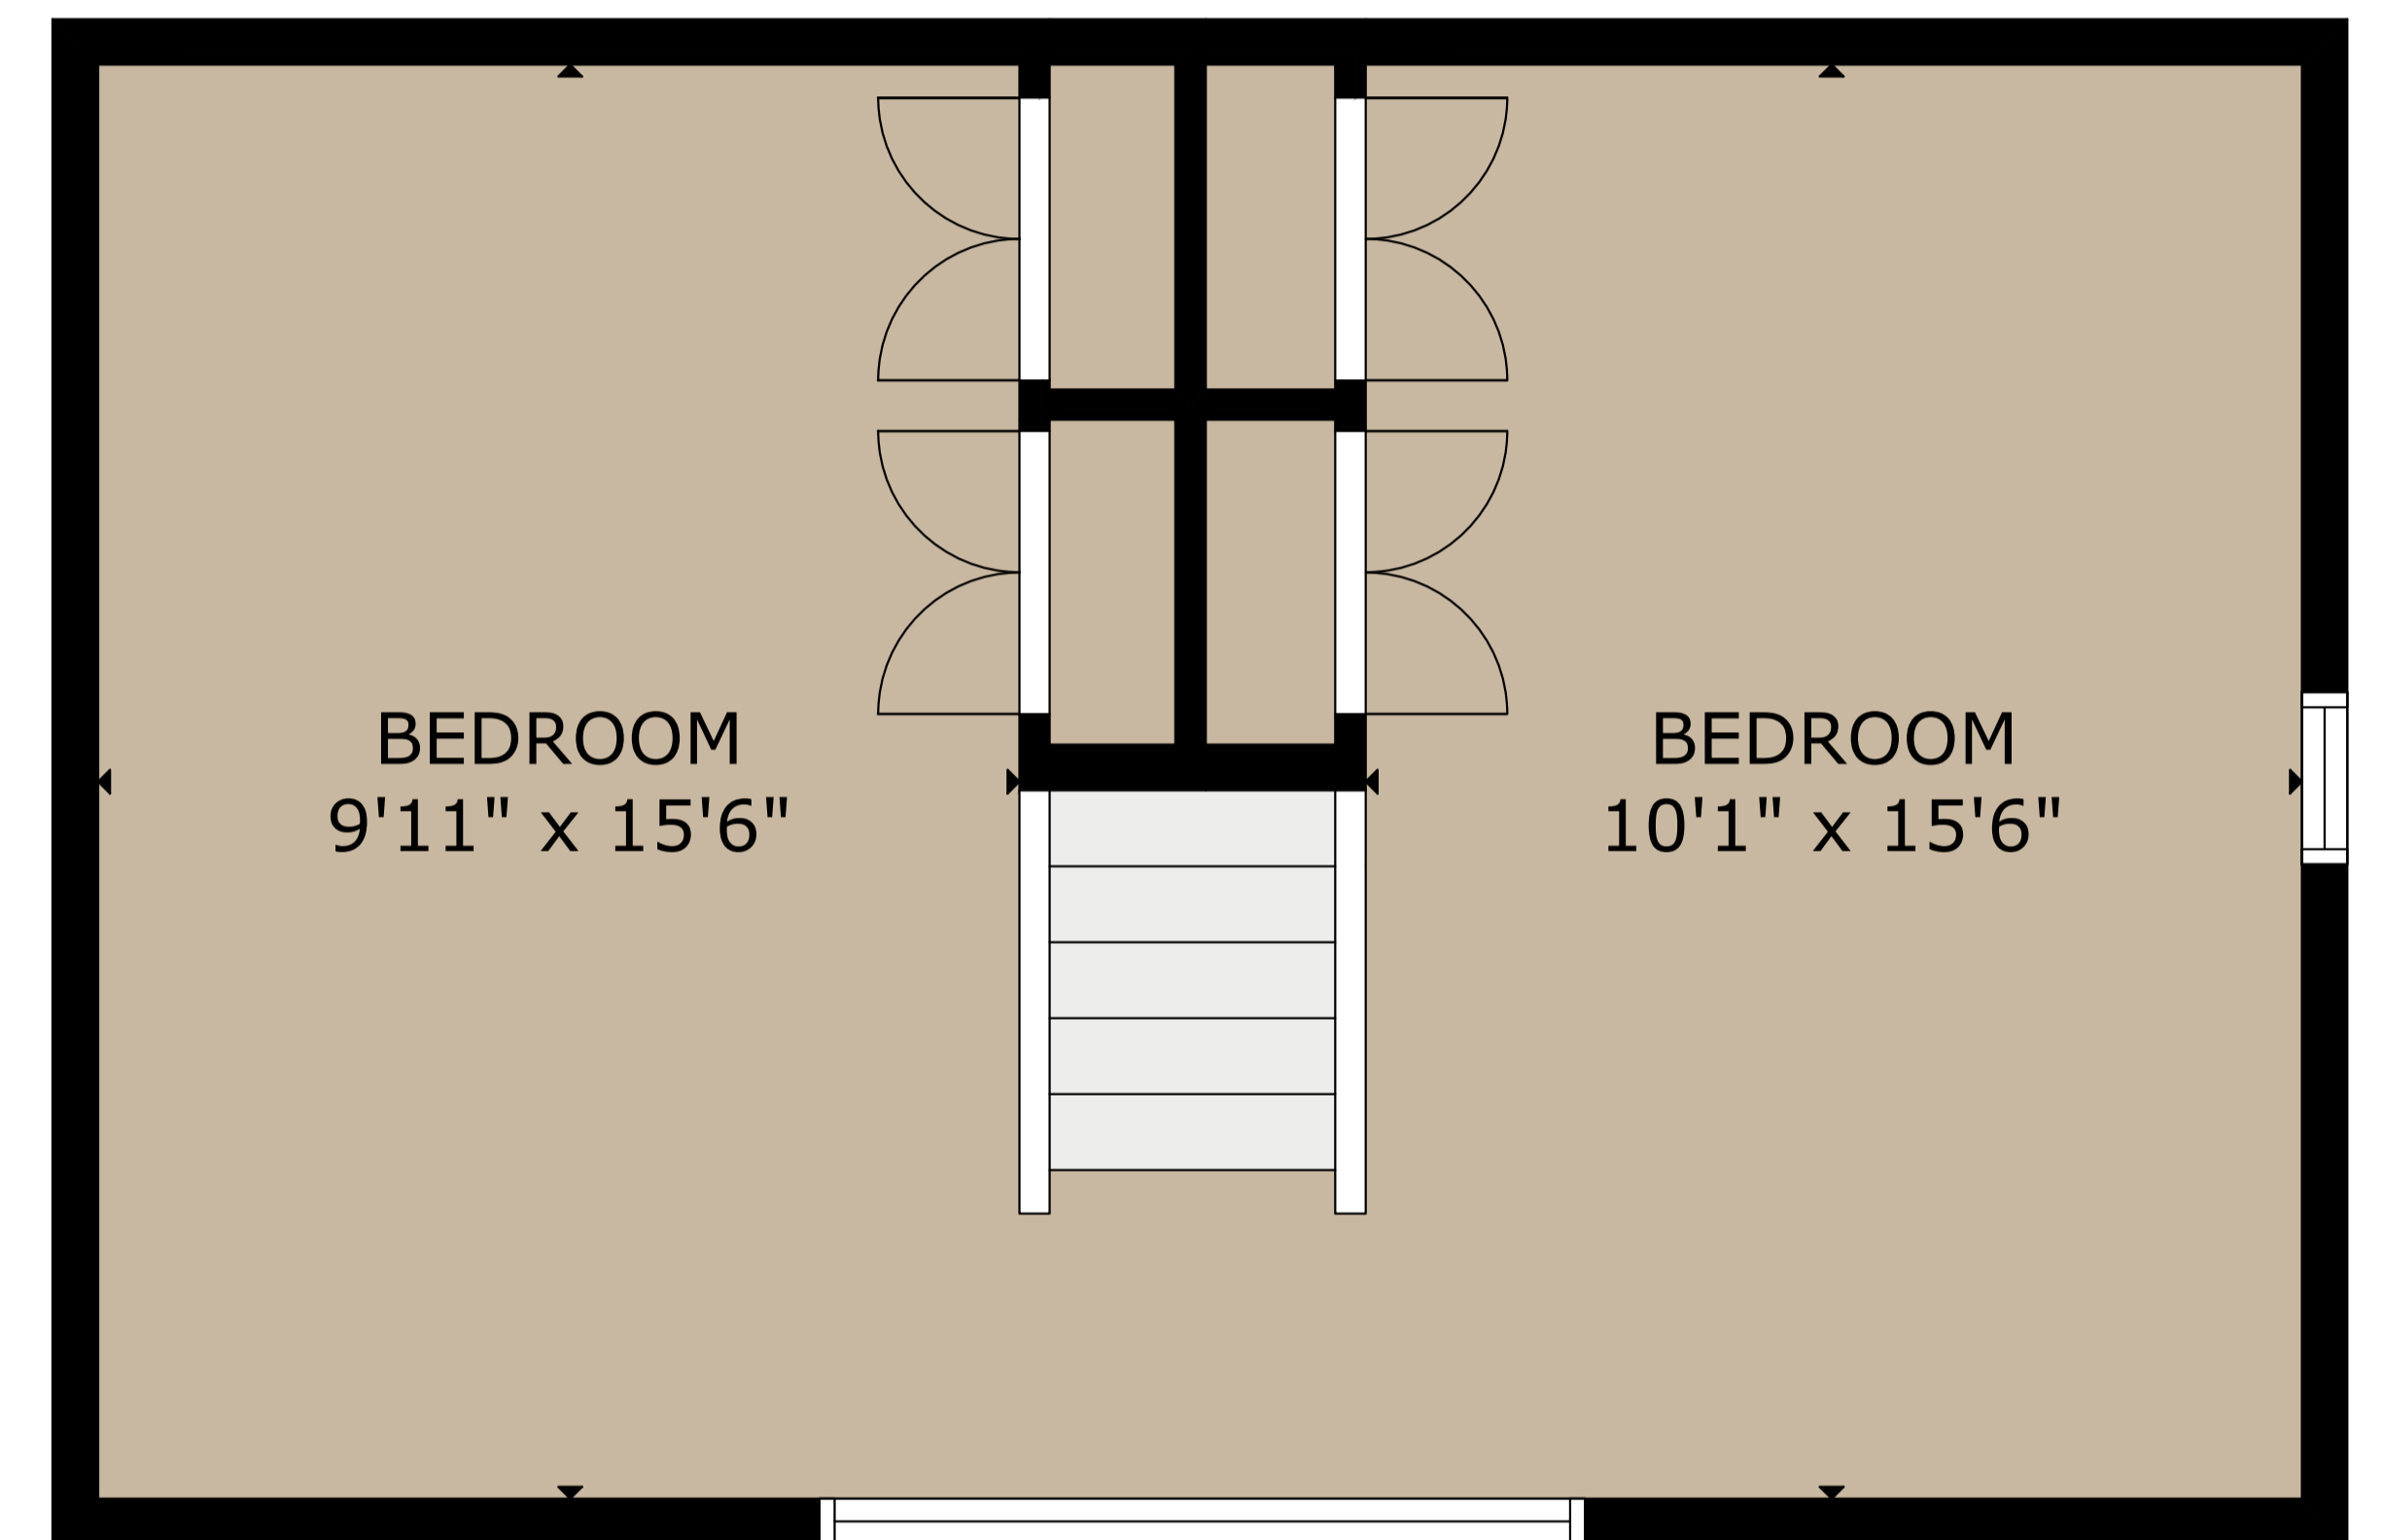

FLOOR 1

FLOOR 2

GROSS INTERNAL AREA
 TOTAL: 922 sq ft
 FLOOR 1: 553 sq ft, FLOOR 2: 369 sq ft
 SIZE AND DIMENSIONS ARE APPROXIMATE, ACTUAL MAY VARY.