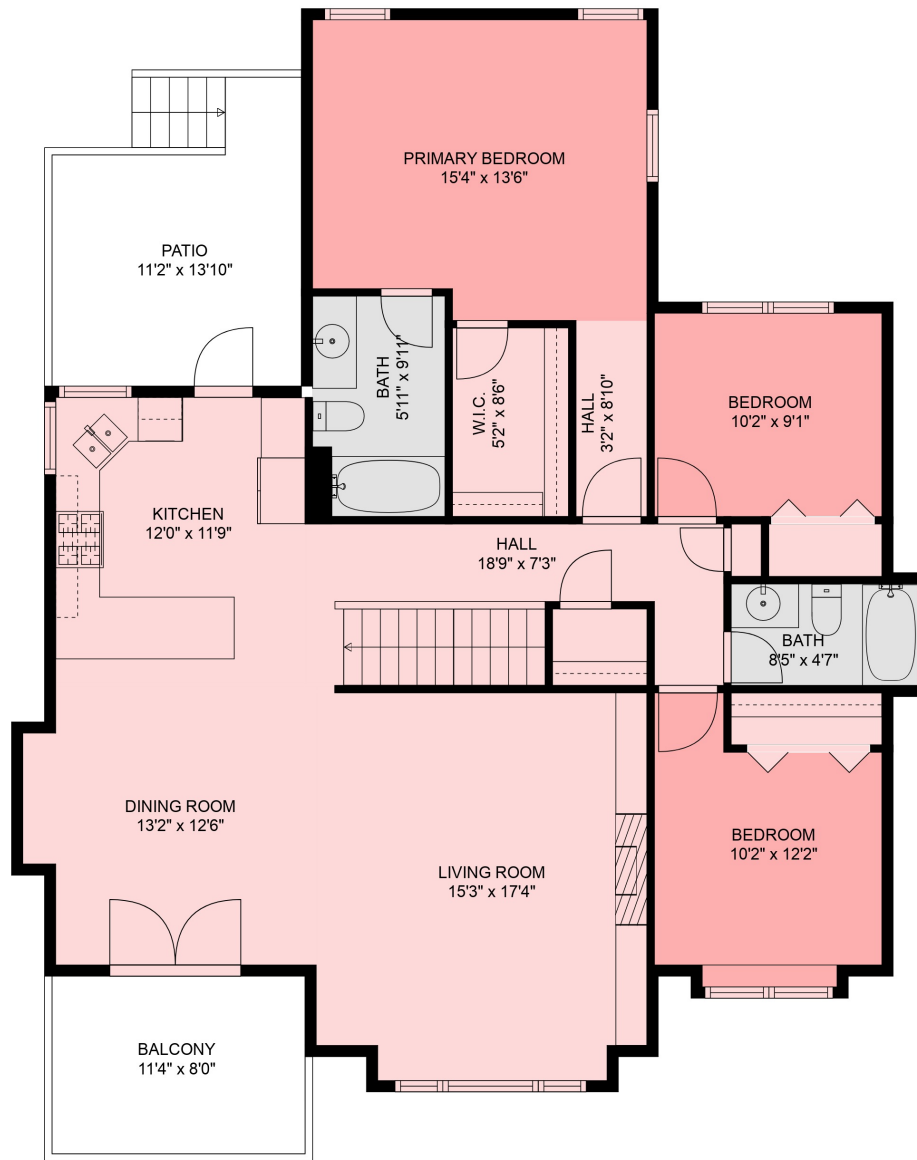

FLOOR 1

FLOOR 2

Estimated areas

GLA FLOOR 1: 1010 sq. ft, excluded 486 sq. ft
 GLA FLOOR 2: 1418 sq. ft, excluded 218 sq. ft
 Total GLA 2428 sq. ft, total scanned area 3132 sq. ft

Sizes and dimensions may have a slight variation from actual sizes. E&O Insured.

Estimated areas

GLA FLOOR 1: 1010 sq. ft, excluded 486 sq. ft
 GLA FLOOR 2: 1418 sq. ft, excluded 218 sq. ft
 Total GLA 2428 sq. ft, total scanned area 3132 sq. ft

Sizes and dimensions may have a slight variation from actual sizes. E&O Insured.