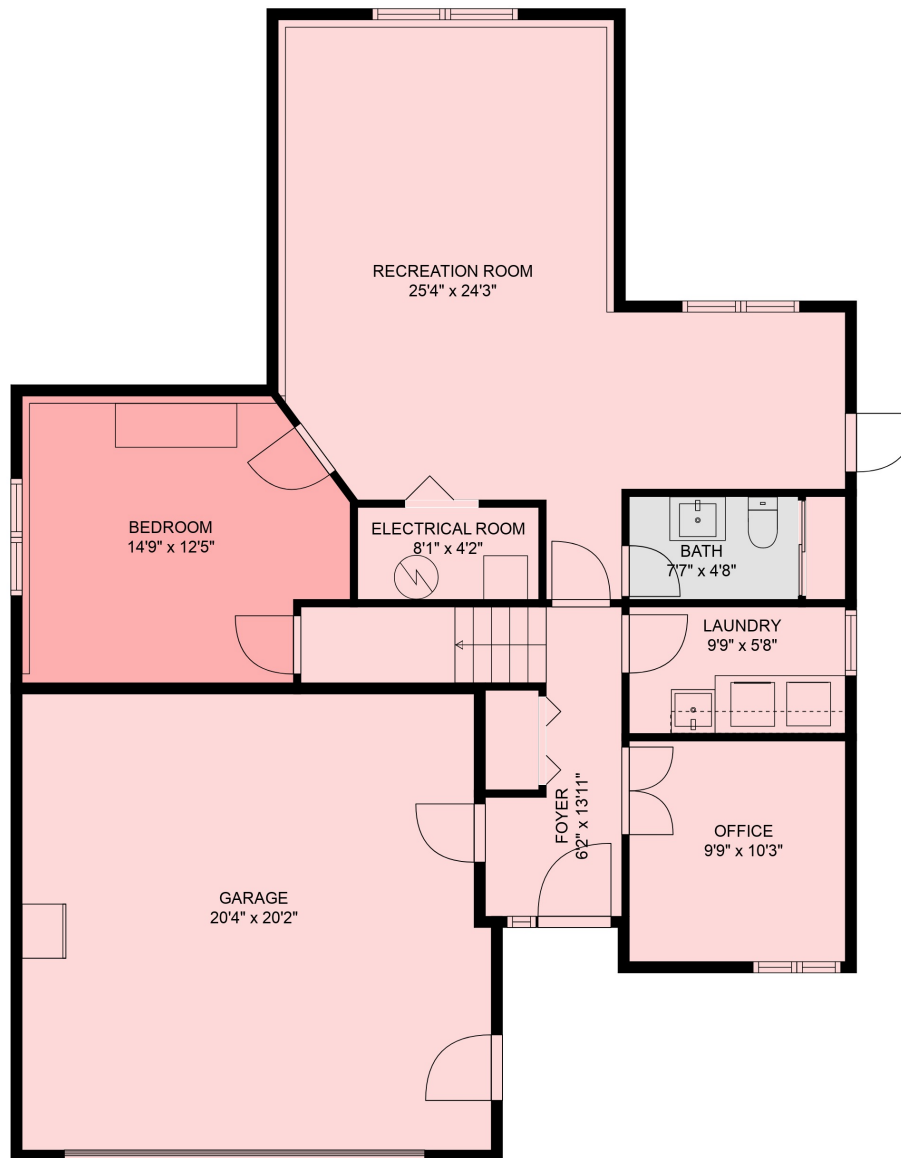

FLOOR 1

FLOOR 2

Estimated areas

GLA FLOOR 1: 1010 sq. ft, excluded 486 sq. ft
 GLA FLOOR 2: 1418 sq. ft, excluded 218 sq. ft
 Total GLA 2428 sq. ft, total scanned area 3132 sq. ft

Sizes and dimensions may have a slight variation from actual sizes. E&O Insured.

Estimated areas

GLA FLOOR 1: 1010 sq. ft, excluded 486 sq. ft
 GLA FLOOR 2: 1418 sq. ft, excluded 218 sq. ft
 Total GLA 2428 sq. ft, total scanned area 3132 sq. ft

Sizes and dimensions may have a slight variation from actual sizes. E&O Insured.