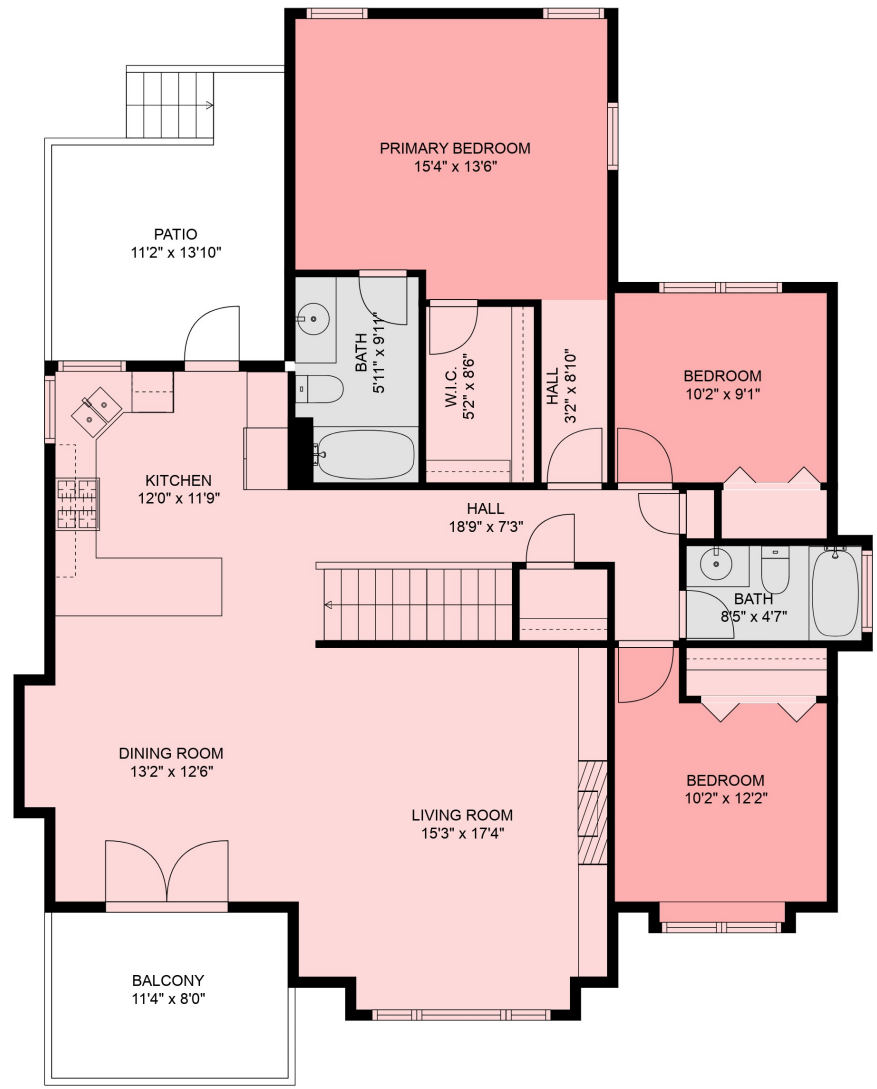

FLOOR 1

FLOOR 2

Estimated areas

GLA FLOOR 1: 1010 sq. ft, excluded 486 sq. ft
 GLA FLOOR 2: 1418 sq. ft, excluded 218 sq. ft
 Total GLA 2428 sq. ft, total scanned area 3132 sq. ft

Sizes and dimensions may have a slight variation from actual sizes. E&O Insured.

Estimated areas

GLA FLOOR 1: 1010 sq. ft, excluded 486 sq. ft
 GLA FLOOR 2: 1418 sq. ft, excluded 218 sq. ft
 Total GLA 2428 sq. ft, total scanned area 3132 sq. ft

Sizes and dimensions may have a slight variation from actual sizes. E&O Insured.