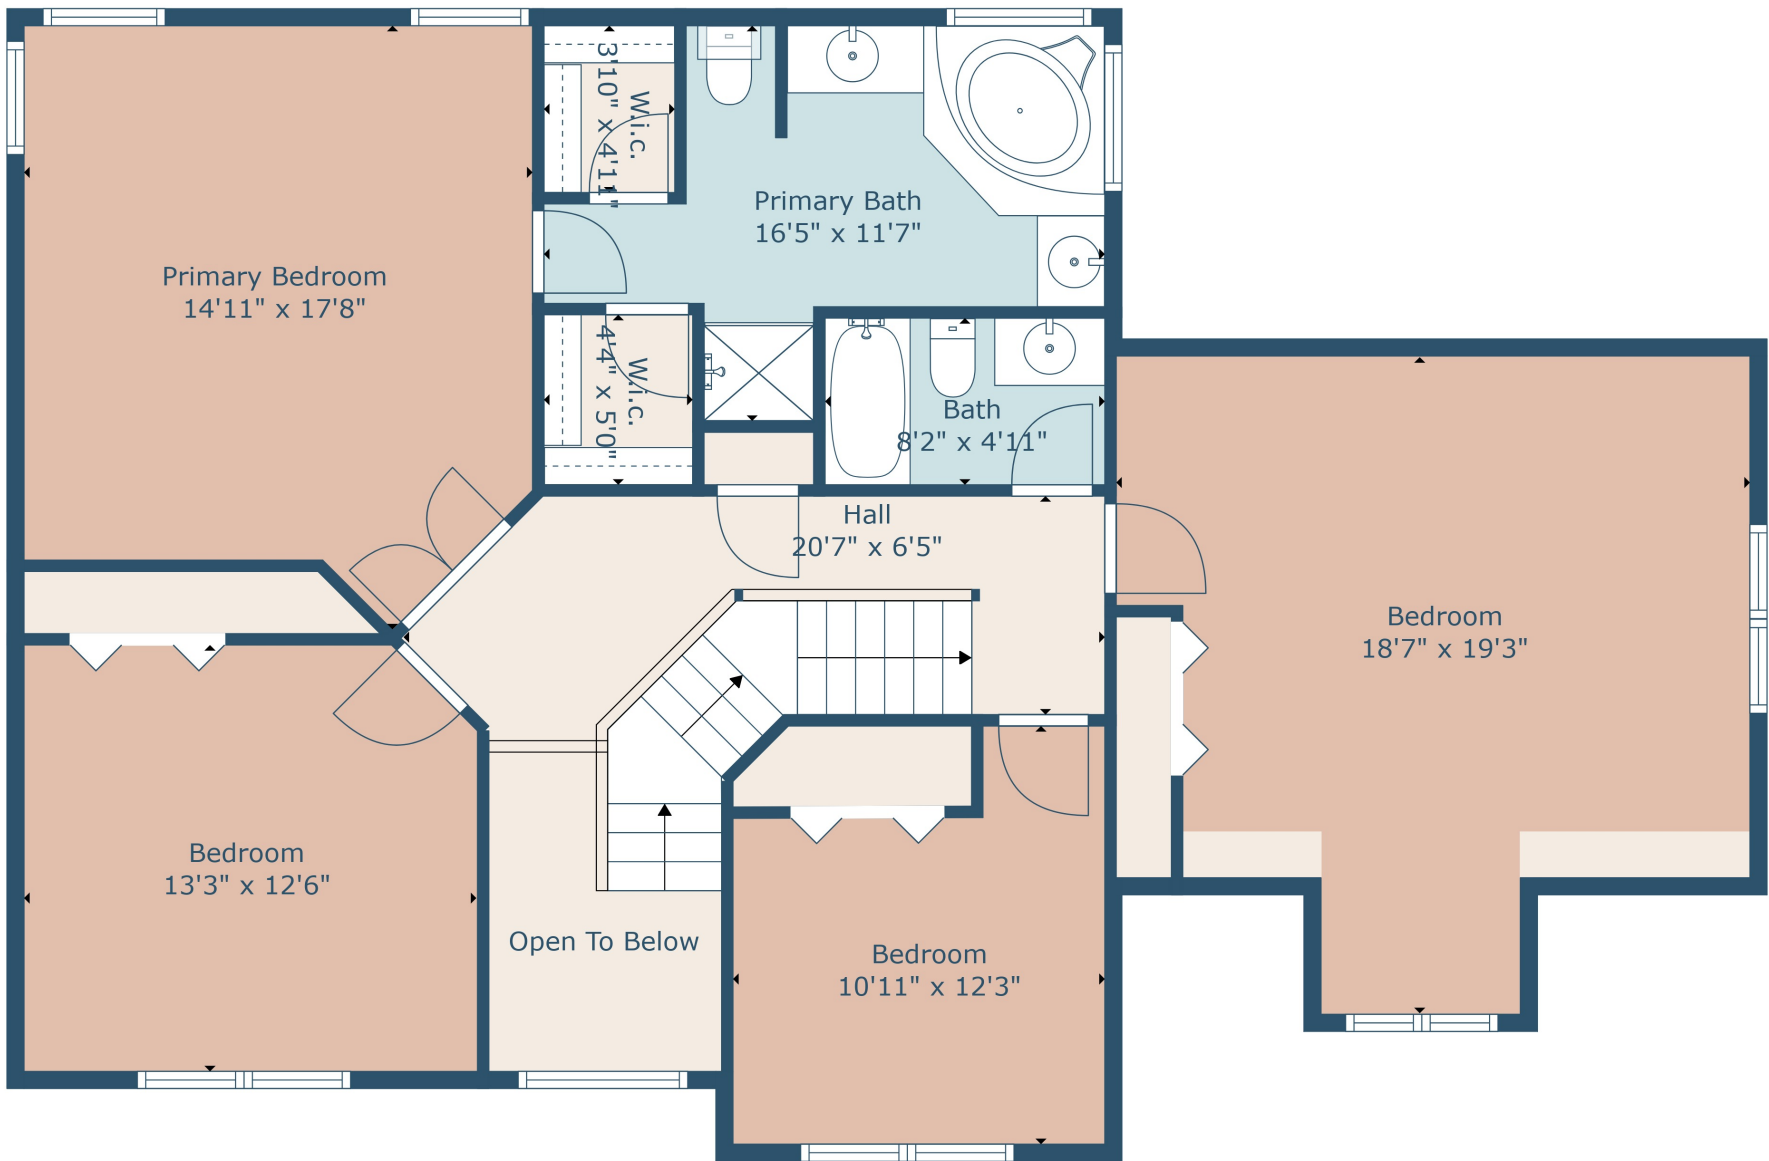

Floor 1

Floor 2

TOTAL: 2267 sq. ft
 FLOOR 1: 1025 sq. ft, FLOOR 2: 1242 sq. ft
 EXCLUDED AREAS: EMBEDDEDWINDOW: 11 sq. ft, OPEN TO BELOW: 49 sq. ft, LOW CEILING: 14 sq. ft

Measurements Are Calculated By Cubicasa Technology. Deemed Highly Reliable But Not Guaranteed.

TOTAL: 2267 sq. ft

FLOOR 1: 1025 sq. ft, FLOOR 2: 1242 sq. ft

EXCLUDED AREAS: EMBEDDEDWINDOW: 11 sq. ft, OPEN TO BELOW: 49 sq. ft, LOW CEILING: 14 sq. ft

Measurements Are Calculated By Cubicasa Technology. Deemed Highly Reliable But Not Guaranteed.