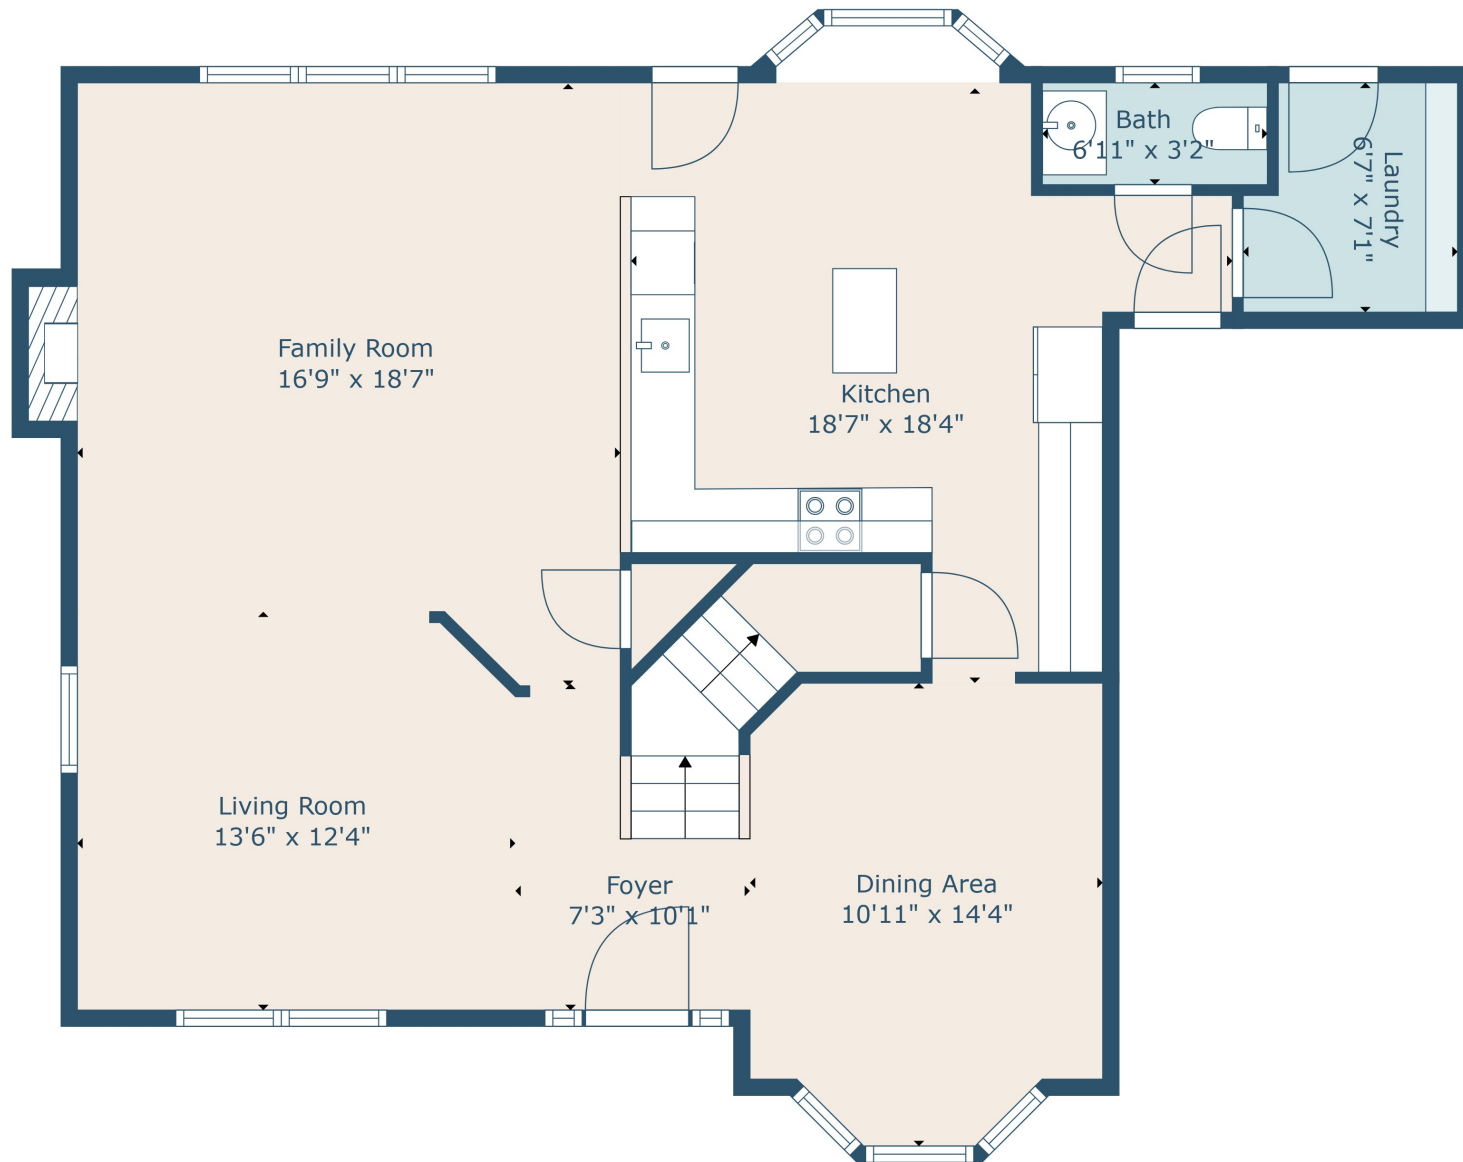

Floor 1

Floor 2

TOTAL: 2267 sq. ft
 FLOOR 1: 1025 sq. ft, FLOOR 2: 1242 sq. ft
 EXCLUDED AREAS: EMBEDDEDWINDOW: 11 sq. ft, OPEN TO BELOW: 49 sq. ft, LOW CEILING: 14 sq. ft

Measurements Are Calculated By Cubicasa Technology. Deemed Highly Reliable But Not Guaranteed.

TOTAL: 2267 sq. ft

FLOOR 1: 1025 sq. ft, FLOOR 2: 1242 sq. ft

EXCLUDED AREAS: EMBEDDEDWINDOW: 11 sq. ft, OPEN TO BELOW: 49 sq. ft, LOW CEILING: 14 sq. ft

Measurements Are Calculated By Cubicasa Technology. Deemed Highly Reliable But Not Guaranteed.