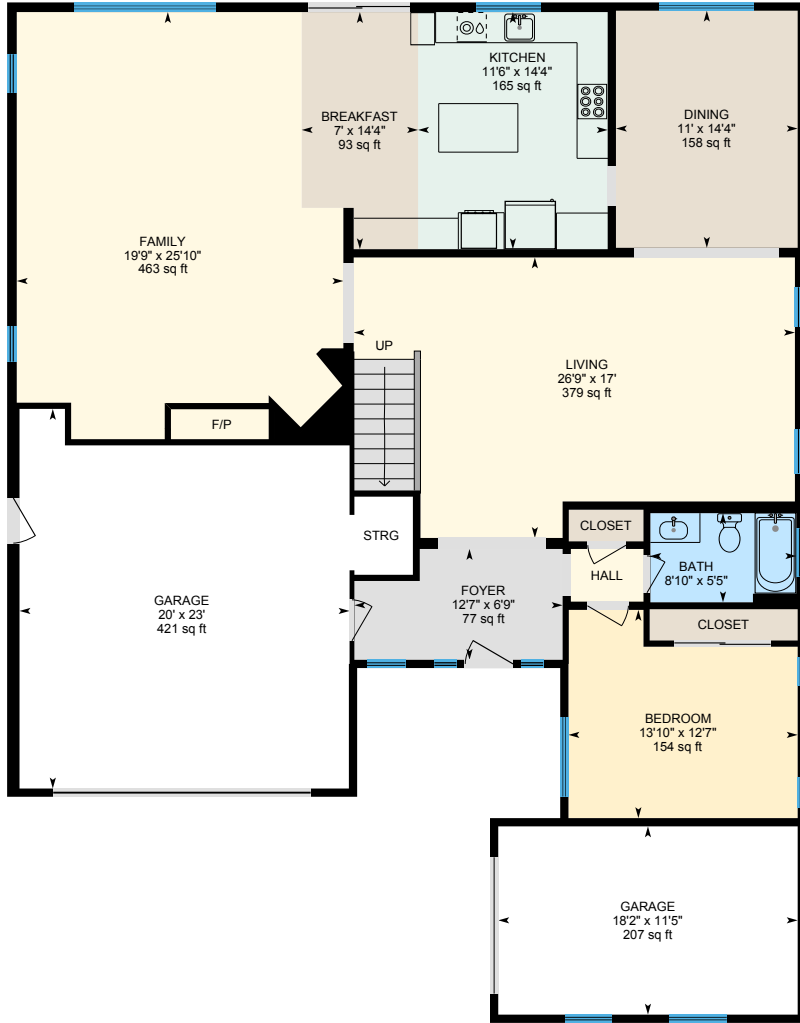

3005 Collingham Ct, Modesto, CA

Main Building: Above Grade Finished Area 3596.71 sq ft

PREPARED: 2023/11/09