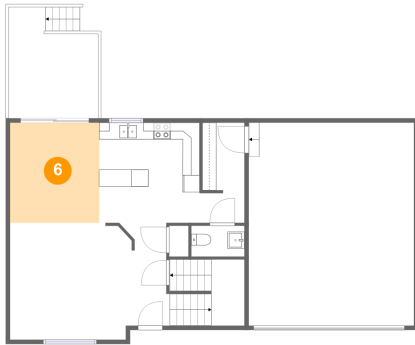

7337 Water View Drive, Allendale, Ottawa County, Michigan, United States, 49401

6 Floor 2 - Dining Area

Dimensions: 10'6" x 11'10"
Area: 124 sq. ft
Counted as Living Area:
Yes

Heated: Yes
Finished: Yes
Enclosed: Yes
Contiguous:
Yes
Permitted: Yes
Wet Space: No
Addition: No
Conversion: No