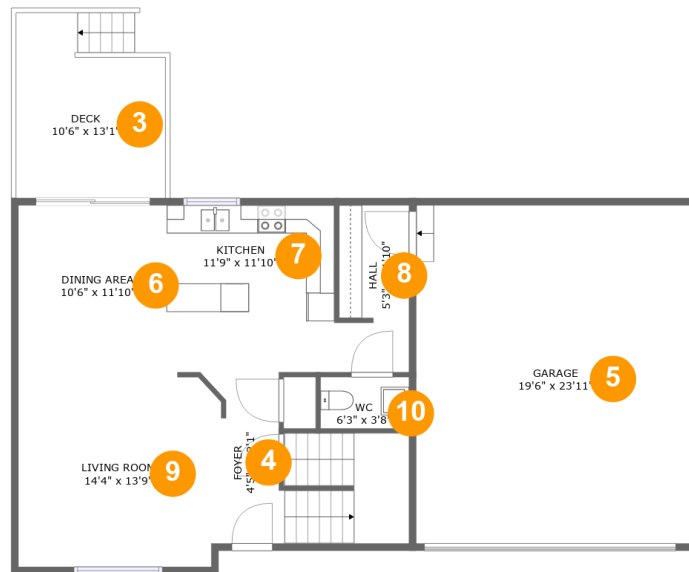

## Property Summary

 **1** garages     **3** bedrooms     **2** bathrooms     **1** half baths

 **3** floors     **2,653** Gross Living Area sqft     **3,281** total sqft

**7337 Water View Drive, Allendale, Ottawa  
County, Michigan, United States, 49401**

**Room Dimensions**

**Floor 1**

**Total sqft: 683**

**Living area: 683**

#	Room name	Dimensions	Area (sqft)	Counted as Living Area
1	Room	18'3" x 13'0"	182 sq. ft	Yes
2	Recreation Room	26'6" x 14'10"	329 sq. ft	Yes

## Room Dimensions

Floor 2

Total sqft: 1365

Living area: 737

#	Room name	Dimensions	Area (sqft)	Counted as Living Area
3	Deck	10'6" x 13'1"	130 sq. ft	No
4	Foyer	4'5" x 12'1"	119 sq. ft	Yes
5	Garage	19'6" x 23'11"	466 sq. ft	No
6	Dining Area	10'6" x 11'10"	124 sq. ft	Yes
7	Kitchen	11'9" x 11'10"	140 sq. ft	Yes
8	Hall	5'3" x 11'10"	59 sq. ft	Yes
9	Living Room	14'4" x 13'9"	194 sq. ft	Yes
10	Wc	6'3" x 3'8"	23 sq. ft	Yes