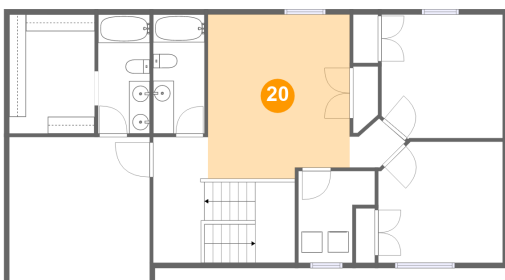

20 Floor 3 - Family Room

Dimensions: 13'8" x 15'9"
Area: 210 sq. ft
Counted as Living Area:
Yes

Heated: Yes
Finished: Yes
Enclosed: Yes
Contiguous:
Yes
Permitted: Yes
Wet Space: No
Addition: No
Conversion: No