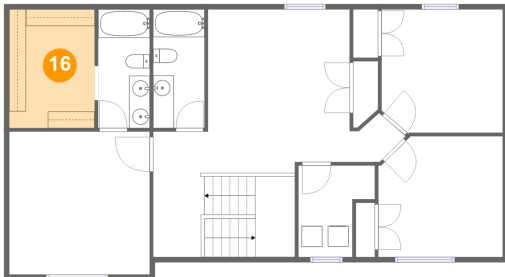

16 Floor 3 - W.i.c.

Dimensions: 8'3" x 11'5"
Area: 94 sq. ft
Counted as Living Area:
Yes

Heated: Yes
Finished: Yes
Enclosed: Yes
Contiguous:
Yes
Permitted: Yes
Wet Space: No
Addition: No
Conversion: No