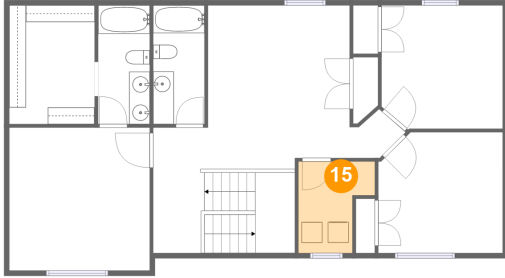

## 14 Floor 3 - Hall

Dimensions: 4'11" x 12'1"  
Area: 132 sq. ft  
Counted as Living Area:  
Yes

Heated: Yes  
Finished: Yes  
Enclosed: Yes  
Contiguous:  
Yes  
Permitted: Yes  
Wet Space: No  
Addition: No  
Conversion: No

**7337 Water View Drive, Allendale, Ottawa  
County, Michigan, United States, 49401**

**15 Floor 3 - Laundry**

Dimensions: 7'4" x 8'10"  
Area: 53 sq. ft  
Counted as Living Area:  
Yes

Heated: Yes  
Finished: Yes  
Enclosed: Yes  
Contiguous:  
Yes  
Permitted: Yes  
Wet Space: No  
Addition: No  
Conversion: No