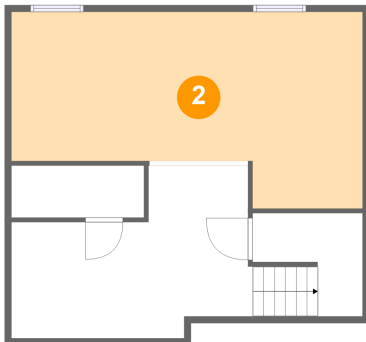

2 Floor 1 - Recreation Room

Dimensions: 26'6" x 14'10"
Area: 329 sq. ft
Counted as Living Area:
Yes

Heated: Yes
Finished: Yes
Enclosed: Yes
Contiguous:
Yes
Permitted: Yes
Wet Space: No
Addition: No
Conversion: No