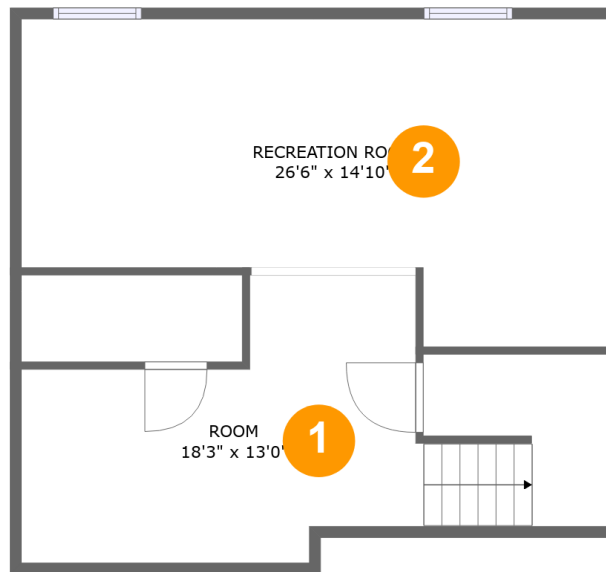

**Room Dimensions**

**Floor 1**

**Total sqft: 683**

**Living area: 683**

#	Room name	Dimensions	Area (sqft)	Counted as Living Area
1	Room	18'3" x 13'0"	182 sq. ft	Yes
2	Recreation Room	26'6" x 14'10"	329 sq. ft	Yes

## 4 Floor 2 - Foyer

Dimensions: 4'5" x 12'1"  
Area: 119 sq. ft  
Counted as Living Area:  
Yes

Heated: Yes  
Finished: Yes  
Enclosed: Yes  
Contiguous:  
Yes  
Permitted: Yes  
Wet Space: No  
Addition: No  
Conversion: No