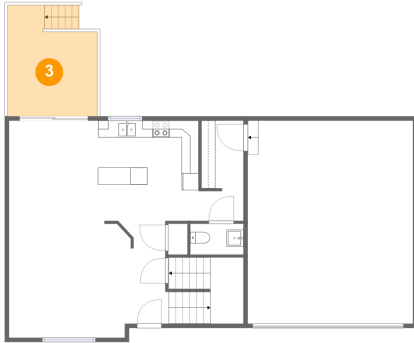

7337 Water View Drive, Allendale, Ottawa County, Michigan, United States, 49401

3 Floor 2 - Deck

Dimensions: 10'6" x 13'1"
Area: 130 sq. ft
Counted as Living Area: No

Heated: No
Finished: Yes
Enclosed: No
Contiguous: Yes
Permitted: Yes
Wet Space: No
Addition: No
Conversion: No