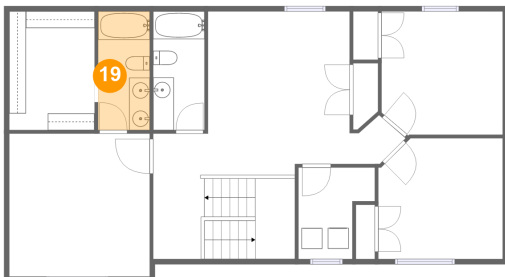

19 Floor 3 - Bath

Dimensions: 5'0" x 11'5"
Area: 57 sq. ft
Counted as Living Area:
Yes

Heated: Yes
Finished: Yes
Enclosed: Yes
Contiguous:
Yes
Permitted: Yes
Wet Space: Yes
Addition: No
Conversion: No