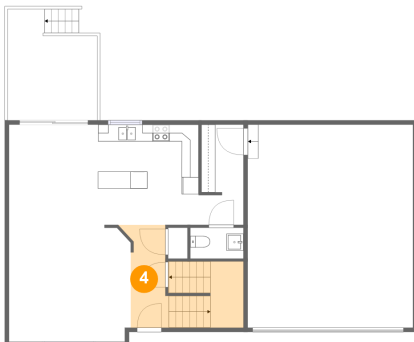

4 Floor 2 - Foyer

Dimensions: 4'5" x 12'1"
Area: 119 sq. ft
Counted as Living Area:
Yes

Heated: Yes
Finished: Yes
Enclosed: Yes
Contiguous:
Yes
Permitted: Yes
Wet Space: No
Addition: No
Conversion: No