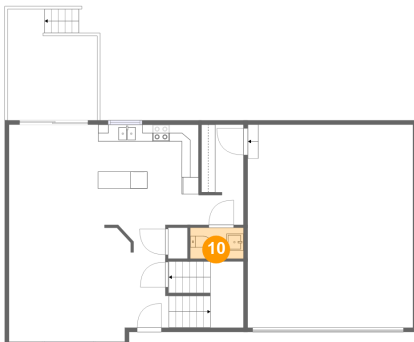

10 Floor 2 - Wc

Dimensions: 6'3" x 3'8"
Area: 23 sq. ft
Counted as Living Area:
Yes

Heated: Yes
Finished: Yes
Enclosed: Yes
Contiguous:
Yes
Permitted: Yes
Wet Space: Yes
Addition: No
Conversion: No