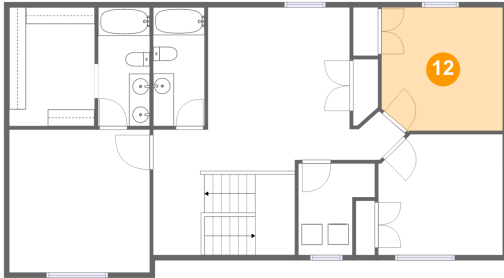

7337 Water View Drive, Allendale, Ottawa County, Michigan, United States, 49401

12 Floor 3 - Bedroom

Dimensions: 11'8" x 12'0"
Area: 136 sq. ft
Counted as Living Area:
Yes

Heated: Yes
Finished: Yes
Enclosed: Yes
Contiguous:
Yes
Permitted: Yes
Wet Space: No
Addition: No
Conversion: No