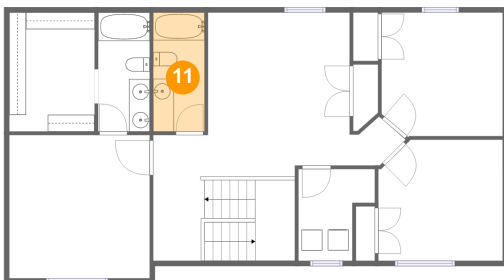

11 Floor 3 - Bath

Dimensions: 4'11" x 11'5"
Area: 57 sq. ft
Counted as Living Area:
Yes

Heated: Yes
Finished: Yes
Enclosed: Yes
Contiguous:
Yes
Permitted: Yes
Wet Space: Yes
Addition: No
Conversion: No