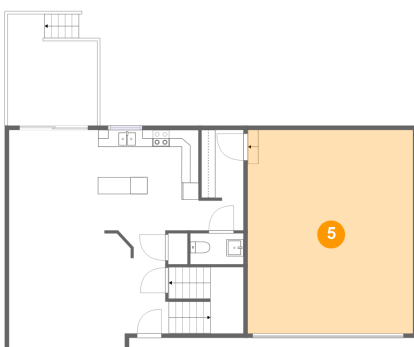

5 Floor 2 - Garage

Dimensions: 19'6" x 23'11"
Area: 466 sq. ft
Counted as Living Area: No

Heated: No
Finished: No
Enclosed: Yes
Contiguous: Yes
Permitted: Yes
Wet Space: No
Addition: No
Conversion: No