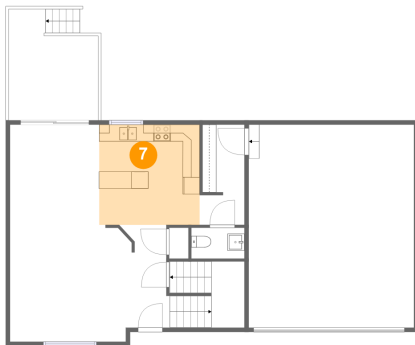

7 Floor 2 - Kitchen

Dimensions: 11'9" x 11'10"
Area: 140 sq. ft
Counted as Living Area:
Yes

Heated: Yes
Finished: Yes
Enclosed: Yes
Contiguous:
Yes
Permitted: Yes
Wet Space: No
Addition: No
Conversion: No