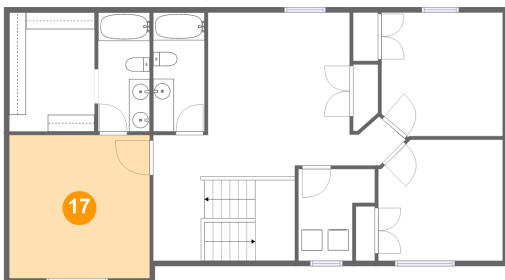

17 Floor 3 - Primary Bedroom

Dimensions: 13'6" x 13'9"
Area: 187 sq. ft
Counted as Living Area:
Yes

Heated: Yes
Finished: Yes
Enclosed: Yes
Contiguous:
Yes
Permitted: Yes
Wet Space: No
Addition: No
Conversion: No