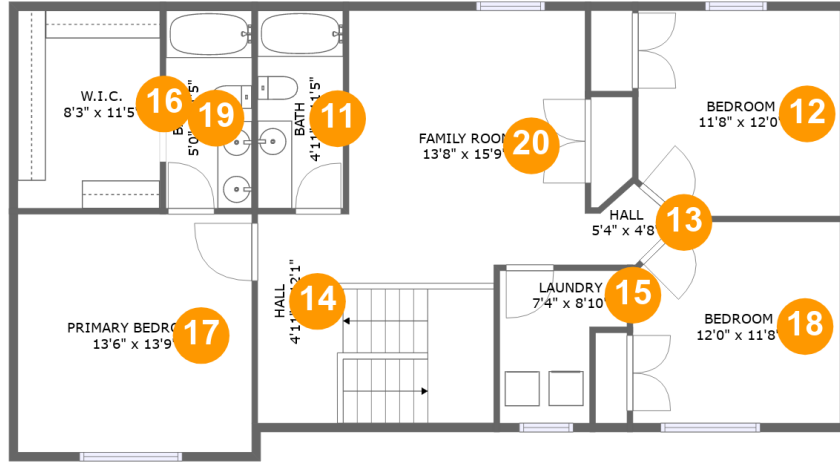

## Room Dimensions

Floor 2

Total sqft: 1365

Living area: 737

#	Room name	Dimensions	Area (sqft)	Counted as Living Area
3	Deck	10'6" x 13'1"	130 sq. ft	No
4	Foyer	4'5" x 12'1"	119 sq. ft	Yes
5	Garage	19'6" x 23'11"	466 sq. ft	No
6	Dining Area	10'6" x 11'10"	124 sq. ft	Yes
7	Kitchen	11'9" x 11'10"	140 sq. ft	Yes
8	Hall	5'3" x 11'10"	59 sq. ft	Yes
9	Living Room	14'4" x 13'9"	194 sq. ft	Yes
10	Wc	6'3" x 3'8"	23 sq. ft	Yes

## Room Dimensions

Floor 3

Total sqft: 1233

Living area: 1233

#	Room name	Dimensions	Area (sqft)	Counted as Living Area
11	Bath	4'11" x 11'5"	57 sq. ft	Yes
12	Bedroom	11'8" x 12'0"	136 sq. ft	Yes
13	Hall	5'4" x 4'8"	16 sq. ft	Yes
14	Hall	4'11" x 12'1"	132 sq. ft	Yes
15	Laundry	7'4" x 8'10"	53 sq. ft	Yes
16	W.i.c.	8'3" x 11'5"	94 sq. ft	Yes
17	Primary Bedroom	13'6" x 13'9"	187 sq. ft	Yes
18	Bedroom	12'0" x 11'8"	135 sq. ft	Yes
19	Bath	5'0" x 11'5"	57 sq. ft	Yes
20	Family Room	13'8" x 15'9"	210 sq. ft	Yes

## 14 Floor 3 - Hall

Dimensions: 4'11" x 12'1"  
Area: 132 sq. ft  
Counted as Living Area:  
Yes

Heated: Yes  
Finished: Yes  
Enclosed: Yes  
Contiguous:  
Yes  
Permitted: Yes  
Wet Space: No  
Addition: No  
Conversion: No

**20 Floor 3 - Family Room**

Dimensions: 13'8" x 15'9"  
Area: 210 sq. ft  
Counted as Living Area:  
Yes

Heated: Yes  
Finished: Yes  
Enclosed: Yes  
Contiguous:  
Yes  
Permitted: Yes  
Wet Space: No  
Addition: No  
Conversion: No