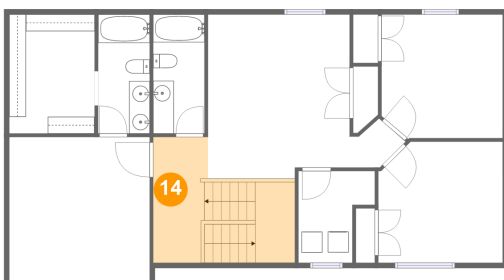

14 Floor 3 - Hall

Dimensions: 4'11" x 12'1"
Area: 132 sq. ft
Counted as Living Area:
Yes

Heated: Yes
Finished: Yes
Enclosed: Yes
Contiguous:
Yes
Permitted: Yes
Wet Space: No
Addition: No
Conversion: No