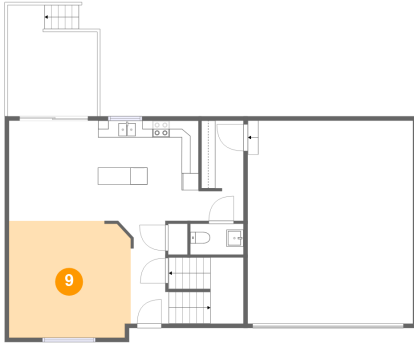

7337 Water View Drive, Allendale, Ottawa County, Michigan, United States, 49401

9 Floor 2 - Living Room

Dimensions: 14'4" x 13'9"
Area: 194 sq. ft
Counted as Living Area:
Yes

Heated: Yes
Finished: Yes
Enclosed: Yes
Contiguous:
Yes
Permitted: Yes
Wet Space: No
Addition: No
Conversion: No