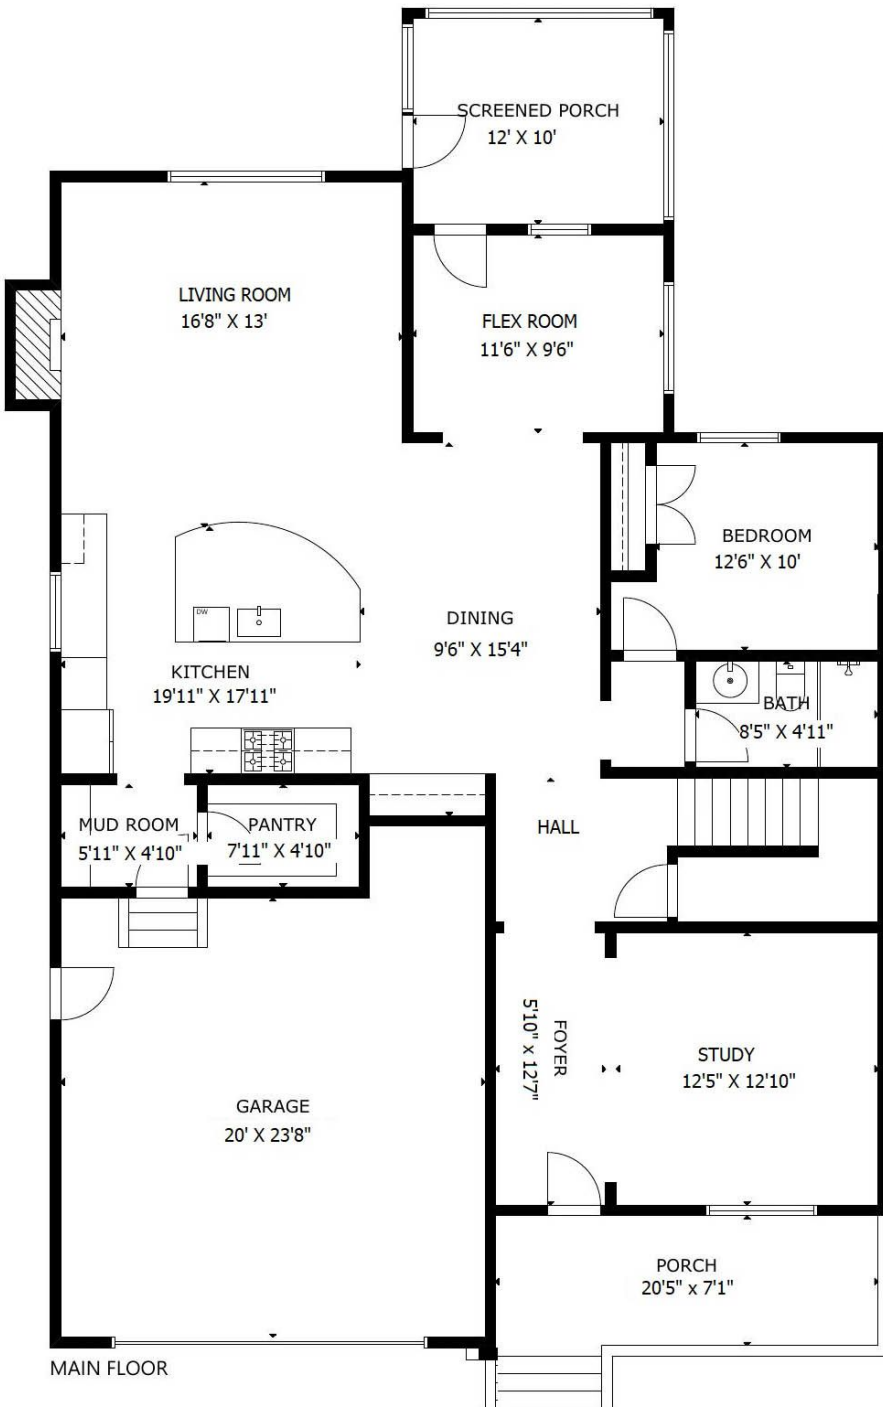

2534 Snowdrop Court Apex, NC 27502

The following dimensions are approximate interior wall to wall dimensions, measured on site, from the widest portion of each room, then calculated to Feet/Inches from Rounded Decimal Feet. Information deemed reliable, but not guaranteed.