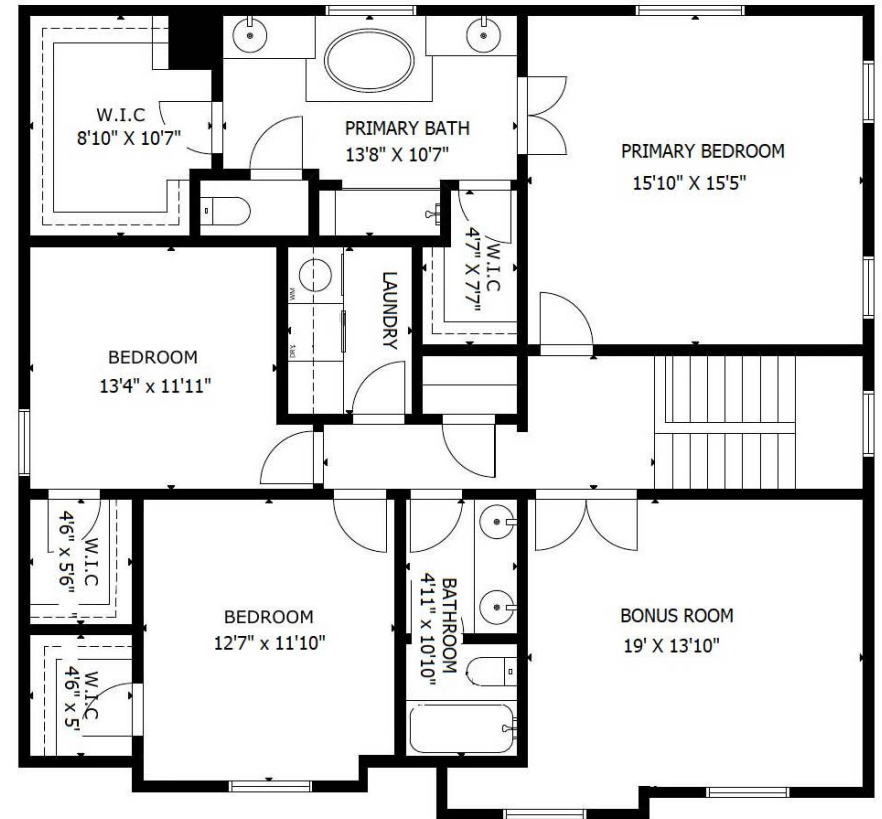

2534 Snowdrop Court Apex, NC 27502

The following dimensions are approximate interior wall to wall dimensions, measured on site, from the widest portion of each room, then calculated to Feet/Inches from Rounded Decimal Feet. Information deemed reliable, but not guaranteed.