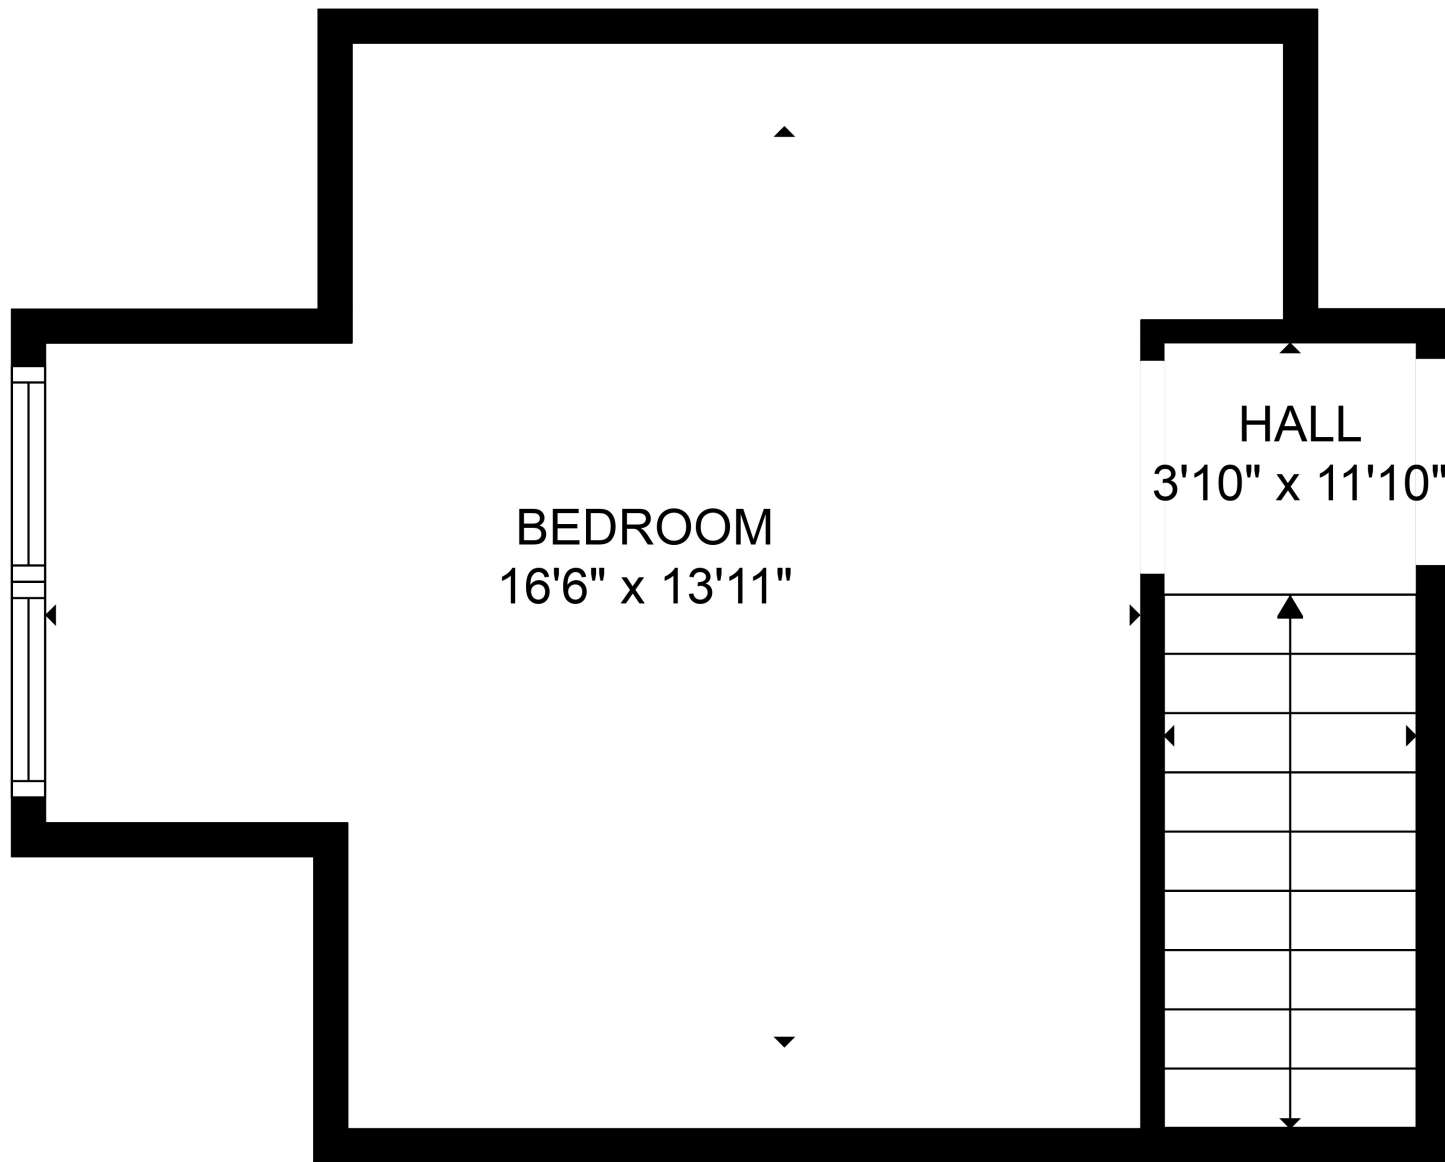

FLOOR 2

FLOOR 1

Total scanned area: 2289 sq. ft

SIZES AND DIMENSIONS ARE APPROXIMATE. ACTUAL MAY VARY.

BEDROOM  
16'6" x 13'11"

HALL  
3'10" x 11'10"

Total scanned area: 2289 sq. ft

SIZES AND DIMENSIONS ARE APPROXIMATE. ACTUAL MAY VARY.

Total scanned area: 2289 sq. ft

SIZES AND DIMENSIONS ARE APPROXIMATE. ACTUAL MAY VARY.