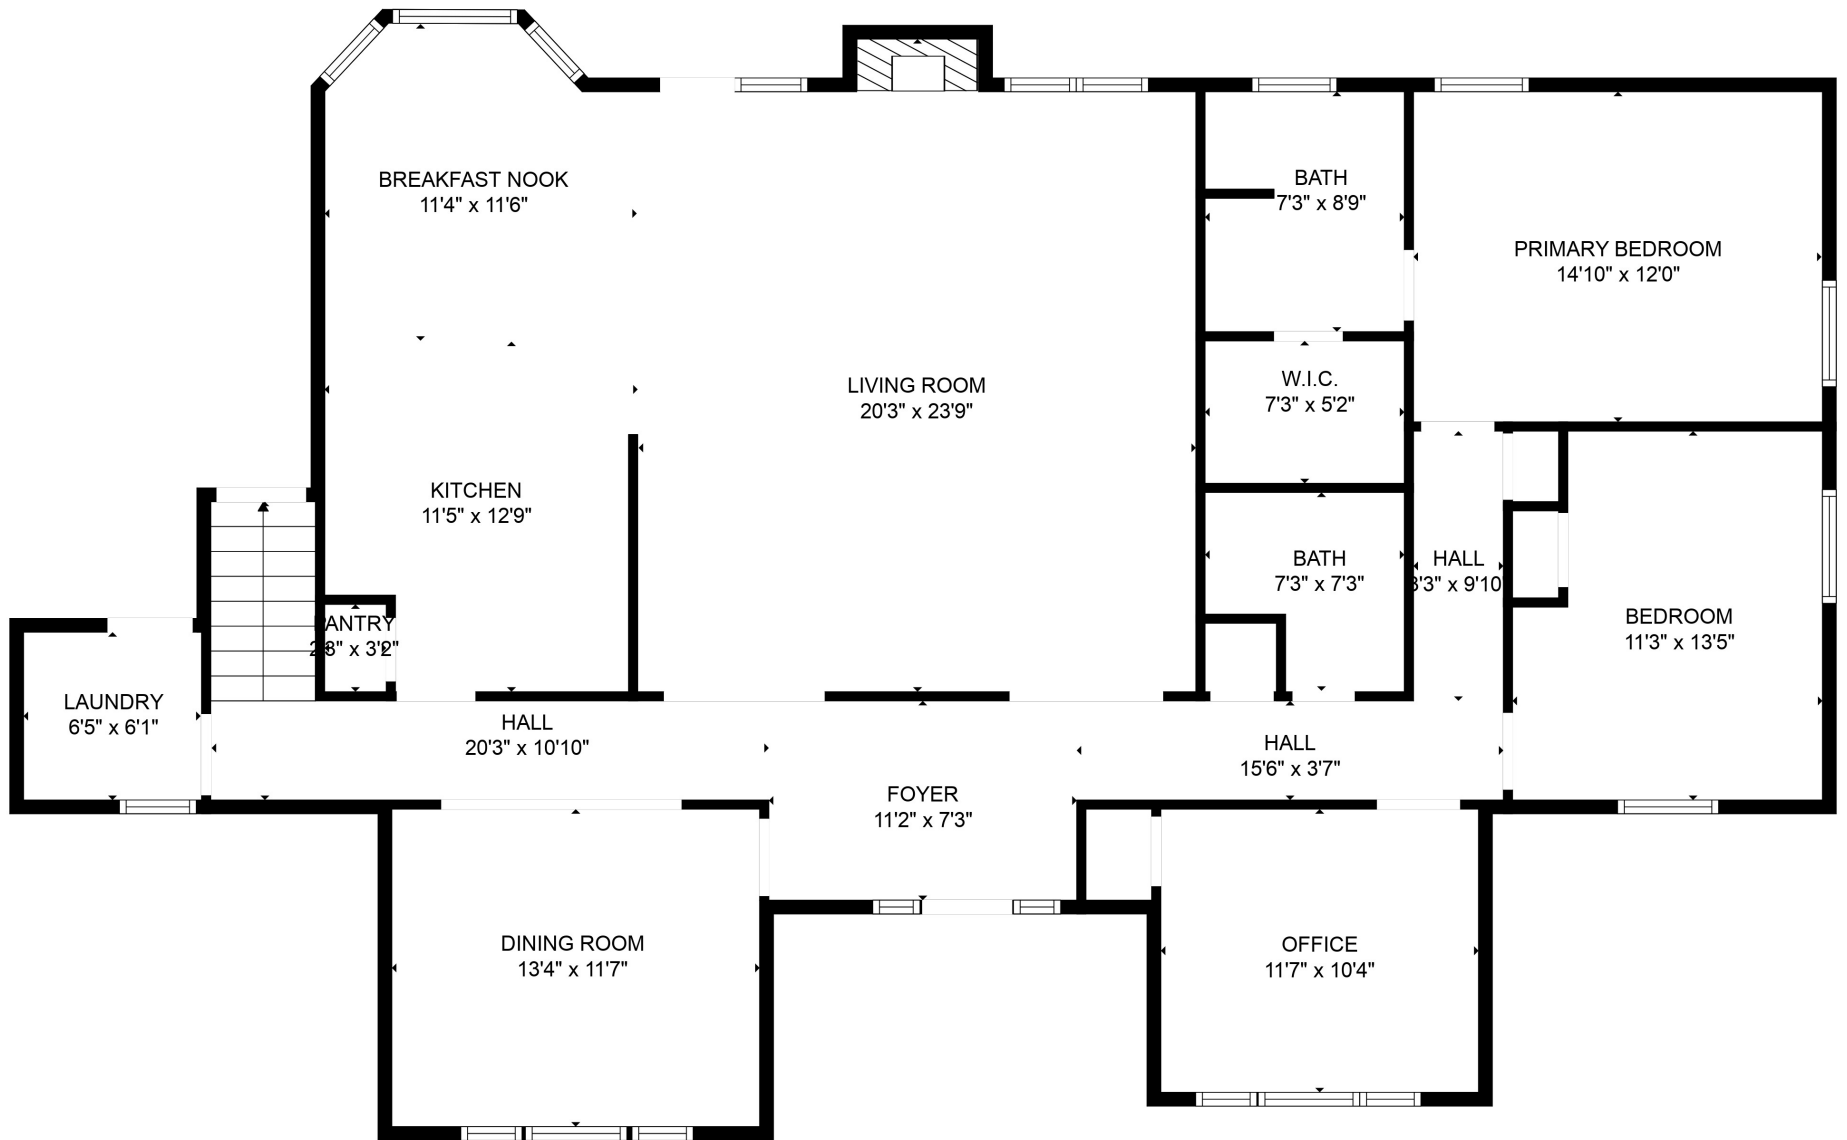

FLOOR 2

FLOOR 1

Total scanned area: 2289 sq. ft

SIZES AND DIMENSIONS ARE APPROXIMATE. ACTUAL MAY VARY.

BEDROOM  
16'6" x 13'11"

HALL  
3'10" x 11'10"

Total scanned area: 2289 sq. ft

SIZES AND DIMENSIONS ARE APPROXIMATE. ACTUAL MAY VARY.

Total scanned area: 2289 sq. ft

SIZES AND DIMENSIONS ARE APPROXIMATE. ACTUAL MAY VARY.