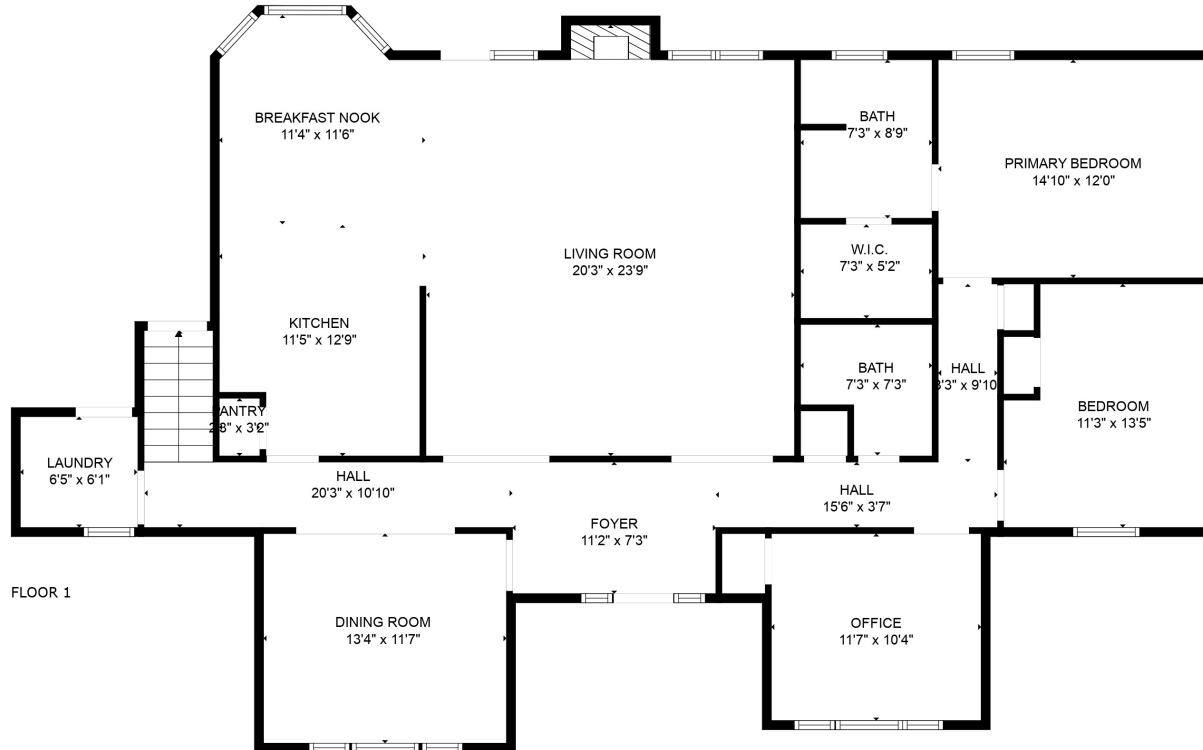

FLOOR 2

FLOOR 1

Total scanned area: 2289 sq. ft

SIZES AND DIMENSIONS ARE APPROXIMATE. ACTUAL MAY VARY.

BEDROOM  
16'6" x 13'11"

HALL  
3'10" x 11'10"

Total scanned area: 2289 sq. ft

SIZES AND DIMENSIONS ARE APPROXIMATE. ACTUAL MAY VARY.

Total scanned area: 2289 sq. ft

SIZES AND DIMENSIONS ARE APPROXIMATE. ACTUAL MAY VARY.