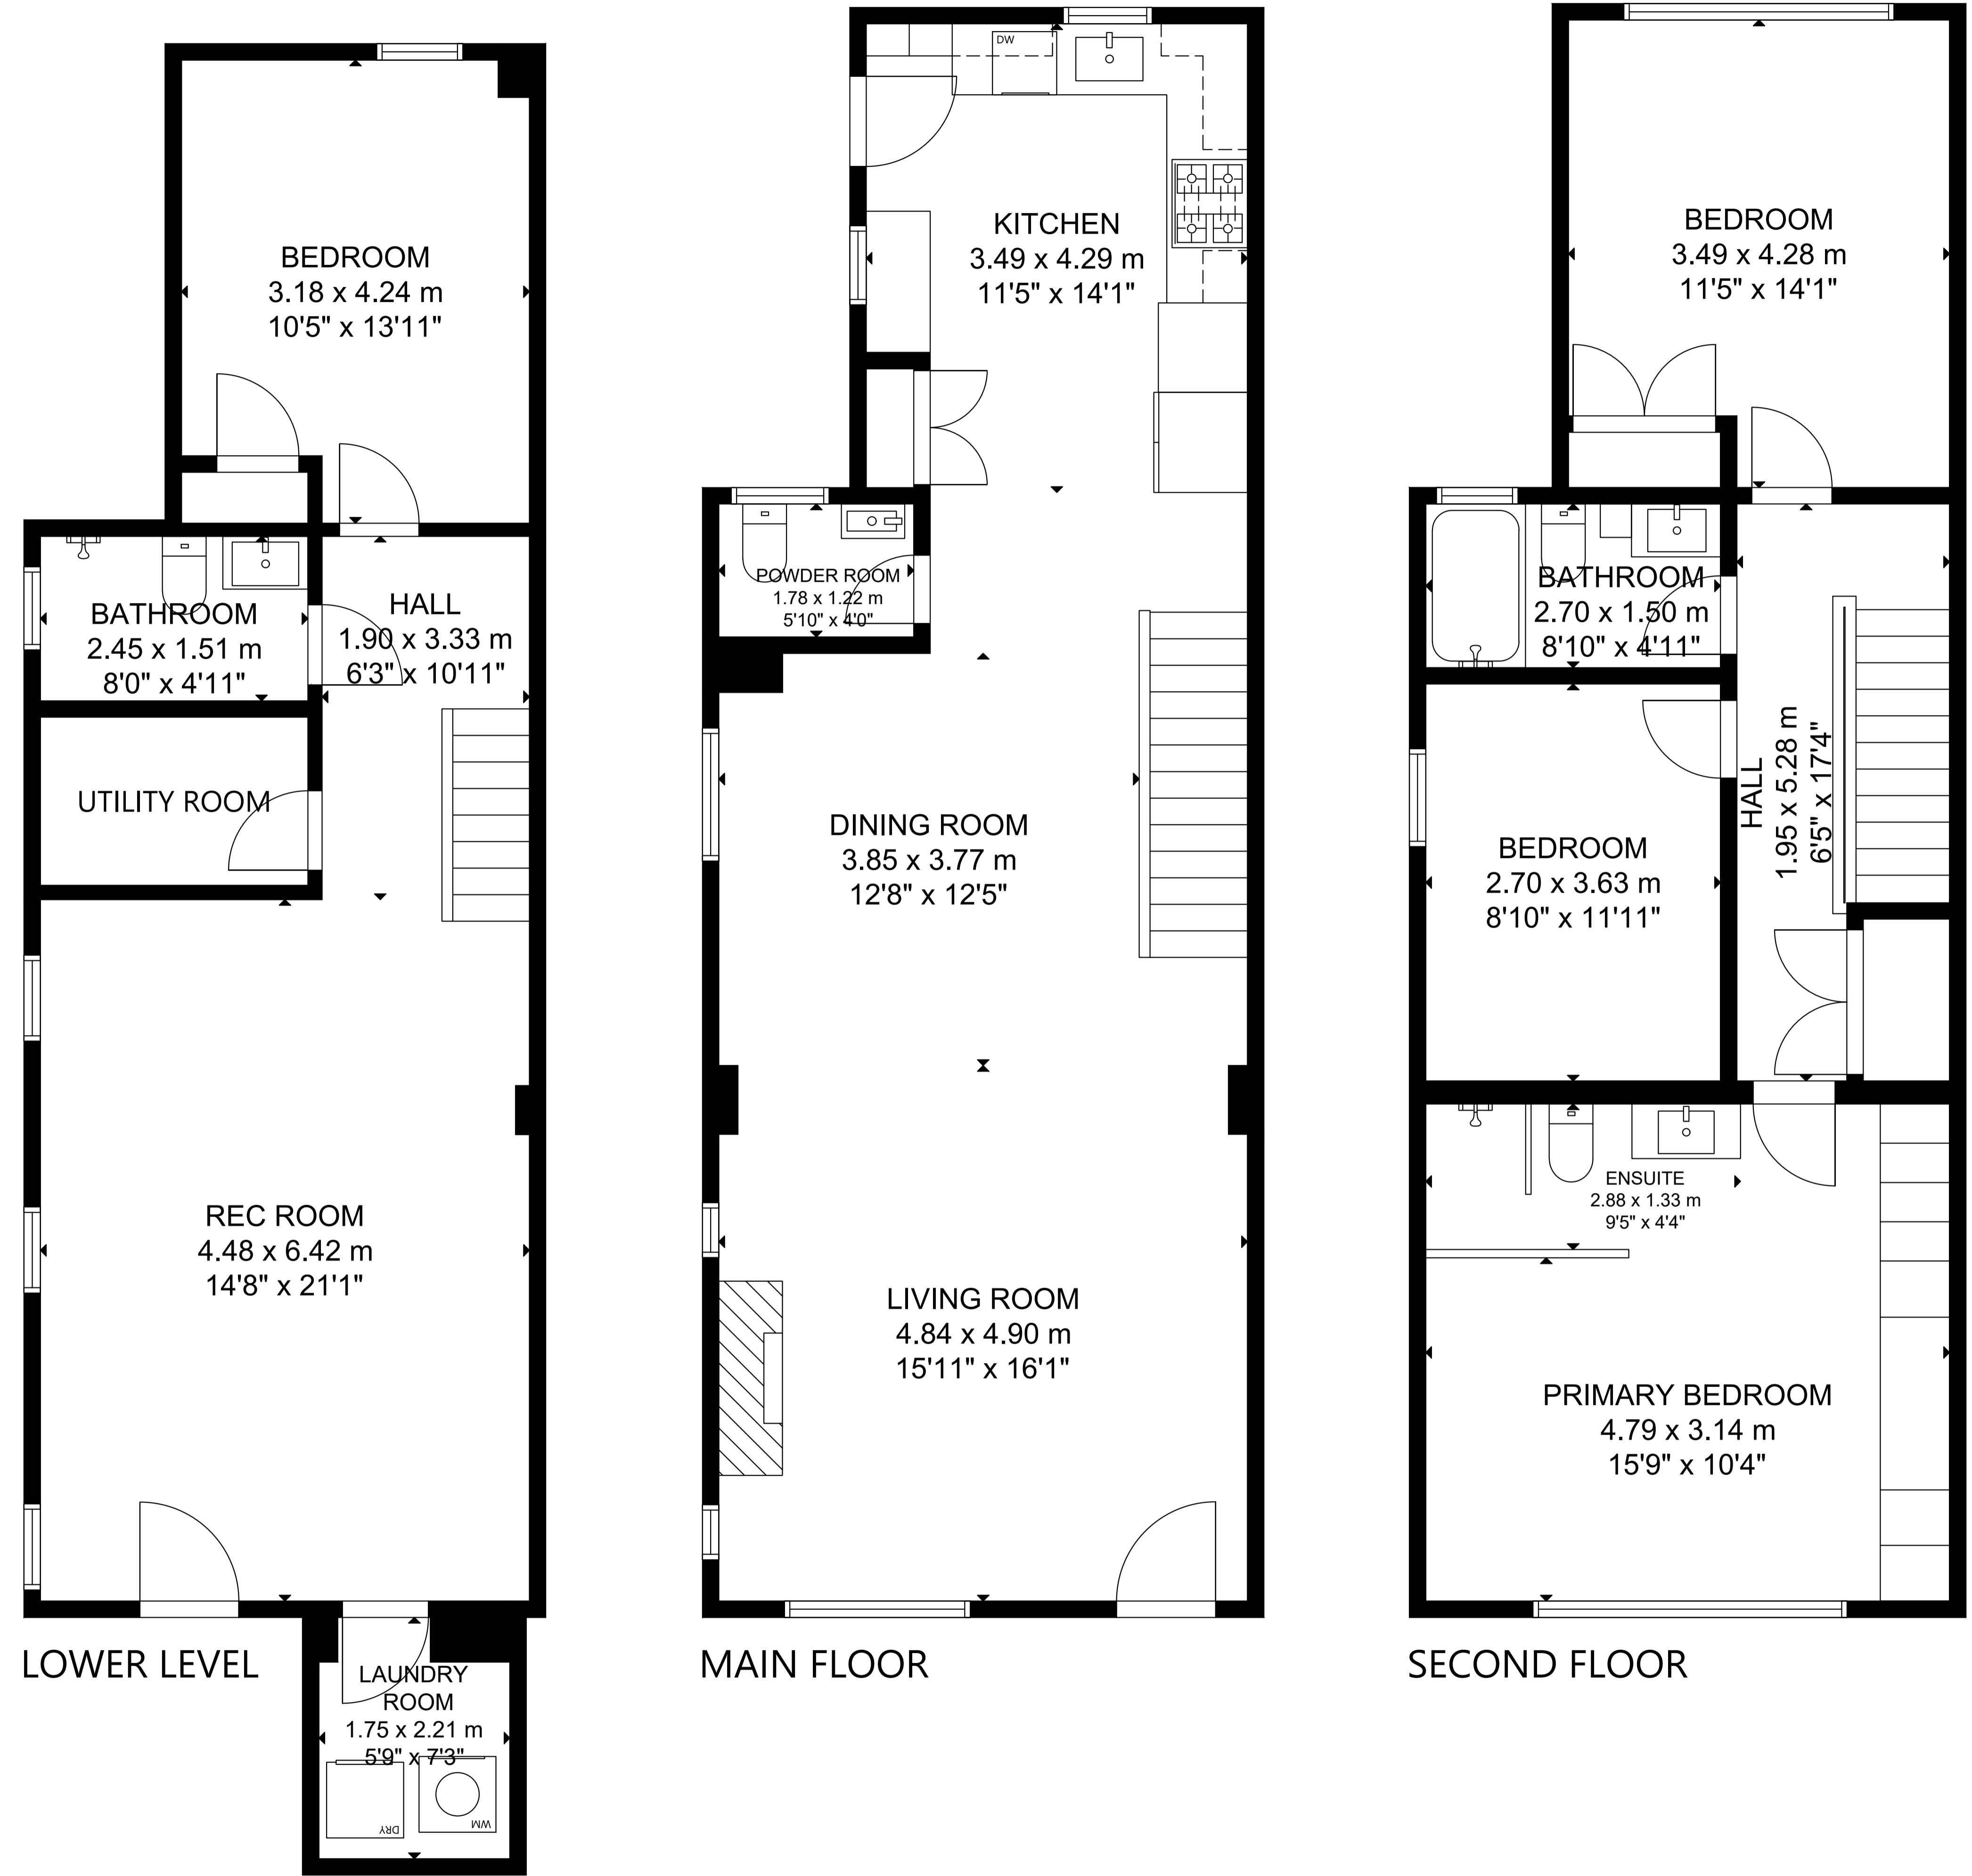

191 Rosemount Avenue

GROSS INTERNAL AREA
 MAIN FLOOR: 688 sq ft/ 64 m², SECOND FLOOR: 685 sq ft/ 64 m²
 LOWER LEVEL: 664 sq ft/ 62 m²
 TOTAL: 2,037 sq ft/ 190 m²
 SIZE AND DIMENSIONS ARE APPROXIMATE, ACTUAL MAY VARY.