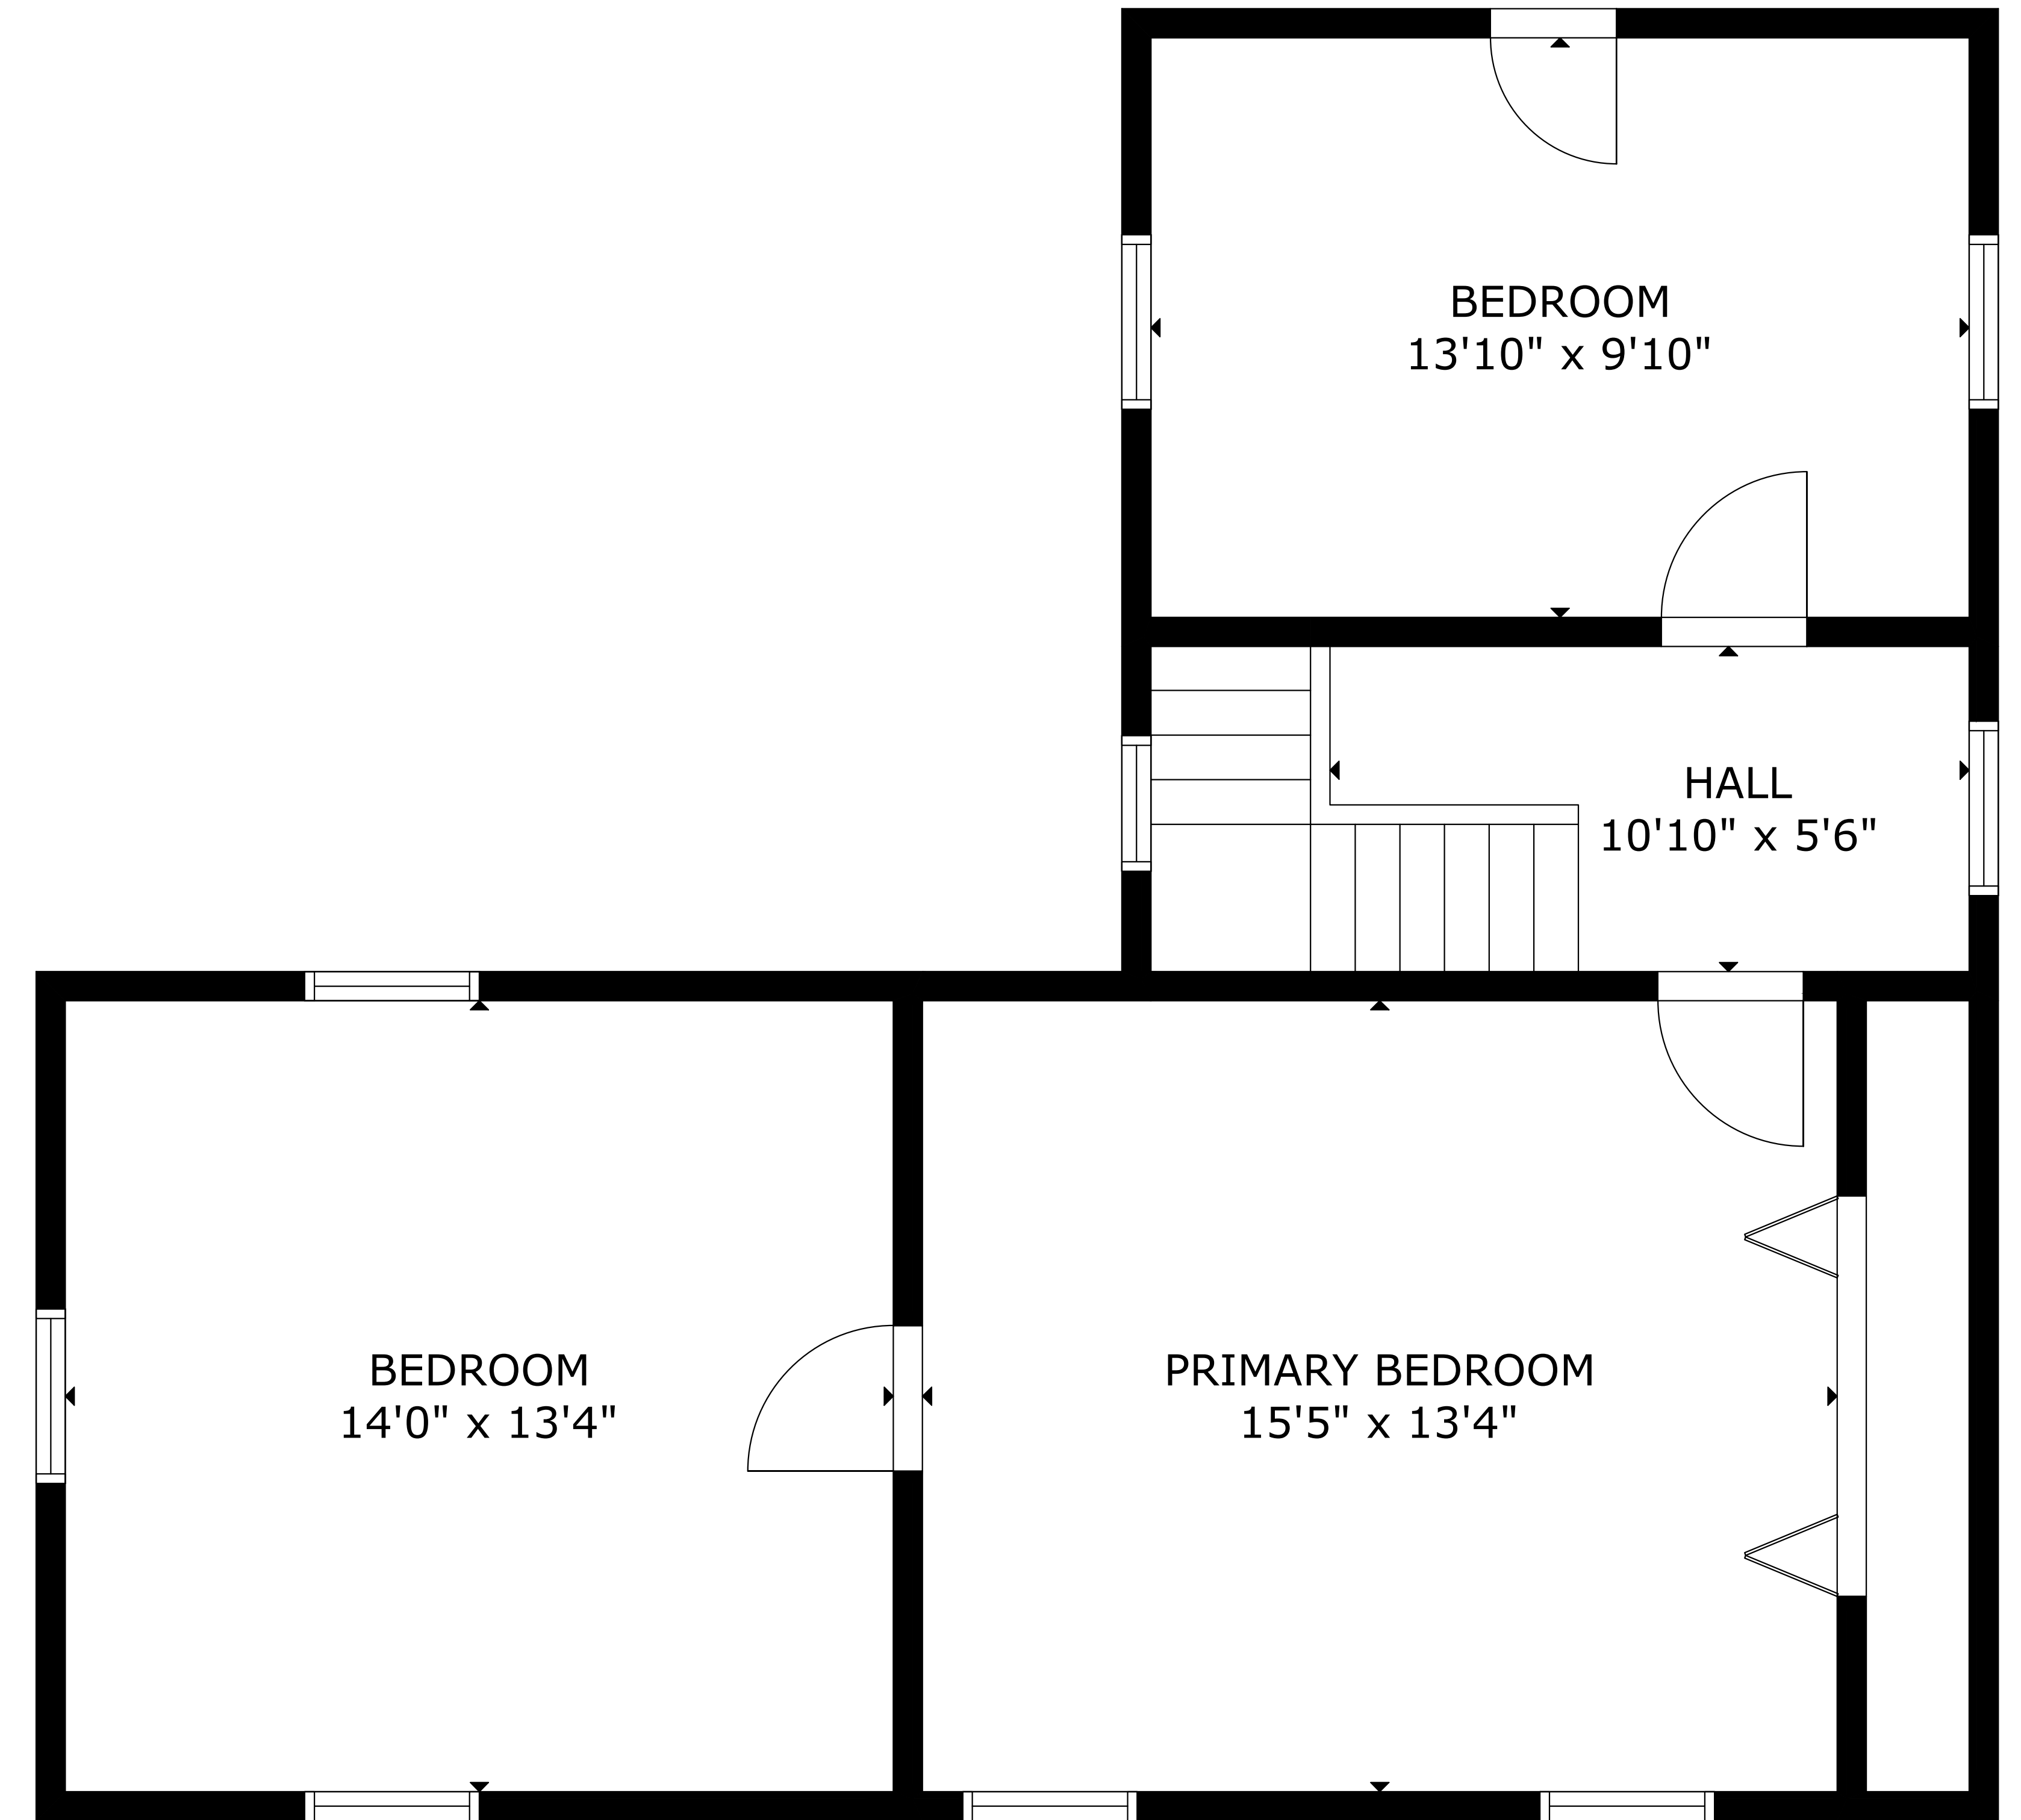

MAIN FLOOR

UPPER LEVEL 1

GROSS INTERNAL AREA  
 TOTAL: 1,552 sq ft  
 MAIN FLOOR: 897 sq ft, UPPER LEVEL 1: 655 sq ft  
 SIZE AND DIMENSIONS ARE APPROXIMATE, ACTUAL MAY VARY