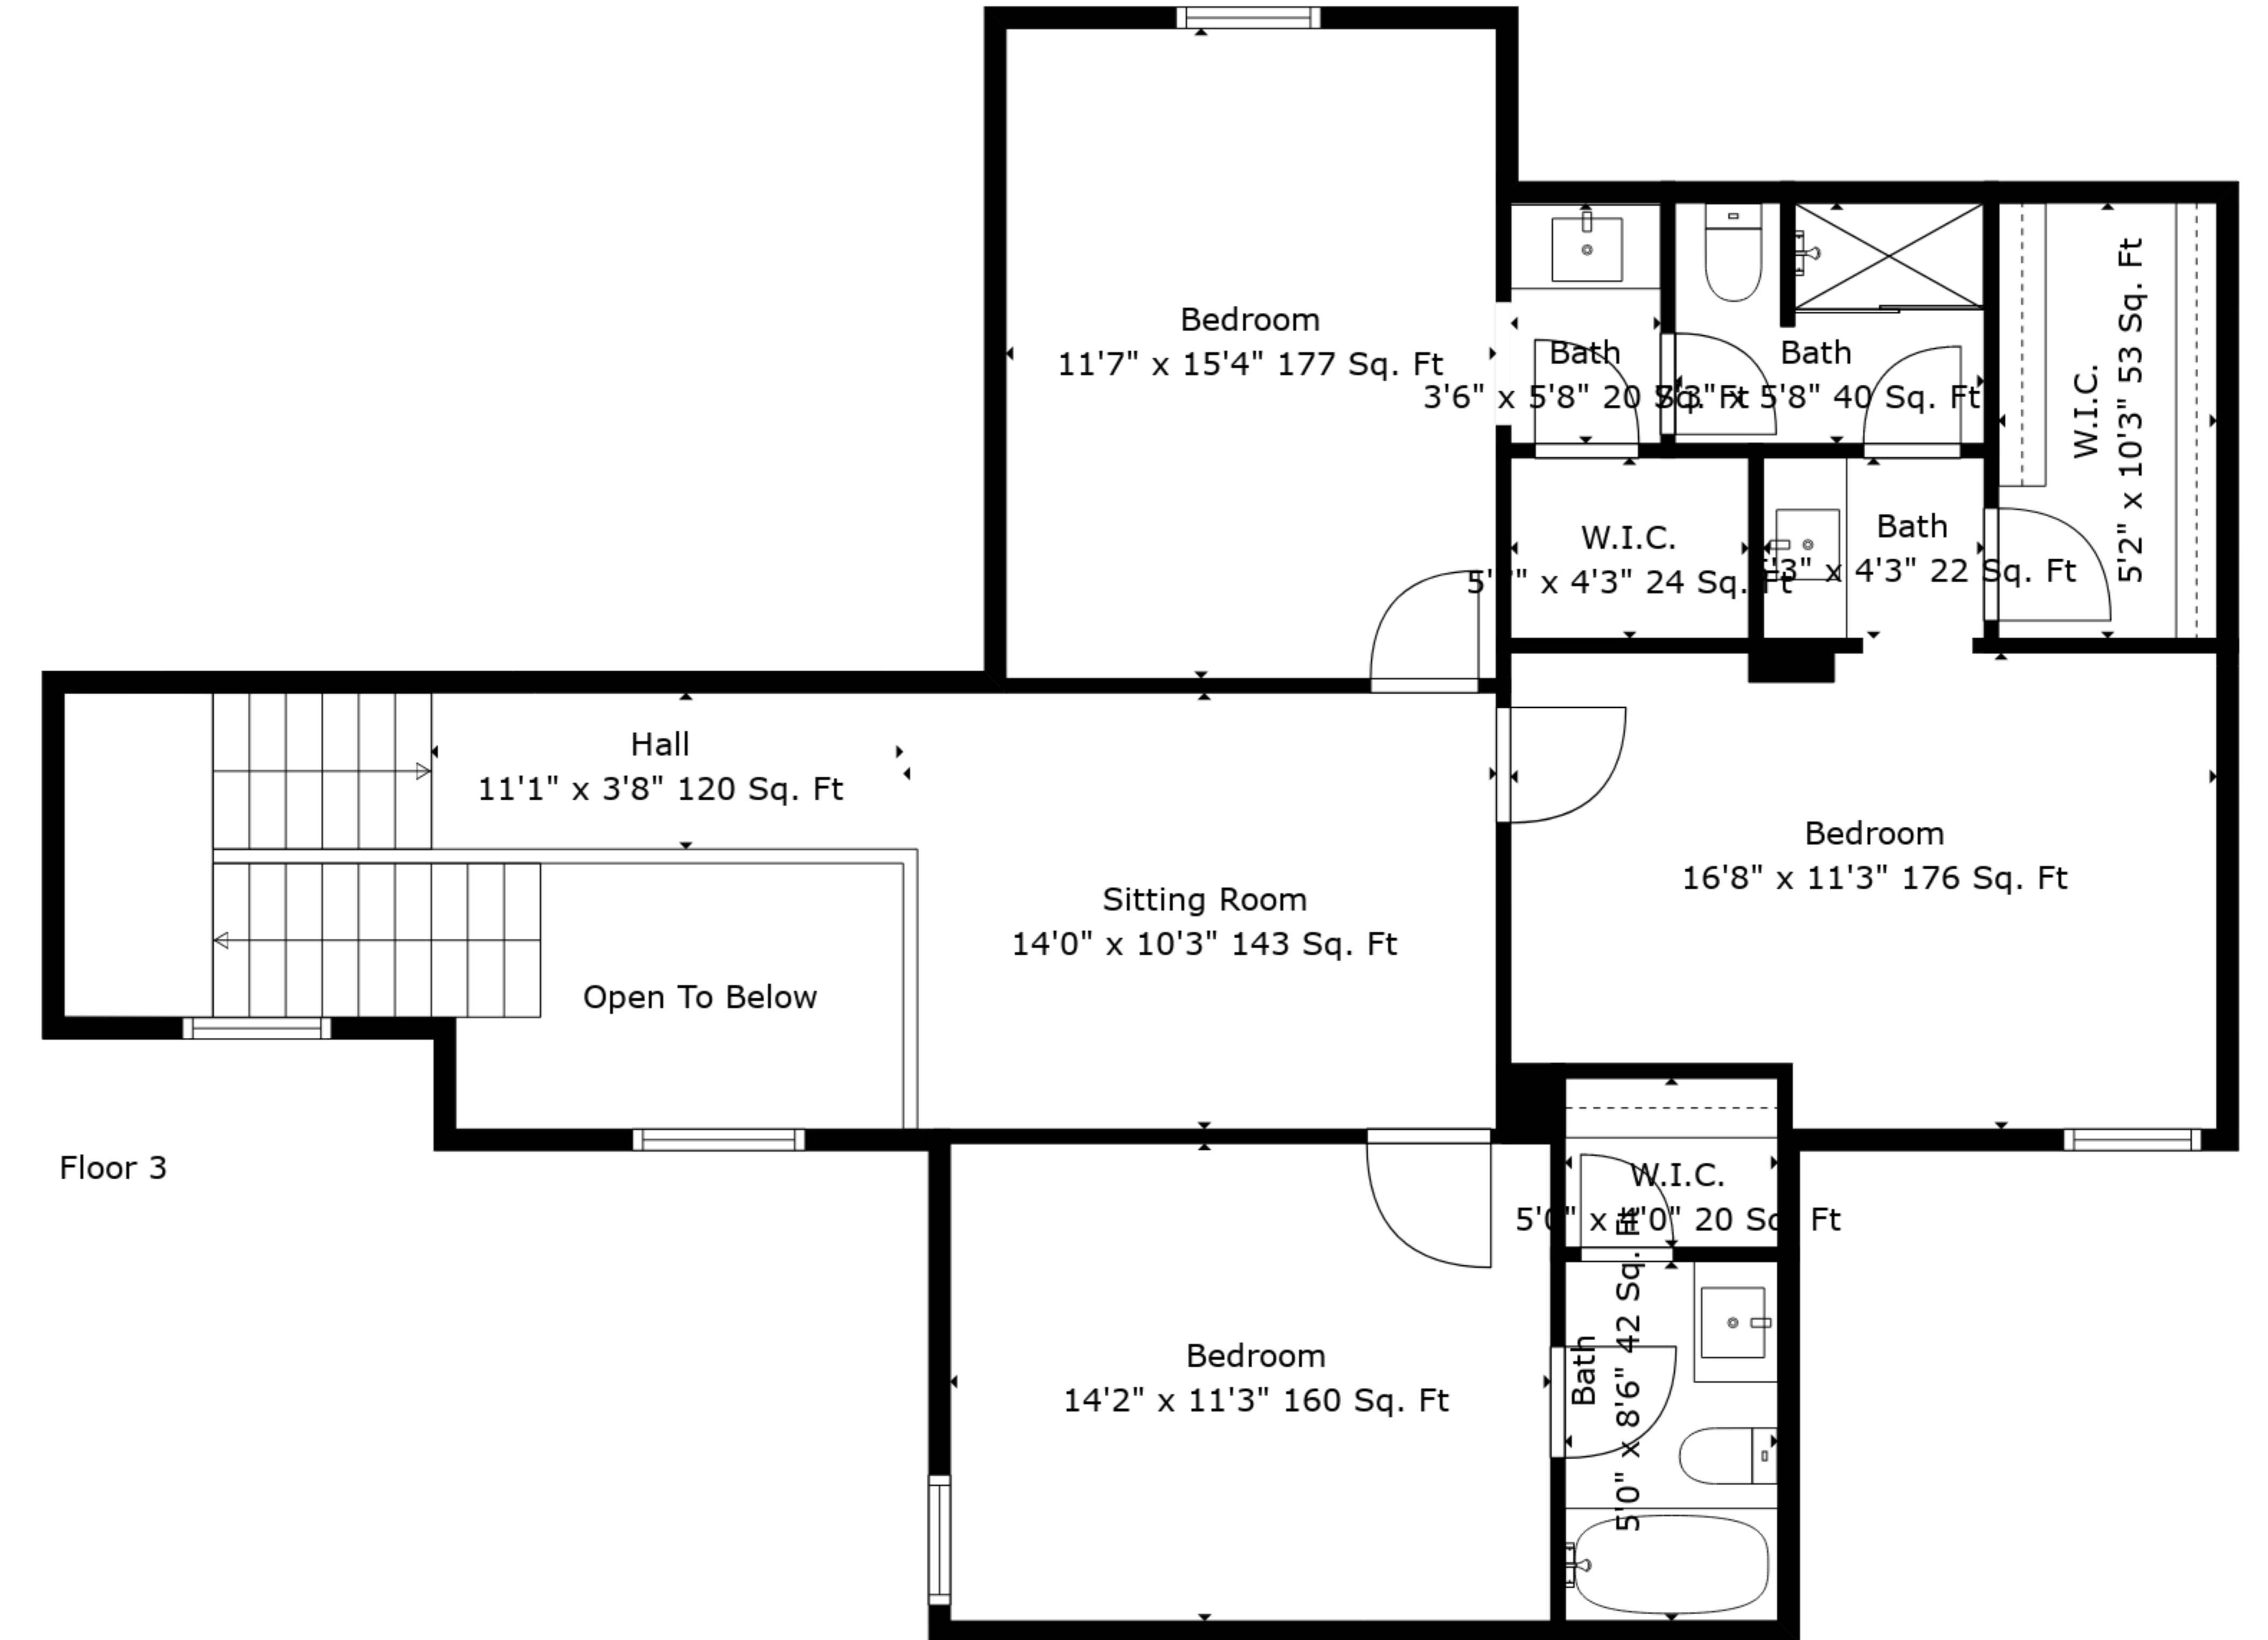

TOTAL: 3657 sq. ft

BELOW GROUND: 1029 sq. ft, FLOOR 2: 1587 sq. ft, FLOOR 3: 1041 sq. ft
 EXCLUDED AREAS: FIREPLACE: 12 sq. ft, OPEN TO BELOW: 59 sq. ft

Measurements Are Deemed Highly Reliable But Not Guaranteed.

Floor 2

Floor 3

Floor 1

TOTAL: 3657 sq. ft
 BELOW GROUND: 1029 sq. ft, FLOOR 2: 1587 sq. ft, FLOOR 3: 1041 sq. ft
 EXCLUDED AREAS: FIREPLACE: 12 sq. ft, OPEN TO BELOW: 59 sq. ft

Measurements Are Deemed Highly Reliable But Not Guaranteed.