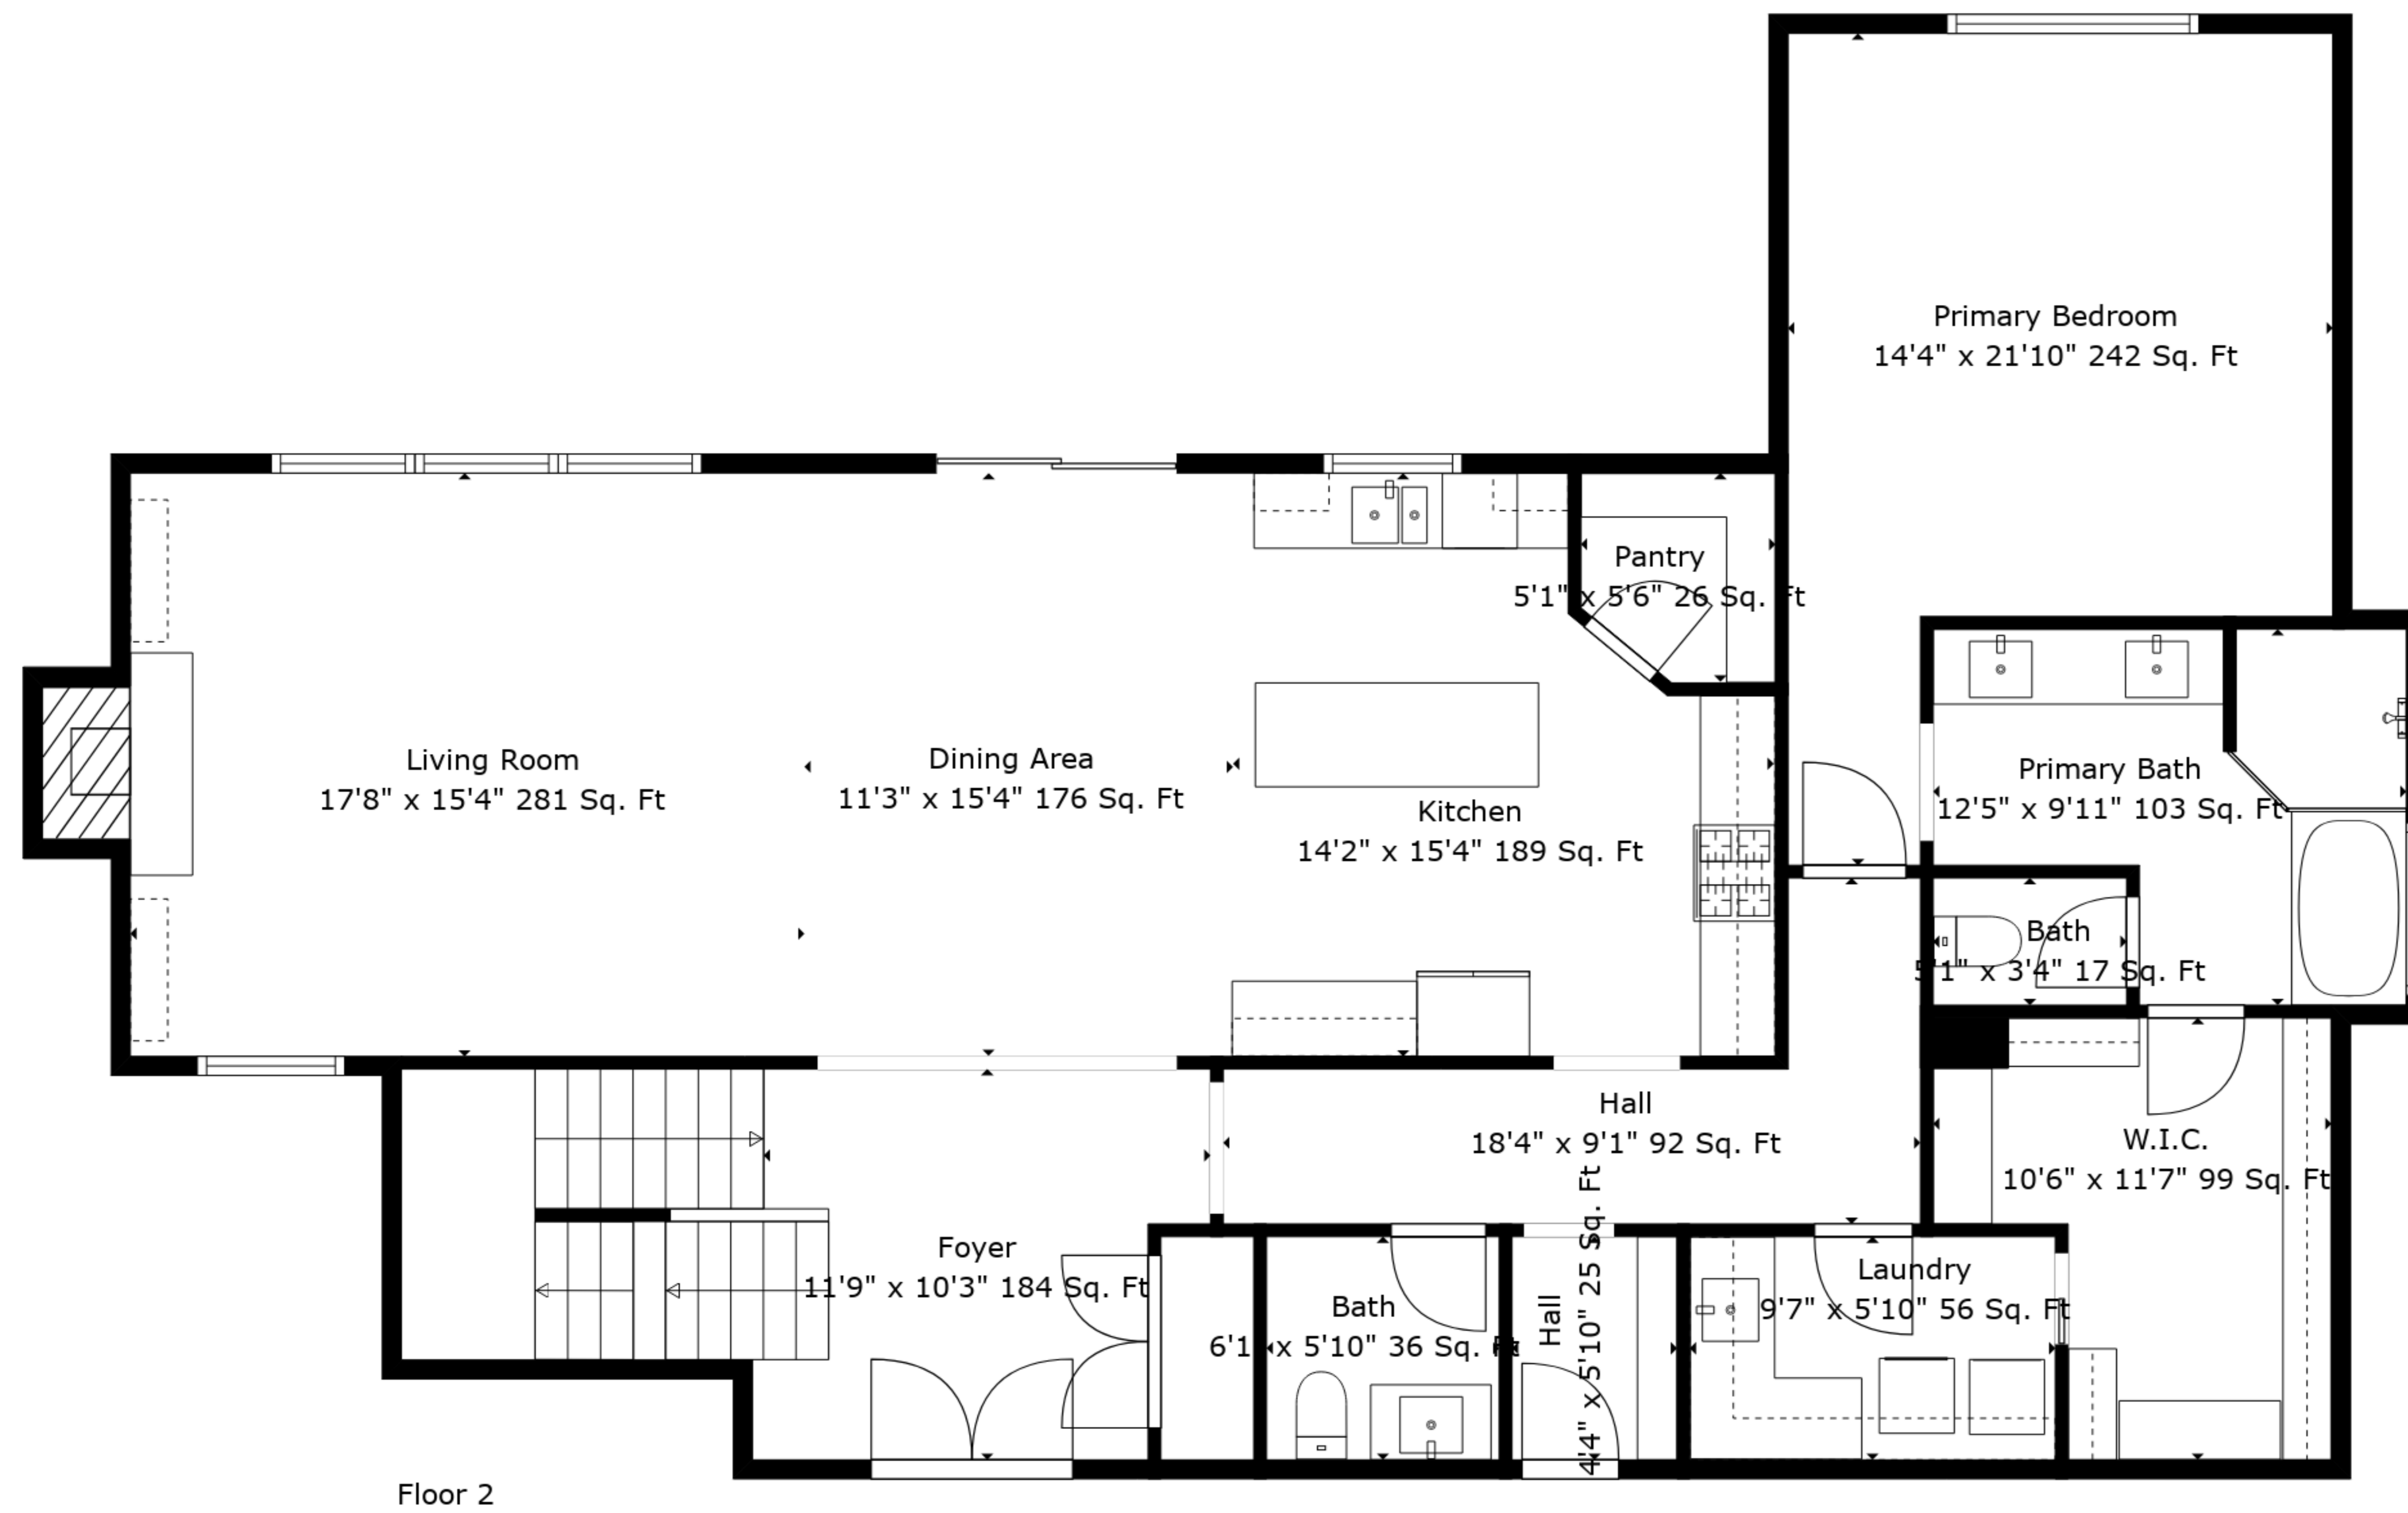

TOTAL: 3657 sq. ft

BELOW GROUND: 1029 sq. ft, FLOOR 2: 1587 sq. ft, FLOOR 3: 1041 sq. ft
 EXCLUDED AREAS: FIREPLACE: 12 sq. ft, OPEN TO BELOW: 59 sq. ft

Measurements Are Deemed Highly Reliable But Not Guaranteed.

Floor 2

Floor 3

Floor 1

TOTAL: 3657 sq. ft
 BELOW GROUND: 1029 sq. ft, FLOOR 2: 1587 sq. ft, FLOOR 3: 1041 sq. ft
 EXCLUDED AREAS: FIREPLACE: 12 sq. ft, OPEN TO BELOW: 59 sq. ft

Measurements Are Deemed Highly Reliable But Not Guaranteed.