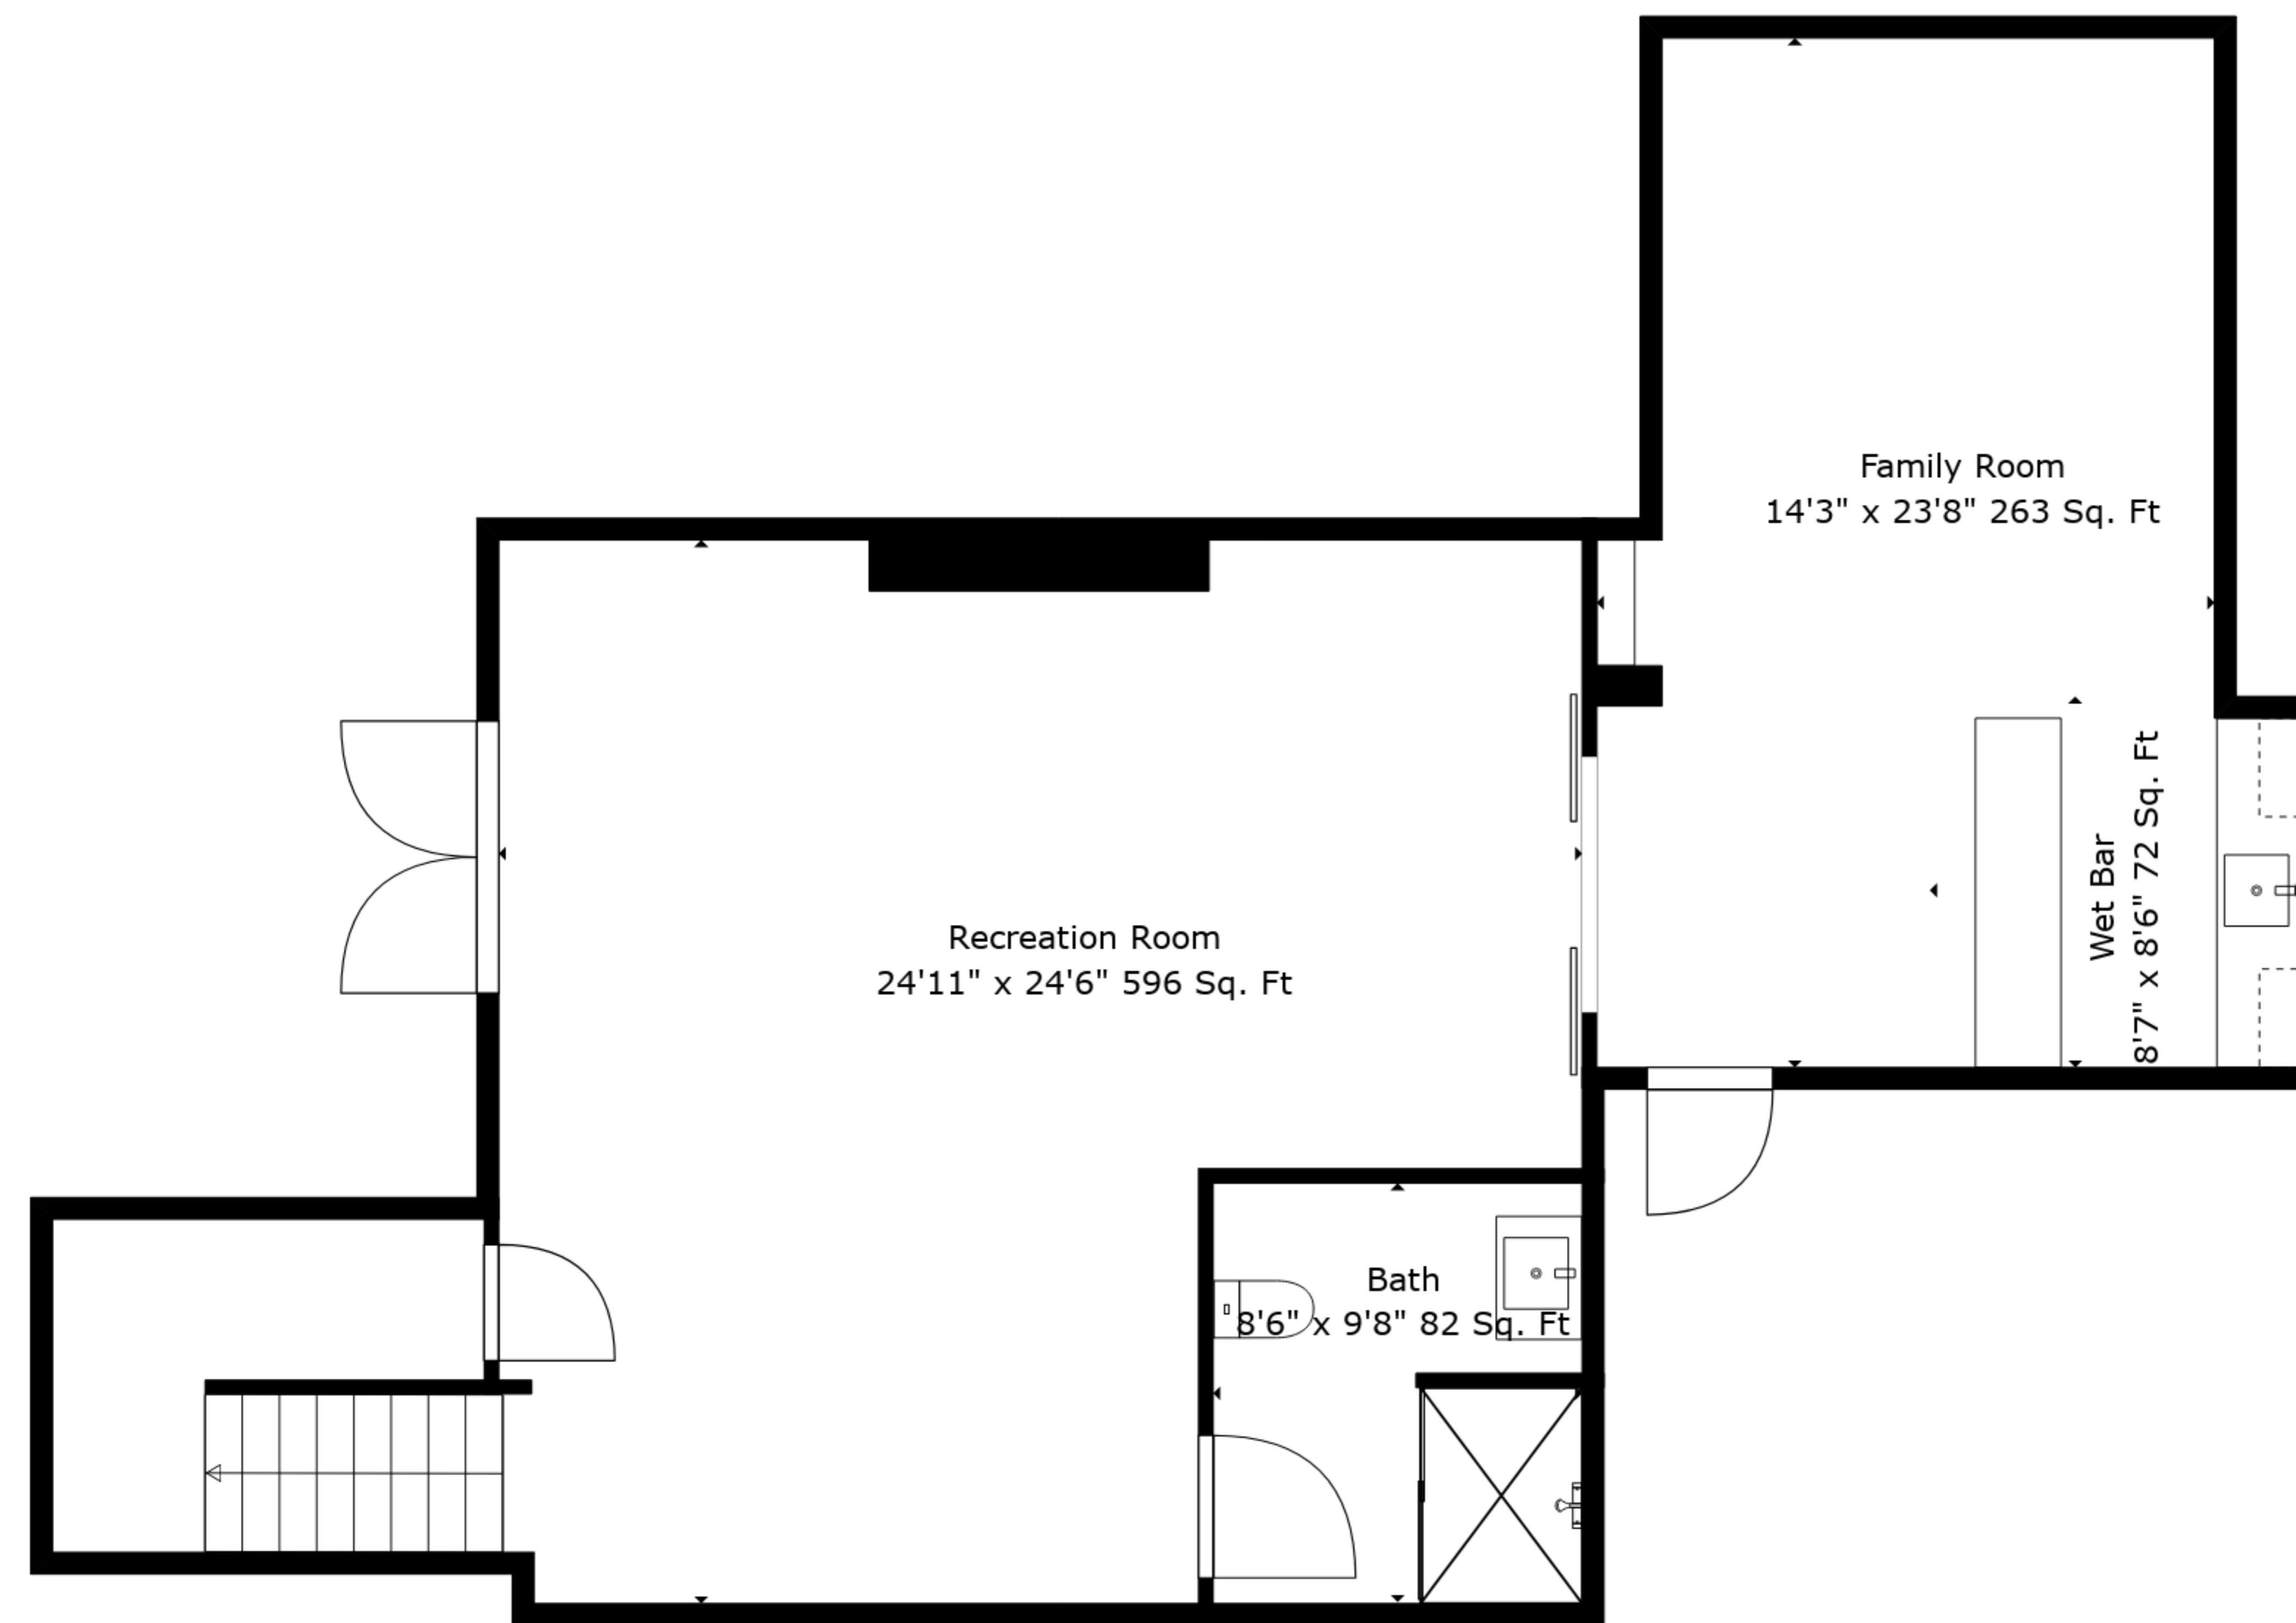

TOTAL: 3657 sq. ft

BELOW GROUND: 1029 sq. ft, FLOOR 2: 1587 sq. ft, FLOOR 3: 1041 sq. ft
 EXCLUDED AREAS: FIREPLACE: 12 sq. ft, OPEN TO BELOW: 59 sq. ft

Measurements Are Deemed Highly Reliable But Not Guaranteed.

Floor 2

Floor 3

Floor 1

TOTAL: 3657 sq. ft
 BELOW GROUND: 1029 sq. ft, FLOOR 2: 1587 sq. ft, FLOOR 3: 1041 sq. ft
 EXCLUDED AREAS: FIREPLACE: 12 sq. ft, OPEN TO BELOW: 59 sq. ft

Measurements Are Deemed Highly Reliable But Not Guaranteed.