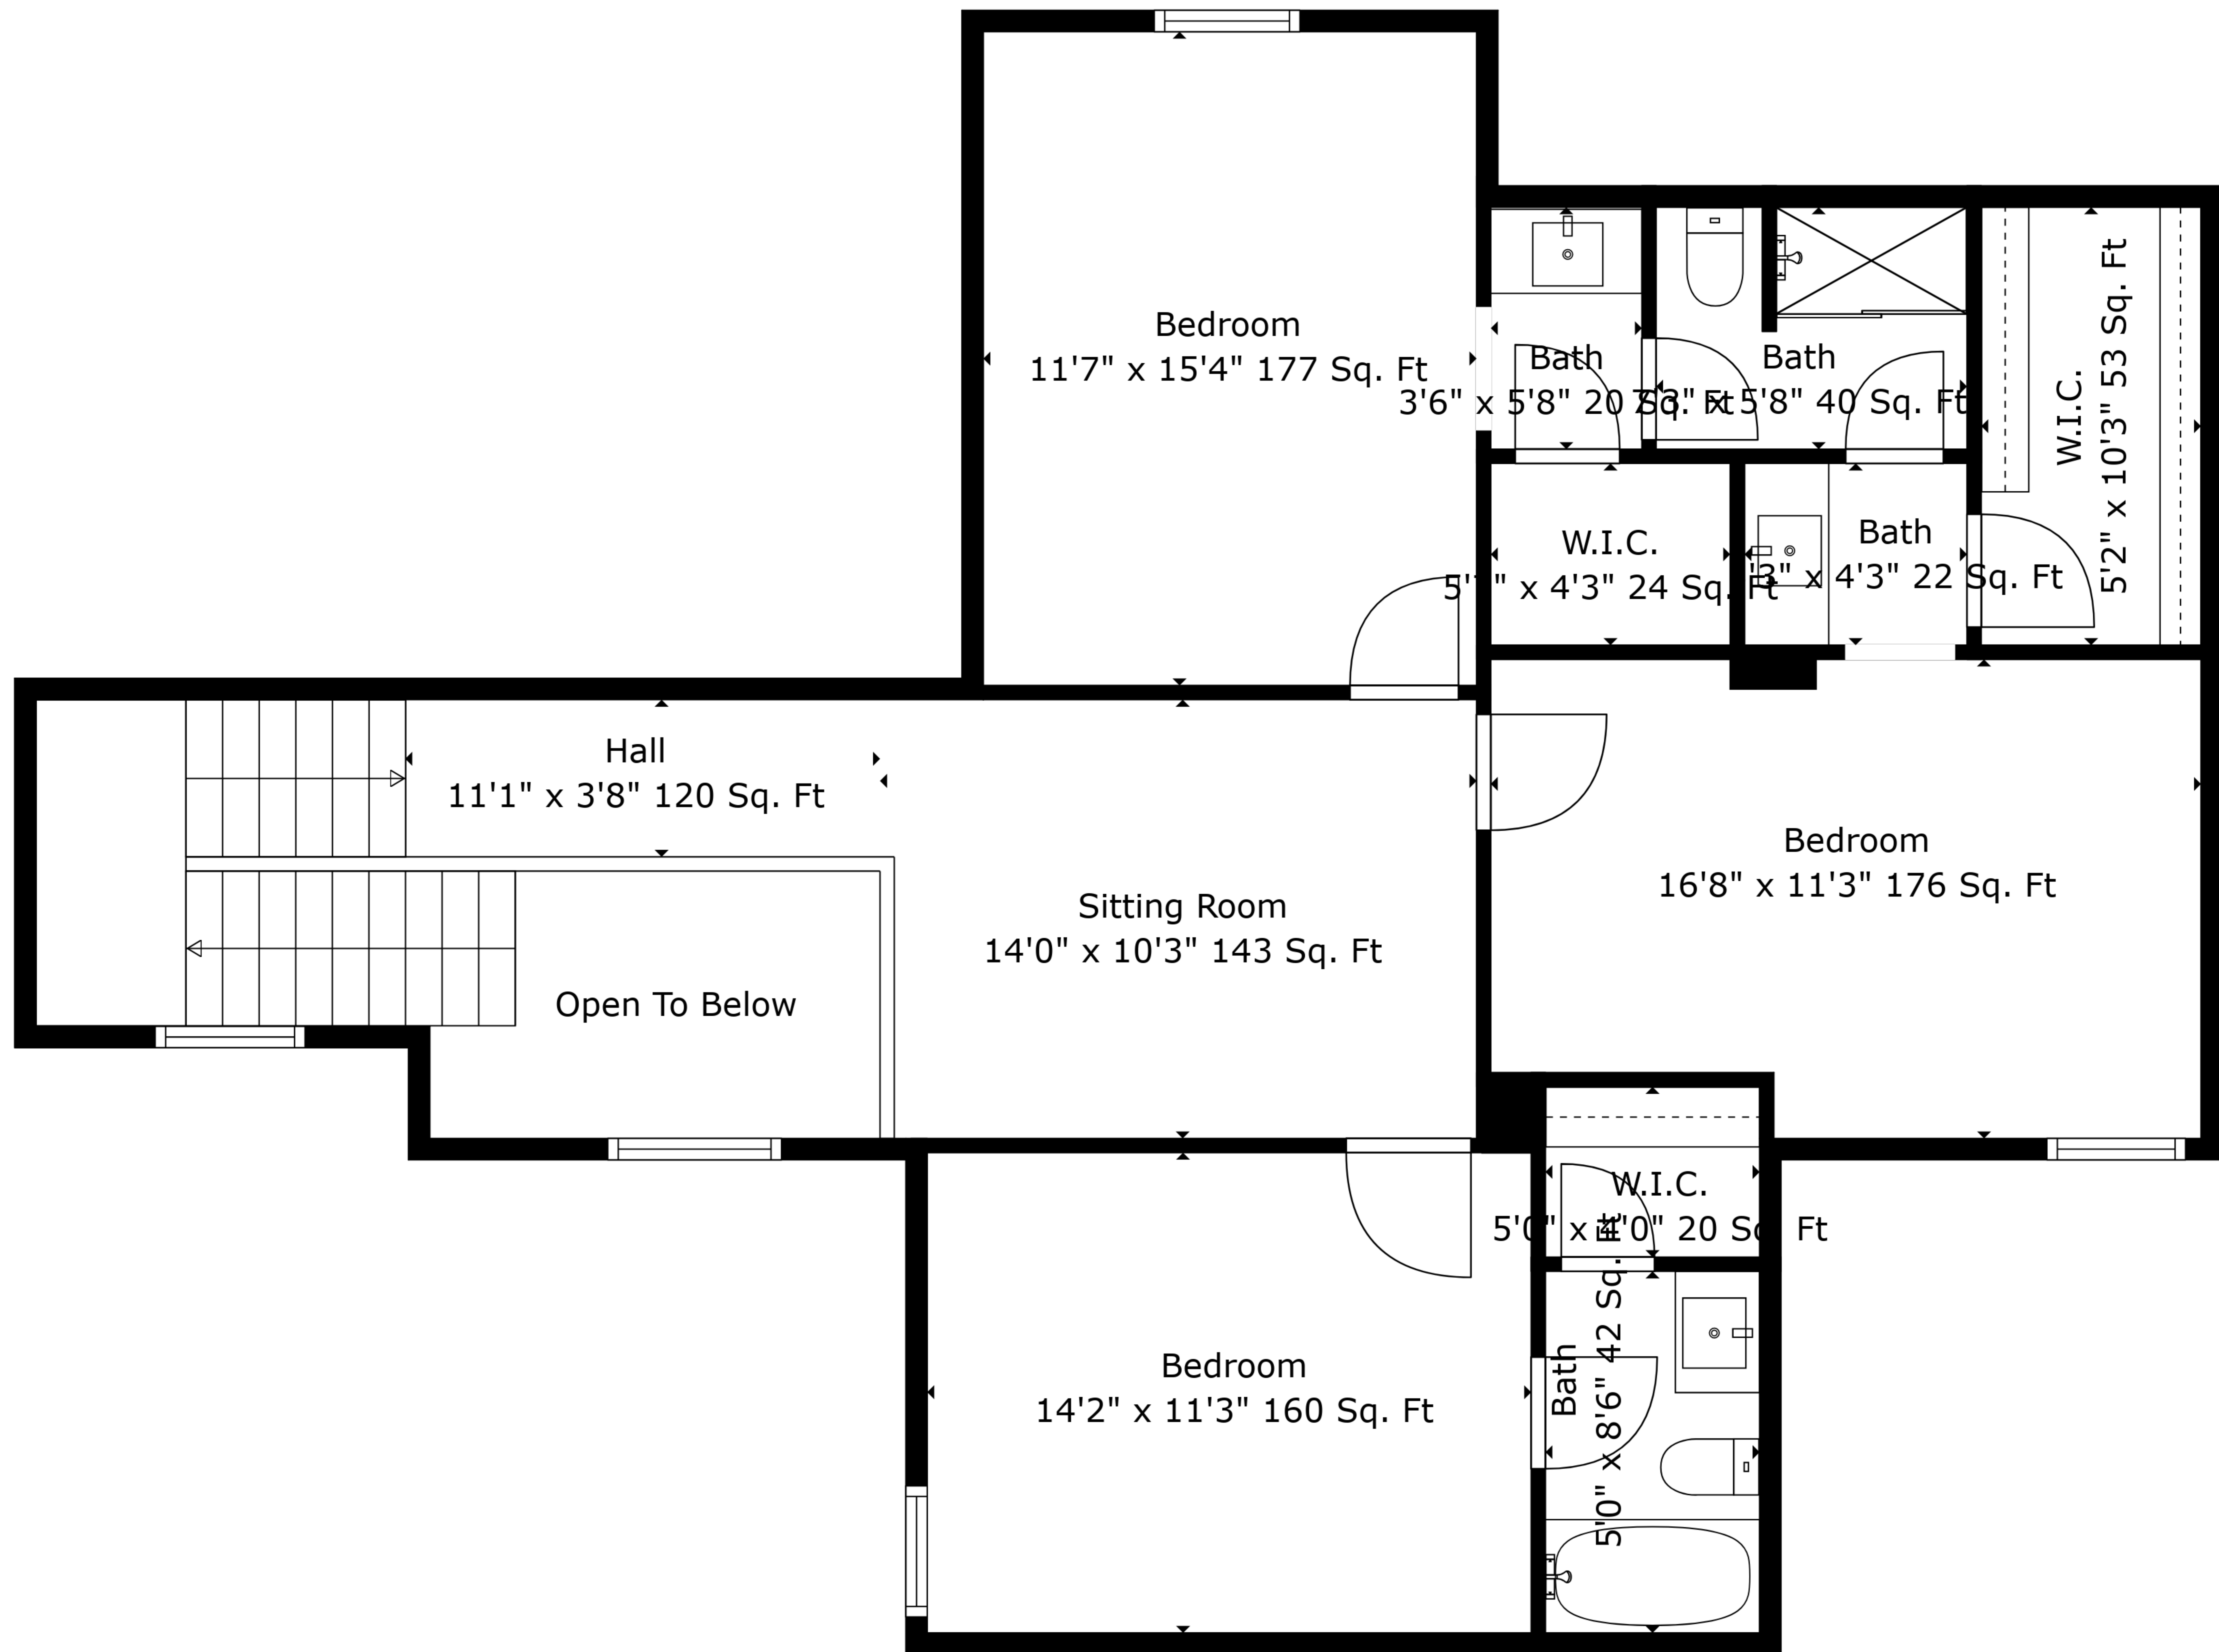

TOTAL: 3657 sq. ft

BELOW GROUND: 1029 sq. ft, FLOOR 2: 1587 sq. ft, FLOOR 3: 1041 sq. ft
 EXCLUDED AREAS: FIREPLACE: 12 sq. ft, OPEN TO BELOW: 59 sq. ft

Measurements Are Deemed Highly Reliable But Not Guaranteed.

Floor 2

Floor 3

Floor 1

TOTAL: 3657 sq. ft
 BELOW GROUND: 1029 sq. ft, FLOOR 2: 1587 sq. ft, FLOOR 3: 1041 sq. ft
 EXCLUDED AREAS: FIREPLACE: 12 sq. ft, OPEN TO BELOW: 59 sq. ft

Measurements Are Deemed Highly Reliable But Not Guaranteed.