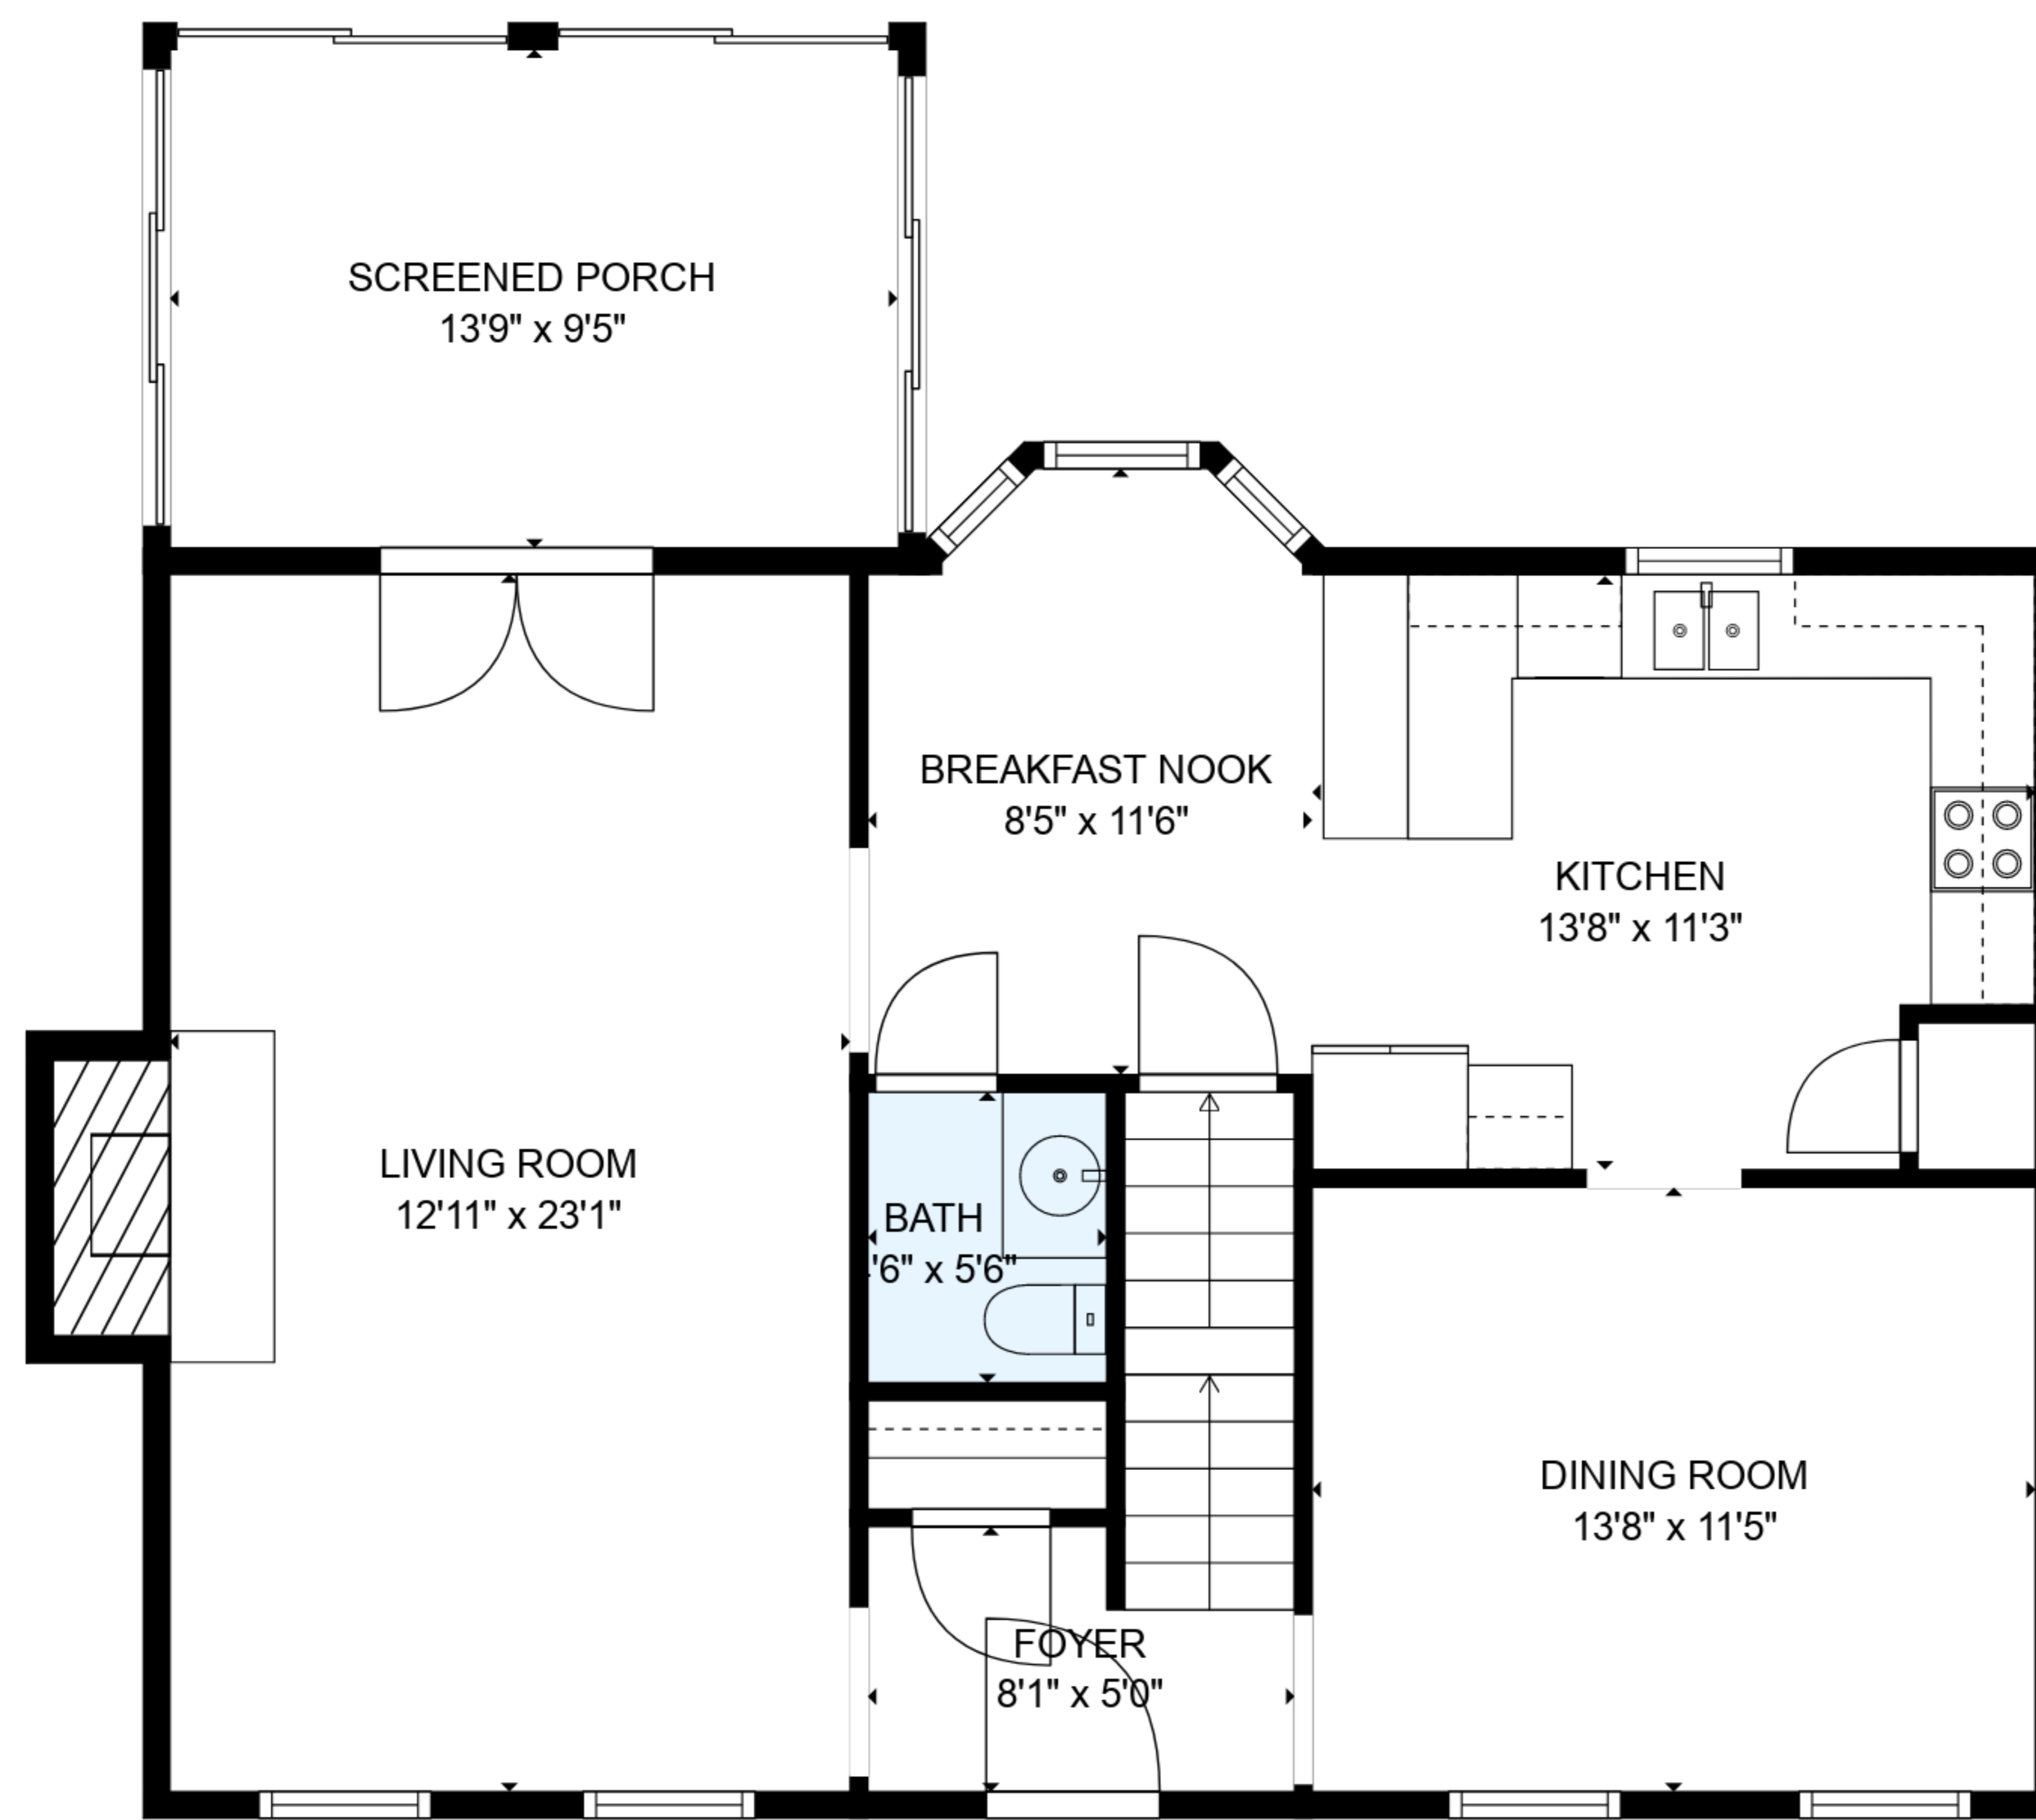

ESTIMATED AREAS

GLA FLOOR 1: 658 sq. ft EXCLUDED AREAS 216 sq. ft
 GLA FLOOR 2: 886 sq. ft EXCLUDED AREAS 161 sq. ft
 GLA FLOOR 3: 947 sq. ft EXCLUDED AREAS 0 sq. ft
 GLA FLOOR 4: 221 sq. ft EXCLUDED AREAS 641 sq. ft
 Total GLA 2712 sq. ft, total area 3598 sq. ft