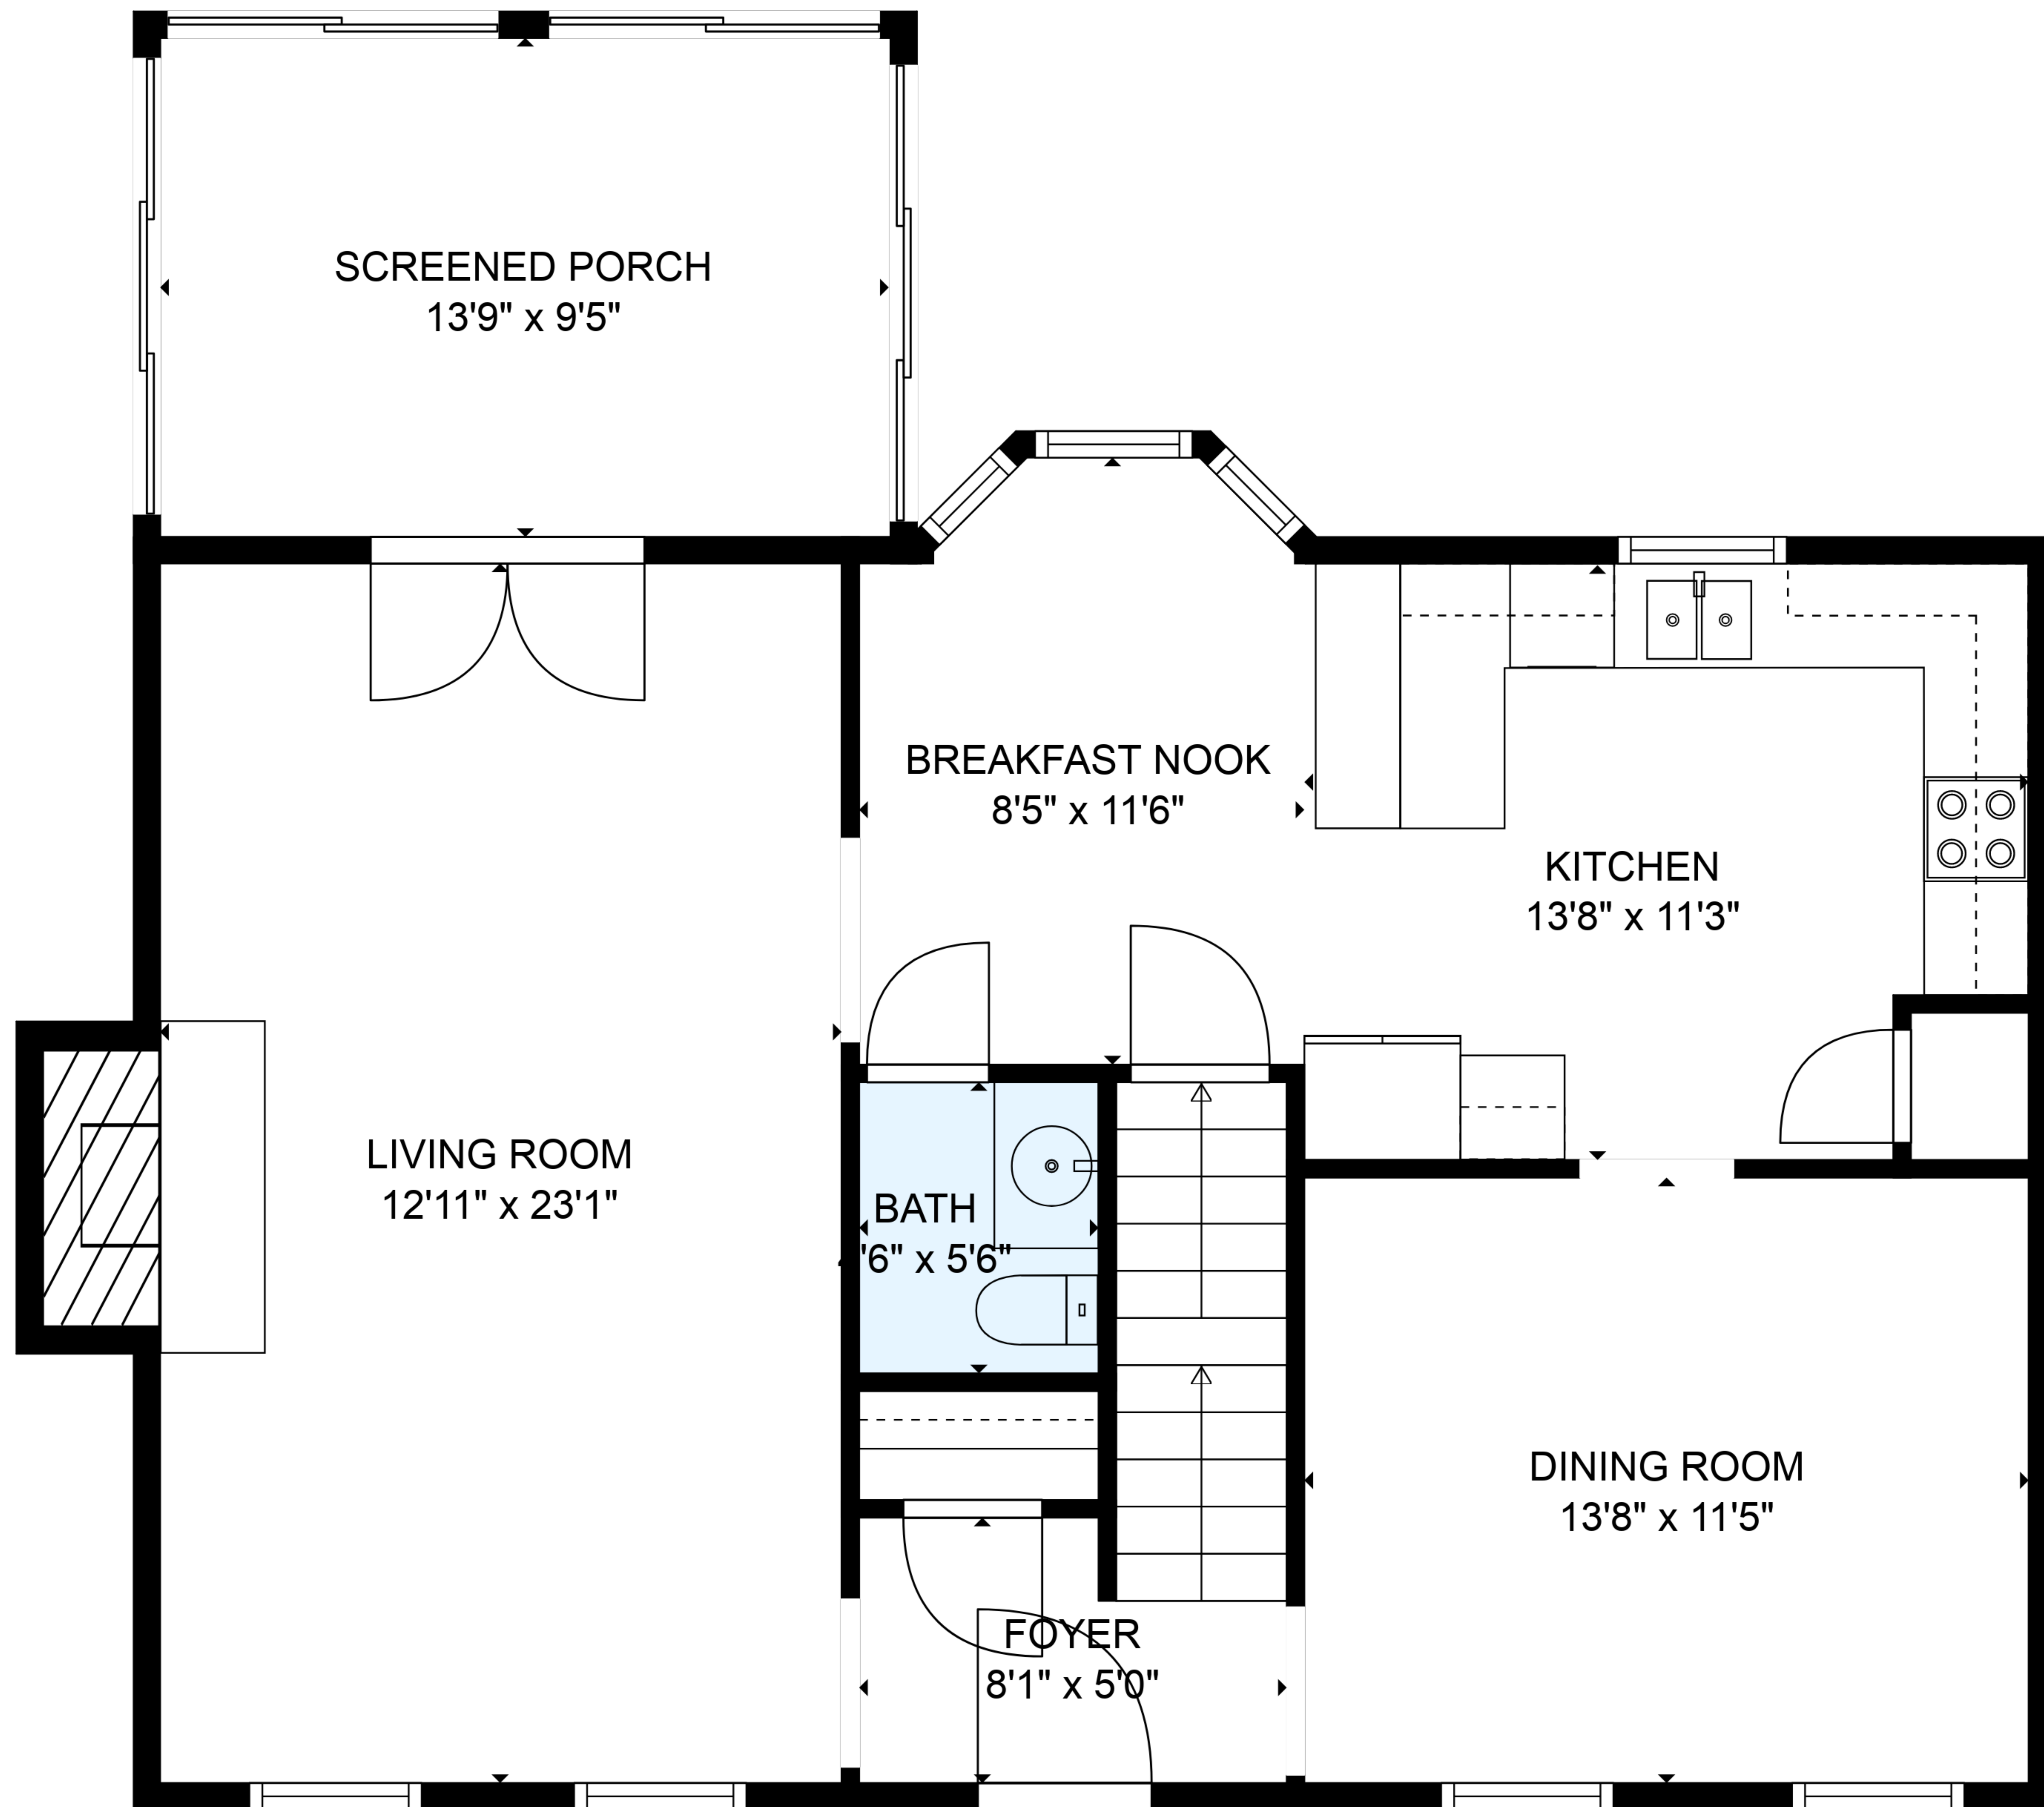

ESTIMATED AREAS

GLA FLOOR 1: 658 sq. ft EXCLUDED AREAS 216 sq. ft
 GLA FLOOR 2: 886 sq. ft EXCLUDED AREAS 161 sq. ft
 GLA FLOOR 3: 947 sq. ft EXCLUDED AREAS 0 sq. ft
 GLA FLOOR 4: 221 sq. ft EXCLUDED AREAS 641 sq. ft
 Total GLA 2712 sq. ft, total area 3598 sq. ft