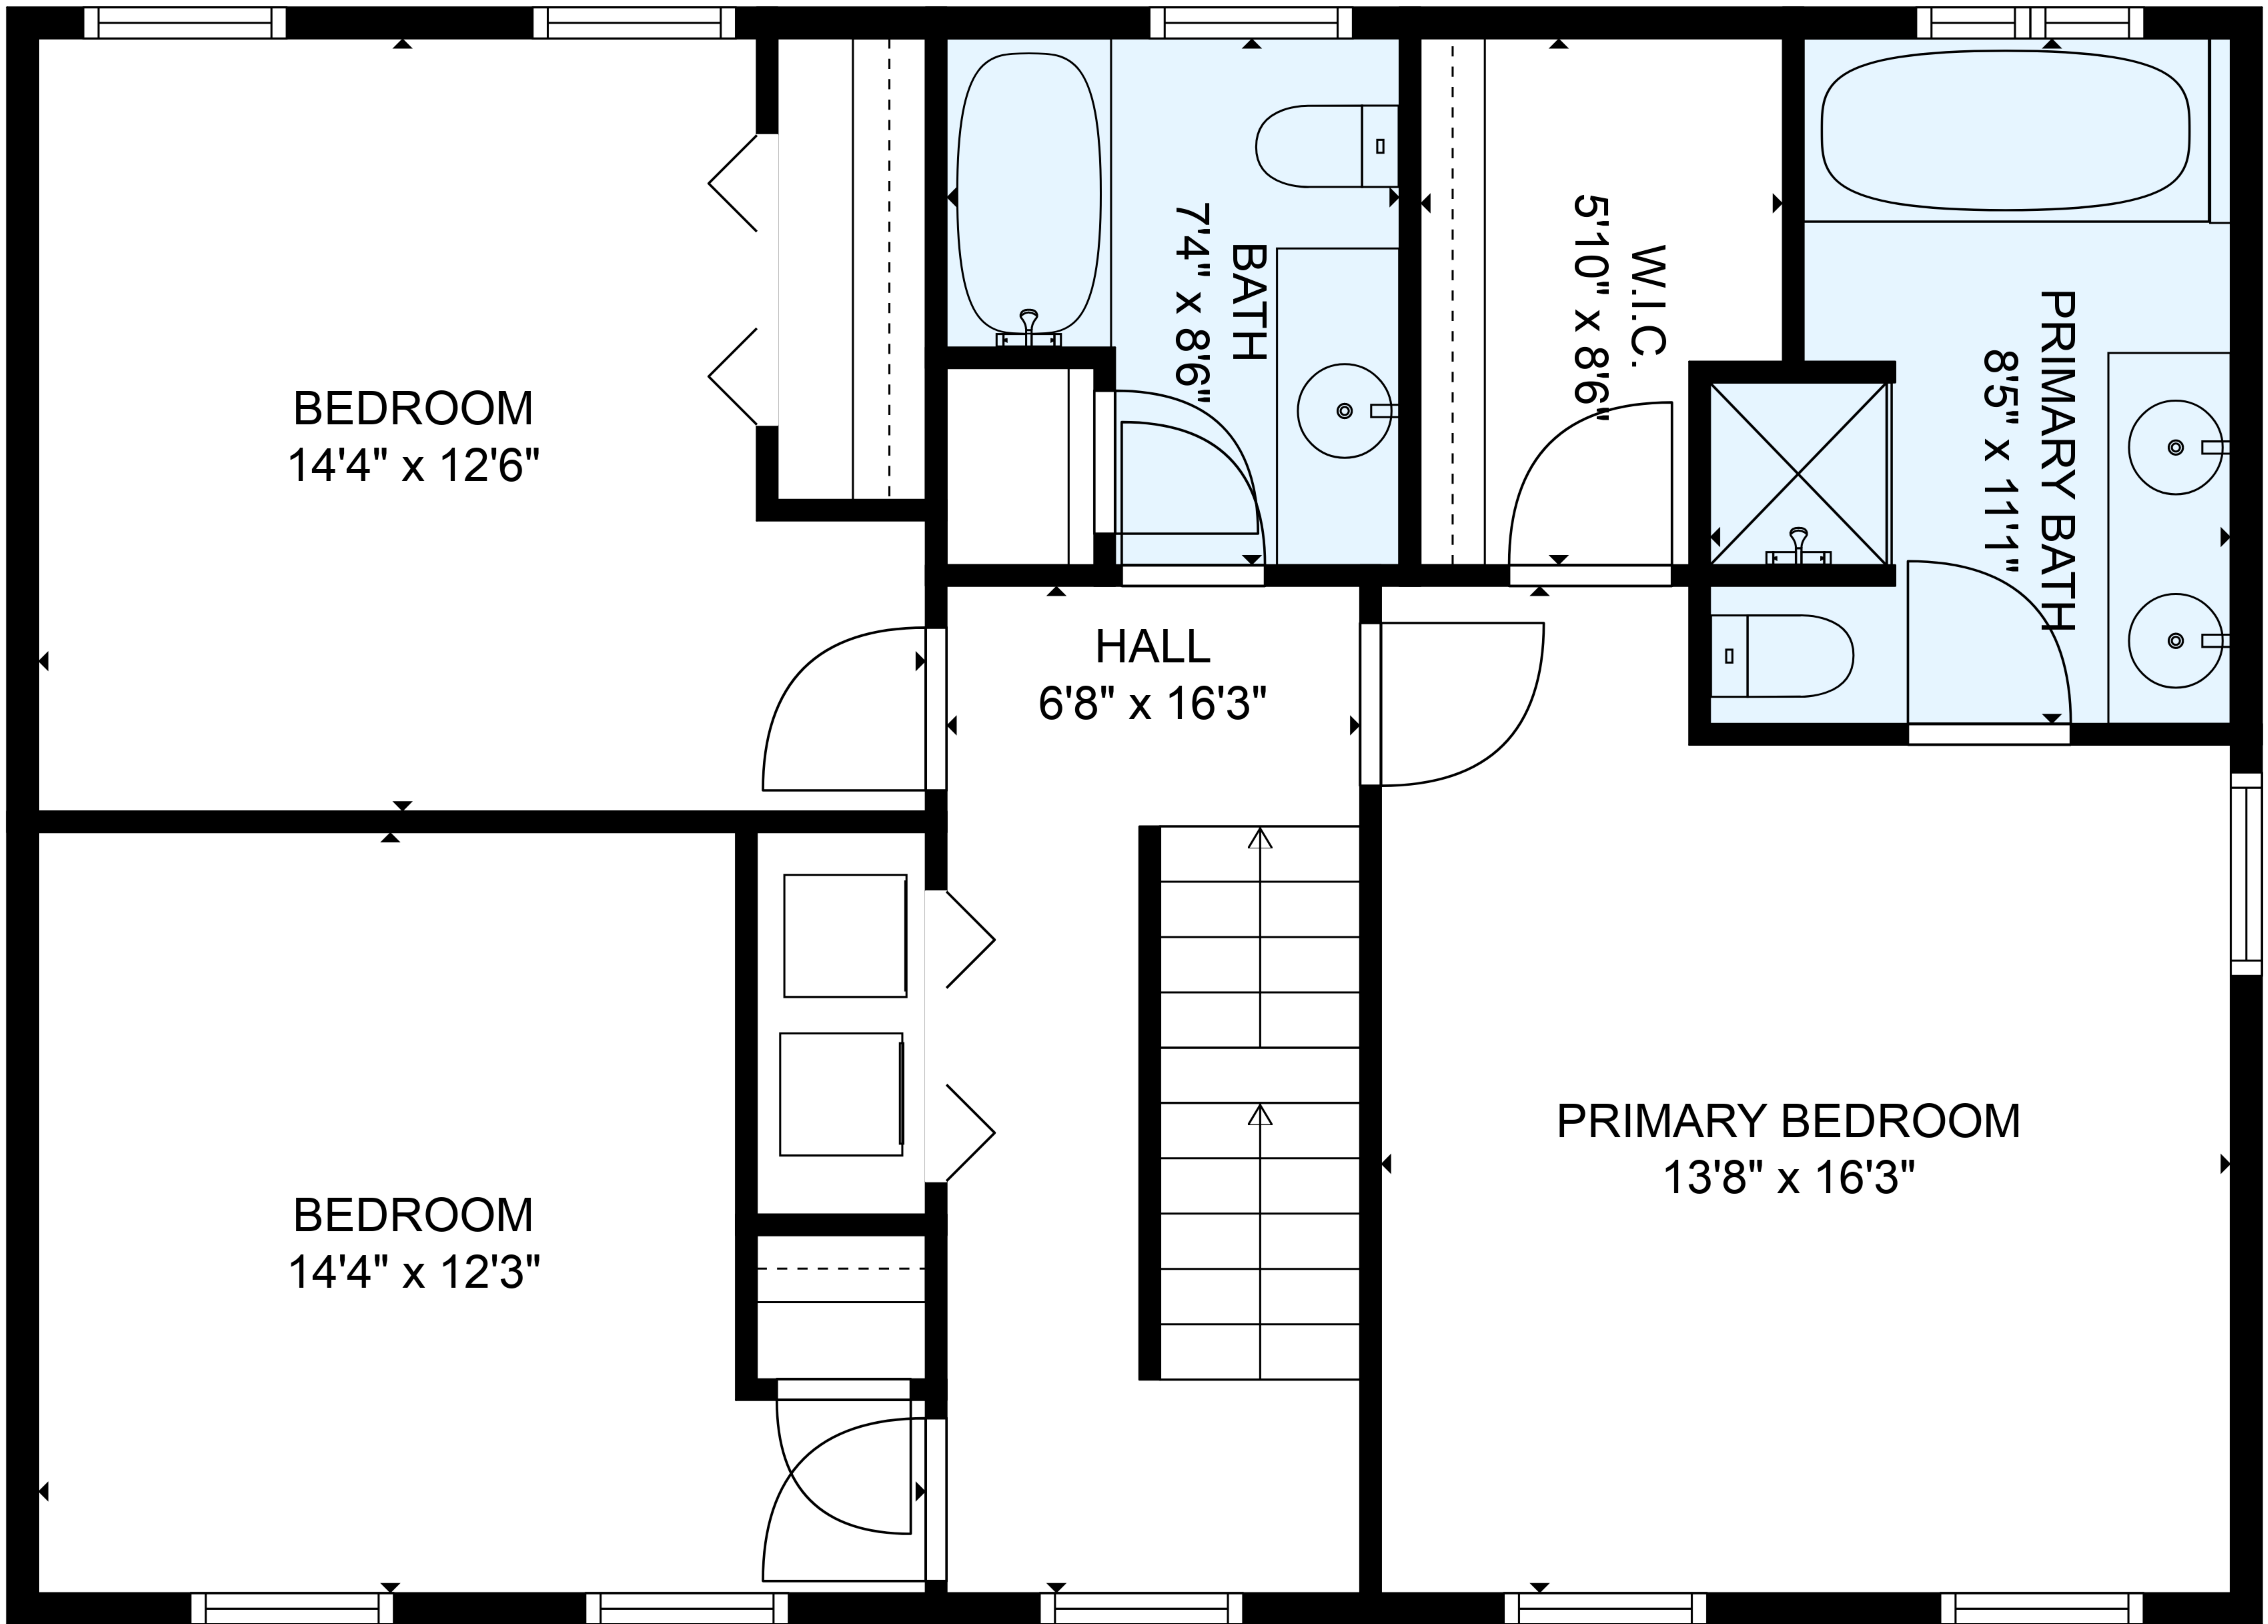

ESTIMATED AREAS

GLA FLOOR 1: 658 sq. ft EXCLUDED AREAS 216 sq. ft
 GLA FLOOR 2: 886 sq. ft EXCLUDED AREAS 161 sq. ft
 GLA FLOOR 3: 947 sq. ft EXCLUDED AREAS 0 sq. ft
 GLA FLOOR 4: 221 sq. ft EXCLUDED AREAS 641 sq. ft
 Total GLA 2712 sq. ft, total area 3598 sq. ft