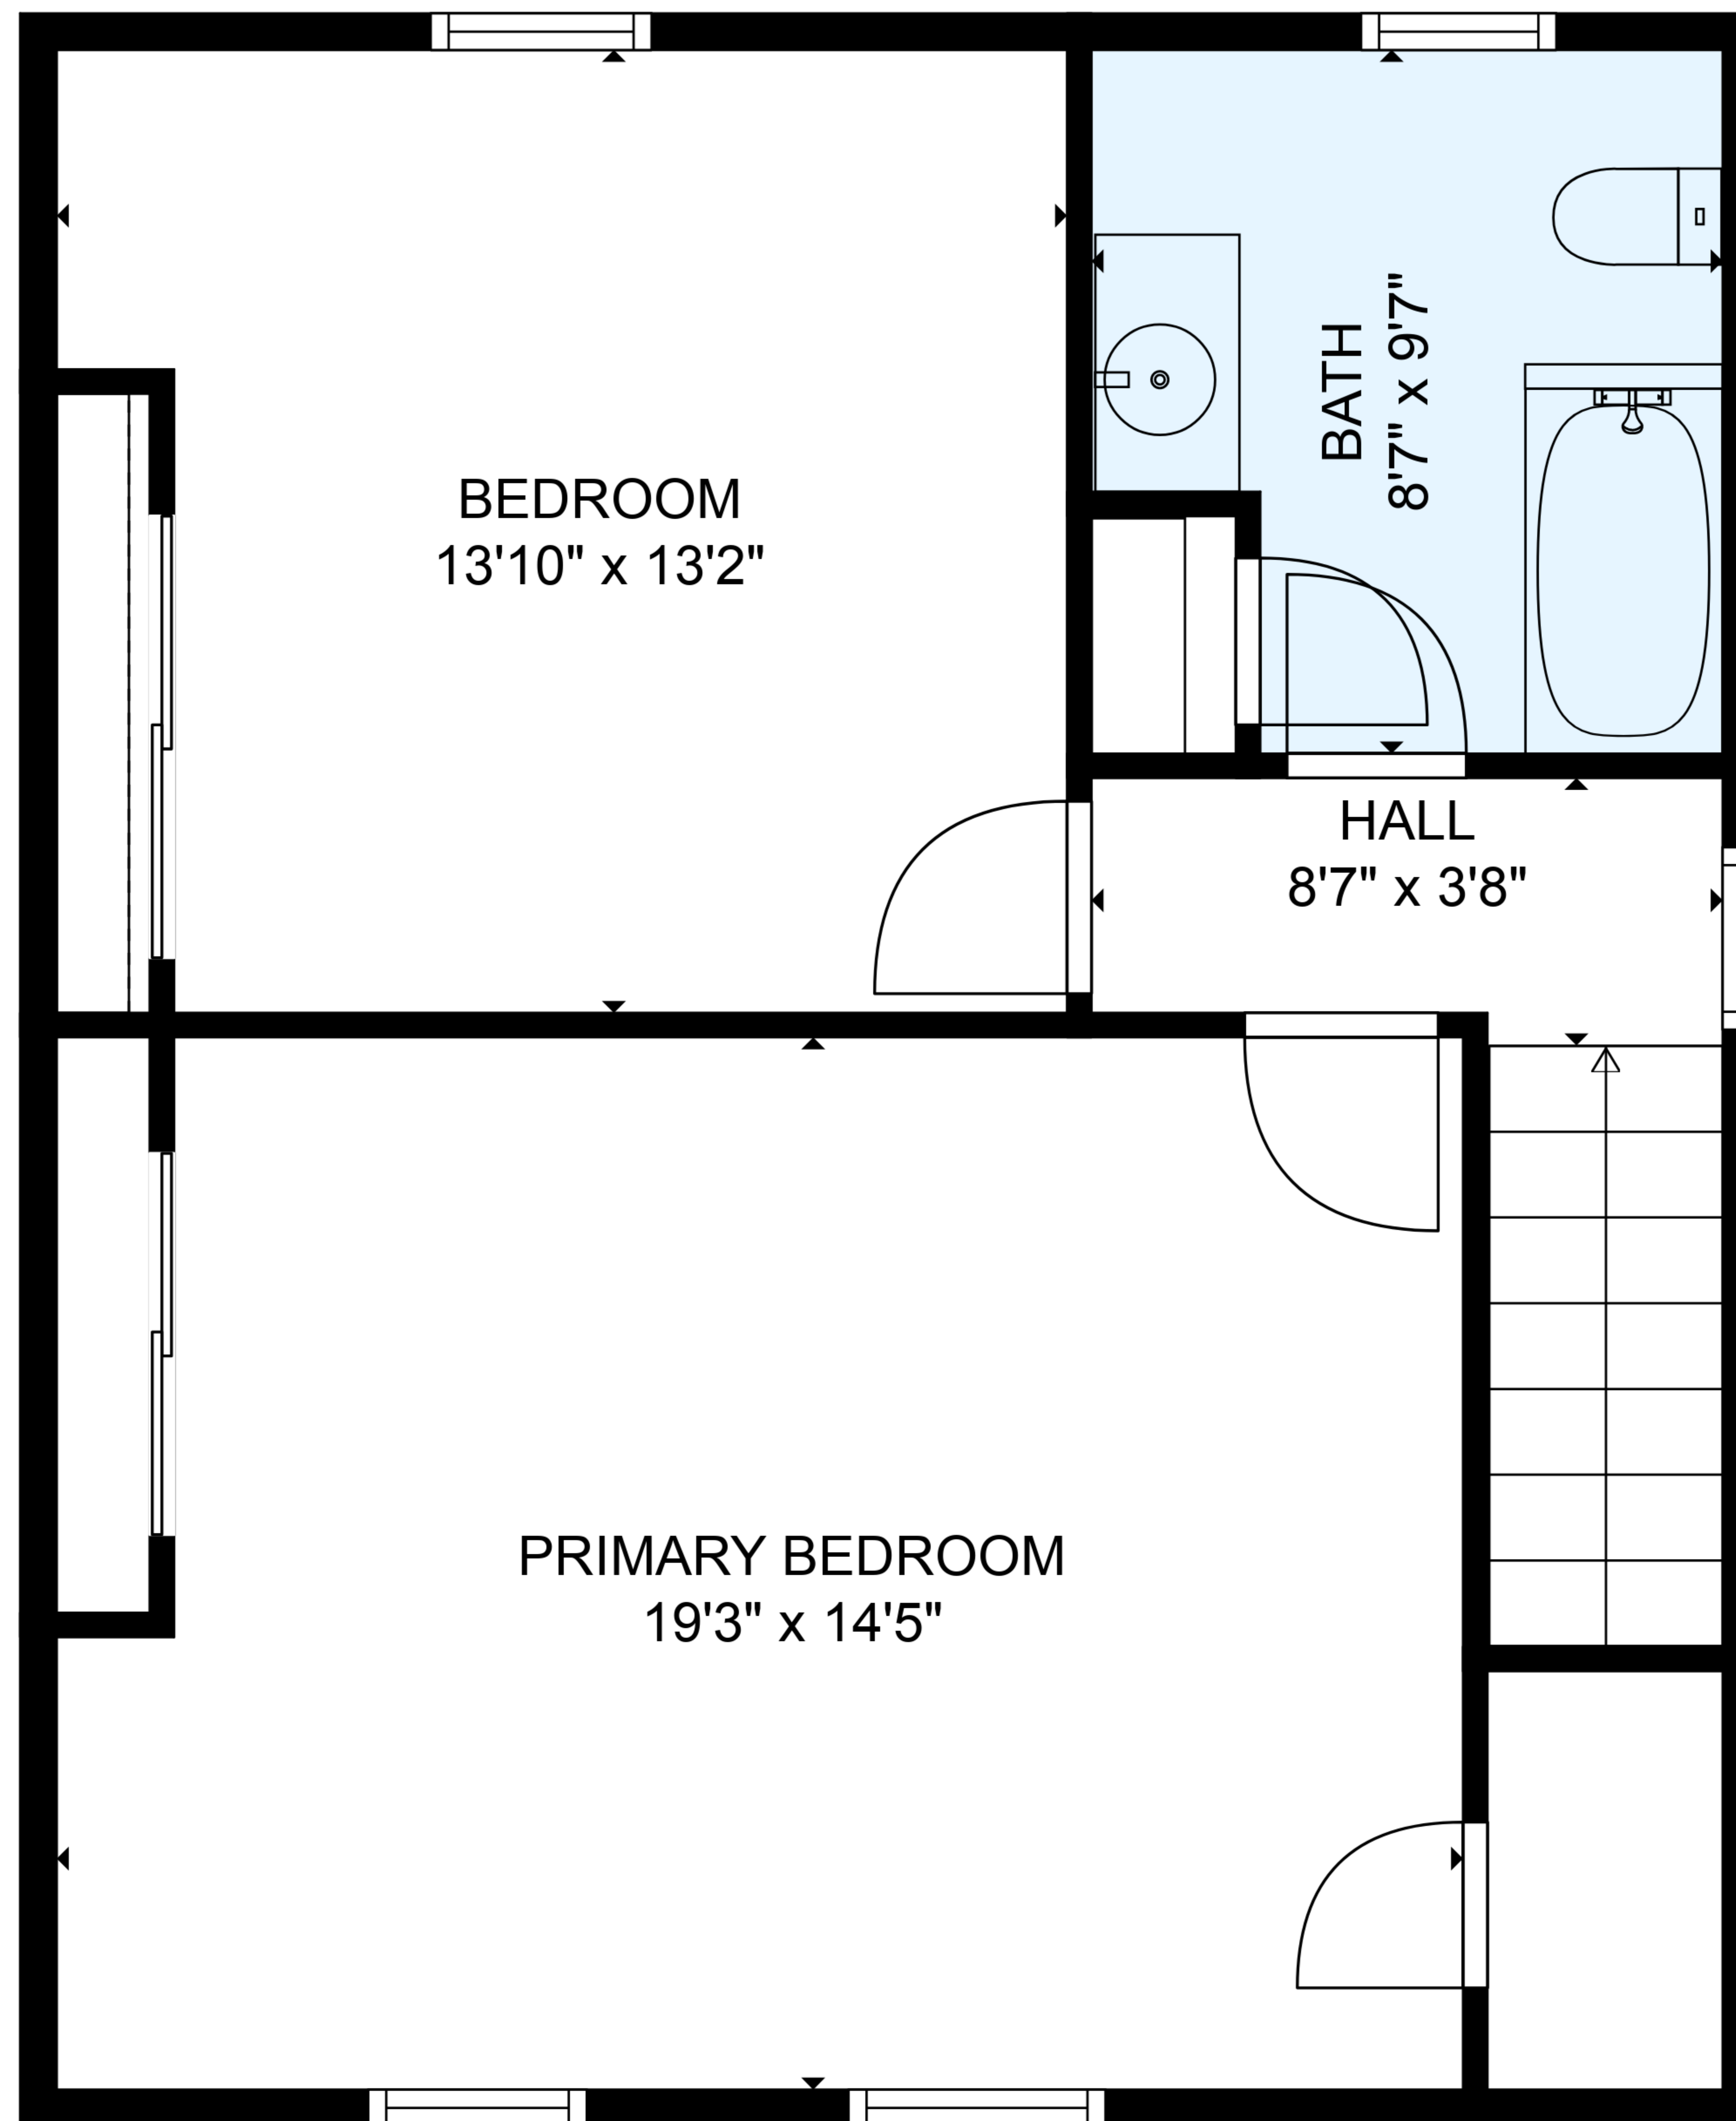

TOTAL: 1801 sq. ft

BELOW GROUND: 17 sq. ft, FLOOR 2: 1150 sq. ft, FLOOR 3: 634 sq. ft
 EXCLUDED AREAS: STORAGE: 392 sq. ft, RECREATION ROOM: 531 sq. ft, UTILITY: 513 sq. ft,
 GARAGE: 374 sq. ft, PORCH: 218 sq. ft, COVERED PATIO: 66 sq. ft,
 WALLS: 247 sq. ft

MEASUREMENTS ARE DEEMED RELIABLE BUT ARE NOT GUARANTEED.

TOTAL: 1801 sq. ft

BELOW GROUND: 17 sq. ft, FLOOR 2: 1150 sq. ft, FLOOR 3: 634 sq. ft
 EXCLUDED AREAS: STORAGE: 392 sq. ft, RECREATION ROOM: 531 sq. ft, UTILITY: 513 sq. ft,
 GARAGE: 374 sq. ft, PORCH: 218 sq. ft, COVERED PATIO: 66 sq. ft,
 WALLS: 247 sq. ft