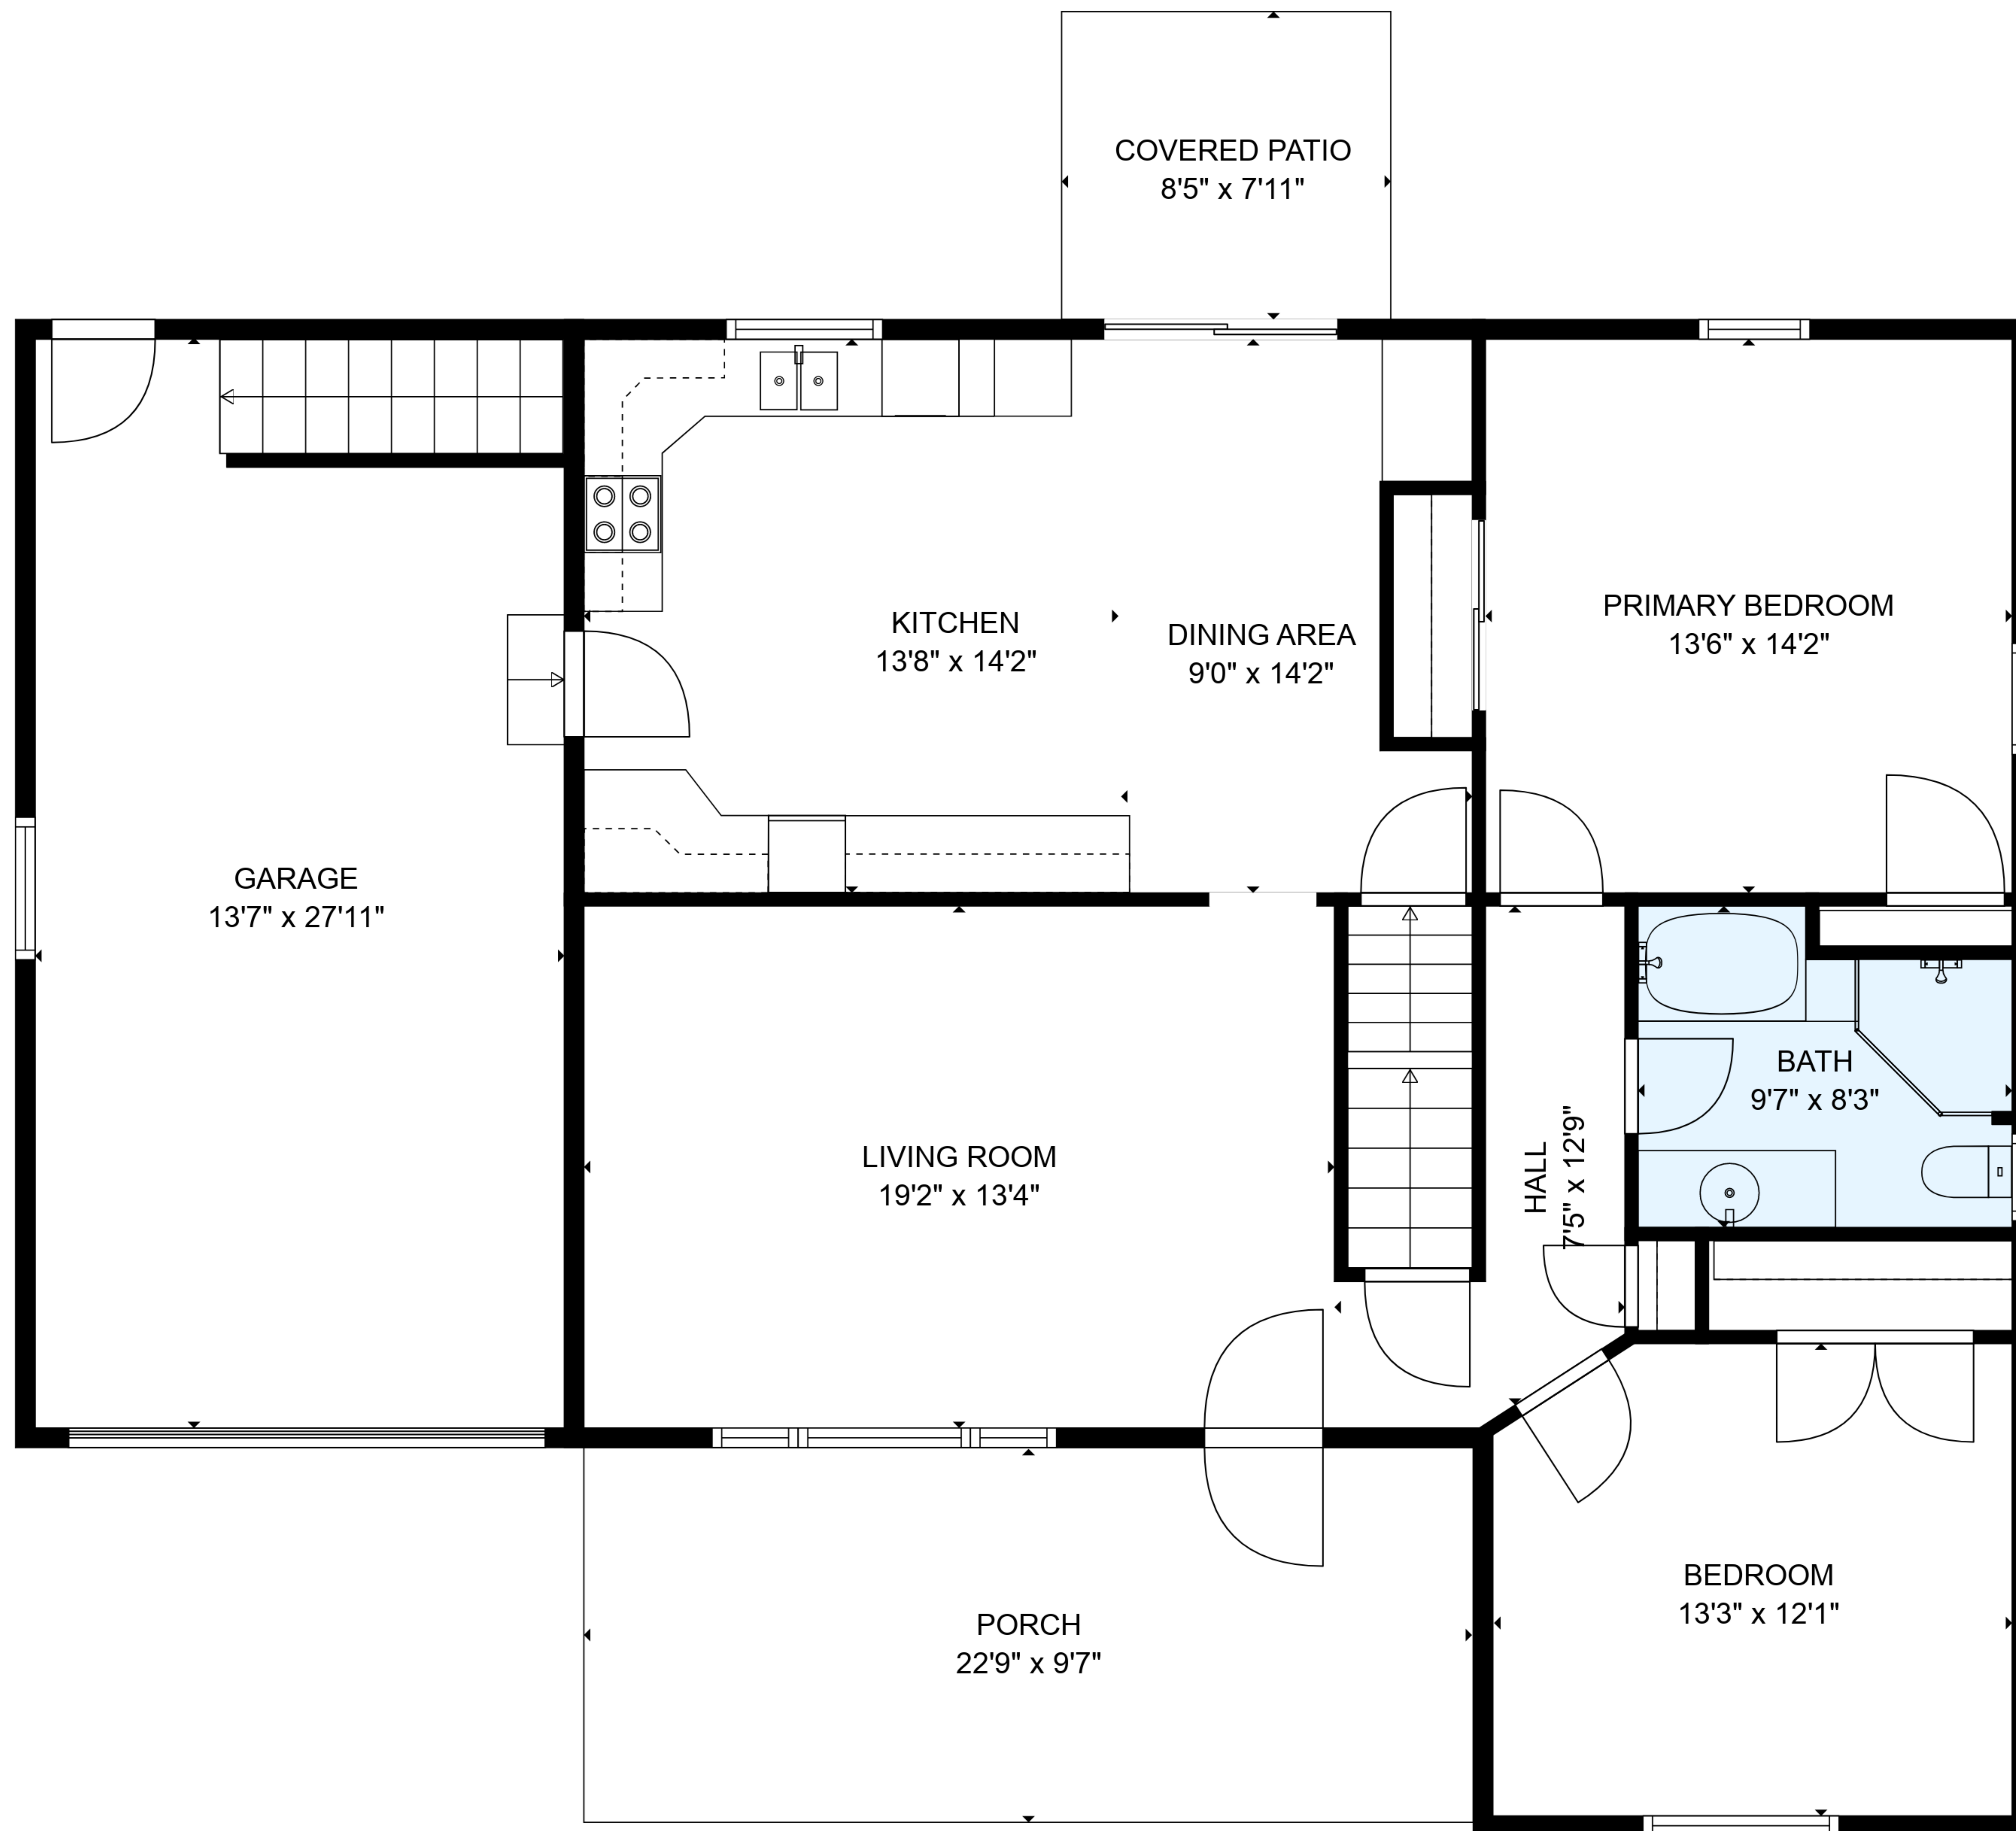

TOTAL: 1801 sq. ft

BELOW GROUND: 17 sq. ft, FLOOR 2: 1150 sq. ft, FLOOR 3: 634 sq. ft
 EXCLUDED AREAS: STORAGE: 392 sq. ft, RECREATION ROOM: 531 sq. ft, UTILITY: 513 sq. ft,
 GARAGE: 374 sq. ft, PORCH: 218 sq. ft, COVERED PATIO: 66 sq. ft,
 WALLS: 247 sq. ft

MEASUREMENTS ARE DEEMED RELIABLE BUT ARE NOT GUARANTEED.

TOTAL: 1801 sq. ft

BELOW GROUND: 17 sq. ft, FLOOR 2: 1150 sq. ft, FLOOR 3: 634 sq. ft
 EXCLUDED AREAS: STORAGE: 392 sq. ft, RECREATION ROOM: 531 sq. ft, UTILITY: 513 sq. ft,
 GARAGE: 374 sq. ft, PORCH: 218 sq. ft, COVERED PATIO: 66 sq. ft,
 WALLS: 247 sq. ft