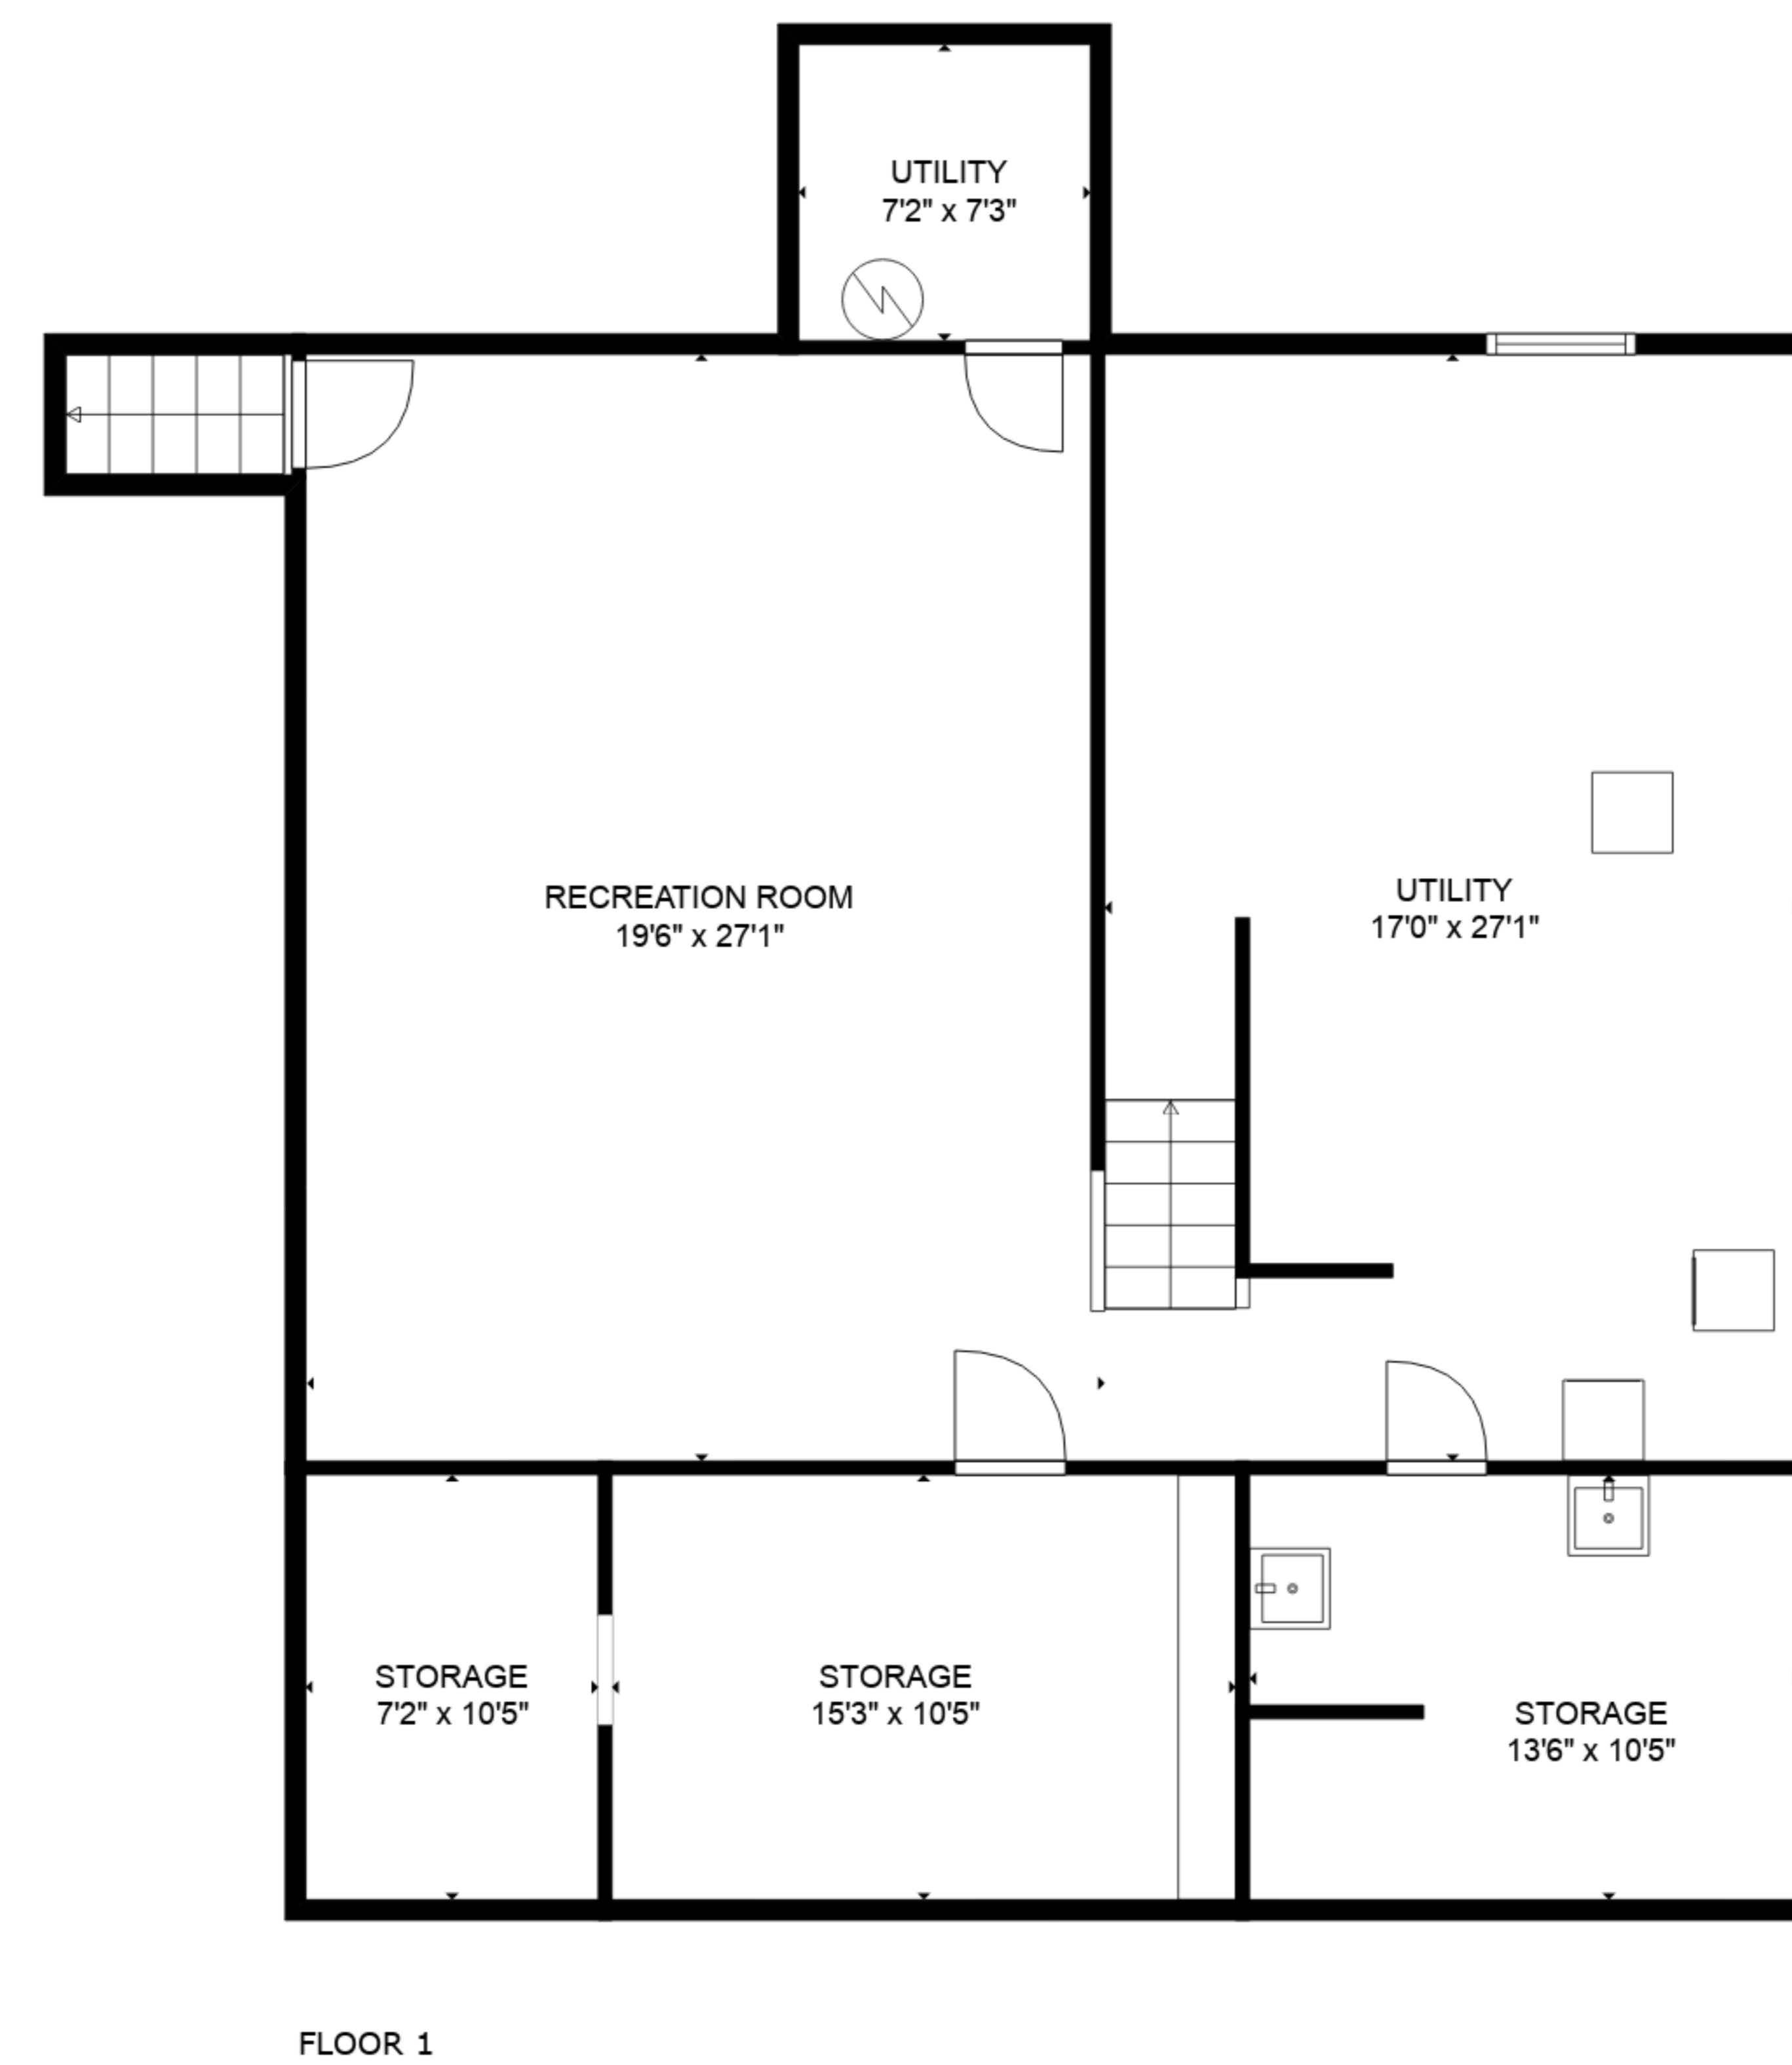

TOTAL: 1801 sq. ft

BELOW GROUND: 17 sq. ft, FLOOR 2: 1150 sq. ft, FLOOR 3: 634 sq. ft
 EXCLUDED AREAS: STORAGE: 392 sq. ft, RECREATION ROOM: 531 sq. ft, UTILITY: 513 sq. ft,
 GARAGE: 374 sq. ft, PORCH: 218 sq. ft, COVERED PATIO: 66 sq. ft,
 WALLS: 247 sq. ft

MEASUREMENTS ARE DEEMED RELIABLE BUT ARE NOT GUARANTEED.

TOTAL: 1801 sq. ft

BELOW GROUND: 17 sq. ft, FLOOR 2: 1150 sq. ft, FLOOR 3: 634 sq. ft
 EXCLUDED AREAS: STORAGE: 392 sq. ft, RECREATION ROOM: 531 sq. ft, UTILITY: 513 sq. ft,
 GARAGE: 374 sq. ft, PORCH: 218 sq. ft, COVERED PATIO: 66 sq. ft,
 WALLS: 247 sq. ft