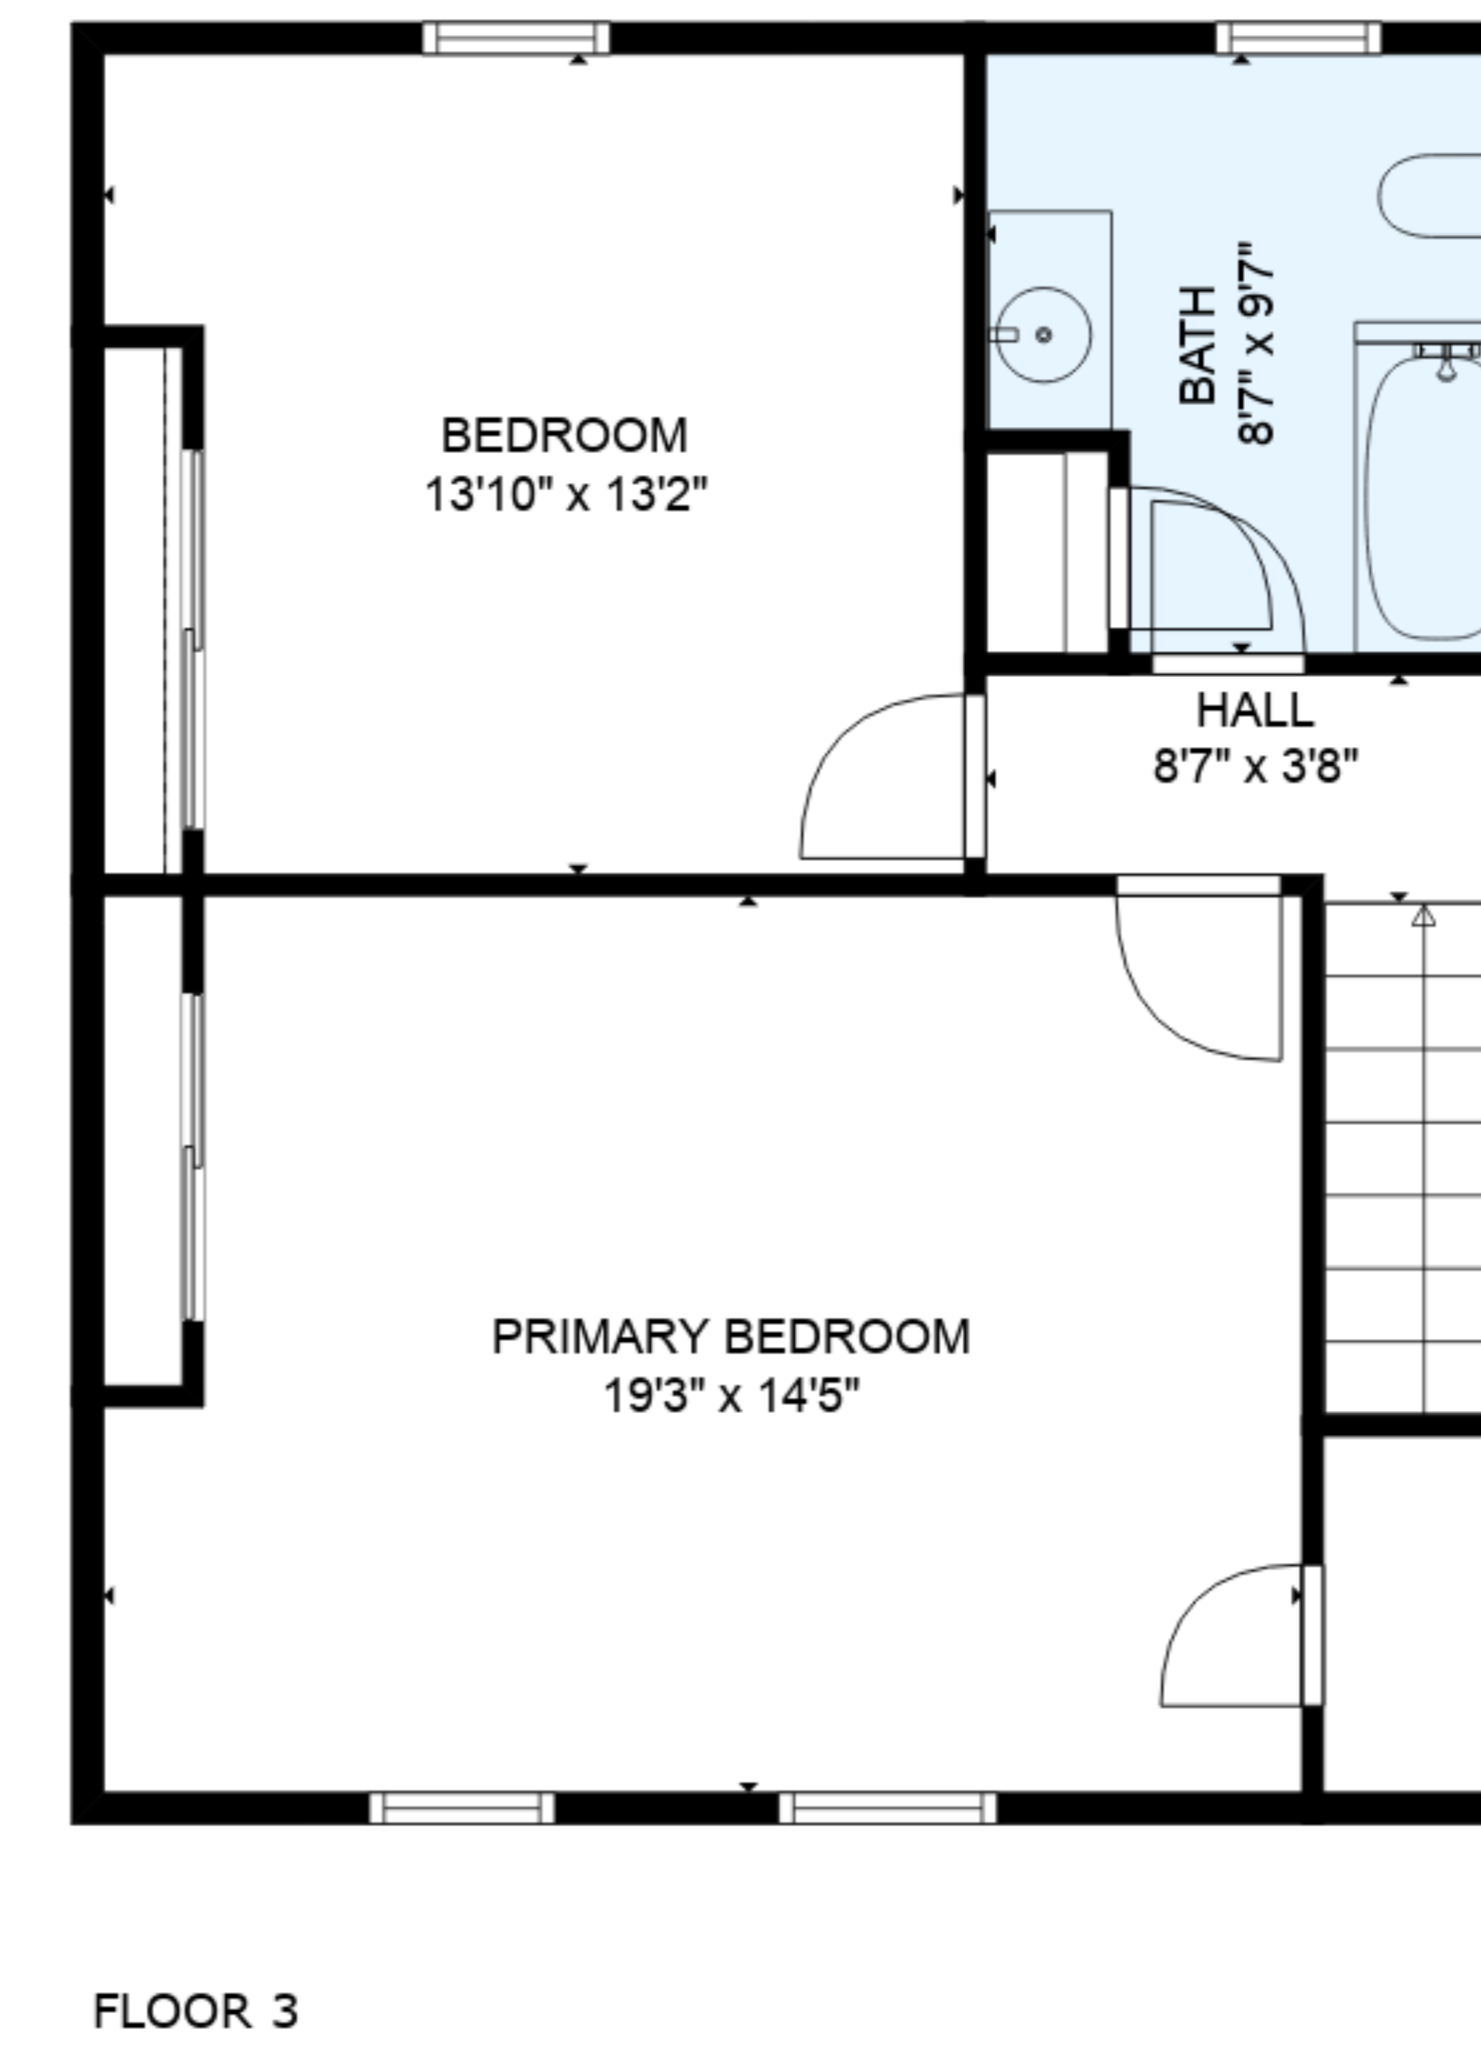

TOTAL: 1801 sq. ft

BELOW GROUND: 17 sq. ft, FLOOR 2: 1150 sq. ft, FLOOR 3: 634 sq. ft
 EXCLUDED AREAS: STORAGE: 392 sq. ft, RECREATION ROOM: 531 sq. ft, UTILITY: 513 sq. ft,
 GARAGE: 374 sq. ft, PORCH: 218 sq. ft, COVERED PATIO: 66 sq. ft,
 WALLS: 247 sq. ft

MEASUREMENTS ARE DEEMED RELIABLE BUT ARE NOT GUARANTEED.

TOTAL: 1801 sq. ft

BELOW GROUND: 17 sq. ft, FLOOR 2: 1150 sq. ft, FLOOR 3: 634 sq. ft
 EXCLUDED AREAS: STORAGE: 392 sq. ft, RECREATION ROOM: 531 sq. ft, UTILITY: 513 sq. ft,
 GARAGE: 374 sq. ft, PORCH: 218 sq. ft, COVERED PATIO: 66 sq. ft,
 WALLS: 247 sq. ft