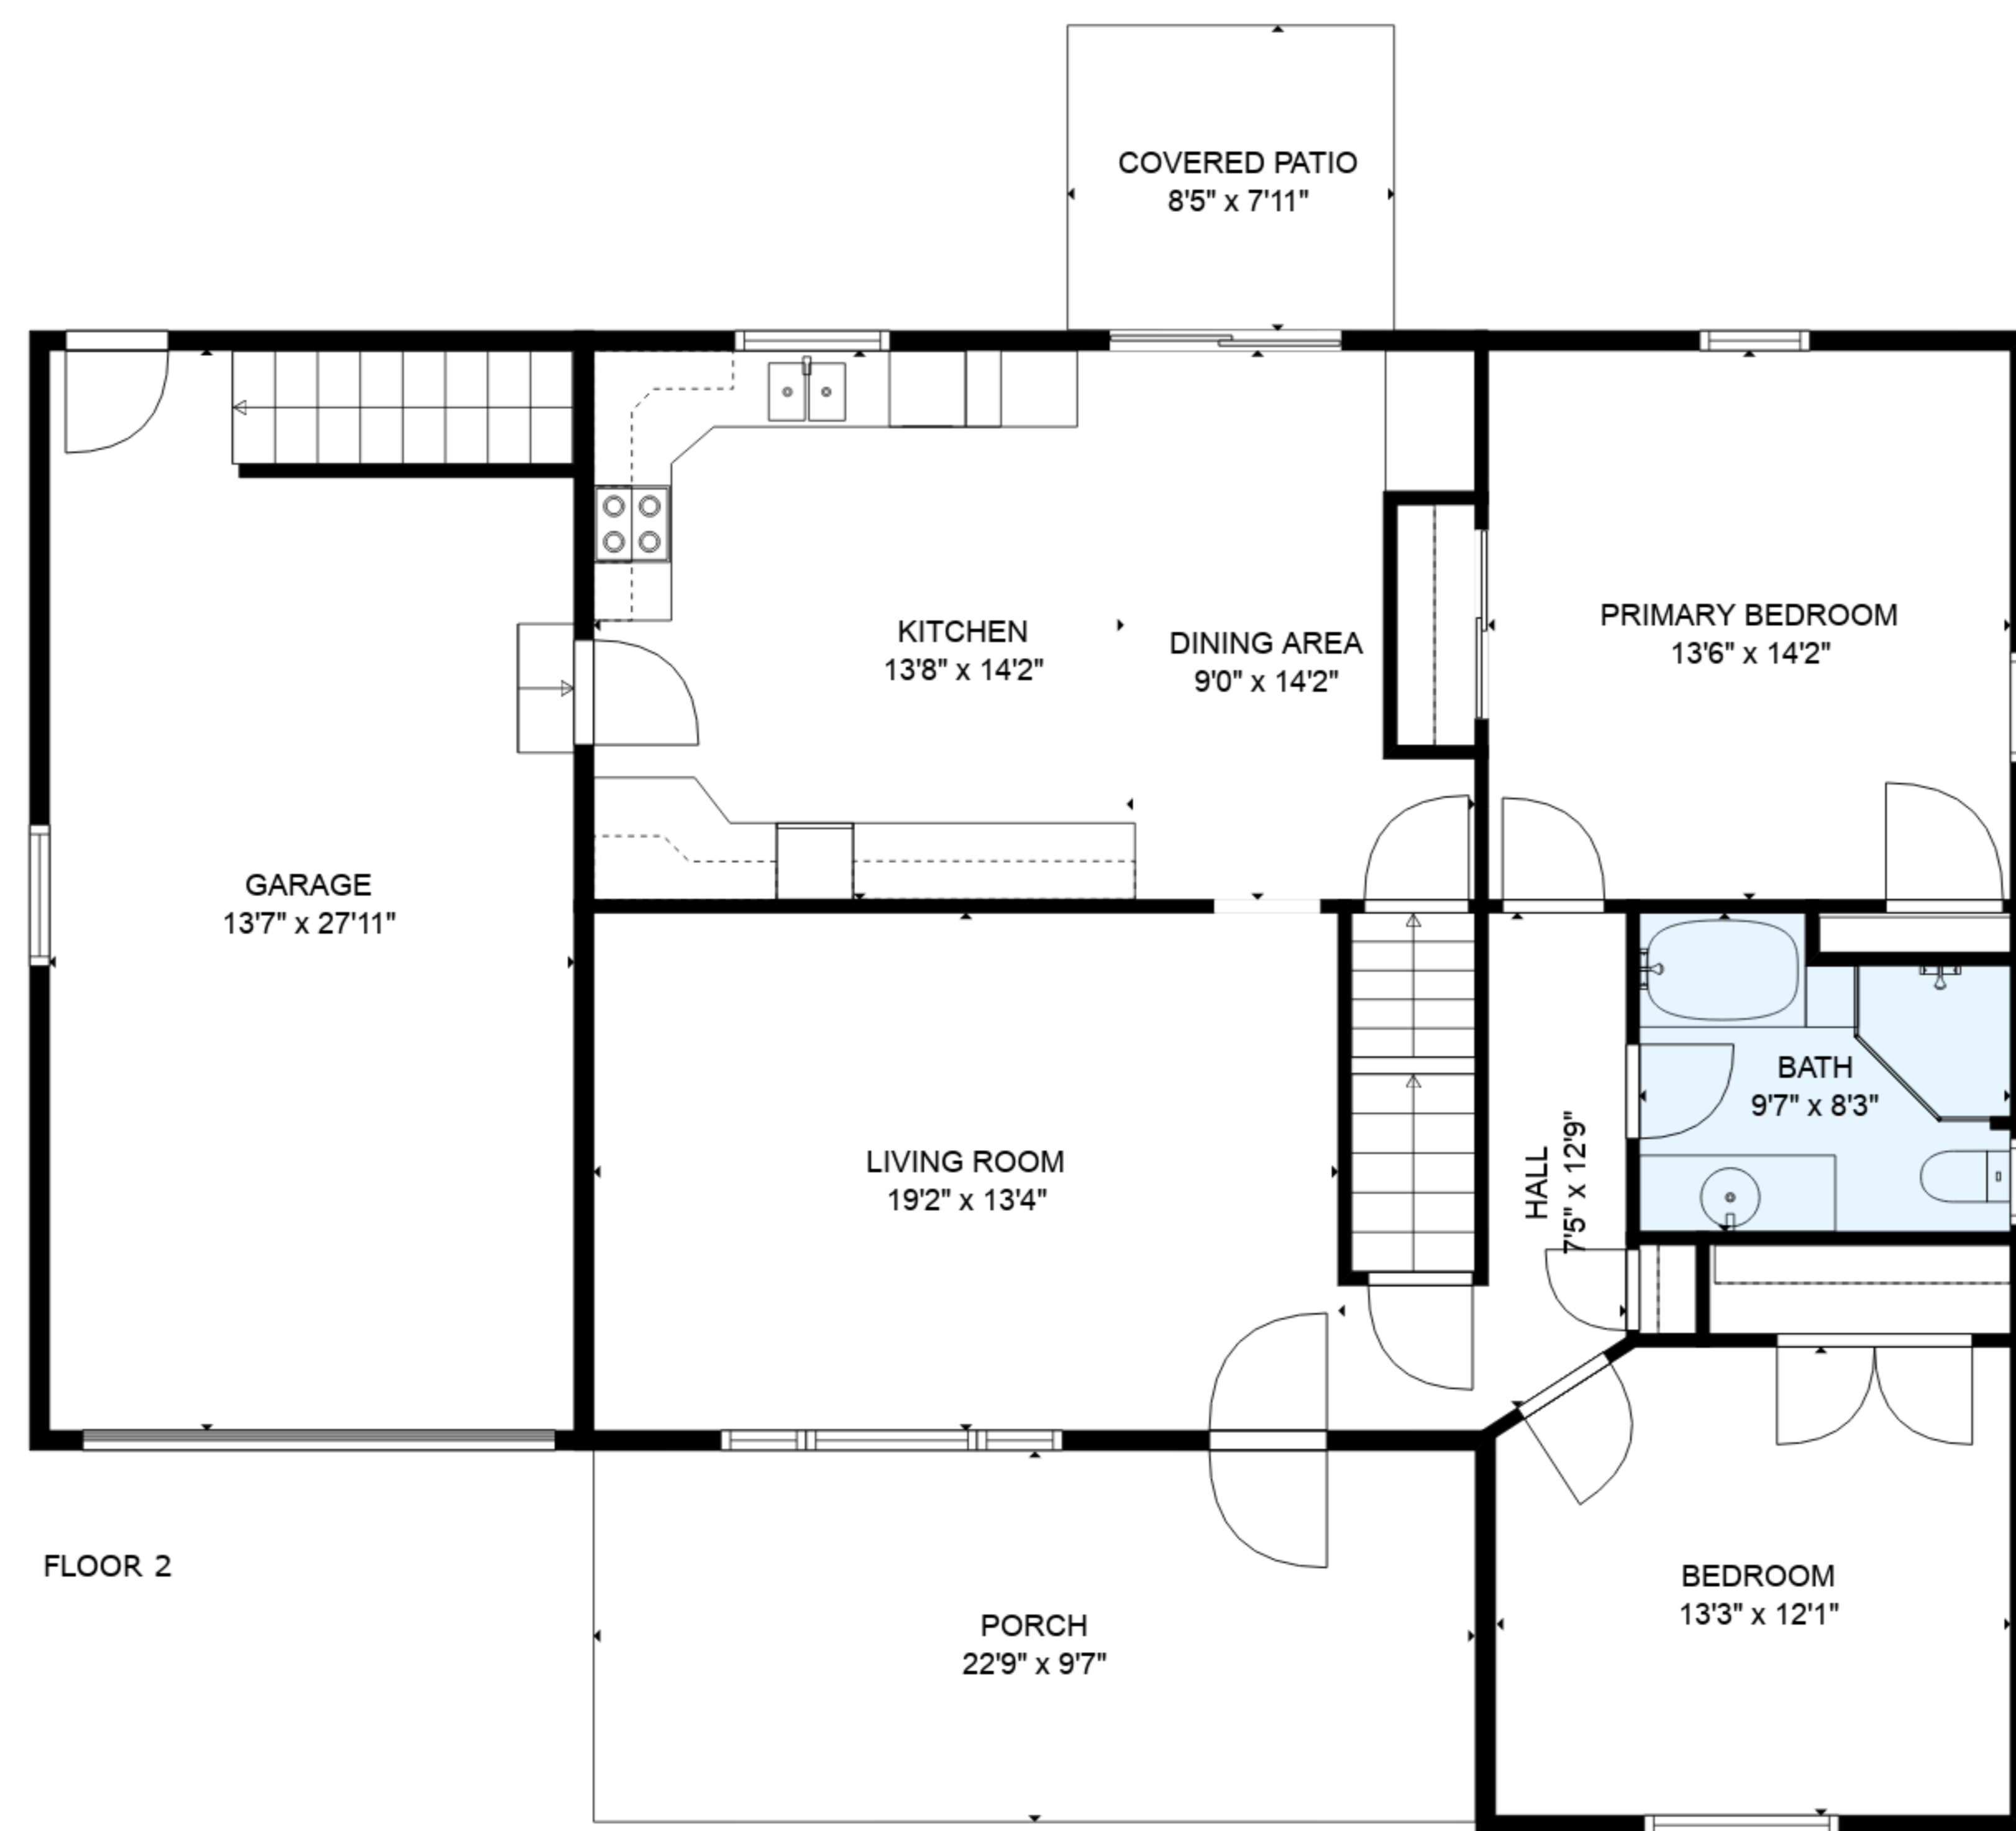

TOTAL: 1801 sq. ft

BELOW GROUND: 17 sq. ft, FLOOR 2: 1150 sq. ft, FLOOR 3: 634 sq. ft
 EXCLUDED AREAS: STORAGE: 392 sq. ft, RECREATION ROOM: 531 sq. ft, UTILITY: 513 sq. ft,
 GARAGE: 374 sq. ft, PORCH: 218 sq. ft, COVERED PATIO: 66 sq. ft,
 WALLS: 247 sq. ft

MEASUREMENTS ARE DEEMED RELIABLE BUT ARE NOT GUARANTEED.

TOTAL: 1801 sq. ft

BELOW GROUND: 17 sq. ft, FLOOR 2: 1150 sq. ft, FLOOR 3: 634 sq. ft
 EXCLUDED AREAS: STORAGE: 392 sq. ft, RECREATION ROOM: 531 sq. ft, UTILITY: 513 sq. ft,
 GARAGE: 374 sq. ft, PORCH: 218 sq. ft, COVERED PATIO: 66 sq. ft,
 WALLS: 247 sq. ft