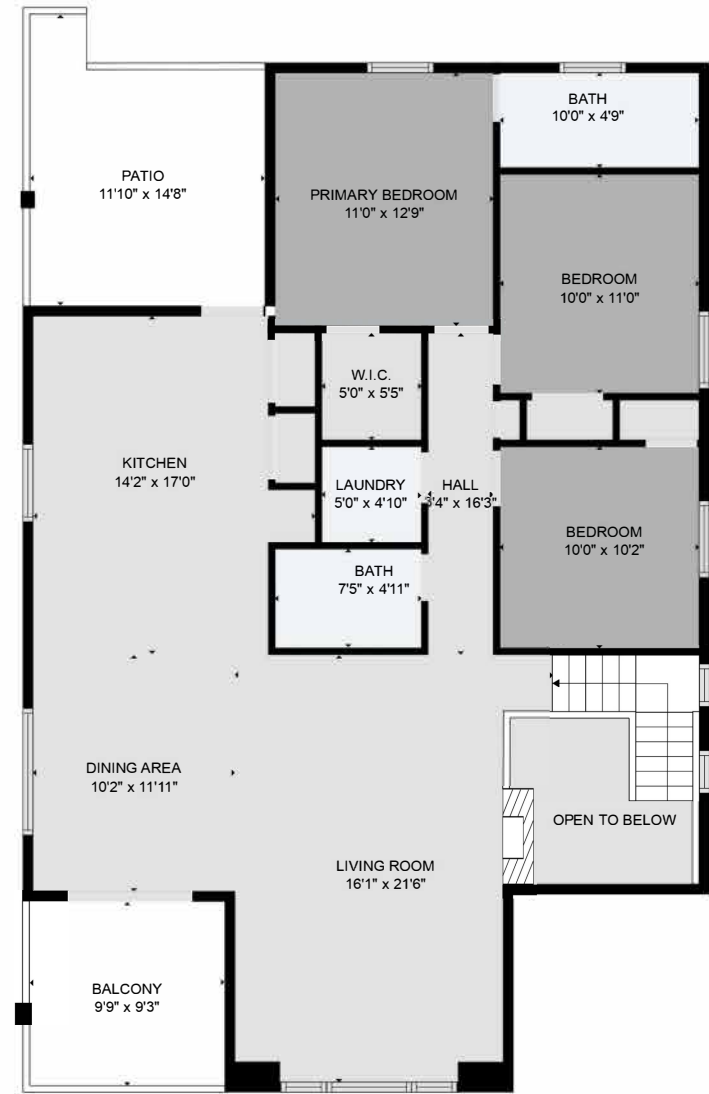

FLOOR 1

FLOOR 2

Estimated areas

FLOOR 1 : 887 sq. ft
 FLOOR 2 : 1401 sq. ft
 TOTAL : 2288 sq. ft

Sizes and dimensions may have a slight variation from actual sizes. E&O Insured.

Estimated areas

FLOOR 1 : 887 sq. ft

FLOOR 2 : 1401 sq. ft

TOTAL : 2288 sq. ft

Sizes and dimensions may have a slight variation from actual sizes. E&O Insured.

Estimated areas

FLOOR 1 : 887 sq. ft

FLOOR 2 : 1401 sq. ft

TOTAL : 2288 sq. ft

Sizes and dimensions may have a slight variation from actual sizes. E&O Insured.