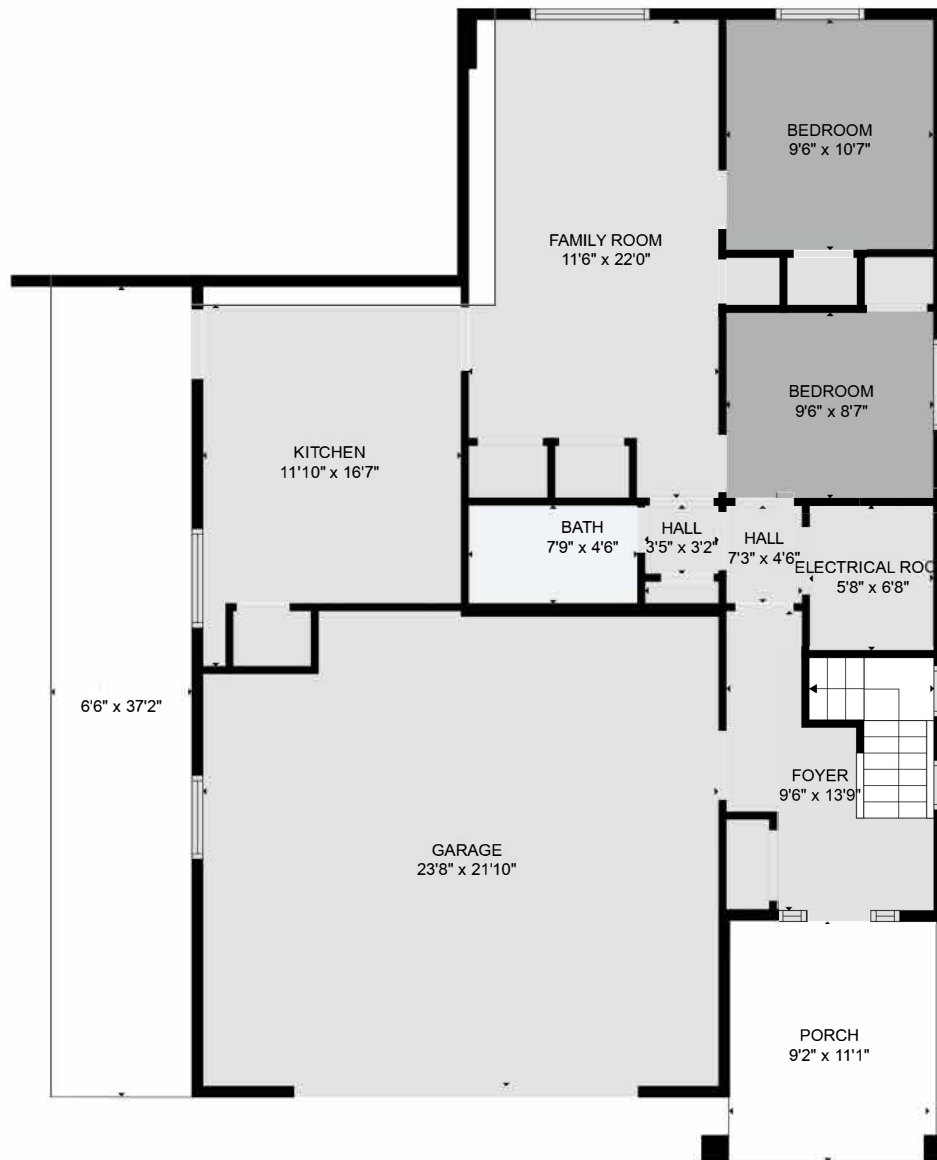

FLOOR 1

FLOOR 2

Estimated areas

FLOOR 1 : 887 sq. ft
 FLOOR 2 : 1401 sq. ft
 TOTAL : 2288 sq. ft

Sizes and dimensions may have a slight variation from actual sizes. E&O Insured.

Estimated areas

FLOOR 1 : 887 sq. ft

FLOOR 2 : 1401 sq. ft

TOTAL : 2288 sq. ft

Sizes and dimensions may have a slight variation from actual sizes. E&O Insured.

Estimated areas

FLOOR 1 : 887 sq. ft

FLOOR 2 : 1401 sq. ft

TOTAL : 2288 sq. ft

Sizes and dimensions may have a slight variation from actual sizes. E&O Insured.