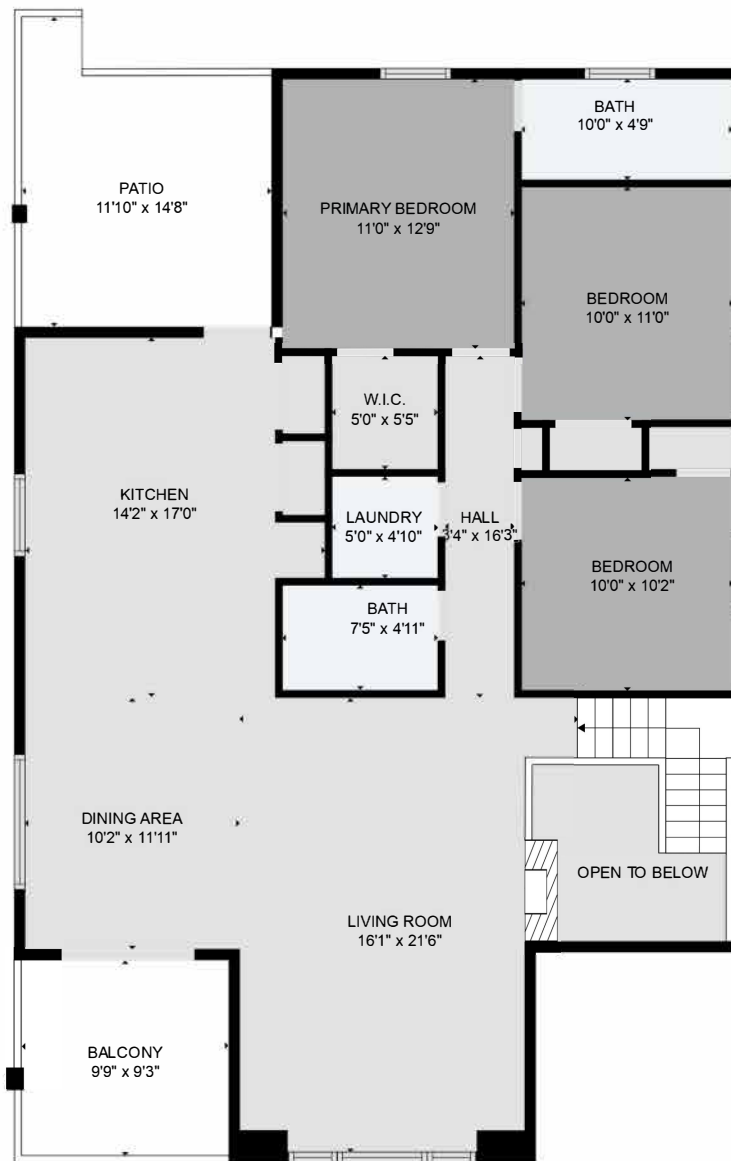

FLOOR 1

FLOOR 2

Estimated areas

FLOOR 1 : 887 sq. ft
 FLOOR 2 : 1401 sq. ft
 TOTAL : 2288 sq. ft

Sizes and dimensions may have a slight variation from actual sizes. E&O Insured.

Estimated areas

FLOOR 1 : 887 sq. ft

FLOOR 2 : 1401 sq. ft

TOTAL : 2288 sq. ft

Sizes and dimensions may have a slight variation from actual sizes. E&O Insured.

Estimated areas

FLOOR 1 : 887 sq. ft

FLOOR 2 : 1401 sq. ft

TOTAL : 2288 sq. ft

Sizes and dimensions may have a slight variation from actual sizes. E&O Insured.