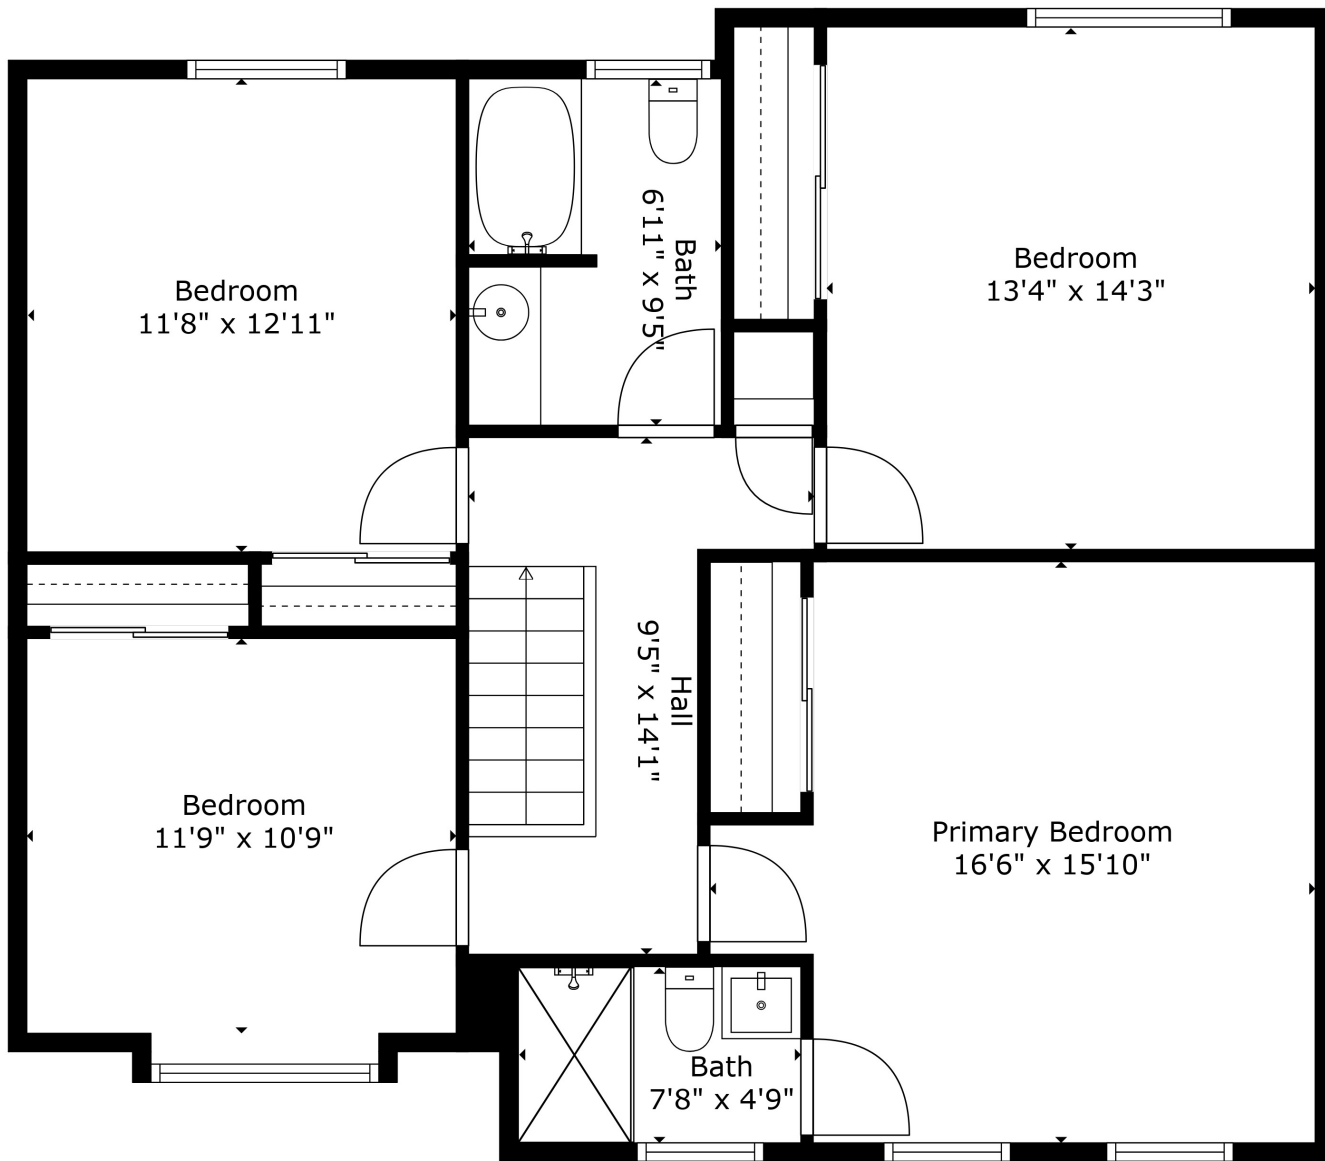

Floor 2

Floor 3

Floor 1

TOTAL: 2268 sq. ft

Below Ground: 347 sq. ft, FLOOR 2: 918 sq. ft, FLOOR 3: 1003 sq. ft
 EXCLUDED AREAS: GARAGE: 507 sq. ft, ELECTRICAL ROOM: 25 sq. ft, PATIO: 425 sq. ft,
 EMBEDDED WINDOW: 24 sq. ft, FIREPLACE: 6 sq. ft

Measurements Are Calculated By Cubicasa Technology. Deemed Highly Reliable But Not Guaranteed.

TOTAL: 2268 sq. ft

Below Ground: 347 sq. ft, FLOOR 2: 918 sq. ft, FLOOR 3: 1003 sq. ft
 EXCLUDED AREAS: GARAGE: 507 sq. ft, ELECTRICAL ROOM: 25 sq. ft, PATIO: 425 sq. ft,
 EMBEDDED WINDOW: 24 sq. ft, FIREPLACE: 6 sq. ft