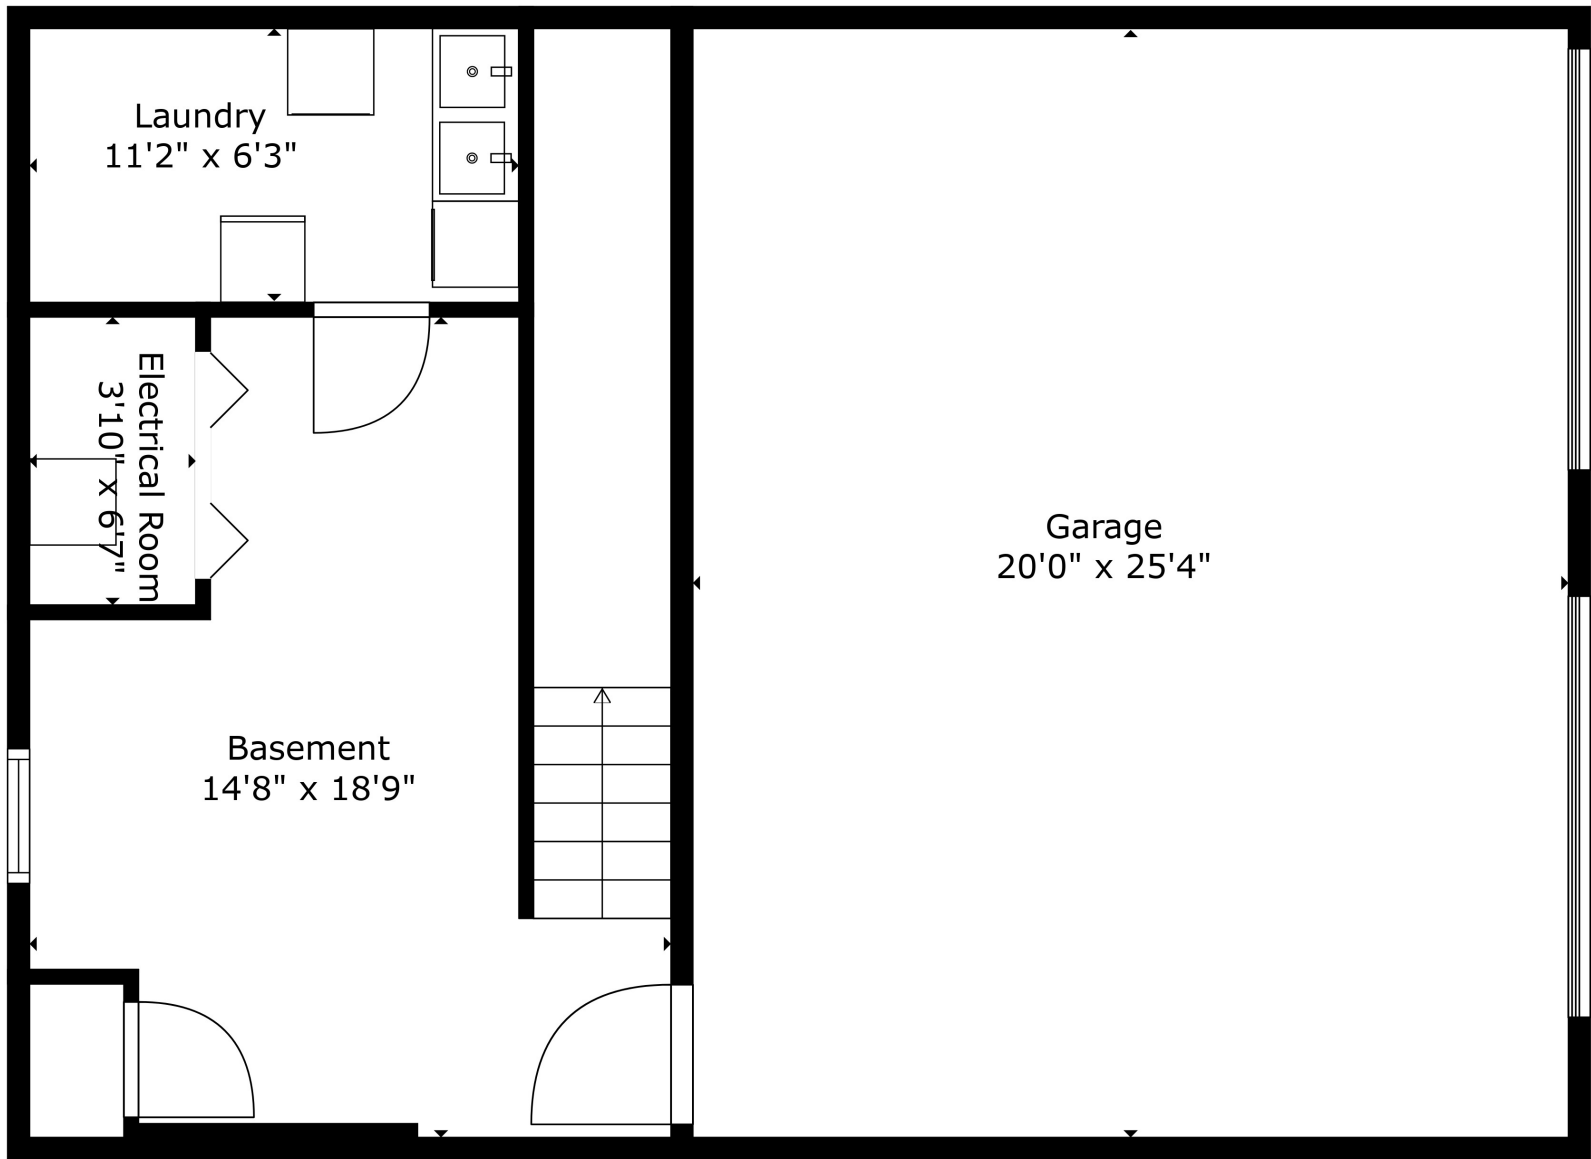

Floor 2

Floor 3

Floor 1

TOTAL: 2268 sq. ft

Below Ground: 347 sq. ft, FLOOR 2: 918 sq. ft, FLOOR 3: 1003 sq. ft
 EXCLUDED AREAS: GARAGE: 507 sq. ft, ELECTRICAL ROOM: 25 sq. ft, PATIO: 425 sq. ft,
 EMBEDDED WINDOW: 24 sq. ft, FIREPLACE: 6 sq. ft

Measurements Are Calculated By Cubicasa Technology. Deemed Highly Reliable But Not Guaranteed.

TOTAL: 2268 sq. ft

Below Ground: 347 sq. ft, FLOOR 2: 918 sq. ft, FLOOR 3: 1003 sq. ft
 EXCLUDED AREAS: GARAGE: 507 sq. ft, ELECTRICAL ROOM: 25 sq. ft, PATIO: 425 sq. ft,
 EMBEDDED WINDOW: 24 sq. ft, FIREPLACE: 6 sq. ft