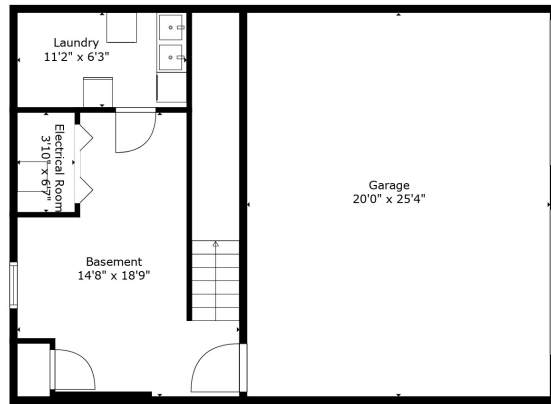

Floor 2

Floor 3

Floor 1

TOTAL: 2268 sq. ft

Below Ground: 347 sq. ft, FLOOR 2: 918 sq. ft, FLOOR 3: 1003 sq. ft
 EXCLUDED AREAS: GARAGE: 507 sq. ft, ELECTRICAL ROOM: 25 sq. ft, PATIO: 425 sq. ft,
 EMBEDDED WINDOW: 24 sq. ft, FIREPLACE: 6 sq. ft

Measurements Are Calculated By Cubicasa Technology. Deemed Highly Reliable But Not Guaranteed.

TOTAL: 2268 sq. ft

Below Ground: 347 sq. ft, FLOOR 2: 918 sq. ft, FLOOR 3: 1003 sq. ft
 EXCLUDED AREAS: GARAGE: 507 sq. ft, ELECTRICAL ROOM: 25 sq. ft, PATIO: 425 sq. ft,
 EMBEDDED WINDOW: 24 sq. ft, FIREPLACE: 6 sq. ft