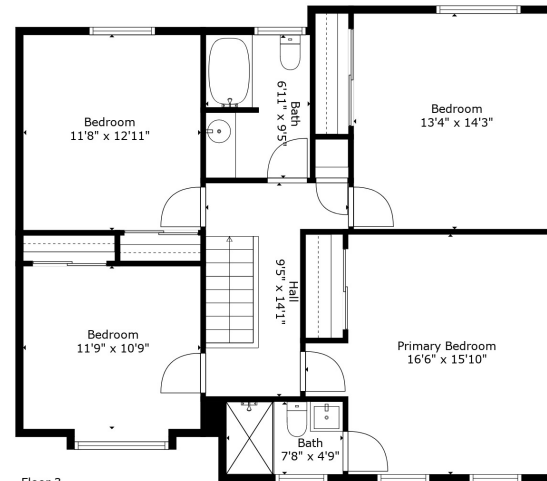

Floor 2

Floor 3

Floor 1

TOTAL: 2268 sq. ft

Below Ground: 347 sq. ft, FLOOR 2: 918 sq. ft, FLOOR 3: 1003 sq. ft
 EXCLUDED AREAS: GARAGE: 507 sq. ft, ELECTRICAL ROOM: 25 sq. ft, PATIO: 425 sq. ft,
 EMBEDDED WINDOW: 24 sq. ft, FIREPLACE: 6 sq. ft

Measurements Are Calculated By Cubicasa Technology. Deemed Highly Reliable But Not Guaranteed.

TOTAL: 2268 sq. ft

Below Ground: 347 sq. ft, FLOOR 2: 918 sq. ft, FLOOR 3: 1003 sq. ft
 EXCLUDED AREAS: GARAGE: 507 sq. ft, ELECTRICAL ROOM: 25 sq. ft, PATIO: 425 sq. ft,
 EMBEDDED WINDOW: 24 sq. ft, FIREPLACE: 6 sq. ft