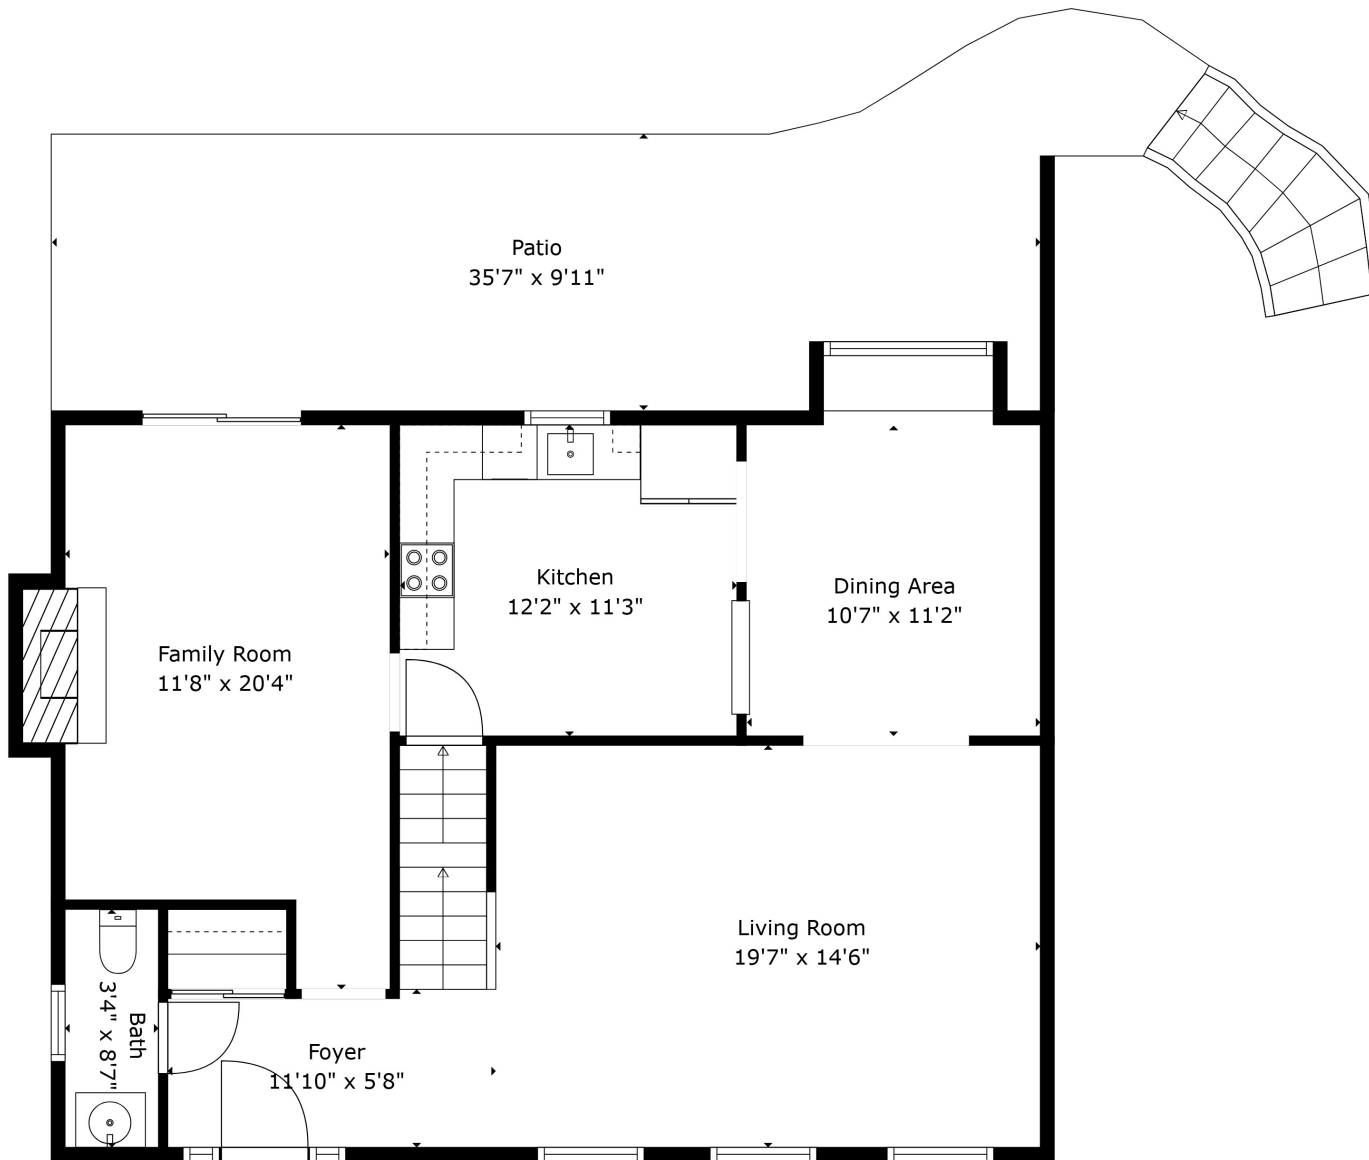

Floor 2

Floor 3

Floor 1

TOTAL: 2268 sq. ft

Below Ground: 347 sq. ft, FLOOR 2: 918 sq. ft, FLOOR 3: 1003 sq. ft
 EXCLUDED AREAS: GARAGE: 507 sq. ft, ELECTRICAL ROOM: 25 sq. ft, PATIO: 425 sq. ft,
 EMBEDDED WINDOW: 24 sq. ft, FIREPLACE: 6 sq. ft

Measurements Are Calculated By Cubicasa Technology. Deemed Highly Reliable But Not Guaranteed.

TOTAL: 2268 sq. ft

Below Ground: 347 sq. ft, FLOOR 2: 918 sq. ft, FLOOR 3: 1003 sq. ft
 EXCLUDED AREAS: GARAGE: 507 sq. ft, ELECTRICAL ROOM: 25 sq. ft, PATIO: 425 sq. ft,
 EMBEDDED WINDOW: 24 sq. ft, FIREPLACE: 6 sq. ft