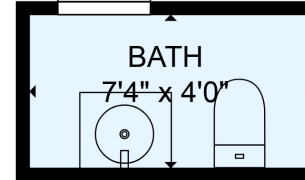

**TOTAL: 1178 sq. ft**  
 BELOW GROUND: 36 sq. ft, FLOOR 2: 1142 sq. ft  
 EXCLUDED AREAS: BASEMENT: 1030 sq. ft, UNDEFINED: 12 sq. ft, GARAGE: 570 sq. ft,  
 SCREENED PORCH: 112 sq. ft, PORCH: 107 sq. ft

MEASUREMENTS ARE DEEMED RELIABLE BUT ARE NOT GUARANTEED.

**TOTAL: 1178 sq. ft**

BELOW GROUND: 36 sq. ft, FLOOR 2: 1142 sq. ft  
 EXCLUDED AREAS: BASEMENT: 1030 sq. ft, UNDEFINED: 12 sq. ft, GARAGE: 570 sq. ft,  
 SCREENED PORCH: 112 sq. ft, PORCH: 107 sq. ft

MEASUREMENTS ARE DEEMED RELIABLE BUT ARE NOT GUARANTEED.

BASEMENT  
42'1" x 25'3"

**TOTAL: 1178 sq. ft**  
BELOW GROUND: 36 sq. ft, FLOOR 2: 1142 sq. ft  
EXCLUDED AREAS: BASEMENT: 1030 sq. ft, UNDEFINED: 12 sq. ft, GARAGE: 570 sq. ft,  
SCREENED PORCH: 112 sq. ft, PORCH: 107 sq. ft