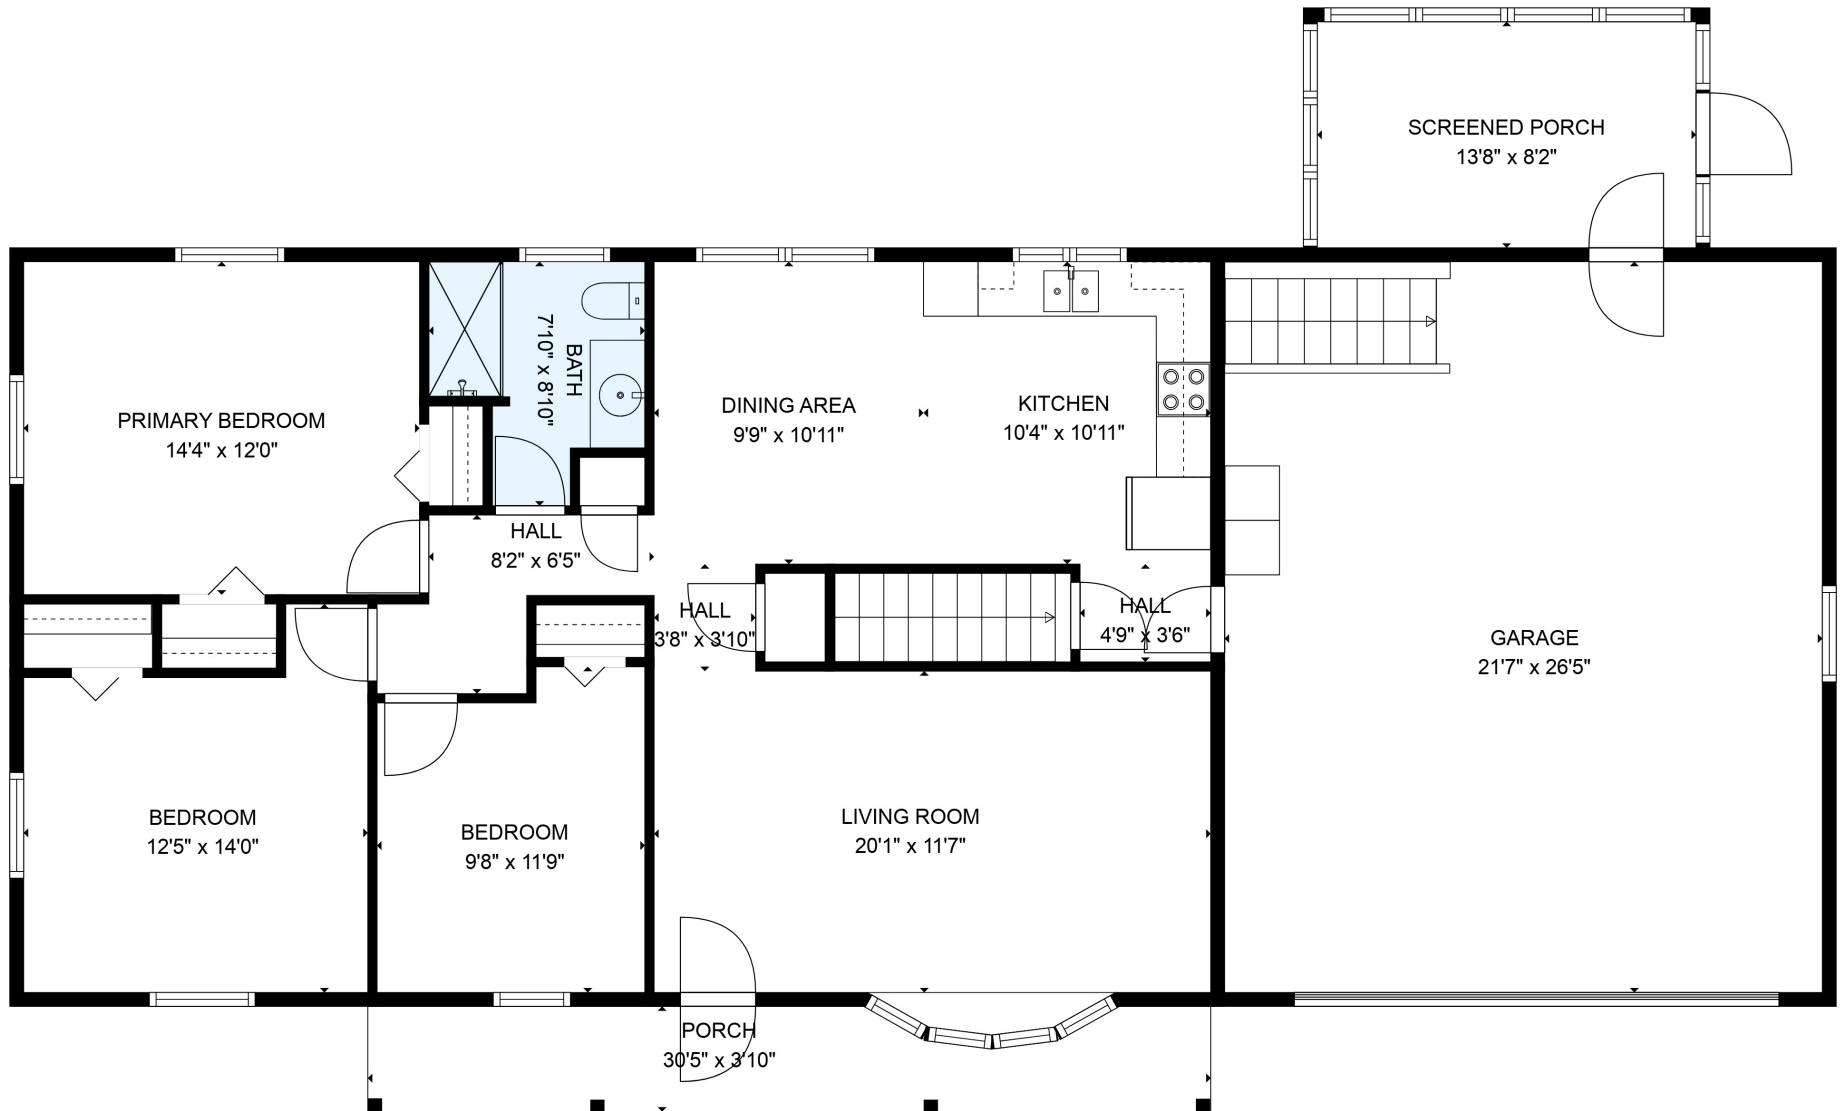

**TOTAL: 1178 sq. ft**  
 BELOW GROUND: 36 sq. ft, FLOOR 2: 1142 sq. ft  
 EXCLUDED AREAS: BASEMENT: 1030 sq. ft, UNDEFINED: 12 sq. ft, GARAGE: 570 sq. ft,  
 SCREENED PORCH: 112 sq. ft, PORCH: 107 sq. ft

MEASUREMENTS ARE DEEMED RELIABLE BUT ARE NOT GUARANTEED.

**TOTAL: 1178 sq. ft**

BELOW GROUND: 36 sq. ft, FLOOR 2: 1142 sq. ft  
 EXCLUDED AREAS: BASEMENT: 1030 sq. ft, UNDEFINED: 12 sq. ft, GARAGE: 570 sq. ft,  
 SCREENED PORCH: 112 sq. ft, PORCH: 107 sq. ft

MEASUREMENTS ARE DEEMED RELIABLE BUT ARE NOT GUARANTEED.

BASEMENT  
42'1" x 25'3"

**TOTAL: 1178 sq. ft**  
BELOW GROUND: 36 sq. ft, FLOOR 2: 1142 sq. ft  
EXCLUDED AREAS: BASEMENT: 1030 sq. ft, UNDEFINED: 12 sq. ft, GARAGE: 570 sq. ft,  
SCREENED PORCH: 112 sq. ft, PORCH: 107 sq. ft