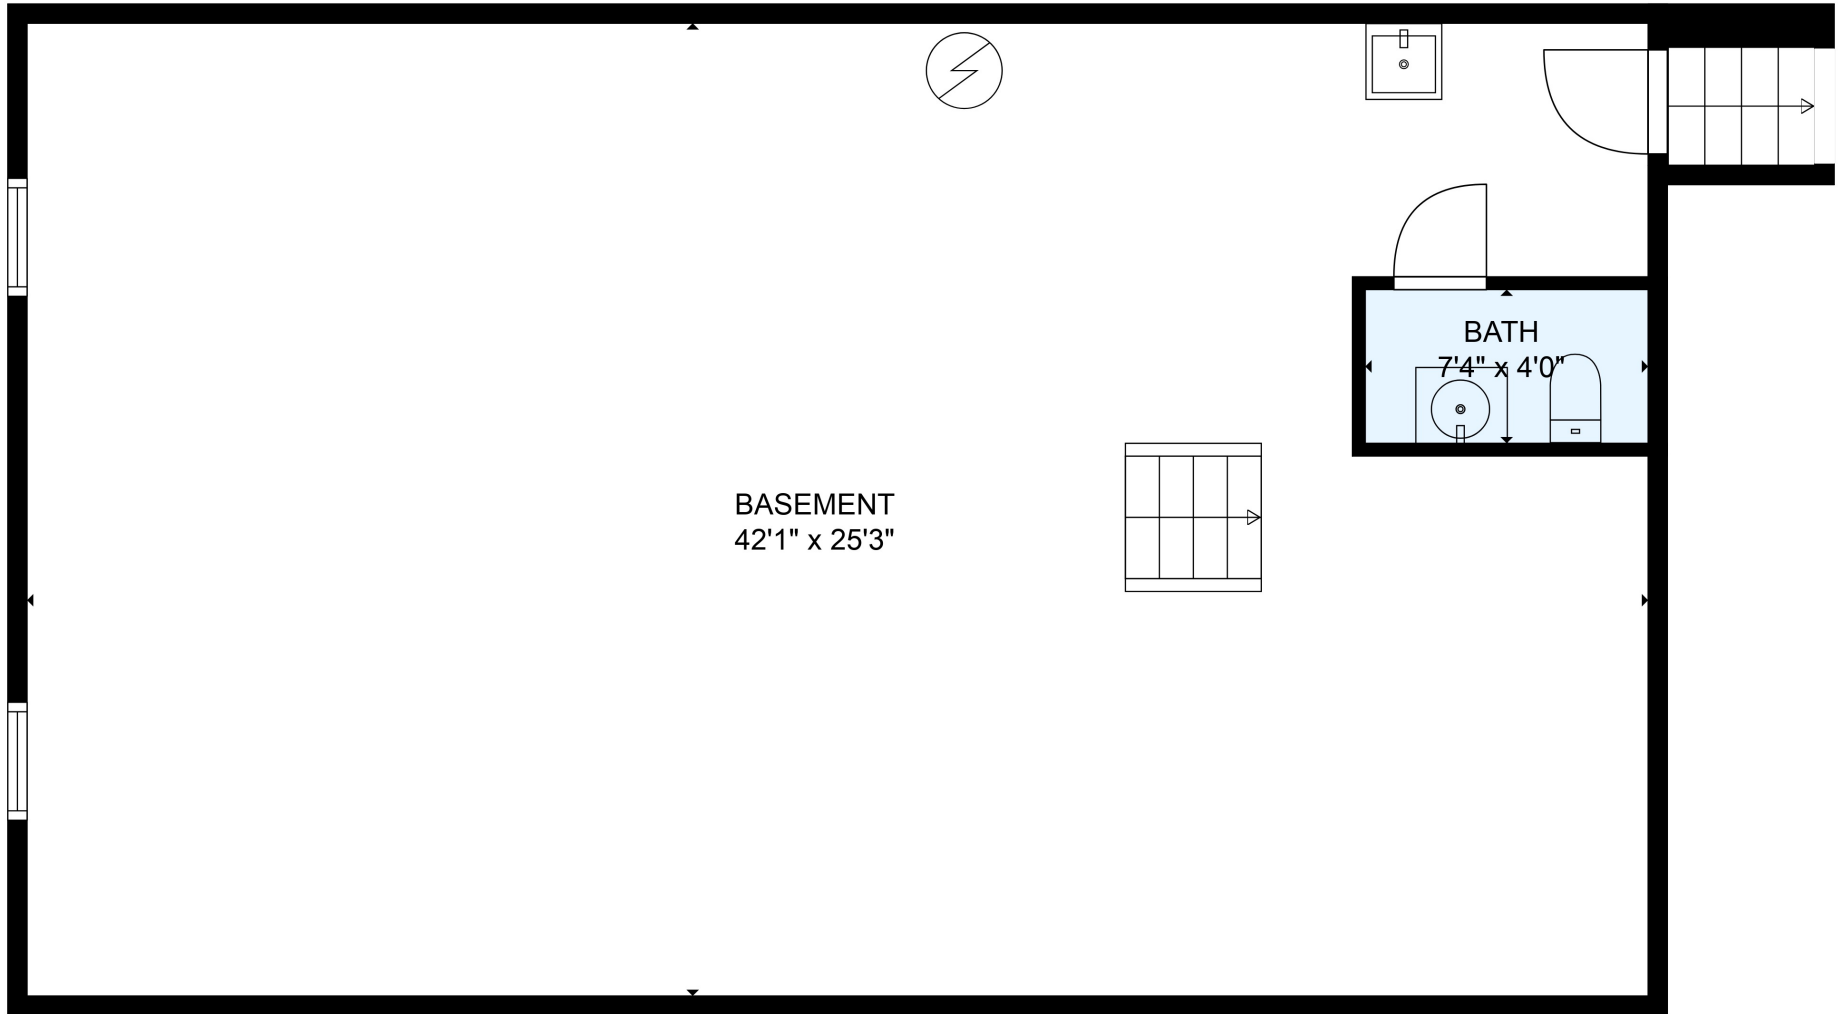

**TOTAL: 1178 sq. ft**  
 BELOW GROUND: 36 sq. ft, FLOOR 2: 1142 sq. ft  
 EXCLUDED AREAS: BASEMENT: 1030 sq. ft, UNDEFINED: 12 sq. ft, GARAGE: 570 sq. ft,  
 SCREENED PORCH: 112 sq. ft, PORCH: 107 sq. ft

MEASUREMENTS ARE DEEMED RELIABLE BUT ARE NOT GUARANTEED.

**TOTAL: 1178 sq. ft**

BELOW GROUND: 36 sq. ft, FLOOR 2: 1142 sq. ft  
 EXCLUDED AREAS: BASEMENT: 1030 sq. ft, UNDEFINED: 12 sq. ft, GARAGE: 570 sq. ft,  
 SCREENED PORCH: 112 sq. ft, PORCH: 107 sq. ft

MEASUREMENTS ARE DEEMED RELIABLE BUT ARE NOT GUARANTEED.

BASEMENT  
42'1" x 25'3"

**TOTAL: 1178 sq. ft**  
BELOW GROUND: 36 sq. ft, FLOOR 2: 1142 sq. ft  
EXCLUDED AREAS: BASEMENT: 1030 sq. ft, UNDEFINED: 12 sq. ft, GARAGE: 570 sq. ft,  
SCREENED PORCH: 112 sq. ft, PORCH: 107 sq. ft